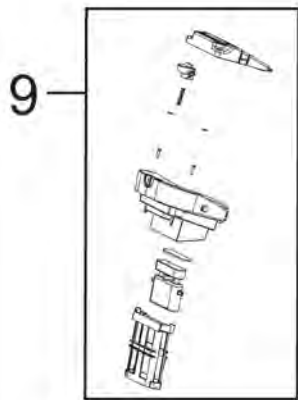

Flip-It®

Series 7340

Flip-It® Select

Series 7340

KEY	PART NO	DESCRIPTION
1	B-203-6854	Handle Assy w/ Screw - Vulcanic Satin
2	B-203-6855	Cord Wrap - Vulcanic Satin
3	B-203-6856	Clean Tank
4	B-203-6800	Cap & Insert Assy
5	B-603-5022	Vacuum Motor
6	B-203-6709	Motor Inlet Gasket
7	B-203-6857	Heater
8	B-203-6705	Filter - Washable
9	B-203-6858	Collection Tank Lid - Vulcanic Satin
10	B-203-6859	Collection Tank Assy - Vulcanic Satin
11	B-203-6860	Floor Nozzle Plate - Vulcanic Satin
12	B-203-6700	Brush Card
13	B-203-6701	Velcro Card
14	B-203-6702	Pads - 2pk
xx	2807003	Screw for handle
xx	B-3270	Pad & Filter Pack (2 pads, 1 filter)
xx	6036800	User's Guide - Canada
xx	6036764	User's Guide - United States