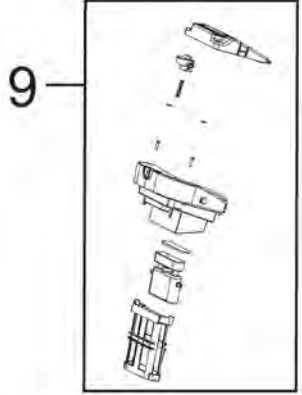

# Bissell 7340 Owner's Manual

[Shop genuine replacement parts for Bissell 7340](#)

[Find Your Bissell Vacuum Cleaner Parts - Select From 376 Models](#)

----- Manual continues below -----

# Flip-It® Select

Series 7340

KEY	PART NO	DESCRIPTION
1	B-203-6854	Handle Assy w/ Screw - Vulcanic Satin
2	B-203-6855	Cord Wrap - Vulcanic Satin
3	B-203-6856	Clean Tank
4	B-203-6800	Cap & Insert Assy
5	B-603-5022	Vacuum Motor
6	B-203-6709	Motor Inlet Gasket
7	B-203-6857	Heater
8	B-203-6705	Filter - Washable
9	B-203-6858	Collection Tank Lid - Vulcanic Satin
10	B-203-6859	Collection Tank Assy - Vulcanic Satin
11	B-203-6860	Floor Nozzle Plate - Vulcanic Satin
12	B-203-6700	Brush Card
13	B-203-6701	Velcro Card
14	B-203-6702	Pads - 2pk
xx	2807003	Screw for handle
xx	B-3270	Pad & Filter Pack (2 pads, 1 filter)
xx	6036800	User's Guide - Canada
xx	6036764	User's Guide - United States