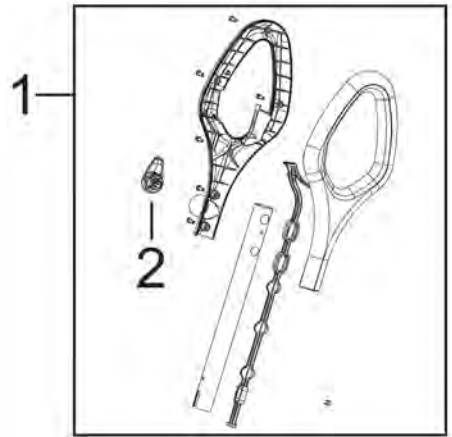

Flip-It®

Series 7340

Flip-It® Select

Series 7340

KEY	PART NO	DESCRIPTION
1	B-203-6854	Handle Assy w/ Screw - Vulcanic Satin
2	B-203-6855	Cord Wrap - Vulcanic Satin
3	B-203-6856	Clean Tank
4	B-203-6800	Cap & Insert Assy
5	B-603-5022	Vacuum Motor
6	B-203-6709	Motor Inlet Gasket
7	B-203-6857	Heater
8	B-203-6705	Filter - Washable
9	B-203-6858	Collection Tank Lid - Vulcanic Satin
10	B-203-6859	Collection Tank Assy - Vulcanic Satin
11	B-203-6860	Floor Nozzle Plate - Vulcanic Satin
12	B-203-6700	Brush Card
13	B-203-6701	Velcro Card
14	B-203-6702	Pads - 2pk
xx	2807003	Screw for handle
xx	B-3270	Pad & Filter Pack (2 pads, 1 filter)
xx	6036800	User's Guide - Canada
xx	6036764	User's Guide - United States