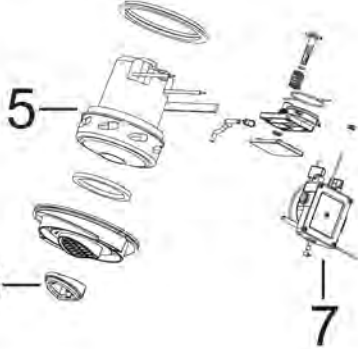

# Bissell 7340 Owner's Manual

[Shop genuine replacement parts for Bissell 7340](#)

[Find Your Bissell Vacuum Cleaner Parts - Select From 376 Models](#)

----- Manual continues below -----

# Flip-It® Select

Series 7340

KEY	PART NO	DESCRIPTION
1	B-203-6854	Handle Assy w/ Screw - Vulcanic Satin
2	B-203-6855	Cord Wrap - Vulcanic Satin
3	B-203-6856	Clean Tank
4	B-203-6800	Cap & Insert Assy
5	B-603-5022	Vacuum Motor
6	B-203-6709	Motor Inlet Gasket
7	B-203-6857	Heater
8	B-203-6705	Filter - Washable
9	B-203-6858	Collection Tank Lid - Vulcanic Satin
10	B-203-6859	Collection Tank Assy - Vulcanic Satin
11	B-203-6860	Floor Nozzle Plate - Vulcanic Satin
12	B-203-6700	Brush Card
13	B-203-6701	Velcro Card
14	B-203-6702	Pads - 2pk
xx	2807003	Screw for handle
xx	B-3270	Pad & Filter Pack (2 pads, 1 filter)
xx	6036800	User's Guide - Canada
xx	6036764	User's Guide - United States