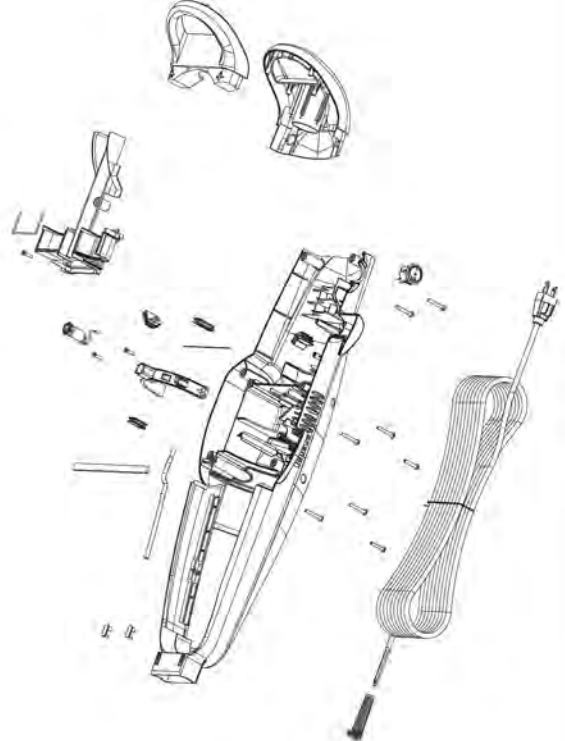

# Bissell 7340 Owner's Manual

[Shop genuine replacement parts for Bissell 7340](#)

[Find Your Bissell Vacuum Cleaner Parts - Select From 376 Models](#)

----- Manual continues below -----

# Flip-It® Select

Series 7340

KEY	PART NO	DESCRIPTION
1	B-203-6854	Handle Assy w/ Screw - Vulcanic Satin
2	B-203-6855	Cord Wrap - Vulcanic Satin
3	B-203-6856	Clean Tank
4	B-203-6800	Cap & Insert Assy
5	B-603-5022	Vacuum Motor
6	B-203-6709	Motor Inlet Gasket
7	B-203-6857	Heater
8	B-203-6705	Filter - Washable
9	B-203-6858	Collection Tank Lid - Vulcanic Satin
10	B-203-6859	Collection Tank Assy - Vulcanic Satin
11	B-203-6860	Floor Nozzle Plate - Vulcanic Satin
12	B-203-6700	Brush Card
13	B-203-6701	Velcro Card
14	B-203-6702	Pads - 2pk
xx	2807003	Screw for handle
xx	B-3270	Pad & Filter Pack (2 pads, 1 filter)
xx	6036800	User's Guide - Canada
xx	6036764	User's Guide - United States