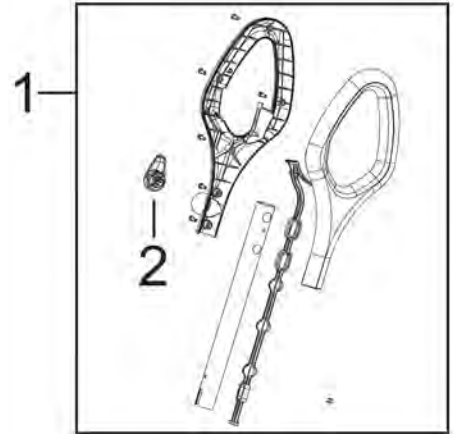

# Bissell 7340 Owner's Manual

[Shop genuine replacement parts for Bissell 7340](#)

[Find Your Bissell Vacuum Cleaner Parts - Select From 376 Models](#)

----- Manual continues below -----

# Flip-It® Select

Series 7340

KEY	PART NO	DESCRIPTION
1	B-203-6854	Handle Assy w/ Screw - Vulcanic Satin
2	B-203-6855	Cord Wrap - Vulcanic Satin
3	B-203-6856	Clean Tank
4	B-203-6800	Cap & Insert Assy
5	B-603-5022	Vacuum Motor
6	B-203-6709	Motor Inlet Gasket
7	B-203-6857	Heater
8	B-203-6705	Filter - Washable
9	B-203-6858	Collection Tank Lid - Vulcanic Satin
10	B-203-6859	Collection Tank Assy - Vulcanic Satin
11	B-203-6860	Floor Nozzle Plate - Vulcanic Satin
12	B-203-6700	Brush Card
13	B-203-6701	Velcro Card
14	B-203-6702	Pads - 2pk
xx	2807003	Screw for handle
xx	B-3270	Pad & Filter Pack (2 pads, 1 filter)
xx	6036800	User's Guide - Canada
xx	6036764	User's Guide - United States