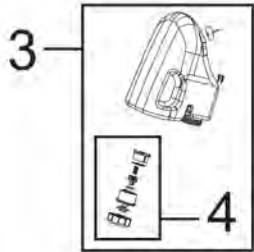

Flip-It®

Series 7340

Flip-It® Select

Series 7340

KEY	PART NO	DESCRIPTION
1	B-203-6854	Handle Assy w/ Screw - Vulcanic Satin
2	B-203-6855	Cord Wrap - Vulcanic Satin
3	B-203-6856	Clean Tank
4	B-203-6800	Cap & Insert Assy
5	B-603-5022	Vacuum Motor
6	B-203-6709	Motor Inlet Gasket
7	B-203-6857	Heater
8	B-203-6705	Filter - Washable
9	B-203-6858	Collection Tank Lid - Vulcanic Satin
10	B-203-6859	Collection Tank Assy - Vulcanic Satin
11	B-203-6860	Floor Nozzle Plate - Vulcanic Satin
12	B-203-6700	Brush Card
13	B-203-6701	Velcro Card
14	B-203-6702	Pads - 2pk
xx	2807003	Screw for handle
xx	B-3270	Pad & Filter Pack (2 pads, 1 filter)
xx	6036800	User's Guide - Canada
xx	6036764	User's Guide - United States