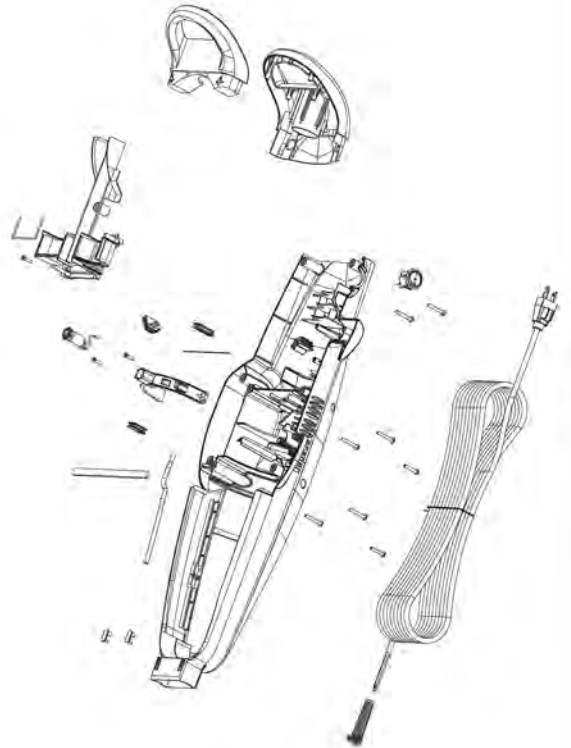

Flip-It®

Series 7340

Flip-It® Select

Series 7340

KEY	PART NO	DESCRIPTION
1	B-203-6854	Handle Assy w/ Screw - Vulcanic Satin
2	B-203-6855	Cord Wrap - Vulcanic Satin
3	B-203-6856	Clean Tank
4	B-203-6800	Cap & Insert Assy
5	B-603-5022	Vacuum Motor
6	B-203-6709	Motor Inlet Gasket
7	B-203-6857	Heater
8	B-203-6705	Filter - Washable
9	B-203-6858	Collection Tank Lid - Vulcanic Satin
10	B-203-6859	Collection Tank Assy - Vulcanic Satin
11	B-203-6860	Floor Nozzle Plate - Vulcanic Satin
12	B-203-6700	Brush Card
13	B-203-6701	Velcro Card
14	B-203-6702	Pads - 2pk
xx	2807003	Screw for handle
xx	B-3270	Pad & Filter Pack (2 pads, 1 filter)
xx	6036800	User's Guide - Canada
xx	6036764	User's Guide - United States