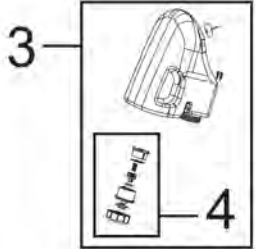

# Flip-It® Select

Series 7340

KEY	PART NO	DESCRIPTION
1	B-203-6854	Handle Assy w/ Screw - Vulcanic Satin
2	B-203-6855	Cord Wrap - Vulcanic Satin
3	B-203-6856	Clean Tank
4	B-203-6800	Cap & Insert Assy
5	B-603-5022	Vacuum Motor
6	B-203-6709	Motor Inlet Gasket
7	B-203-6857	Heater
8	B-203-6705	Filter - Washable
9	B-203-6858	Collection Tank Lid - Vulcanic Satin
10	B-203-6859	Collection Tank Assy - Vulcanic Satin
11	B-203-6860	Floor Nozzle Plate - Vulcanic Satin
12	B-203-6700	Brush Card
13	B-203-6701	Velcro Card
14	B-203-6702	Pads - 2pk
xx	2807003	Screw for handle
xx	B-3270	Pad & Filter Pack (2 pads, 1 filter)
xx	6036800	User's Guide - Canada
xx	6036764	User's Guide - United States