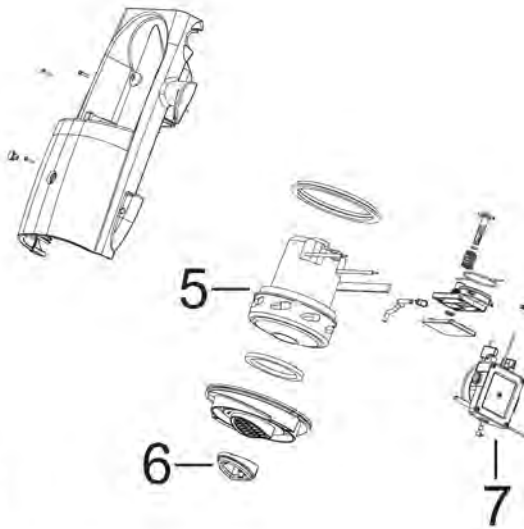

Flip-It®

Series 7340

Flip-It® Select

Series 7340

KEY	PART NO	DESCRIPTION
1	B-203-6854	Handle Assy w/ Screw - Vulcanic Satin
2	B-203-6855	Cord Wrap - Vulcanic Satin
3	B-203-6856	Clean Tank
4	B-203-6800	Cap & Insert Assy
5	B-603-5022	Vacuum Motor
6	B-203-6709	Motor Inlet Gasket
7	B-203-6857	Heater
8	B-203-6705	Filter - Washable
9	B-203-6858	Collection Tank Lid - Vulcanic Satin
10	B-203-6859	Collection Tank Assy - Vulcanic Satin
11	B-203-6860	Floor Nozzle Plate - Vulcanic Satin
12	B-203-6700	Brush Card
13	B-203-6701	Velcro Card
14	B-203-6702	Pads - 2pk
xx	2807003	Screw for handle
xx	B-3270	Pad & Filter Pack (2 pads, 1 filter)
xx	6036800	User's Guide - Canada
xx	6036764	User's Guide - United States