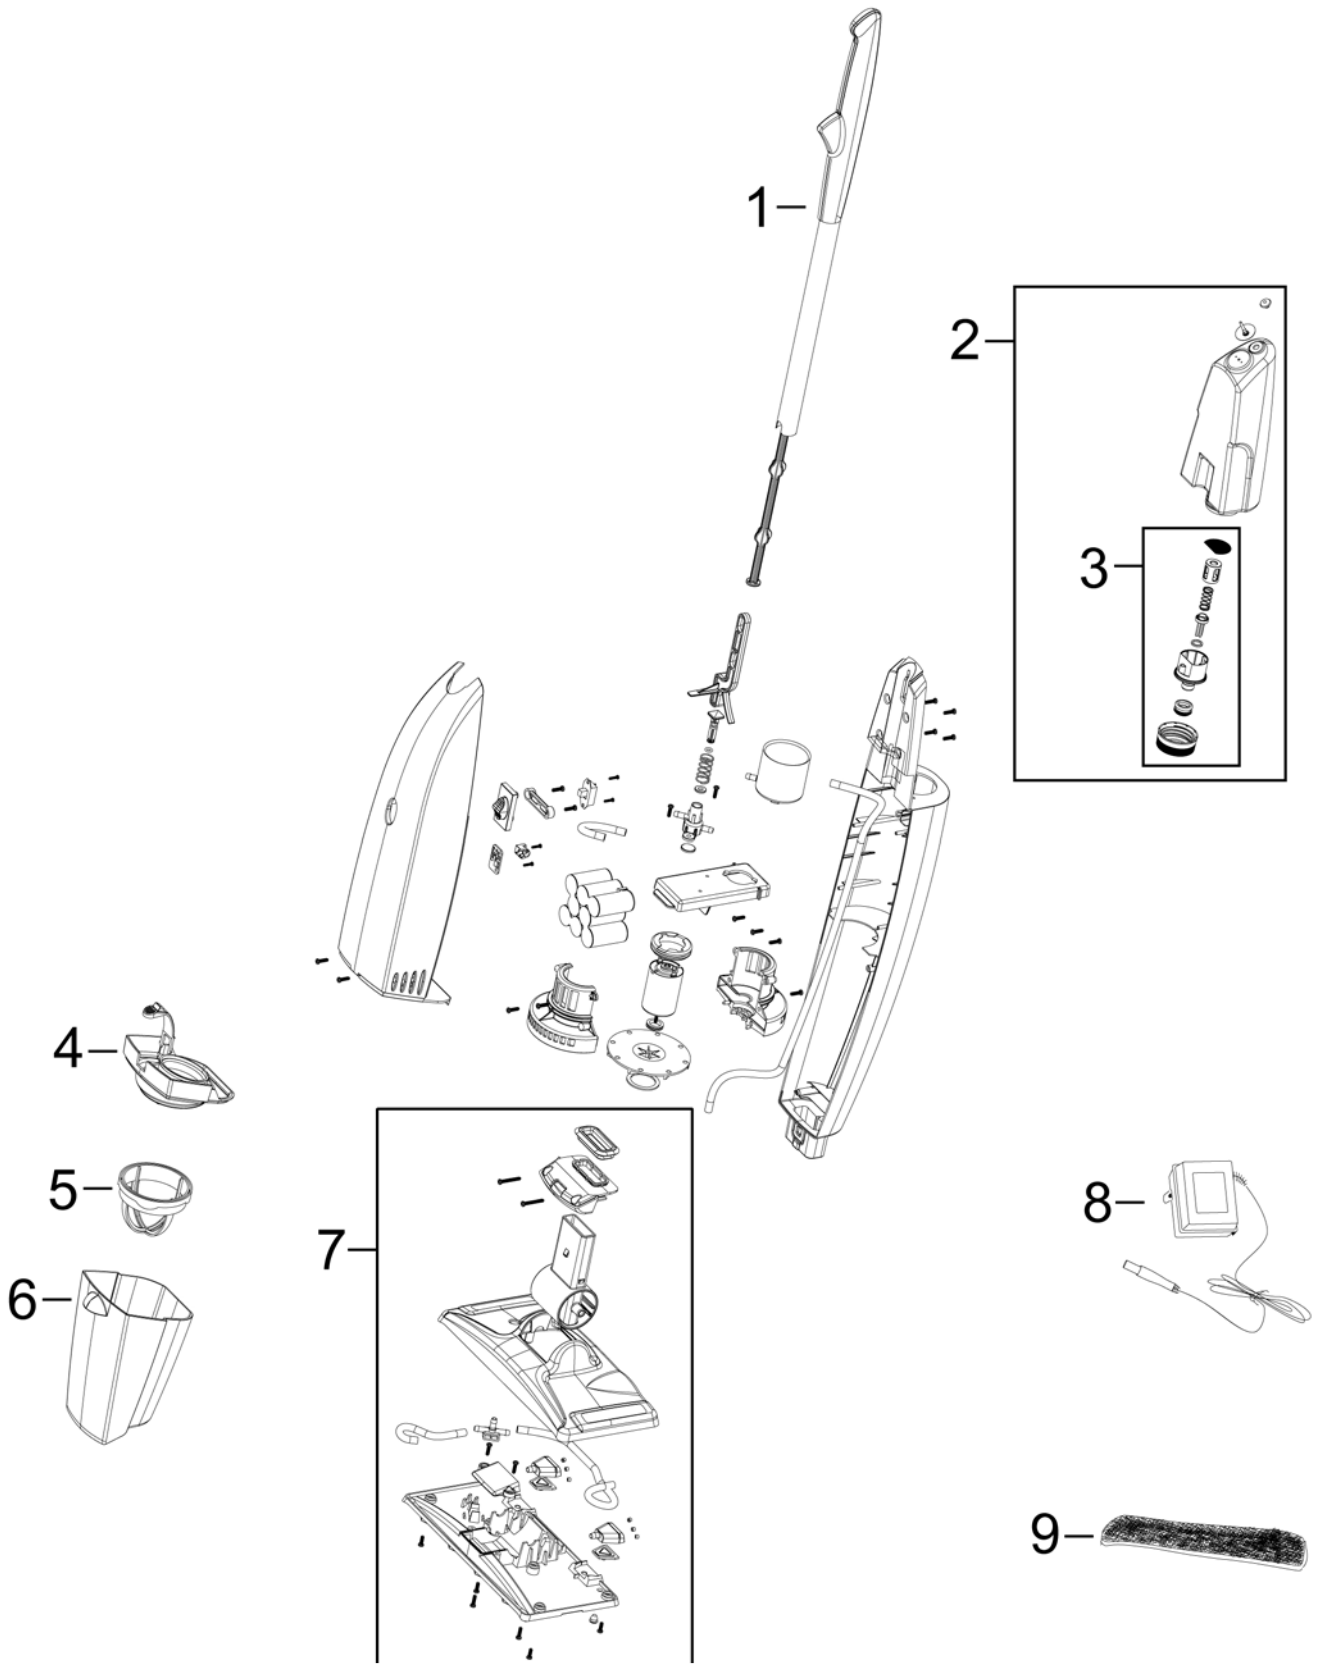

This Owner's Manual is provided and hosted by [Appliance Factory Parts](#).

Bissell 5288 Owner's Manual

[Shop genuine replacement parts for Bissell 5288](#)

[Find Your Bissell Vacuum Cleaner Parts - Select From 376 Models](#)

----- Manual continues below -----

STICK VACUUM

Flip-Ease™ 5288 Series

STICK VACUUM

Flip-Ease™ 5288 Series

KEY	PART NO	DESCRIPTION
1	2036917	HANDLE ASSY
2	2036918	SOLUTION TANK W/ CAP & INSERT
3	2036919	CAP & INSERT ASSY
4	2036922	COLLECTION TANK LID
5	2036924	FILTER
6	2036920	COLLECTION TANK
7	2036923	FOOT ASSY
8	2036926	CHARGER
9	2036912	MICROFIBER PAD - 1PK