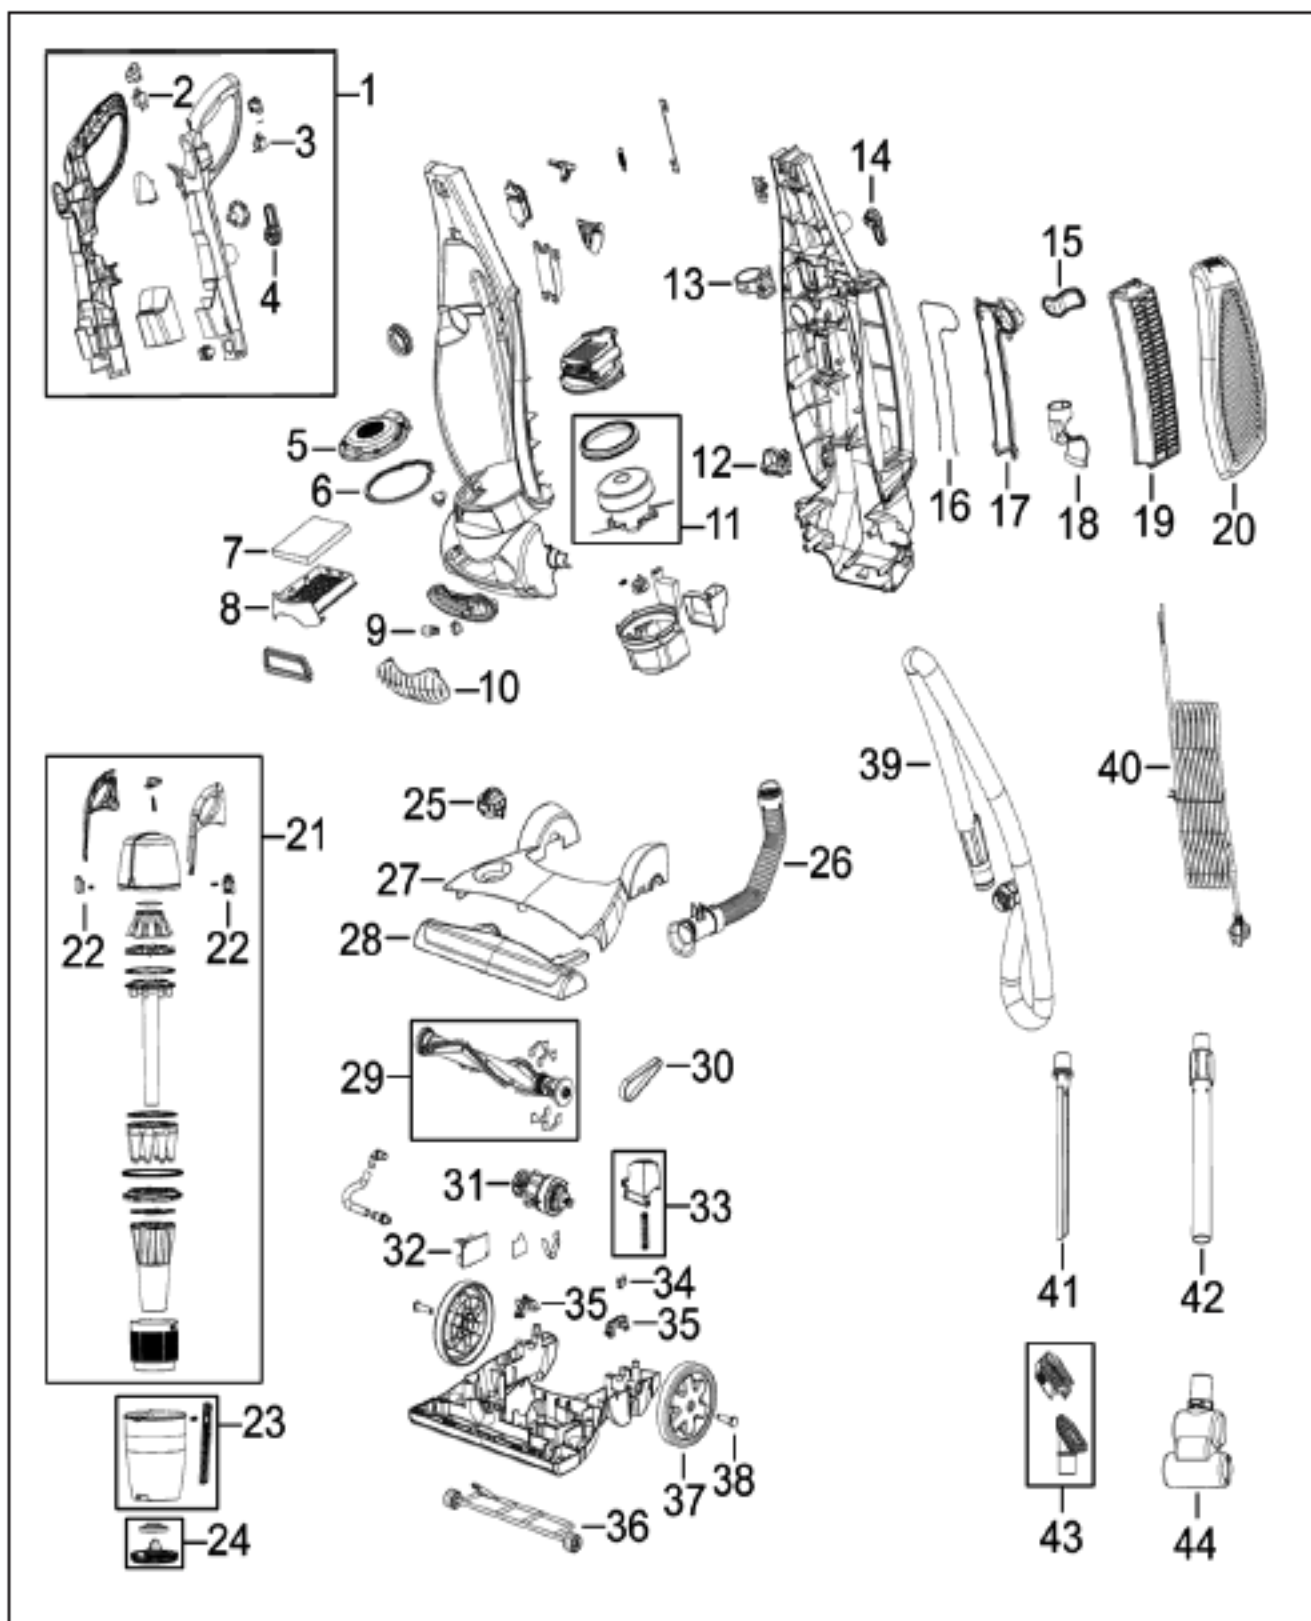

This Owner's Manual is provided and hosted by [Appliance Factory Parts](#).

Bissell 5990 Owner's Manual

[Shop genuine replacement parts for Bissell 5990](#)

[Find Your Bissell Vacuum Cleaner Parts - Select From 377 Models](#)

----- Manual continues below -----

BISSELL Original & Replacement

HEALTHY HOME BAGLESS UPRIGHT SERIES 5770, 5990, 6100

Original & Replacement **BISSELL** HEALTHY HOME BAGLESS UPRIGHT SERIES 5770, 5990, 6100

KEY	PART NO.	DESCRIPTION	KEY	PART NO.	DESCRIPTION
1	B-203-1311	Handle Ass'y	23	B-203-1313	Dirt Bin & Debris Door Ass'y
2	B-203-1316	Power Switch	24	B-203-1299	Debris Door
3	B-203-1317	Brush Switch	25	B-203-1320	Height Adjustment Knob
4	B-203-1315	Cord Wrap	26	B-203-1348	Hose Ass'y
5	B-203-1378	UV Reflector	27	B-203-1321	Top Cover
6	B-203-1308	Cyclone Gasket	28	B-203-1324	Brush Window
7	B-203-1374	Pre Motor Filter	29	B-203-1328	Brush With Felt Gaskets
8	B-203-1352	Pre Motor Filter Tray	30	B-203-1329	Belt
9	B-203-1377	Light Bulb	31	B-203-1350	Brush Motor
10	B-203-1354	Headlight Lens	32	B-203-1349	Circuit Board
11	B-203-1360	Vacuum Motor W/ Gasket & Isolator	33	B-203-1340	Detent Pedal
12	B-203-1356	Lower Wand Support	34	B-203-1347	Micro Switch
13	B-203-1355	Upper Wand Support	35	B-203-1346	Body Pivot Clamp w/Screw
14	B-203-1315	Cord Wrap	36	B-203-1319	Front Wheel Assembly
15	B-203-1357	Hose Clip	37	B-203-1341	Rear Wheel
16	B-203-1379	Diverter Cover Gasket	38	B-203-1345	Axle With E-Ring
17	B-203-1361	Diverter Cover	39	B-203-1359	Hose Assembly
18	B-203-1358	Hose Guide	40	B-203-1318	Cord
19	B-3282	Style 15 HEPA Exhaust Filter	41	B-203-1363	Crevice Tool
20	B-203-1353	Filter Door	42	B-203-1364	Telescopic Plastic Wand
21	B-203-1310	Upper Cyclone Ass'y	43	B-203-1365	Combination Brush
22	B-203-1375	Cyclone Latches & Spring	44	B-203-1362	Turbo Brush