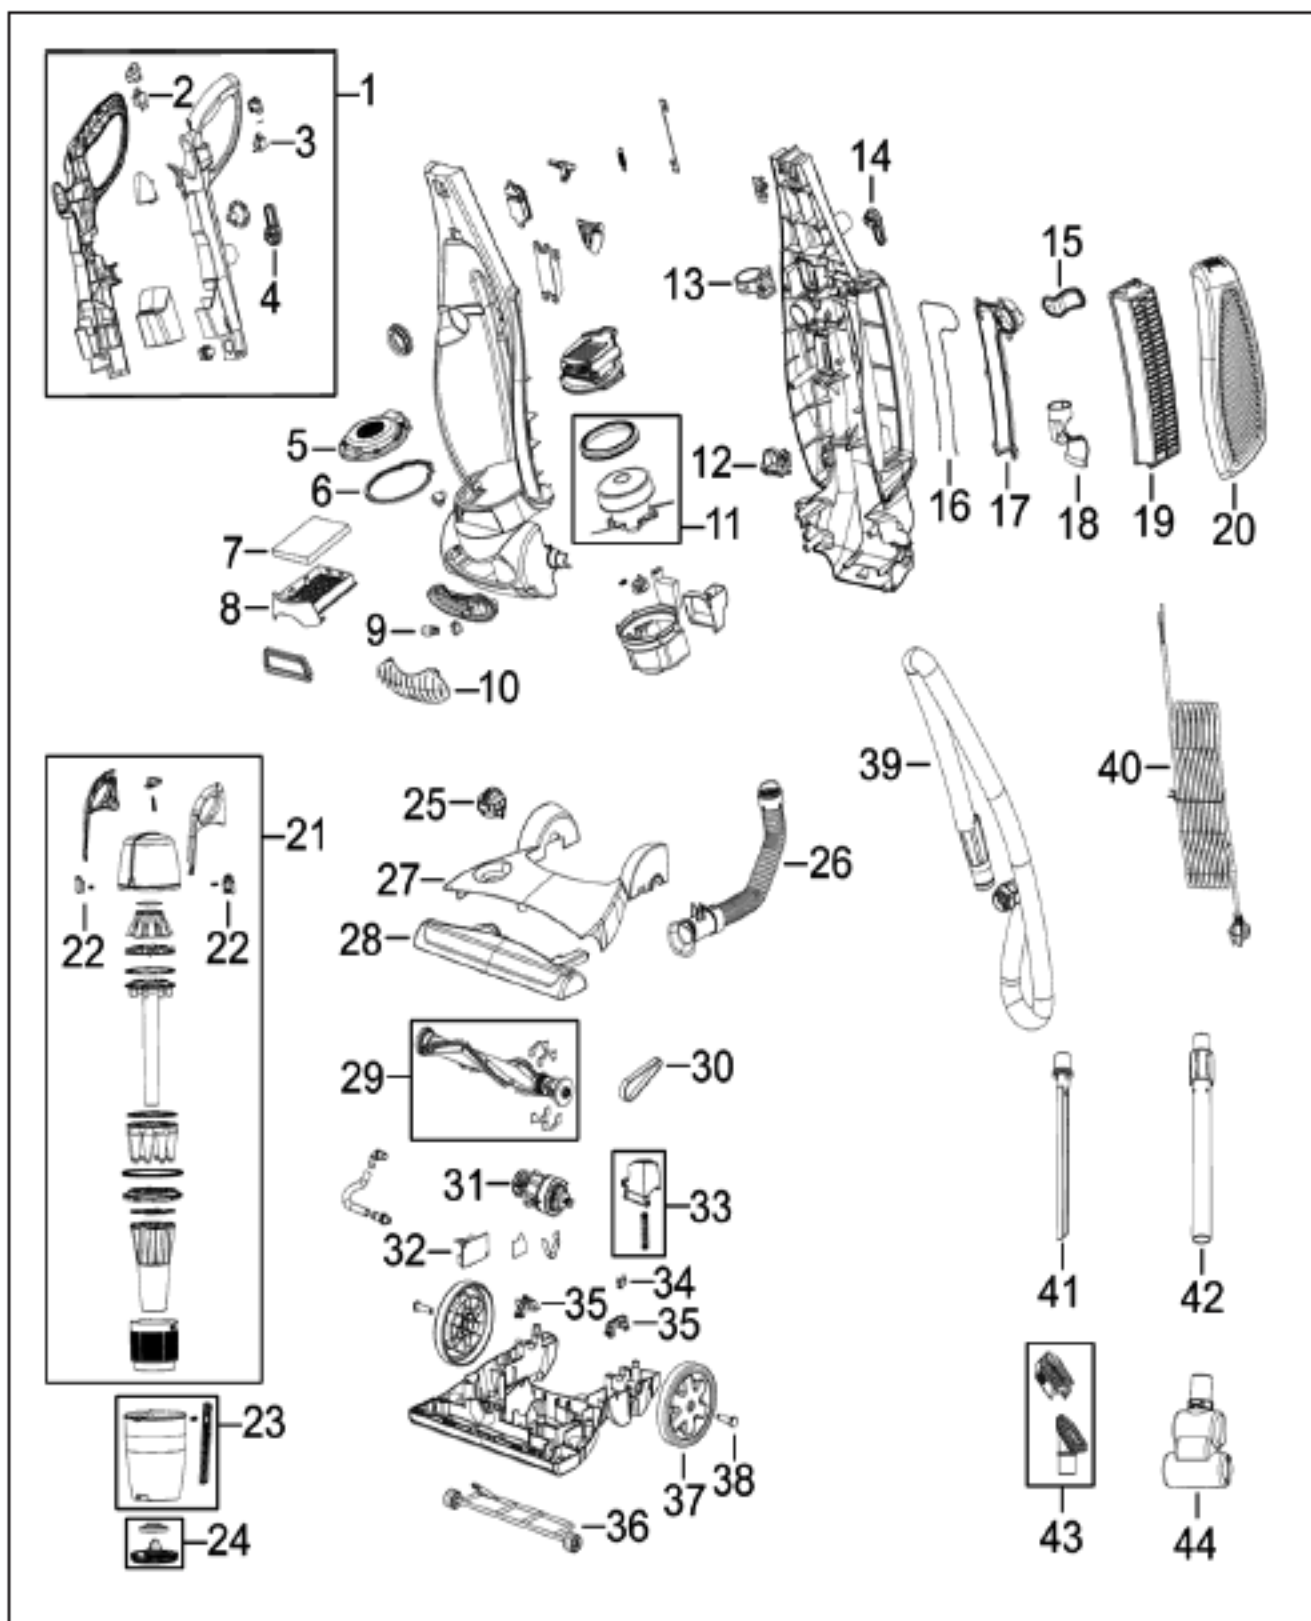

This Owner's Manual is provided and hosted by [Appliance Factory Parts](#).

Bissell 6100 Owner's Manual

[Shop genuine replacement parts for Bissell 6100](#)

[Find Your Bissell Vacuum Cleaner Parts - Select From 377 Models](#)

----- Manual continues below -----

BISSELL Original & Replacement

HEALTHY HOME BAGLESS UPRIGHT SERIES 5770, 5990, 6100

Original & Replacement **BISSELL** HEALTHY HOME BAGLESS UPRIGHT SERIES 5770, 5990, 6100

KEY	PART NO.	DESCRIPTION	KEY	PART NO.	DESCRIPTION
1	B-203-1311	Handle Ass'y	23	B-203-1313	Dirt Bin & Debris Door Ass'y
2	B-203-1316	Power Switch	24	B-203-1299	Debris Door
3	B-203-1317	Brush Switch	25	B-203-1320	Height Adjustment Knob
4	B-203-1315	Cord Wrap	26	B-203-1348	Hose Ass'y
5	B-203-1378	UV Reflector	27	B-203-1321	Top Cover
6	B-203-1308	Cyclone Gasket	28	B-203-1324	Brush Window
7	B-203-1374	Pre Motor Filter	29	B-203-1328	Brush With Felt Gaskets
8	B-203-1352	Pre Motor Filter Tray	30	B-203-1329	Belt
9	B-203-1377	Light Bulb	31	B-203-1350	Brush Motor
10	B-203-1354	Headlight Lens	32	B-203-1349	Circuit Board
11	B-203-1360	Vacuum Motor W/ Gasket & Isolator	33	B-203-1340	Detent Pedal
12	B-203-1356	Lower Wand Support	34	B-203-1347	Micro Switch
13	B-203-1355	Upper Wand Support	35	B-203-1346	Body Pivot Clamp w/Screw
14	B-203-1315	Cord Wrap	36	B-203-1319	Front Wheel Assembly
15	B-203-1357	Hose Clip	37	B-203-1341	Rear Wheel
16	B-203-1379	Diverter Cover Gasket	38	B-203-1345	Axle With E-Ring
17	B-203-1361	Diverter Cover	39	B-203-1359	Hose Assembly
18	B-203-1358	Hose Guide	40	B-203-1318	Cord
19	B-3282	Style 15 HEPA Exhaust Filter	41	B-203-1363	Crevice Tool
20	B-203-1353	Filter Door	42	B-203-1364	Telescopic Plastic Wand
21	B-203-1310	Upper Cyclone Ass'y	43	B-203-1365	Combination Brush
22	B-203-1375	Cyclone Latches & Spring	44	B-203-1362	Turbo Brush