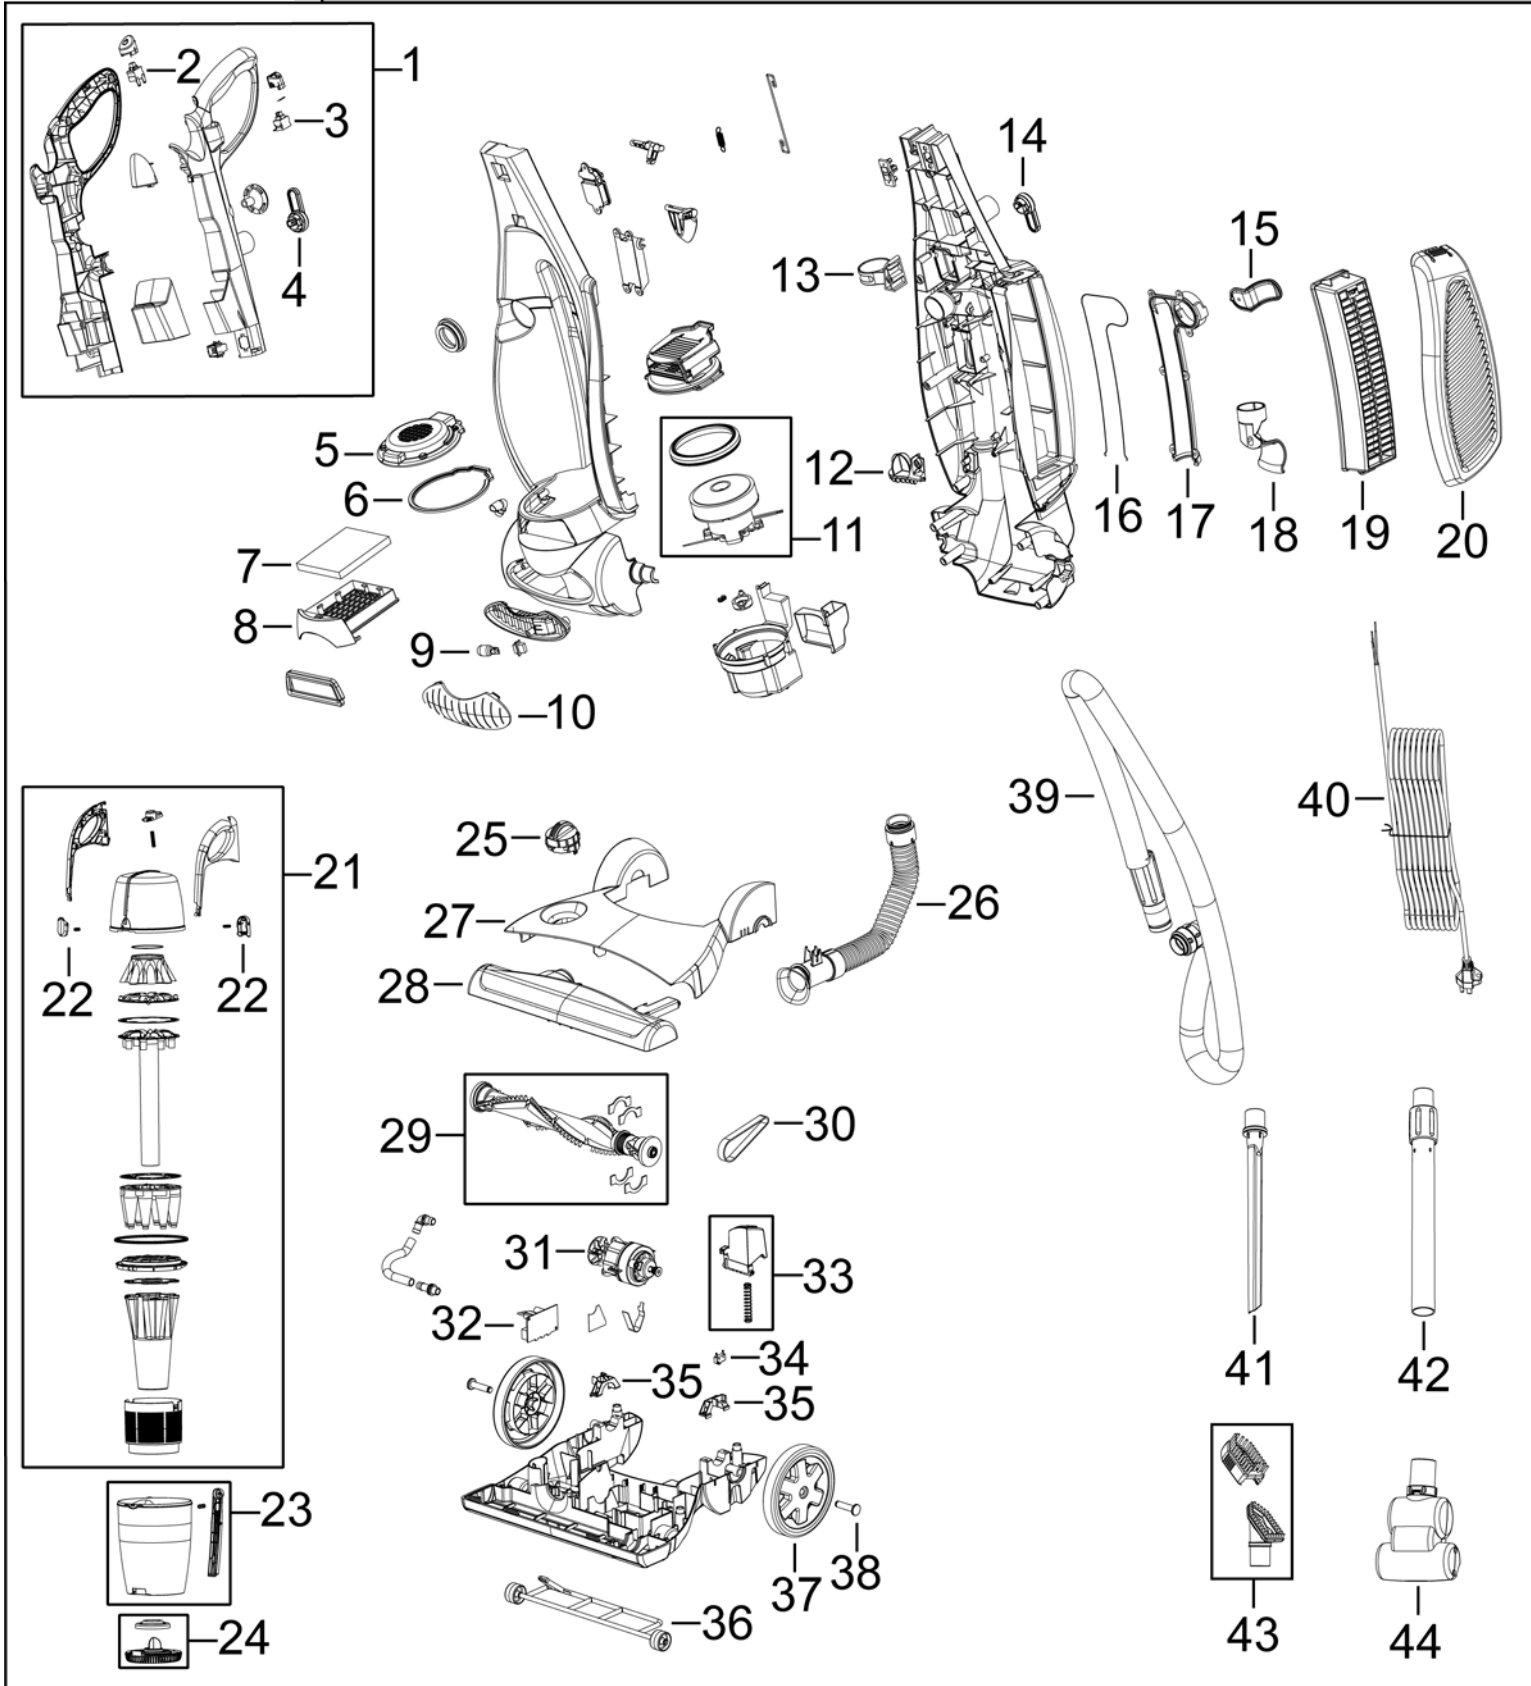

# Bissell 6405 Owner's Manual

[Shop genuine replacement parts for Bissell 6405](#)

[Find Your Bissell Vacuum Cleaner Parts - Select From 376 Models](#)

----- Manual continues below -----

# UPRIGHT VACUUM

Healthy Home Vacuum™ Series 5770, 5990, 6100

**UPRIGHT VACUUM**

Healthy Home Vacuum™ Series 5770, 5990, 6100

KEY	PART NO	DESCRIPTION
1	B-203-1311	HANDLE ASSY
2	B-203-1316	SWITCH - POWER
3	B-203-1317	SWITCH - BRUSH
4	B-203-1315	CORD WRAP
5	B-203-1378	UV REFLECTOR
6	B-203-1308	CYCLONE GASKET
7	B-203-1374	PRE MOTOR FILTER
8	B-203-1352	PRE MOTOR FILTER TRAY
9	B-203-1377	LIGHT BULB
10	B-203-1354	HEADLIGHT LENS
11	B-203-1360	VACUUM MOTOR W/ GASKET & ISOLATOR
12	B-203-1356	LOWER WAND SUPPORT
13	B-203-1355	UPPER WAND SUPPORT
14	B-203-1315	CORD WRAP
15	B-203-1357	HOSE CLIP
16	B-203-1379	ROPE GASKET - DIVERTER COVER
17	B-203-1361	DIVERTER COVER
18	B-203-1358	HOSE GUIDE
19	B--3282	HEPA EXHAUST FILTER - 6/CS
20	B-203-1353	FILTER DOOR
21	B-203-1310	UPPER CYCLONE ASSY
22	B-203-1375	CYCLONE LATCHES & SPRINGS
23	B-203-1313	Dirt Bin & Debris Door Ass'y
24	B-203-1299	DEBRIS DOOR
25	B-203-1320	HEIGHT ADJUSTMENT KNOB
26	B-203-1348	HOSE ASSY - FOOT
27	B-203-1321	TOP COVER -
28	B-203-1324	BRUSH WINDOW
29	B-203-1328	BRUSH W/ FELT GASKETS
30	B-203-1329	BELT
31	B-203-1350	BRUSH MOTOR
32	B-203-1349	CIRCUIT BOARD
33	B-203-1340	DETENT PEDAL
34	B-203-1347	MICROSWITCH
35	B-203-1346	BODY PIVOT CLAMP W/ SCREW
36	B-203-1319	FRONT WHEEL ASSY
37	B-203-1341	REAR WHEEL
38	B-203-1345	AXLE W/ E-RING
39	B-203-1359	HOSE ASSY
40	B-203-1318	CORD
41	B-203-1363	CREVICE TOOL
42	B-203-1364	TELESCOPING WAND - PLASTIC
42	B-203-1373	TELESCOPING WAND - METAL
43	B-203-1365	COMBO UPHOLSTERY TOOL
44	B-203-1362	TURBOBRUSH
xx	B-203-1376	HANDLE SCREW PACK
xx	B-203-1369	USER'S GUIDE