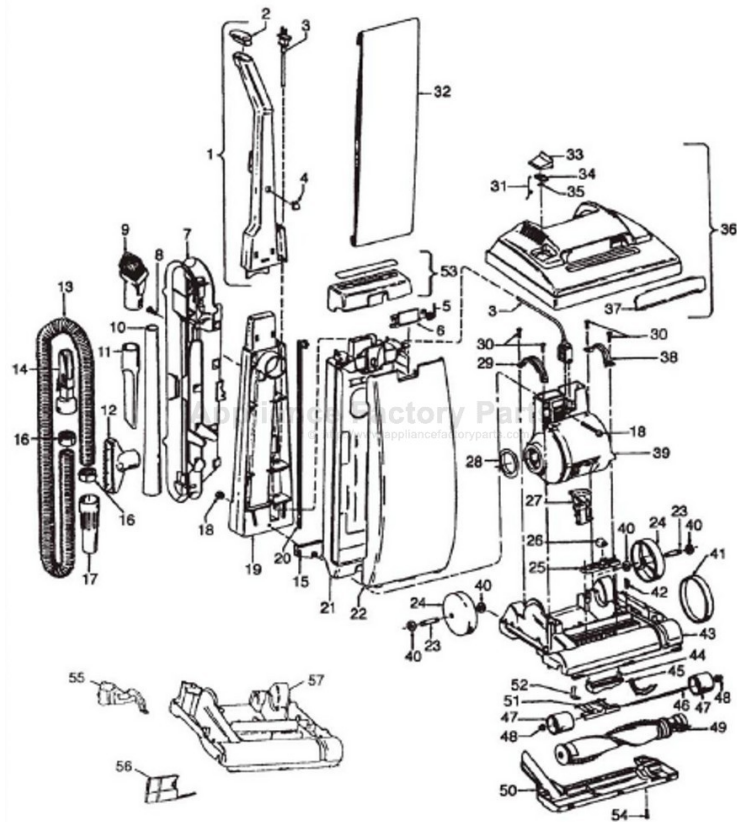

# HOOVER U5051-930 Owner's Manual

[Shop genuine replacement parts for HOOVER  
U5051-930](#)

[Find Your HOOVER Vacuum Cleaner Parts - Select From 1455 Models](#)

----- Manual continues below -----

Original

**HOOVER**

ELITE & LEGACY

**Standard Fit Tools  
(w/Retention Pin) (Shown)**

**Friction Fit Tools  
(w/o Retention Pin) (Not Shown)**

KEY	PART NO.	DESCRIPTION	PART NO.
1	H-43453043	Extension Tube - AAP	H-38634074
2	H-43414017	Multi-Purpose Brush - AAP	Not Available
3	H-38617018	Crevice Tool - AAP	H-38617023
4	H-32288004	Hose Connector - AAP	H-32288004
5	H-38671018	Hose - Less Ends - AAP	H-38671025
6	H-32156010	Hose Sleeves	Not Available
7	H-36171025	Hose Connector - Curved - AAP	Not Available
8	H-43466058	Hose Connector - Curved - AAP (Incl. Item 9)	H-39454053 (Hand Grip)
9	H-36153021	Latch Ring	Not Available
10	H-43434210	Hose Comp.	H-43434225
11	H-38656016	Converter Body - AAP	H-38656016
	H-43414071	Furniture Nozzle - AAP	H-38614026
	H-43414087	Dusting Brush - AAP	H-43414129
	H-43414088	Wall/Floor Brush - AAP	H-43414135