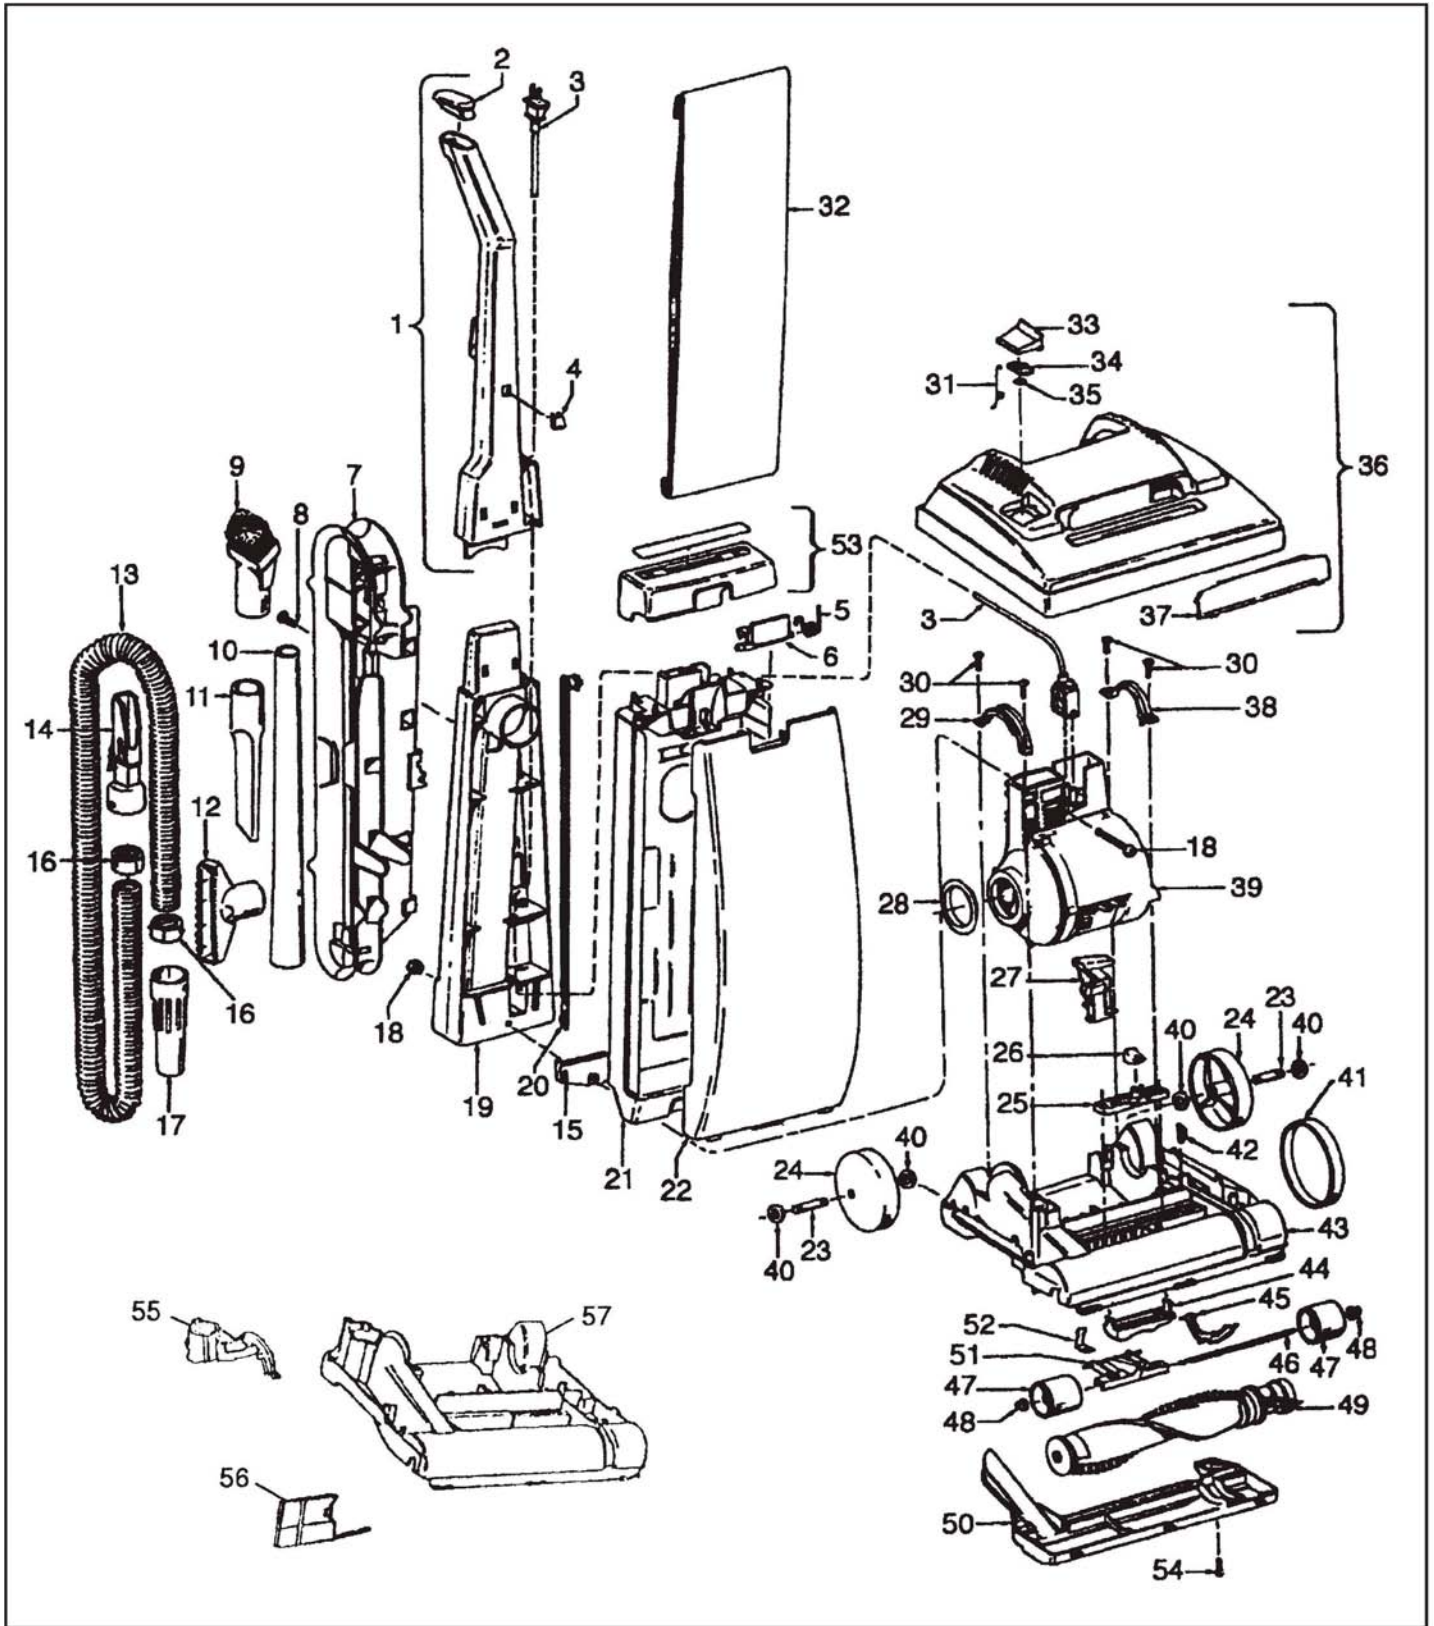

HOOVER Original

ELITE & LEGACY HARD BODY

Models C1401-910, C1409-910, C1413-910/930, U5035-910/930, U5043-910/930, U5051-910/930, U5053-910/930, U5069-910, U5079-910, U5089-910/920/930, U5099-910/920/930, U5109-910/920/930

Original **HOOVER**

ELITE & LEGACY HARD BODY

Models C1401-910, C1409-910, C1413-910/930, U5035-910/930, U5043-910/930,
U5051-910/930, U5053-910/930, U5069-910, U5079-910, U5089-910/920/930,
U5099-910/920/930, U5109-910/920/930