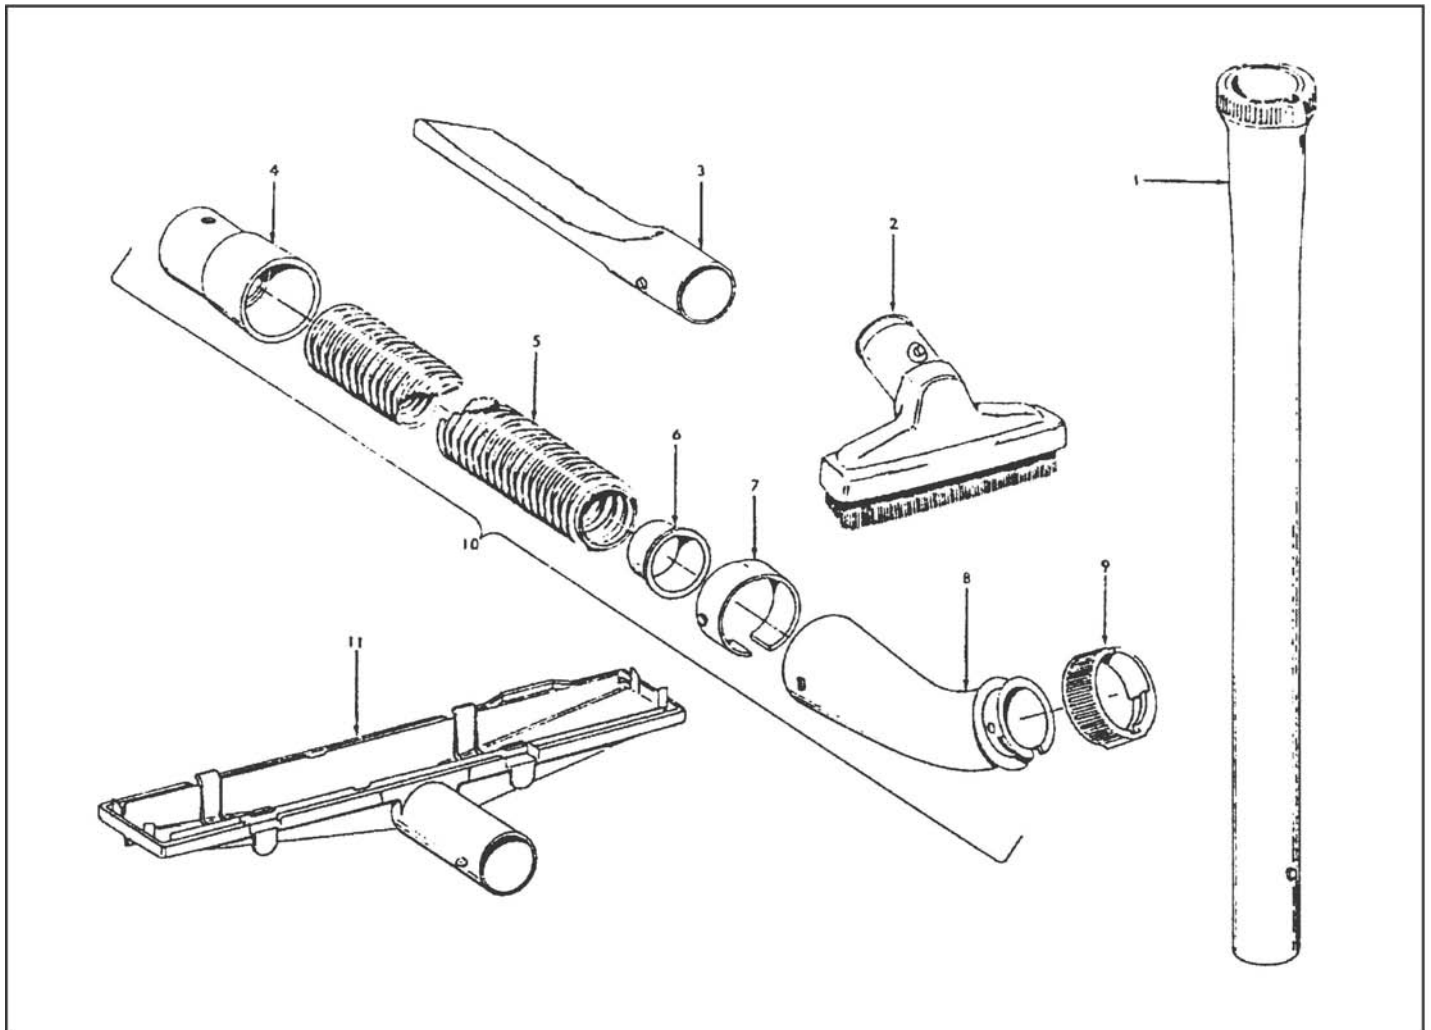

## LEGACY & ELITE

Models U4459, U4459-940, U4461-9, U4463-9, U4465-9, U4471, U4471-9, U4471-960, U4473, U4473-080, U4483, U4485, U4507, U4507-9, U4509, U4511, U4511-9, U4533-9, U4545-900, U4557-910, U4569-910, U4581-910, U4599-900, U4601-900, U4609, U4617-910, U4641-910, U4649-910, U4671-910, U4681, U4681-910, U4689-910, U4697-910, U4701-970, U4709-910, U4713-910, U4731-910, U5069-910, U5079-910

Original

**HOOVER**

ELITE & LEGACY

**Standard Fit Tools  
(w/Retention Pin) (Shown)**

**Friction Fit Tools  
(w/o Retention Pin) (Not Shown)**

KEY	PART NO.	DESCRIPTION	PART NO.
1	H-43453043	Extension Tube - AAP	H-38634074
2	H-43414017	Multi-Purpose Brush - AAP	Not Available
3	H-38617018	Crevice Tool - AAP	H-38617023
4	H-32288004	Hose Connector - AAP	H-32288004
5	H-38671018	Hose - Less Ends - AAP	H-38671025
6	H-32156010	Hose Sleeves	Not Available
7	H-36171025	Hose Connector - Curved - AAP	Not Available
8	H-43466058	Hose Connector - Curved - AAP (Incl. Item 9)	H-39454053 (Hand Grip)
9	H-36153021	Latch Ring	Not Available
10	H-43434210	Hose Comp.	H-43434225
11	H-38656016	Converter Body - AAP	H-38656016
	H-43414071	Furniture Nozzle - AAP	H-38614026
	H-43414087	Dusting Brush - AAP	H-43414129
	H-43414088	Wall/Floor Brush - AAP	H-43414135