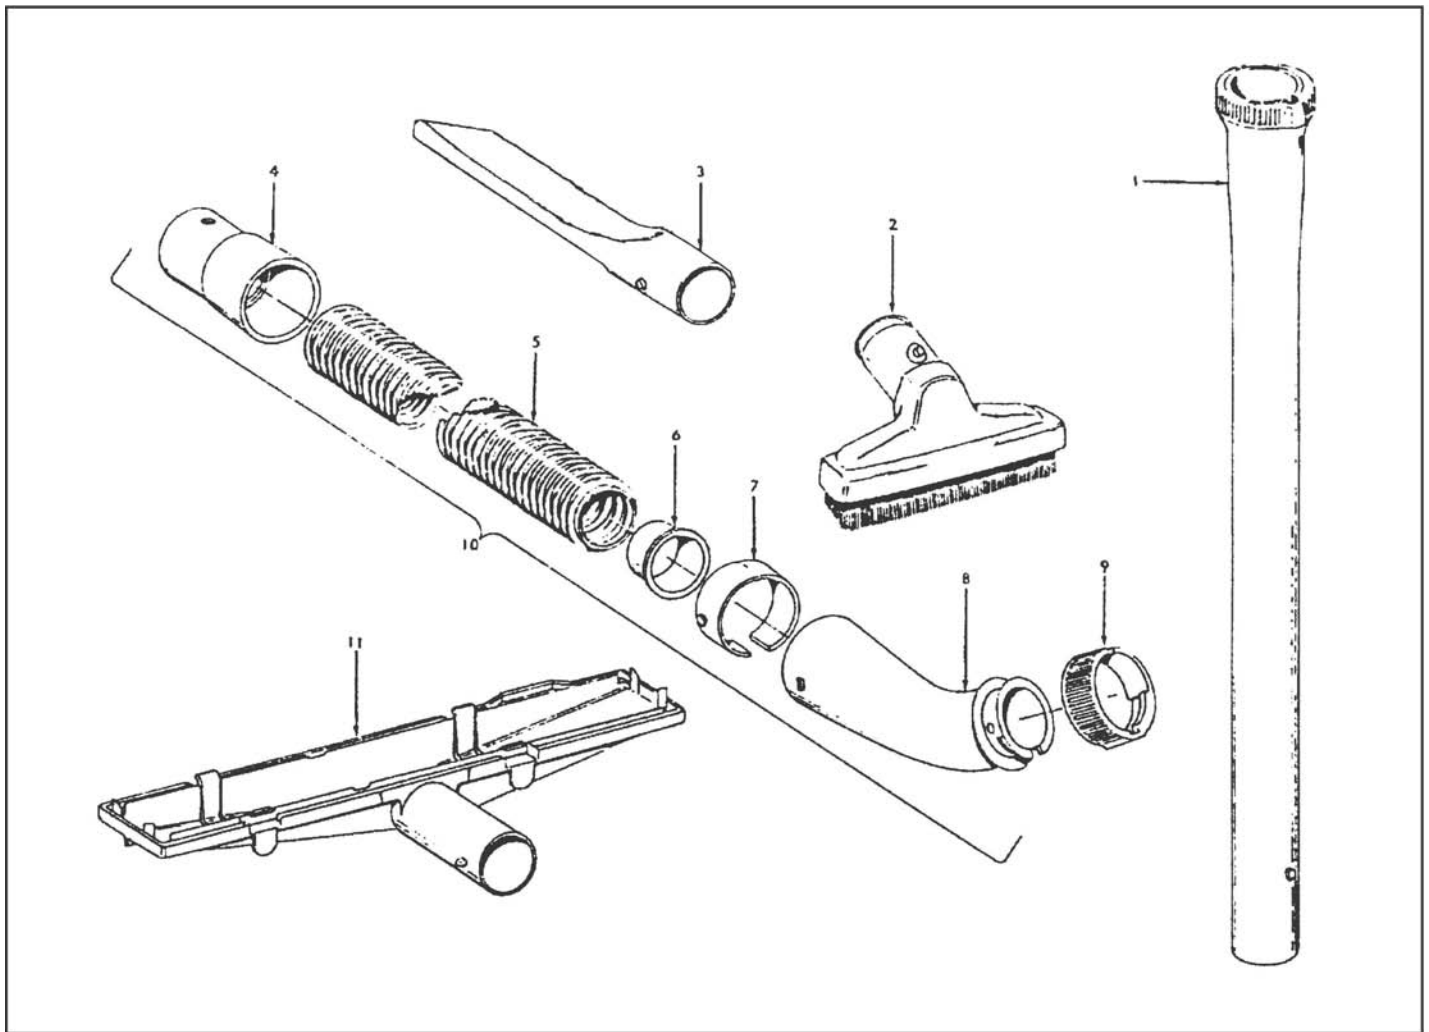

Original

**HOOVER**

ELITE & LEGACY

**Standard Fit Tools  
(w/Retention Pin) (Shown)**

**Friction Fit Tools  
(w/o Retention Pin) (Not Shown)**

KEY	PART NO.	DESCRIPTION	PART NO.
1	H-43453043	Extension Tube - AAP	H-38634074
2	H-43414017	Multi-Purpose Brush - AAP	Not Available
3	H-38617018	Crevice Tool - AAP	H-38617023
4	H-32288004	Hose Connector - AAP	H-32288004
5	H-38671018	Hose - Less Ends - AAP	H-38671025
6	H-32156010	Hose Sleeves	Not Available
7	H-36171025	Hose Connector - Curved - AAP	Not Available
8	H-43466058	Hose Connector - Curved - AAP (Incl. Item 9)	H-39454053 (Hand Grip)
9	H-36153021	Latch Ring	Not Available
10	H-43434210	Hose Comp.	H-43434225
11	H-38656016	Convertor Body - AAP	H-38656016
	H-43414071	Furniture Nozzle - AAP	H-38614026
	H-43414087	Dusting Brush - AAP	H-43414129
	H-43414088	Wall/Floor Brush - AAP	H-43414135