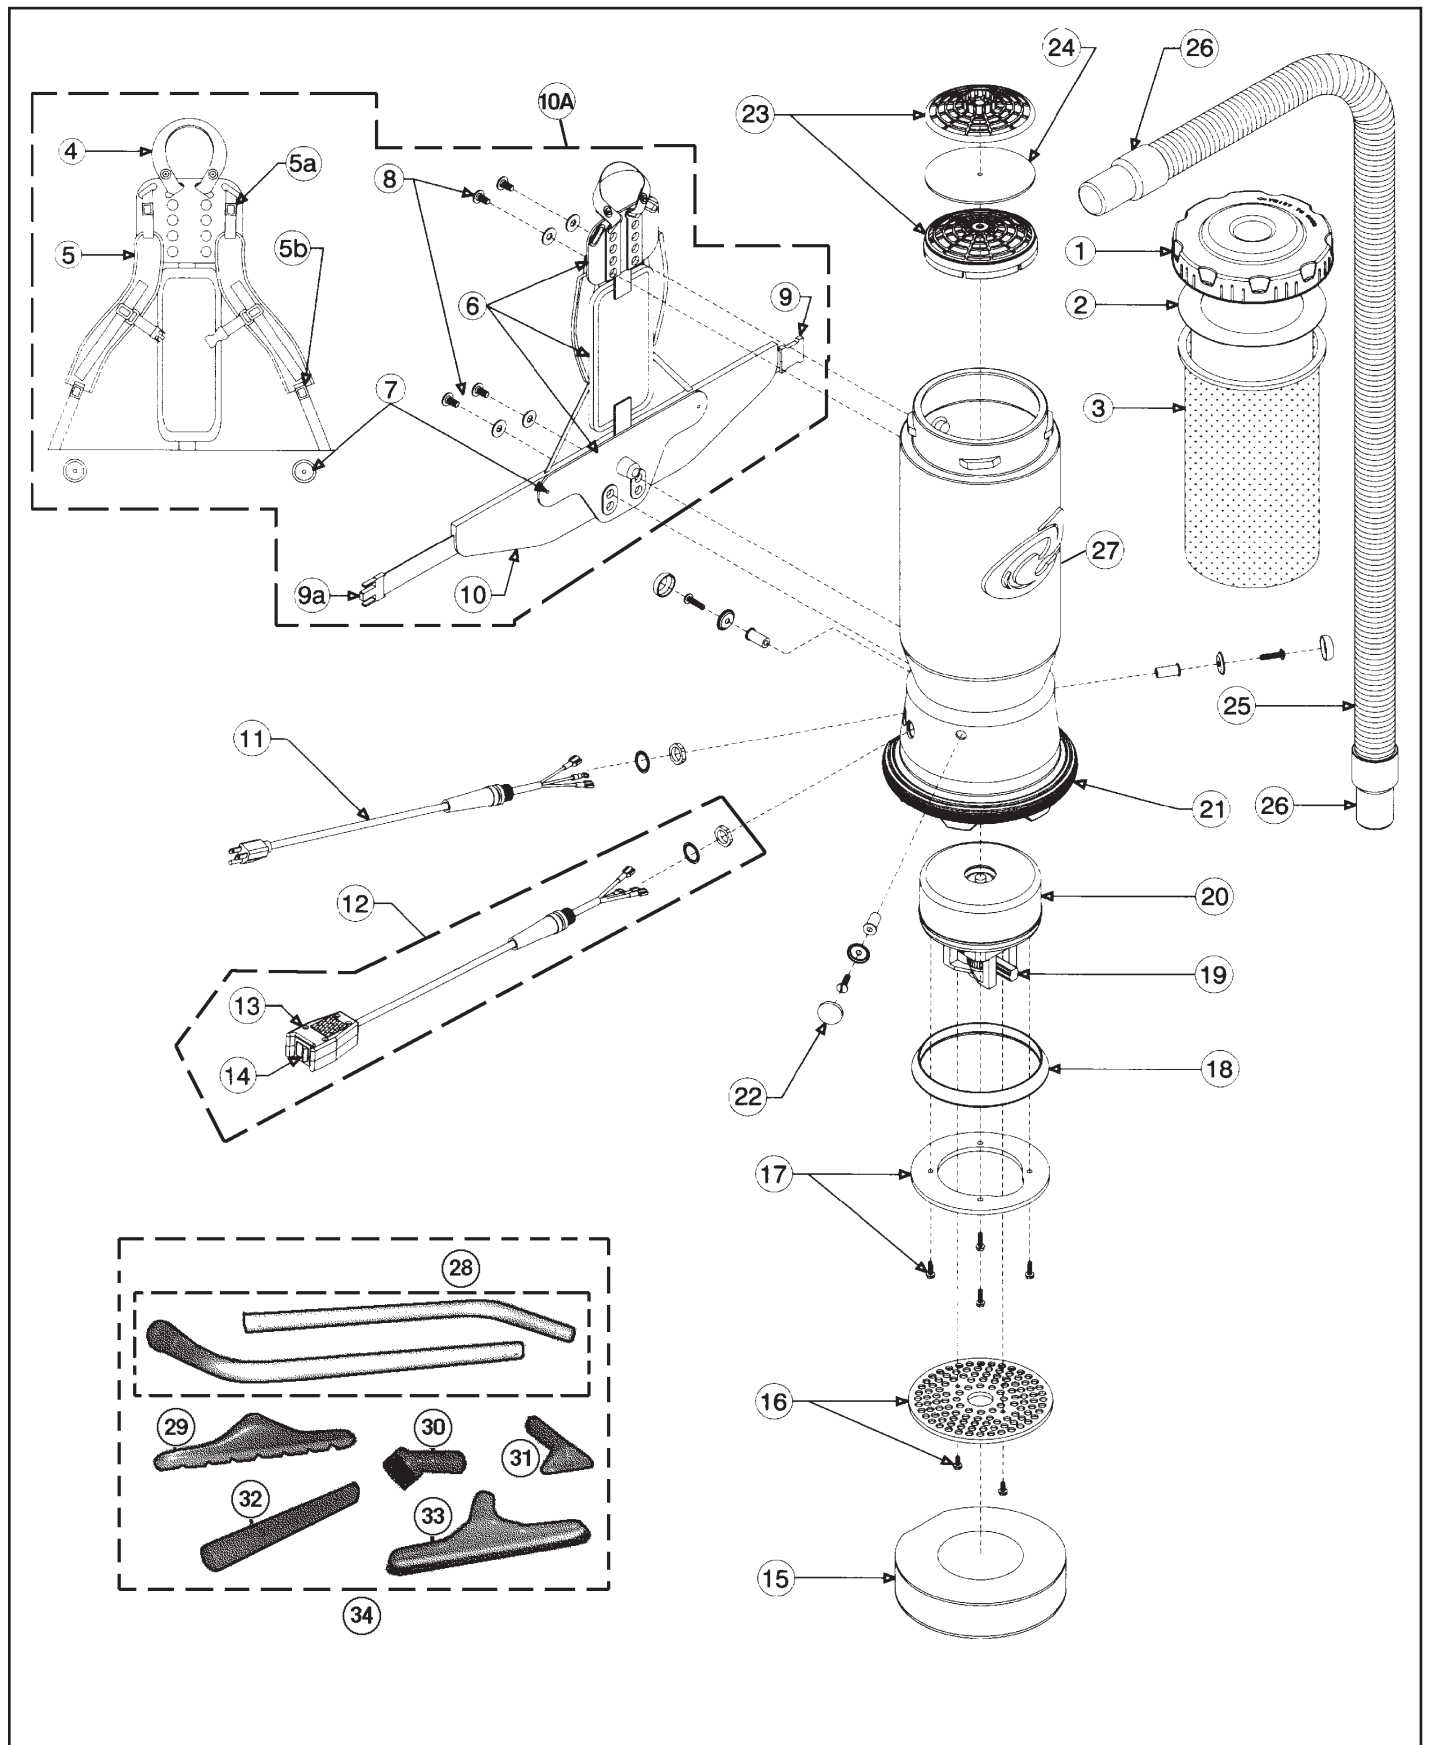

PROTEAM Original & Replacement

PROVAC BACKPACK Model PV100, PV100729

Original & Replacement **PROTEAM** PROVAC BACKPACK Model PV100, PV100729

KEY	PART NO.	DESCRIPTION	KEY	PART NO.	DESCRIPTION
1	PV-101935	Twist Cap (Teal)	20	PV-100422	Domel Motor With Crimps
2	PV-100431	Paper Bag 6 Qt. Micro Filter 10 Pk	20	L-116311-01	Ametek Motor
2	PVR-1400	Paper Bag 6 Qt. Micro Filtration ENV 10 Pk	20	L-119402-00	Motor
3	PV-100564	Micro Cloth Filter Bag		PV-100379	Motor Ground Connection And Wire Clamp Set:
4	PV-101737	Carry Handle With Rivet And Washer Set			Wire Clamp And Ground Crimp With Connection Screws (Not Shown)
5	PV-100356	Shoulder Strap 2 S-Shaped With Sternum Strap And 2 Buckles			Motor Crimp Set: 5 Female, 3 Male, And A Ground Crimp Connector (Not Shown)
5a	PV-100358	Shoulder Strap Buckle Plastic Adjustment (Top)		PV-100380	
5b	PV-100357	Shoulder Strap Buckle Plastic Adjustment (Bottom)	21	PV-100586	Bottom Bumper
6	PV-103257	Backplate Assembly (2 Pieces) With Center Pad	22	PV-100368	Motor Mounting System Set: 3 Well Nuts, 3 Bolts, 3 Washers, And 3 Covers
7	PV-100375	Barrel Nut Connection Set For Backplate	23	PV-100030	Dome Filter With Foam Media
8	PV-100716	Backplate (Black) Connection Set: 4 Bolts With Lock Washers	23	COR-1800	Dome Filter With Foam Media
9	PV-100363	Waist Belt Keeper	24	PV-100343	Foam Filter Media For Dome Filter
9a	PV-100364	Waist Belt Latch	24	COR-1801	Dome Filter Insert
10	PV-100359	Waist Belt		PV-101220	High Filtration Disc (Optional)
10a	PV-103166	Two Piece Backplate System Complete (Includes 4, 5, 5a, 5b, 6, 7, 8, 9, 9a, 10)	25	PV-100505	1 1/2" Static-Dissipating Hose With Cuffs (Black)
11	PV-100641	Power Cord 18" 16/3 Complete With Strain Relief, Locknut And Washer	26	PV-100694	1 1/2" Swivel Cuff (Black)
	FA-3092	Cord, 16/3 50' Extension Yellow	27	PV-104581	Main Body
12	PV-101610	Switch Cord Complete With Switch And Box	34	PV-100727	1 1/2" Restaurant Attachment Kit
	PV-101714	Switch Cord With Crimps Only	28	PV-101338	56" Two-Piece Aluminum Wand
13	PV-101472	Switch Box With Velcro® And Screws		PV-100099	Nut For Aluminum Wand
14	PV-100743	Double Pole On/Off Switch		PV-100100	Ring For Aluminum Wand
15	PV-100698	Sound Muffler	29	PV-100147	14" Carpet Tool With Scallops
16	PV-100352	Plastic Air Diffuser With Connection Screw Set: 2 Screws	29	CM-5620	14" Carpet Tool With Scallops
17	PV-100335	Motor Compression Ring With Connection Screws	30	PV-100110	3" Dust Brush
	PV-100378	Compression Ring Connection Screws: 4 Screws	31	PV-100115	5" Upholstery Tool
18	PV-100014	Tetraseal	32	PV-100107	11" Crevice Tool
19	PV-100424	Carbon Brush Replacement Set For Ametek Motor 116311-01	33	PV-100623	14" Hard Floor Tool With Nylon Brush
19	PV-105697	Carbon Brush Replacement Set For Domel Motor			