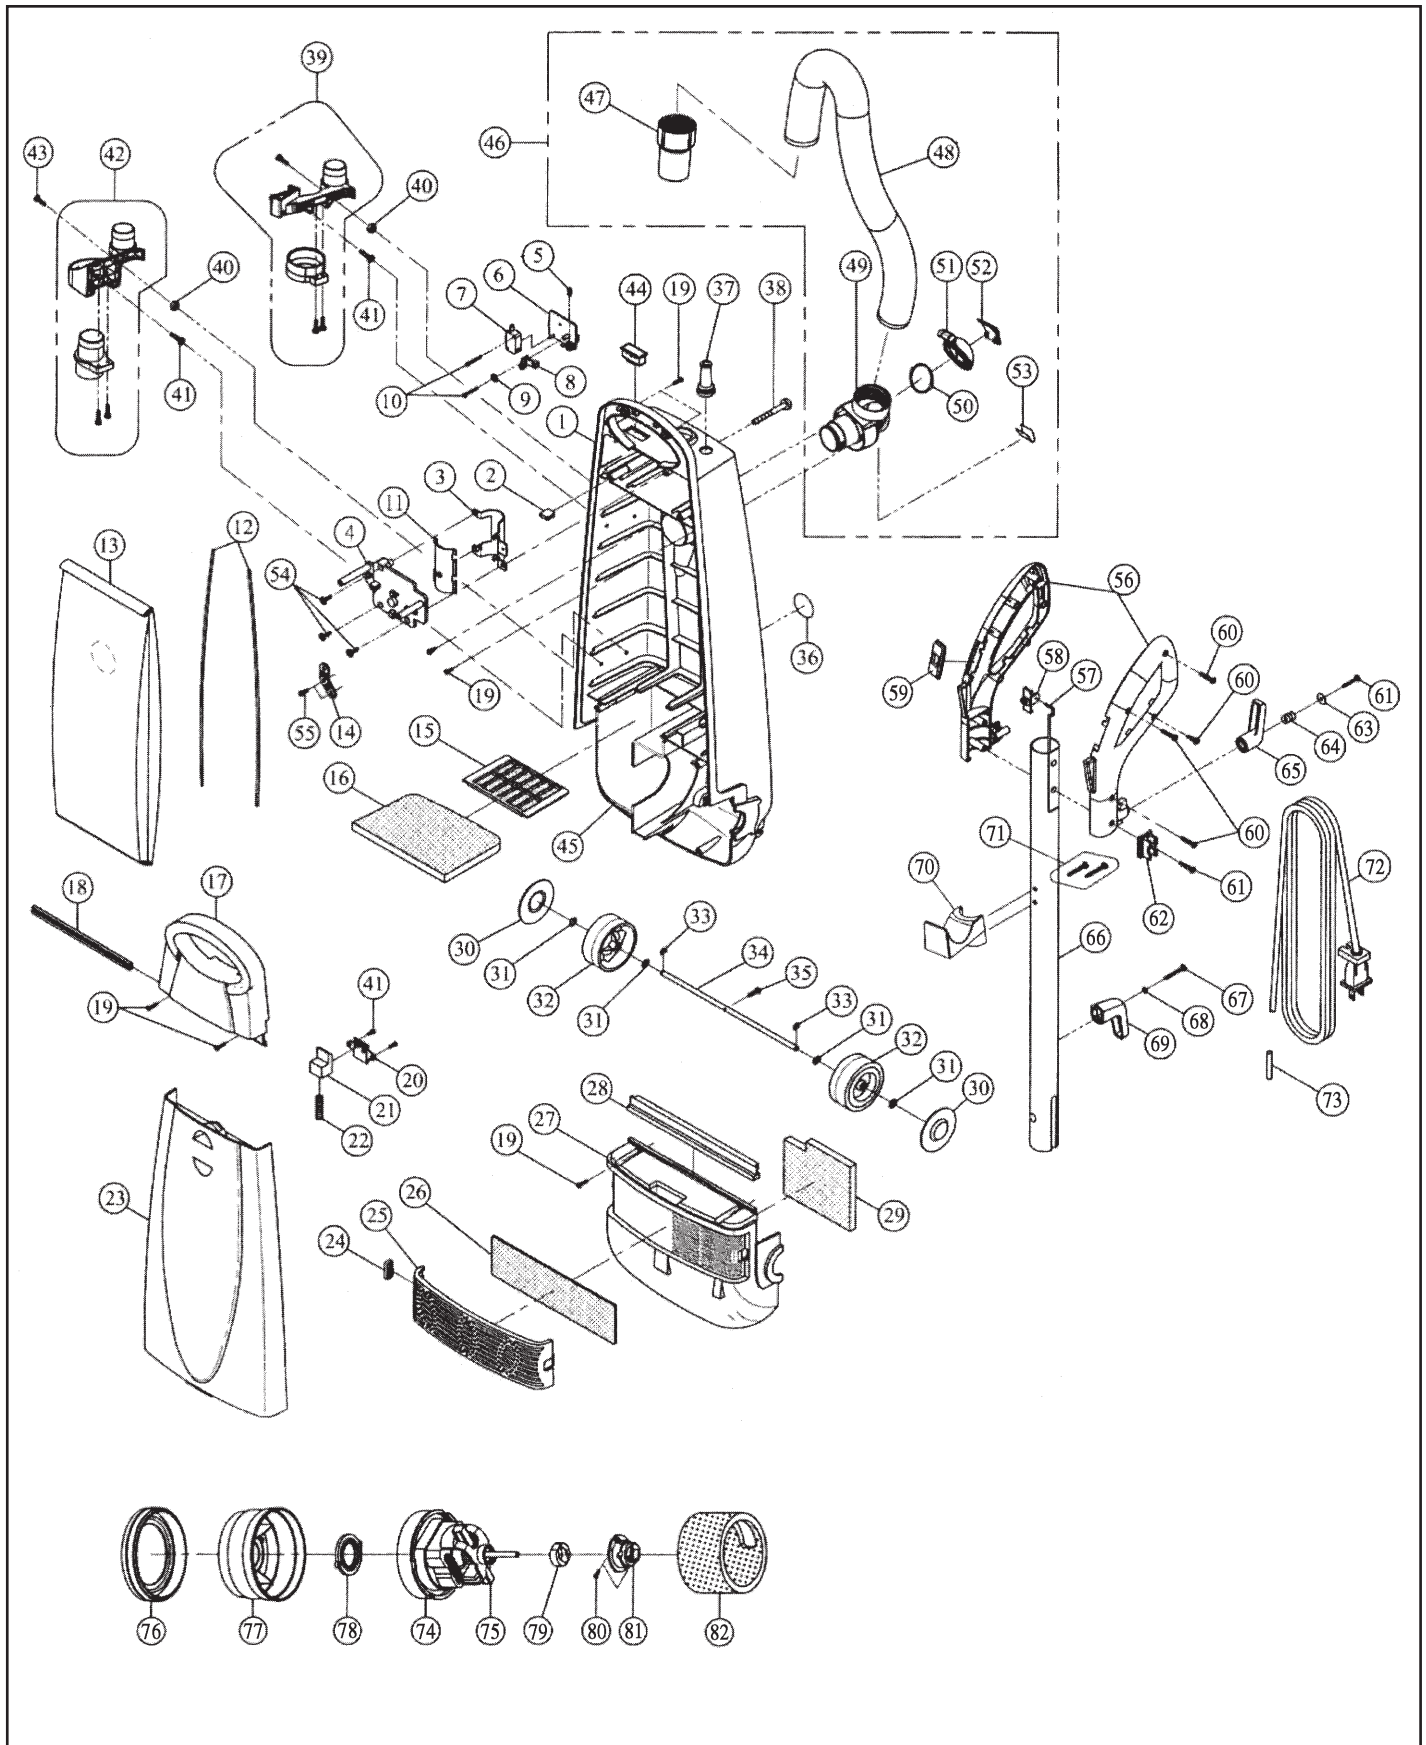

CIRRUS/PROGRADE Original & Replacement

Model CR69

Original & Replacement **CIRRUS/PROGRADE**

Model CR69

KEY	PART NO	DESCRIPTION	KEY	PART NO.	DESCRIPTION
1	C-75000	Dust Compartment (White)	44	C-75053	Switch Filler Plug
2	C-75900	Vented Support Rubber	45	C-76022	Motor Cover Seal Lower
3	C-70590	Handle Fitting (Rear)	46	PRO-40000	Stretch Hose Ass'y
4	C-75090	P.C. Board Holder	47	C-45005	Hose Cuff
5	C-77023	Switch Activator Spring	48	C-45052	Stretch Hose Only
6	C-75092	Switch Mounting Plate	49	C-75060	Suction Inlet
7	C-36000	Switch	50	C-76020	Suction Inlet Cover Seal
8	C-34520	Switch Activator	51	C-75051	Suction Inlet Lid (Black)
9	C-77024	Plastic Washer	52	C-75052	Suction Slide Control (Black)
10	C-77025	Screw	53	C-77031	Suction Inlet Lid Spring
11	C-70591	Handle Fitting (Front)	54	C-77003	Screw
12	C-76900	Dust Compartment Side Seals	55	C-77032	Screw, Internal Cord Holder
13	C-14000	Paper Bag HEPA Type 6 Pk	56	C-70250	Handle Grip RH & LH (Black)
13	C-14005	Paper Bag Micro Filtration 12 Pk	57	C-34500	Handle Lever Rod
14	C-32025	Cord Holder (Black)	58	C-34505	Switch Knob
15	C-18420	Filter Supporter Screen	59	C-34510	Switch Cover (Black)
16	C-18002	Secondary Carbon Filter	60	C-77000	Screw
17	C-75902	Switch Housing Cover (White)	61	C-77003	Screw
18	C-76902	Dust Cover Seal	62	C-70520	Cord Clip (Black)
19	C-77026	Screw	63	C-77005	Washer
20	C-75802	Latch Bracket (Black)	64	C-77010	Cord Hook Spring
21	C-75025	Cover Latch (Black)	65	C-70500	Upper Cord Hook (Black)
22	C-77027	Cover Latch Spring	66	C-70000	Handle Tube
23	C-75500	Dust Compartment Cover (White)	67	C-77012	Screw
24	C-75950	Post Cover Knob (Black)	68	C-77014	Washer
25	C-75820	Post Cover (White)	69	C-70501	Lower Cord Hook (Black)
26	C-18051	Electrostatic Exhaust Filter	70	PRO-75062	Hose Rack
27	C-75036	Motor Cover (White)	71	C-77019	Screw
28	C-76010	Motor Cover Seal Upper	72	C-30000	Power Cord 24' 17/2 (Black)
29	C-18050	Exhaust Filter	73	C-32090	Cord Protector
30	C-71500	Rear Wheel Hubcap	74	C-60000	Motor 1000W
31	C-77029	Washer Rear Wheel	75	C-63005	Carbon Brush
32	C-71000	Rear Wheel (Black)	76	C-62003	Motor Mount (Rear)
33	C-77028	E-Clip Rear Wheel	77	C-62034	Motor Support Housing (Black)
34	C-71002	Rear Wheel Shaft	78	C-76025	Motor Gasket
35	C-77025	Screw	79	C-62010	Motor Mount (Front)
36	C-74000	Warning Label	80	C-77000	Set Screw
37	C-32000	Rubber Boot (Black)	81	C-62015	Motor Pivot Sleeve (Black)
38	C-77030	Handle Screw	82	C-18700	Noise Suppressor
39	PRO-75060	Tool Holder			
40	PRO-77010	Nut			
41	C-77000	Screw			
42	PRO-75061	Wand Retainer			
43	PRO-77005	Screw			