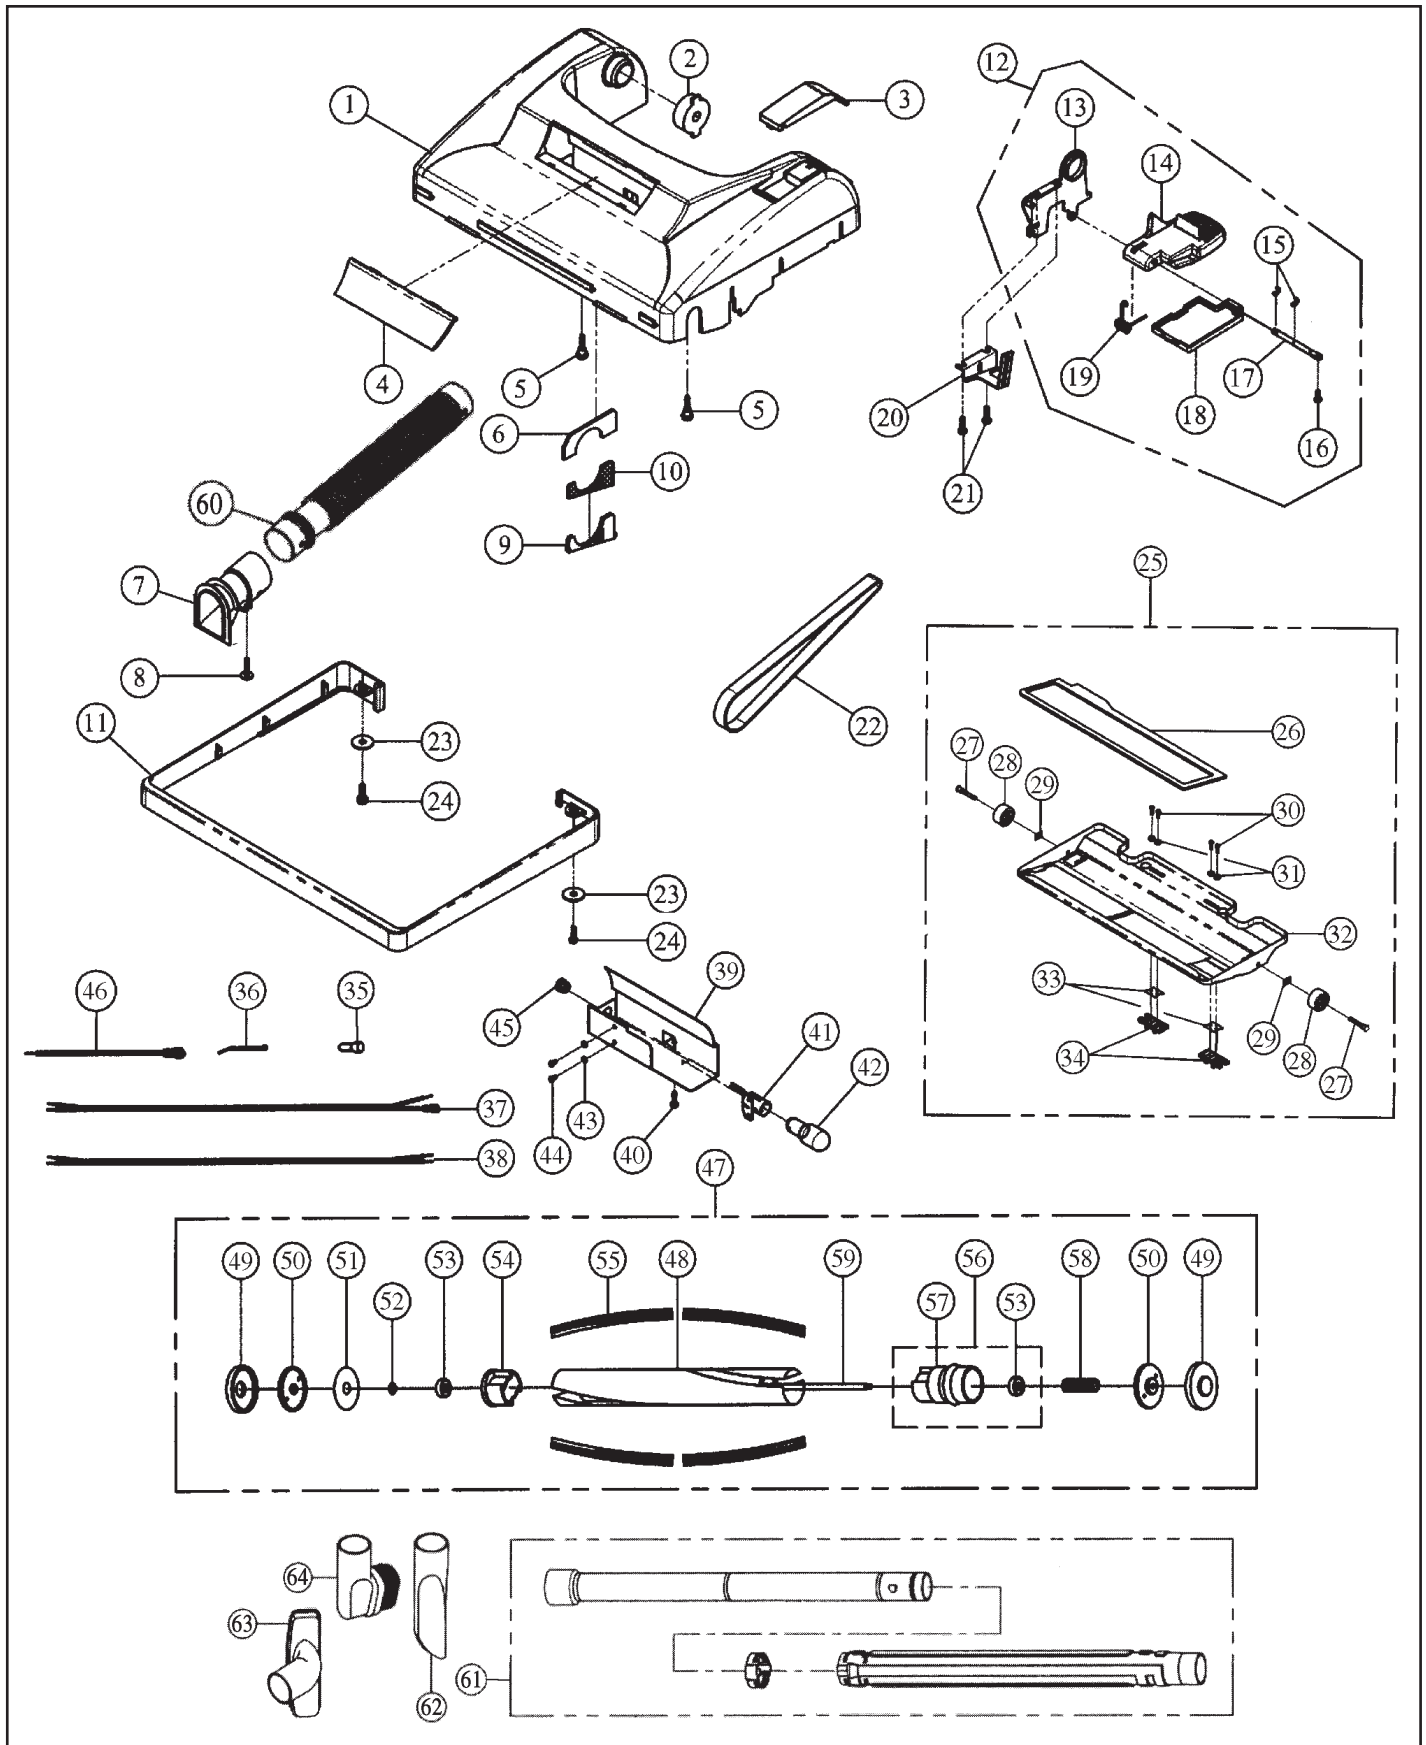

CIRRUS/PROGRADE Original & Replacement

Model CR69

Original & Replacement **CIRRUS/PROGRADE**

Model CR69

KEY	PART NO	DESCRIPTION	KEY	PART NO.	DESCRIPTION
1	C-73000	Nozzle Housing (White)	35	SS-3270	Wire Connector
2	C-73400	Plastic Bushing (Black)	36	C-32003	Cord Clip
3	C-73450	Carpet/Floor Pedal Cover (White)	37	C-36900	Lead Wire (Black)
4	C-73410	Clear Lens	38	C-36902	Lead Wire (White)
5	C-77039	Bottom Plate Lock Screw	39	C-73412	Lamp Reflector
6	C-73480	Nozzle Housing Felt Packing	40	C-77000	Screw
7	C-73430	Hose Inlet Fitting (Red)	41	C-73414	Bulb Socket
8	C-77040	Screw	42	FA-3515	Light Bulb
9	C-73482	Vented Support Fitting	43	C-77045	Spring Washer
10	C-73484	Vented Support Felt Packing	44	C-77046	Screw
11	C-74100	Furniture Guard (Black)	45	C-36914	Wire Bushing
12	C-73720	Foot Pedal Complete (Black)	46	C-36908	Lead Wire (Black)
13	C-73780	Pedal Frame	47	C-20000	Agitator Assembly (Metal)
14	C-73722	Foot Pedal (Black)	48	C-20500	Agitator Core (Metal)
15	C-77041	E-Clip	49	C-20510	Rubber End Cover (Black)
16	C-77032	Screw	50	C-20512	End Cap
17	C-73782	Foot Pedal Shaft	51	C-77036	Agitator Felt Washer
18	C-73790	Rear Belt Cover (Black)	52	C-77037	Washer
19	C-77042	Foot Pedal Spring	53	C-62000	Agitator Bearing
20	C-73486	Belt Guard	54	C-20514	Agitator Bearing Holder
21	C-77043	Screw	55	C-22000	Brush Strip
22	C-10000	Belt 2 Pk	56	C-20516	Agitator Pulley Complete
23	C-77044	Washer	57	C-20519	Agitator Pulley
24	C-77000	Set Screw	58	C-20530	Agitator Pulley Bushing
25	C-76100	Bottom Plate Assembly	59	C-20522	Agitator Shaft
26	C-76001	Bottom Plate Gasket	60	PRO-40005	Nozzle Hose
27	C-71010	Front Wheel Pin	61	PRO-50000	2 Piece Wand
28	C-71011	Front Wheel (Black)	62	C-54005	Crevice Tool
29	C-77015	Push-On Nut	63	C-52005	Upholstery Tool
30	C-77016	Screw	64	C-53005	Dust Brush
31	C-77017	Washer			
32	C-76101	Bottom Plate			
33	C-77018	Bottom Plate Latch Spring			
34	C-76400	Bottom Plate Latch (Black)