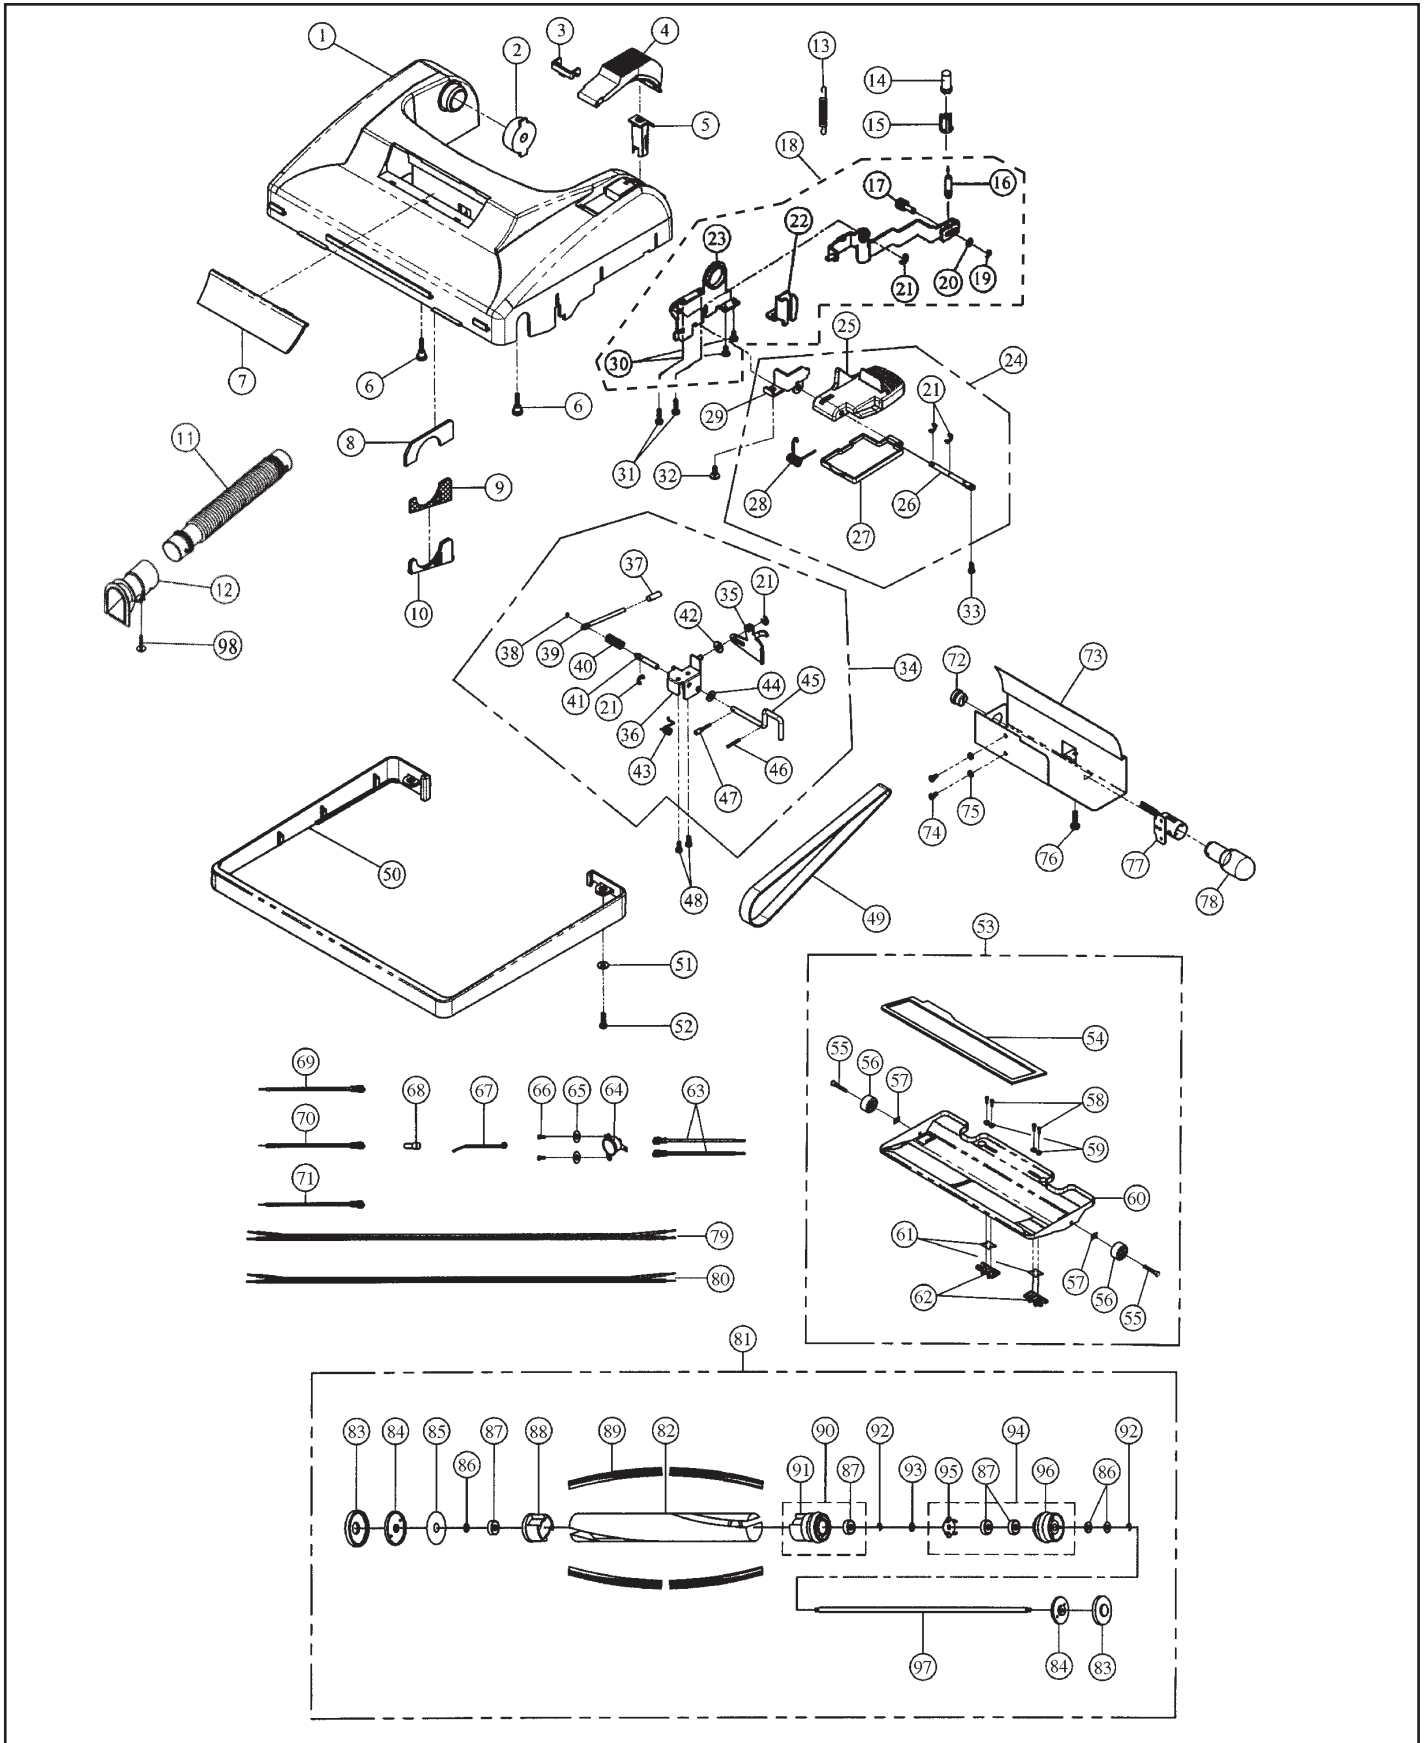

CIRRUS/PROGRADE Original & Replacement

Model CR79

Original & Replacement **CIRRUS/PROGRADE**

Model CR79

KEY	PART NO	DESCRIPTION	KEY	PART NO.	DESCRIPTION
1	C-73002	Nozzle Housing (Green)	53	C-76100	Bottom Plate Assembly
2	C-73400	Plastic Bushing (Black)	54	C-76001	Bottom Plate Seal
3	C-73630	Clutch Pedal Pivot (Gray)	55	C-71010	Front Wheel Pin
4	C-73632	Carpet/Floor Pedal (Gray)	56	C-71011	Front Wheel (Black)
5	C-73634	Clutch Pedal Ring Holder (Black)	57	C-77015	Push-On Nut
6	C-77039	Bottom Plate Lock Screw	58	C-77016	Screw
7	C-73410	Clear Lens	59	C-77017	Bottom Plate Latch Washer
8	C-73480	Nozzle Housing Felt Packing	60	C-76101	Bottom Plate
9	C-73484	Vented Support Felt Packing	61	C-77018	Bottom Plate Latch Spring
10	C-73482	Vented Support Fitting	62	C-76400	Bottom Plate Latch (Black)
11	C-40007	Nozzle Hose	63	C-36908	Lead Wire (Black)
12	C-73430	Nozzle Inlet	64	C-36005	Thermal Switch
13	C-77048	Clutch Crank Rod Spring	65	C-77005	Washer
14	C-73635	Upper Clutch Pedal Ring (Black)	66	C-77047	Screw
15	C-73636	Lower Clutch Pedal Ring (Black)	67	C-32003	Cord Clip
16	C-73637	Clutch Pedal Ring Pin	68	SS-3270	Wire Nut
17	C-73638	Clutch Crank Rod Pin	69	C-36908	Vacuum Sensor Cord
18	C-73647	Clutch Crank Rod Ass'y (Includes Items 16-23, 30)	70	C-36910	Lead Wire Red
19	C-77049	E-Clip	71	C-36912	Lead Wire White
20	C-77050	Washer	72	C-36914	Wire Bushing
21	C-77051	E-Clip	73	C-73412	Reflector
22	NLA	Clutch Crank Rod Pin Holder (Order C-73647)	74	C-77046	Screw
23	C-73641	Pedal Frame Holder	75	C-77045	Spring Washer
24	C-73642	Foot Pedal Complete (Gray)	76	C-70000	Screw
25	C-73643	Foot Pedal (Gray)	77	C-73414	Bulb Socket
26	C-73782	Foot Pedal Shaft	78	FA-3515	Light Bulb
27	C-73792	Rear Belt Cover (Gray)	79	C-36902	Lead Wire (White)
28	C-77042	Foot Pedal Spring	80	C-36900	Lead Wire (Black)
29	C-73646	Pedal Frame	81	C-20002	Agitator Assembly
30	C-77046	Screw	82	C-20500	Agitator Core
31	C-77043	Screw	83	C-20510	Rubber End Cover (Black)
32	C-77052	Screw	84	C-20512	End Cap
33	C-77032	Screw	85	C-77036	Agitator Felt Washer
34	C-73500	Clutch Crank Rod Frame Complete	86	C-77037	Washer
35	C-73502	Clutch Crank Rod	87	C-62000	Agitator Bearing
36	C-73504	Clutch Crank Rod Frame	88	C-20514	Agitator Bearing Holder
37	NLA	Clutch Lever Boot (Order C-73500)	89	C-22000	Brush Strip
38	C-77053	E-Clip	90	C-20524	Clutch Pulley (Large) Complete
39	C-73508	Clutch Lever	91	C-20525	Clutch Pulley (Large)
40	C-77054	Clutch Crank Rod Spring	92	C-77028	E-Clip
41	C-73510	Clutch Crank Rod Frame Shaft	93	C-77038	Washer
42	C-77055	Washer	94	C-20526	Clutch Pulley (Small) Complete
43	C-77056	Rod Frame Shaft Spring	95	C-20528	Clutch Pulley (Small) Cover
44	C-77037	Washer	96	C-20527	Clutch Pulley (Small)
45	C-73512	Clutch Crank Rod	97	C-20522	Agitator Shaft
46	C-77057	Spring Pin	98	C-77040	Screw
47	C-73514	Clutch Crank Rod Pin			
48	C-77032	Screw			
49	C-10000	Belt 2 Pk			
50	C-74102	Furniture Guard (Gray)			
51	C-77044	Washer			
52	C-77000	Screw			

NLA = NO LONGER AVAILABLE

REVISED 5/09

1-800-321-2664