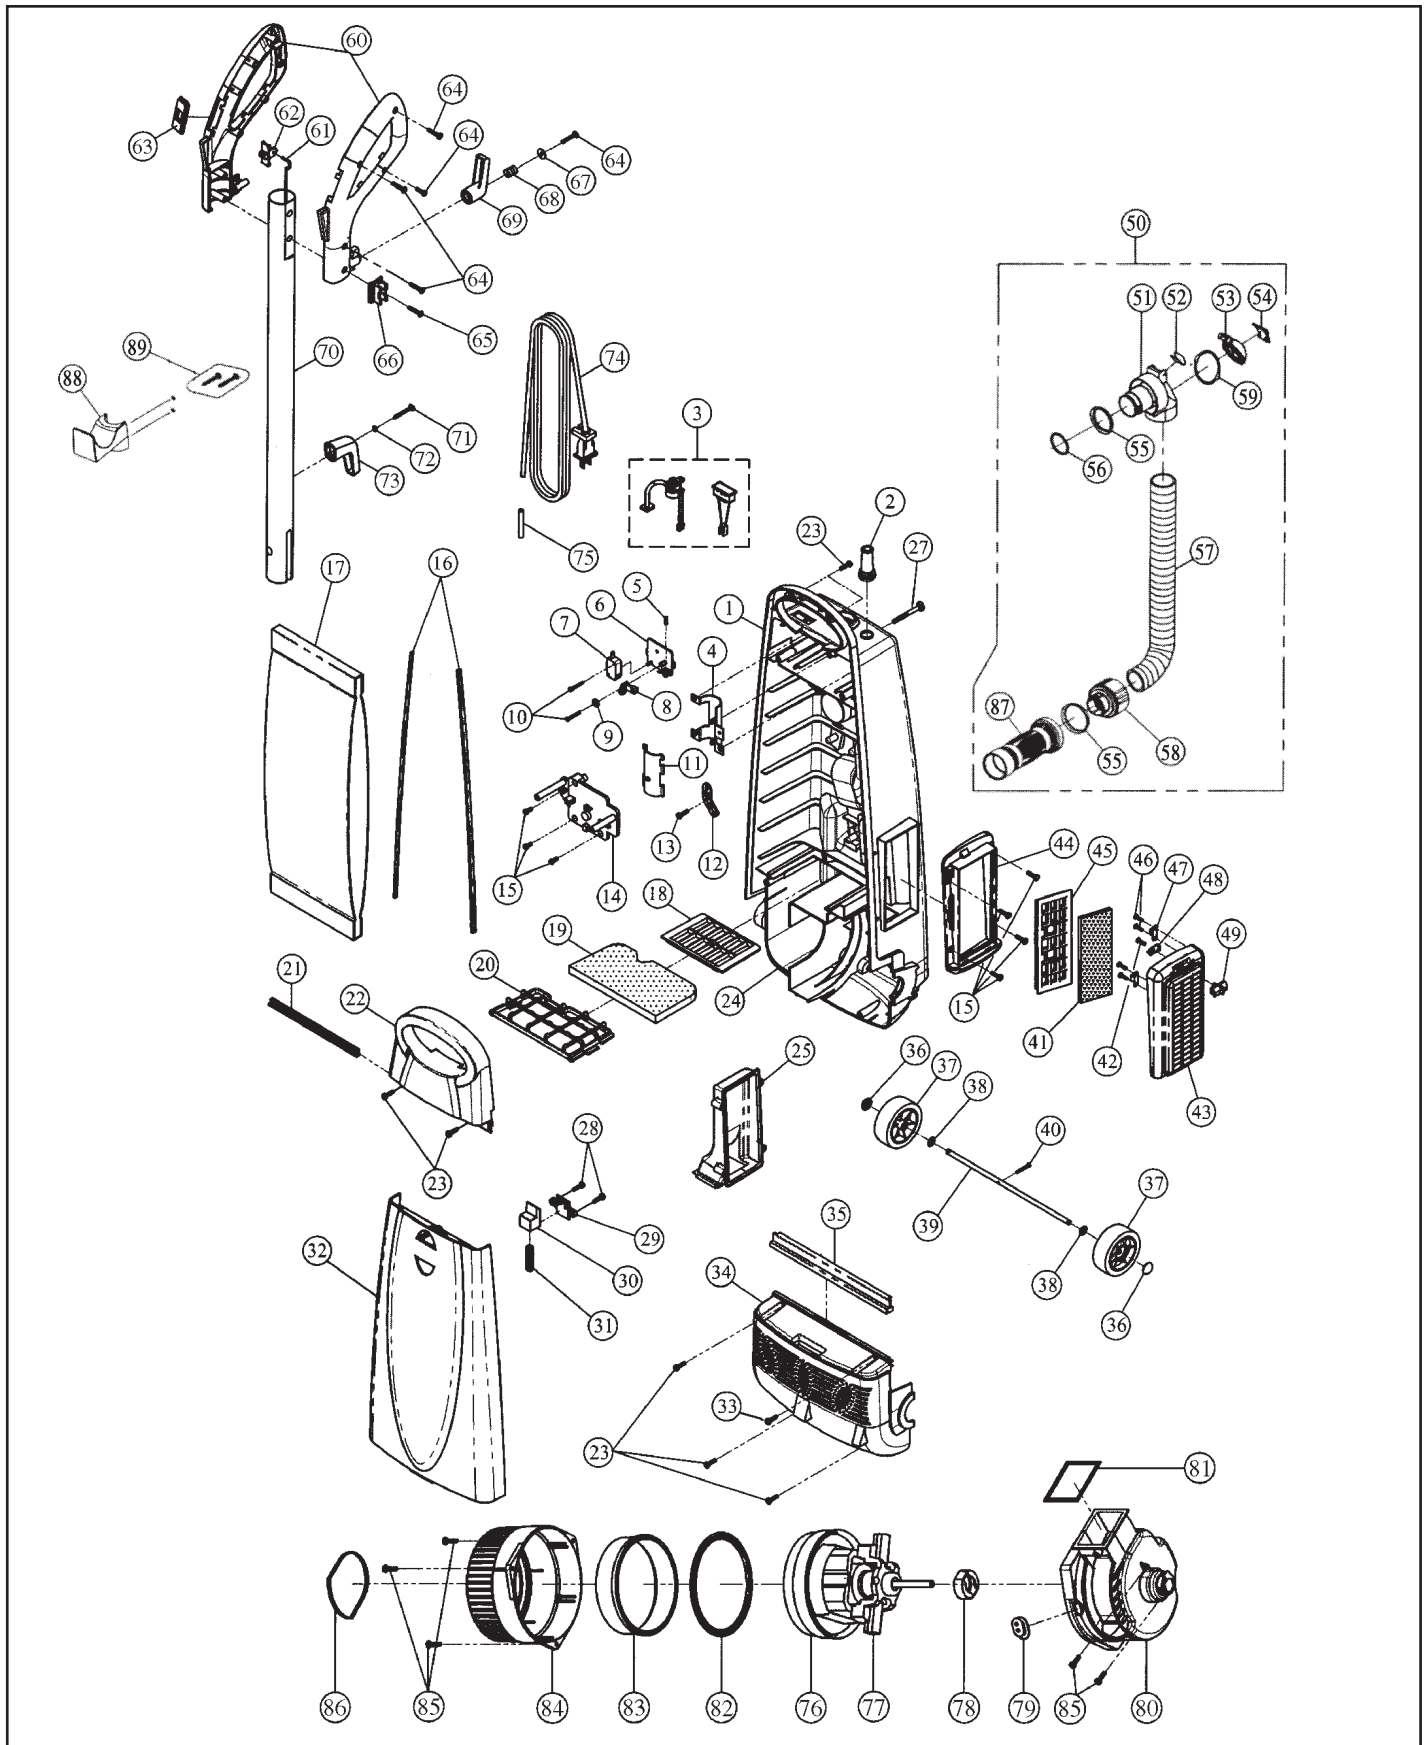

# Original & Replacement **CIRRUS/PROGRADE**

**Model CR79**

| KEY | PART NO | DESCRIPTION                                | KEY | PART NO. | DESCRIPTION                   |
|-----|---------|--|-----|----------|-------------------------------|
| 1   | C-75005 | Dust Compartment (Green)                   | 46  | C-77035  | Screw                         |
| 2   | C-32002 | Rubber Boot (Gray)                         | 47  | C-75890  | Filter Cover Fitting          |
| 3   | C-36400 | Vacuum Sensor & Fullbag Indicator          | 48  | C-75895  | Filter Cover Knob Fitting     |
| 4   | C-70590 | Handle Fitting (Rear)                      | 49  | C-75898  | Filter Cover Knob (Gray)      |
| 5   | C-77023 | Switch Activator Spring                    | 50  | C-40006  | Stretch Hose Complete (Gray)  |
| 6   | C-75092 | Switch Mounting Plate                      | 51  | C-75055  | Suction Inlet (Gray)          |
| 7   | C-36000 | Switch                                     | 52  | C-77031  | Suction Inlet Lid Spring      |
| 8   | C-34520 | Switch Activator                           | 53  | C-75054  | Suction Inlet Lid (Gray)      |
| 9   | C-77024 | Plastic Washer                             | 54  | C-75056  | Suction Control Slide (Gray)  |
| 10  | C-77025 | Screw                                      | 55  | C-76080  | Suction Inlet (Large)         |
| 11  | C-70591 | Handle Fitting (Front)                     | 56  | C-76081  | Suction Inlet (Small)         |
| 12  | C-32002 | Cord Holder (Black)                        | 57  | C-40052  | Stretch Hose (36cm)           |
| 13  | C-77032 | Screw                                      | 58  | C-45001  | Hose Cuff (Gray)              |
| 14  | C-75090 | P.C. Board Holder                          | 59  | C-76020  | Suction Inlet Cover Seal      |
| 15  | C-77003 | Screw                                      | 60  | C-70251  | Handle Grip Set (Gray)        |
| 16  | C-76900 | Dust Compartment Side Seals                | 61  | C-34500  | Handle Lever Switch Rod       |
| 17  | C-14000 | HEPA Type Paper Bag 6 Pk                   | 62  | C-34505  | Switch Knob                   |
| 17  | C-14005 | Paper Bag Micro Filtration 12 Pk           | 63  | C-34511  | Switch Window (Gray)          |
| 18  | C-18420 | Filter Support Screen                      | 64  | C-77000  | Screw                         |
| 19  | C-18007 | Secondary Carbon Filter                    | 65  | C-77003  | Screw                         |
| 20  | C-18422 | Bag Supporter (Red)                        | 66  | C-70521  | Handle Side Clip (Gray)       |
| 21  | C-76902 | Dust Cover Seal                            | 67  | C-77005  | Washer                        |
| 22  | C-75904 | Switch Housing Cover (Green)               | 68  | C-77010  | Cord Hook Spring              |
| 23  | C-77026 | Screw                                      | 69  | C-70505  | Upper Cord Hook (Gray)        |
| 24  | C-76022 | Motor Compartment Seals                    | 70  | C-70002  | Handle Tube                   |
| 25  | C-75899 | Motor Exhaust Housing W/Gasket             | 71  | C-77012  | Screw                         |
| 27  | C-77030 | Handle Screw                               | 72  | C-77014  | Spring Washer                 |
| 28  | C-77000 | Screw                                      | 73  | C-70506  | Lower Cord Hook (Gray)        |
| 29  | C-75804 | Release Button Cover (Gray)                | 74  | C-30005  | Power Cord 33' 17/2 (Gray)    |
| 30  | C-75027 | Cover Release Button (Gray)                | 75  | C-32090  | Cord Protector                |
| 31  | C-77027 | Cover Release Button Spring                | 76  | C-60005  | Lamb Motor                    |
| 32  | C-75502 | Dust Compartment Cover (Green)             | 77  | C-63005  | Carbon Brush                  |
| 33  | C-77000 | Screw                                      | 78  | C-62010  | Motor Mount (Front)           |
| 34  | C-79037 | Motor Cover (Green)                        | 79  | C-32600  | Cord Clip Rubber              |
| 35  | C-76010 | Motor Cover Seal                           | 80  | C-62020  | Motor Support Cover (Black)   |
| 36  | C-71505 | Cap Nut                                    | 81  | C-76030  | Motor Support Cover Foam      |
| 37  | C-71001 | Rear Wheel (Black)                         | 82  | C-62025  | Motor Mount (Rear)            |
| 38  | C-77033 | Washer                                     | 83  | C-62030  | Motor Bushing                 |
| 39  | C-71003 | Rear Wheel Shaft                           | 84  | C-62033  | Motor Support Housing (Black) |
| 40  | C-77034 | Screw                                      | 85  | C-70000  | Screw                         |
| 41  | C-18052 | Electrostatic Filter                       | 86  | C-76033  | Motor Support Housing Foam    |
| 42  | C-77035 | Screw                                      | 87  | C-45002  | Long Hose Cuff                |
| 43  | C-75822 | Filter Cover (Green)                       | 88  | C-75063  | Hose Rack                     |
| 44  | C-75826 | Filter Holder (Green)                      | 89  | C-77034  | Screw                         |
| 45  | C-75827 | Electrostatic Filter Holder Assembly (Red) |     |          |                               |