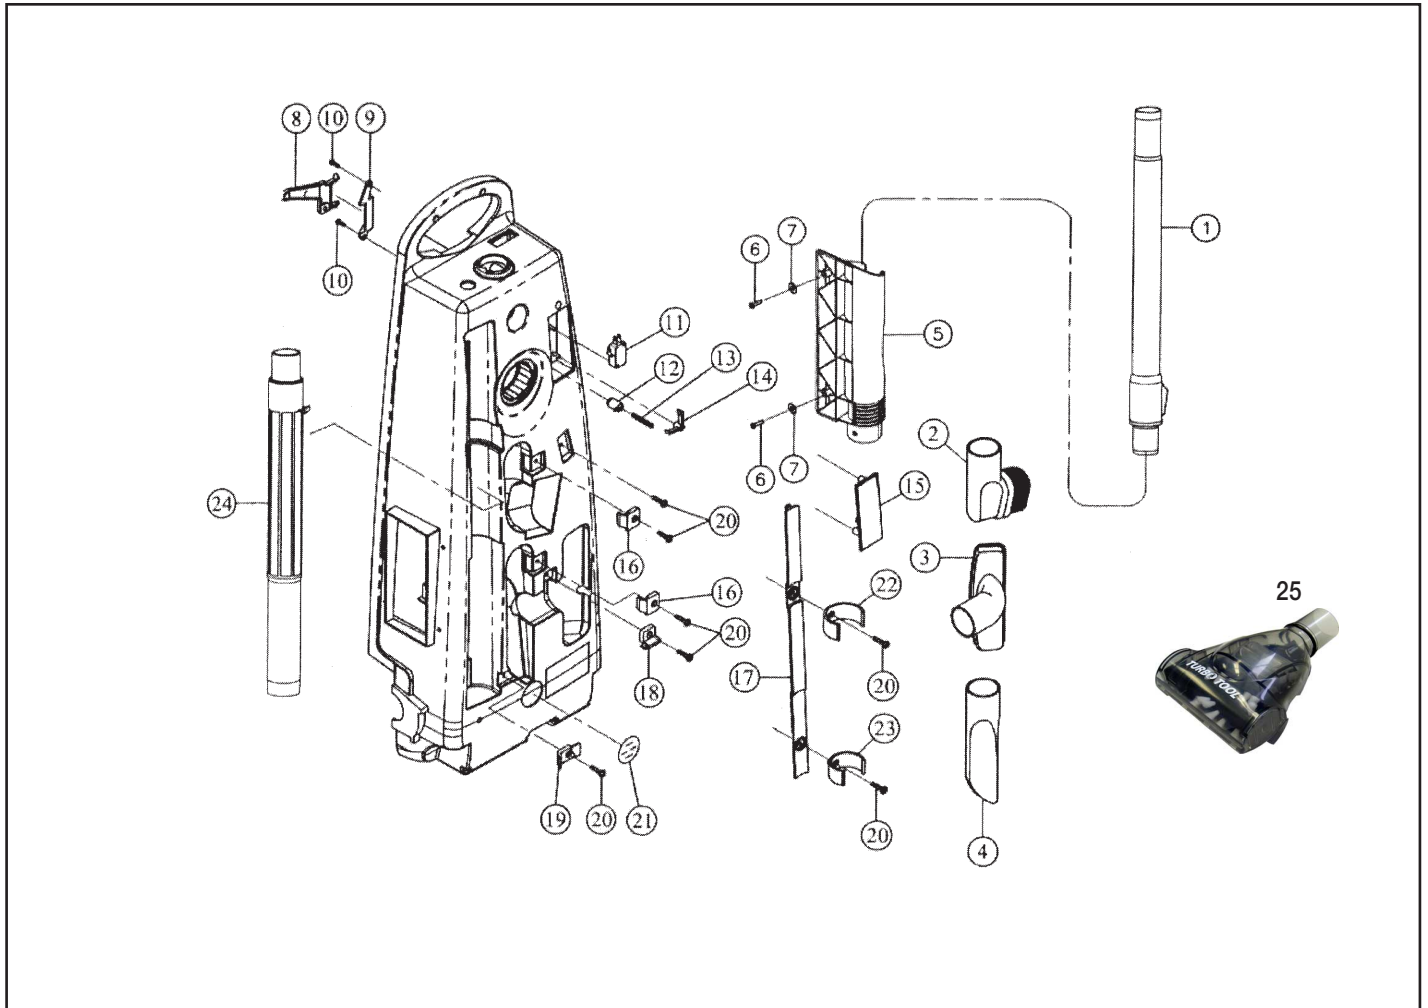

CIRRUS/PROGRADE Original & Replacement

Models CR79, CR89, CR99

KEY	PART NO	DESCRIPTION	KEY	PART NO.	DESCRIPTION
1	C-50008	Telescopic Wand Complete Metal	15	C-75104	Check Bag Cover (Green) CR79
2	C-53000	Dusting Brush (Gray)	15	C-75106	Check Bag Cover (Blue) CR89
3	C-52000	Upholstery Tool (Gray)	16	C-75080	Tool Clip (Gray)
4	C-54000	Crevice Tool (Gray)	17	C-75082	Motor Cord Cover (Green) CR79
5	C-75061	Wand Retainer CR79 Green	17	C-75084	Motor Cord Cover (Blue) CR89, CR99
5	C-75062	Wand Retainer CR89 Blue	18	C-75076	Upholstery Tool Clip (Gray)
6	C-77000	Screw	18	C-75074	Wand Retainer Clip (Gray)
7	C-77005	Washer	20	C-77000	Screw
8	C-16000	Check Bag Lever (Red)	21	C-74000	Warning Label
9	C-16010	Check Bag Lever Holder (Red)	22	C-75072	Upper Wand Clip (Gray)
10	C-77000	Screw	23	C-75070	Loer Wand Clip (Gray)
11	C-34050	Switch	24	C-50009	Plastic Extension Wand
12	C-75100	Check Bag Round Knob	25	FA-5716	Air-Driven Upholstery Nozzle CR99
13	C-77058	Check Bag Spring		RO-UTT020	Belt For Air-Driven Upholstery Tool CR99
14	C-75102	Check Bag Crank