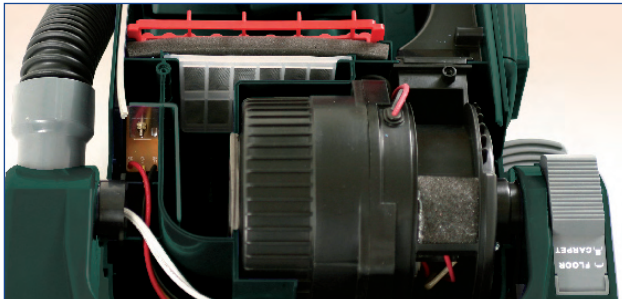

Solid Construction with Metal Parts

Cirrus vacuum cleaners have metal motors with ball bearing construction; metal agitators for long life, metal pivot points and many other metal parts where critical wear items require durable materials. Today many lesser quality vacuum cleaners use cheap plastic where they should use metal. Quality is NOT compromised in Cirrus vacuum cleaners!

On-Board Tools

All models featuring quick draw style on-board tools boast a complete set of cleaning tools for all the little hard to reach places. Never waste time looking for your attachments again. The stretch hose and telescoping wands reach up to 10 feet.

Ametek Motors in a Sealed Chamber The Heart of the Cirrus Upright

Cirrus vacuum cleaners use only the best motors from AMETEK Electric, to insure long life and trouble free performance. These durable motors are installed in a sealed chamber to assure that the dust is exhausted through the filter NOT out of the seams of the vacuum cleaner. This gives you a cleaner home and less dust emissions!