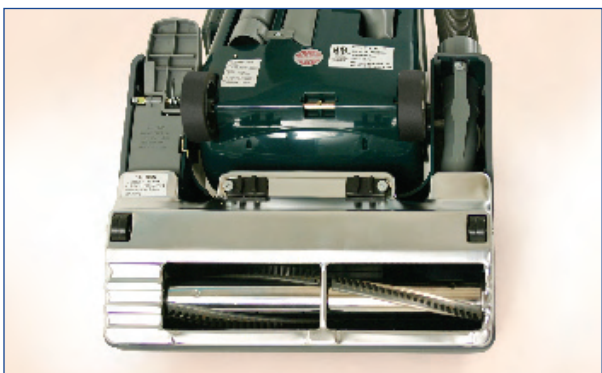

Solid Construction with Metal Parts

Cirrus vacuum cleaners have metal motors with ball bearing construction; metal agitators for long life, metal pivot points and many other metal parts where critical wear items require durable materials. Today many lesser quality vacuum cleaners use cheap plastic where they should use metal. Quality is NOT compromised in Cirrus vacuum cleaners!

On-Board Tools

All models featuring quick draw style on-board tools boast a complete set of cleaning tools for all the little hard to reach places. Never waste time looking for your attachments again. The stretch hose and telescoping wands reach up to 10 feet.

Ametek Motors in a Sealed Chamber The Heart of the Cirrus Upright

Cirrus vacuum cleaners use only the best motors from AMETEK Electric, to insure long life and trouble free performance. These durable motors are installed in a sealed chamber to assure that the dust is exhausted through the filter NOT out of the seams of the vacuum cleaner. This gives you a cleaner home and less dust emissions!