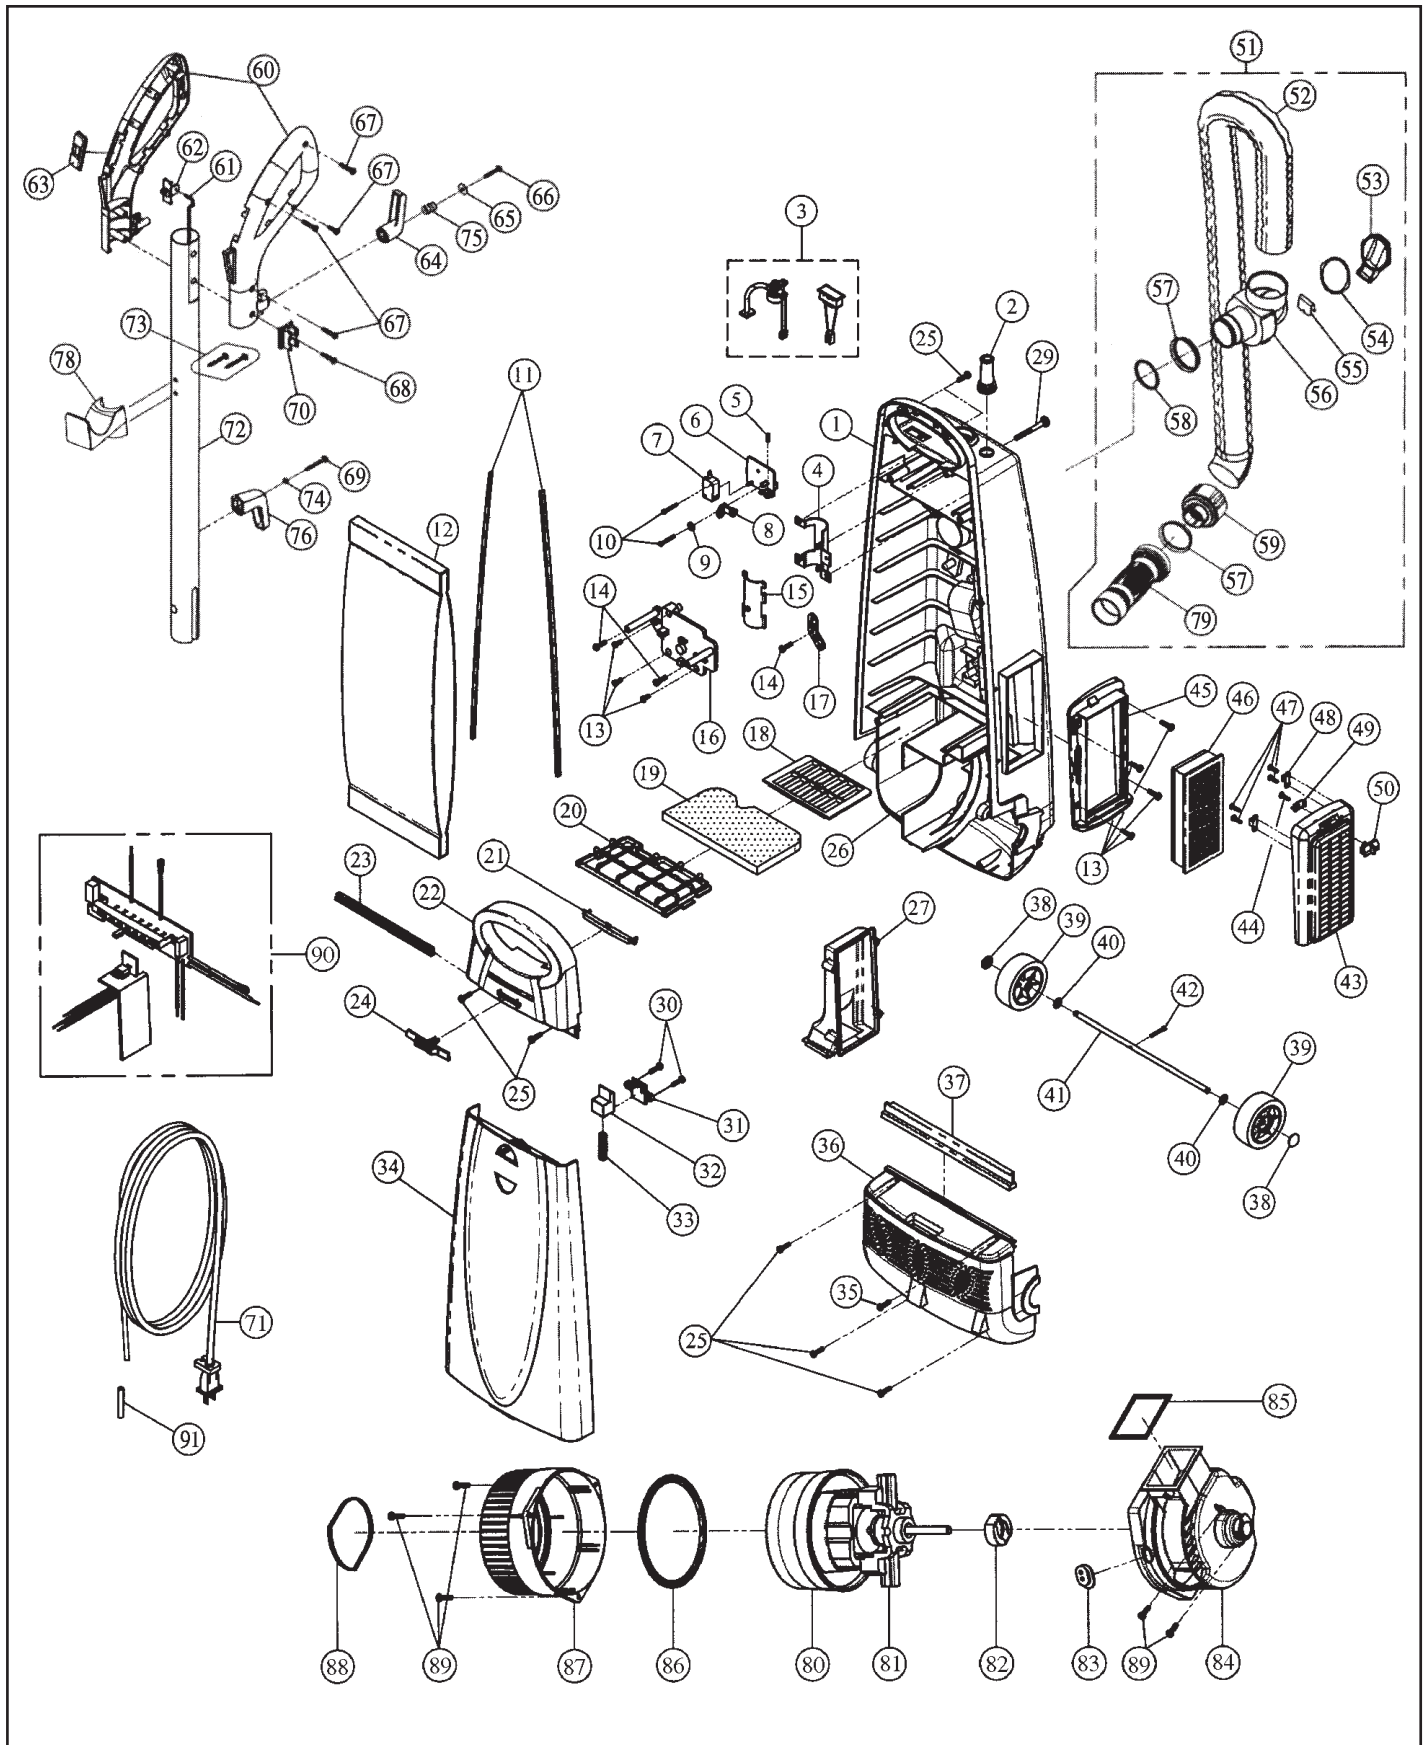

CIRRUS/PROGRADE Original & Replacement

Model CR89, CR99

Original & Replacement **CIRRUS/PROGRADE**

Model CR89, CR99

KEY	PART NO	DESCRIPTION	KEY	PART NO	DESCRIPTION
1	C-75010	Dust Compartment (Blue)	48	C-75890	Filter Cover Fitting
2	C-32002	Rubber Boot (Gray)	49	C-75895	Filter Cover Knob Fitting
3	C-36401	Vacuum Sensor & Full Bag Indicator	50	C-75898	Filter Cover Knob (Gray)
4	C-70590	Handle Fitting (Rear)	51	C-40006	Stretch Hose Complete (Gray)
5	C-77023	Switch Activator Spring	52	C-40052	Stretch Hose
6	C-75092	Switch Mounting Plate	53	C-75057	Suction Inlet Lid (Gray)
7	C-36000	Switch	54	C-76020	Suction Inlet Lid Seal
8	C-34520	Switch Activator	55	C-77031	Suction Inlet Lid Spring
9	C-77024	Plastic Washer	56	C-75055	Suction Inlet (Gray)
10	C-77025	Screw	57	C-76080	Suction Inlet Seal (Large)
11	C-76900	Dust Compartment Side Seals	58	C-76081	Suction Inlet Seal (Small)
12	C-14000	HEPA Type Paper Bag 6 Pk	59	C-45001	Hose Cuff (Gray)
12	C-14005	Micro Filtration Paper Bag 12 Pk	60	C-70251	Handle Grip (Gray)
13	C-77003	Screw	61	C-34500	Handle Lever Rod
14	C-77032	Screw	62	C-34505	Switch Knob
15	C-70591	Handle Fitting (Front)	63	C-34511	Switch Window (Gray)
16	C-75090	Printed Circuit Board Holder	64	C-70505	Upper Cord Hook (Gray)
17	C-32002	Cord Holder (Black)	65	C-77005	Spring Washer
18	C-18402	Filter Supporter Screen	66	C-77003	Screw
19	C-18007	Secondary Carbon Filter	67	C-77000	Screw
20	C-18422	Bag Support (Red)	68	C-77003	Screw
21	C-75700	LED Light Window (Clear)	69	C-77012	Screw
22	C-75906	Switch Housing Cover (Blue)	70	C-70521	Handle Cord Clip
23	C-76902	Dust Cover Seal	71	C-30005	Power Cord 33' 17/2 (Gray)
24	C-75590	Slide Knob (Gray)	72	C-70002	Handle Tube
25	C-77026	Screw	73	C-77034	Screw
26	C-76022	Motor Compartment Seals	74	C-77014	Washer
27	C-75899	Motor Exhaust Housing W/Gasket	75	C-77010	Cord Hook Spring
29	C-77030	Handle Screw	76	C-70506	Lower Cord Hook (Gray)
30	C-70000	Screw	78	C-70763	Stretch Hose Holder (Gray)
31	C-75804	Latch Bracket (Gray)	79	C-45002	Long Hose Cuff
32	C-75027	Cover Latch (Gray)	80	C-60010	Lamb Motor Twin Fan
33	C-77027	Cover Latch Spring (Gray)	81	C-63000	Carbon Brush
34	C-75504	Dust Compartment Cover CR89	82	C-62010	Motor Mount (Front)
34	C-75505	Dust Compartment Cover CR99	83	C-32600	Cord Clip Rubber
35	C-70000	Screw	84	C-62020	Motor Support Cover (Black)
36	C-75038	Motor Cover Assembly (Blue)	85	C-76030	Motor Support Cover Foam
37	C-76010	Motor Cover Seal	86	C-62025	Motor Mount (Rear)
38	C-71505	Cap Nut	87	C-62033	Motor Support Housing (Black)
39	C-71001	Rear Wheel (Black)	88	C-76033	Motor Support Housing Foam
40	C-77033	Washer	89	C-70000	Screw
41	C-71003	Rear Wheel Shaft	90	C-36050	Printed Circuit Board
42	C-77034	Screw	91	C-32090	Cord Protector
43	C-75824	Filter Cover (Blue)			
44	C-77035	Screw			
45	C-75828	Filter Holder (Blue)			
46	C-18054	HEPA Filter			
47	C-77035	Screw			