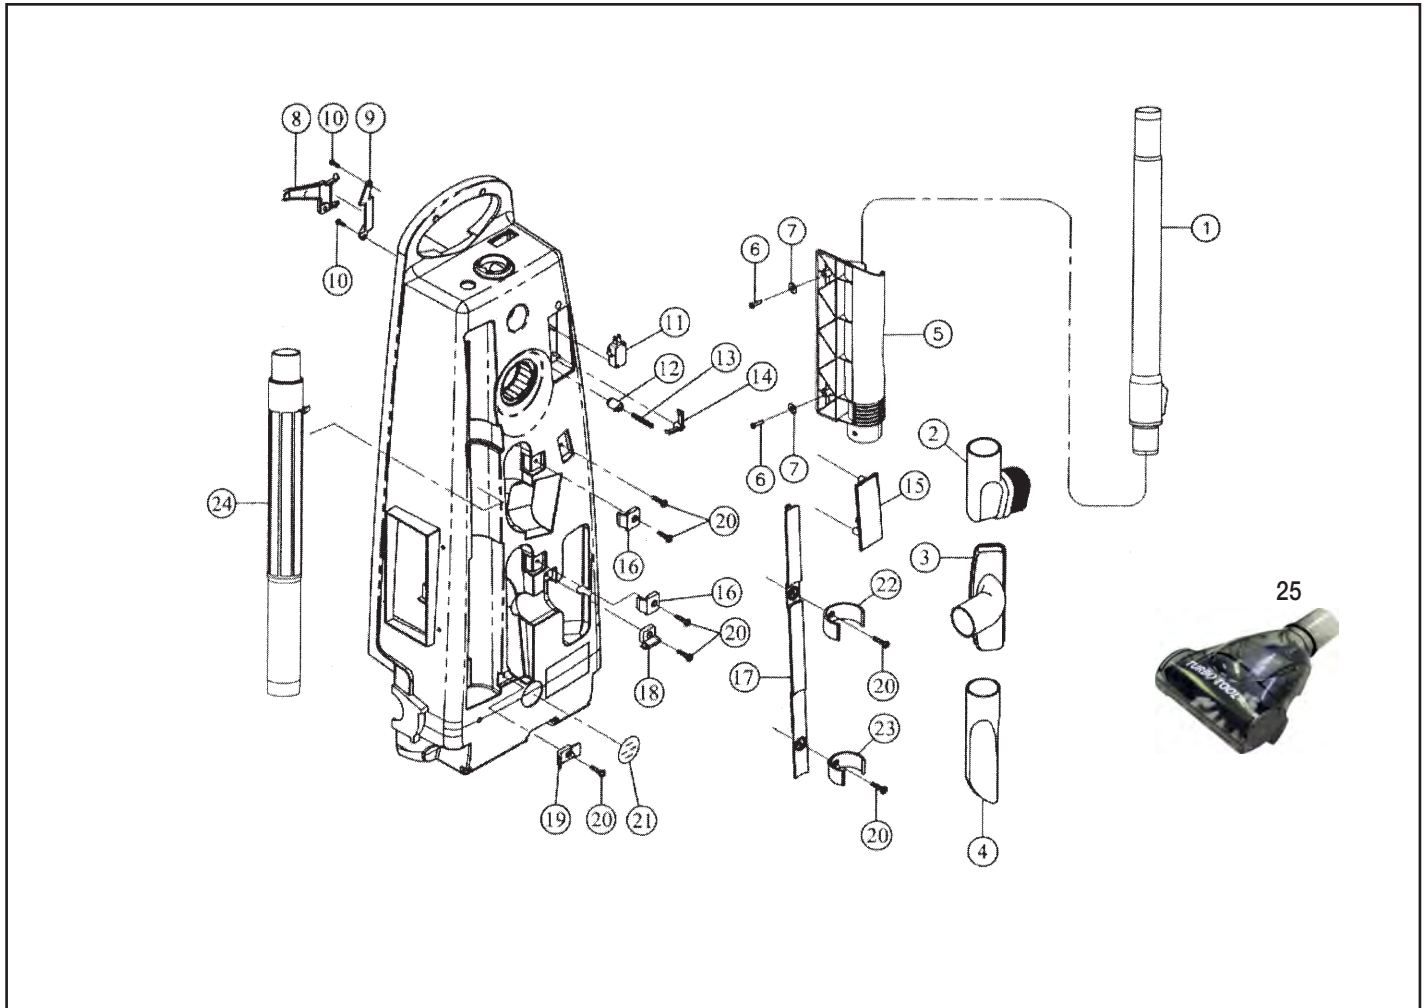

CIRRUS/PROGRADE Original & Replacement

Models CR79, CR89, CR99

KEY	PART NO	DESCRIPTION	KEY	PART NO.	DESCRIPTION
1	C-50008	Telescopic Wand Complete Metal	15	C-75104	Check Bag Cover (Green) CR79
2	C-53000	Dusting Brush (Gray)	15	C-75106	Check Bag Cover (Blue) CR89
3	C-52000	Upholstery Tool (Gray)	16	C-75080	Tool Clip (Gray)
4	C-54000	Crevice Tool (Gray)	17	C-75082	Motor Cord Cover (Green) CR79
5	C-75061	Wand Retainer CR79 Green	17	C-75084	Motor Cord Cover (Blue) CR89, CR99
5	C-75062	Wand Retainer CR89 Blue	18	C-75076	Upholstery Tool Clip (Gray)
6	C-77000	Screw	18	C-75074	Wand Retainer Clip (Gray)
7	C-77005	Washer	20	C-77000	Screw
8	C-16000	Check Bag Lever (Red)	21	C-74000	Warning Label
9	C-16010	Check Bag Lever Holder (Red)	22	C-75072	Upper Wand Clip (Gray)
10	C-77000	Screw	23	C-75070	Loer Wand Clip (Gray)
11	C-34050	Switch	24	C-50009	Plastic Extension Wand
12	C-75100	Check Bag Round Knob	25	FA-5716	Air-Driven Upholstery Nozzle CR99
13	C-77058	Check Bag Spring		RO-UTT020	Belt For Air-Driven Upholstery Tool CR99
14	C-75102	Check Bag Crank