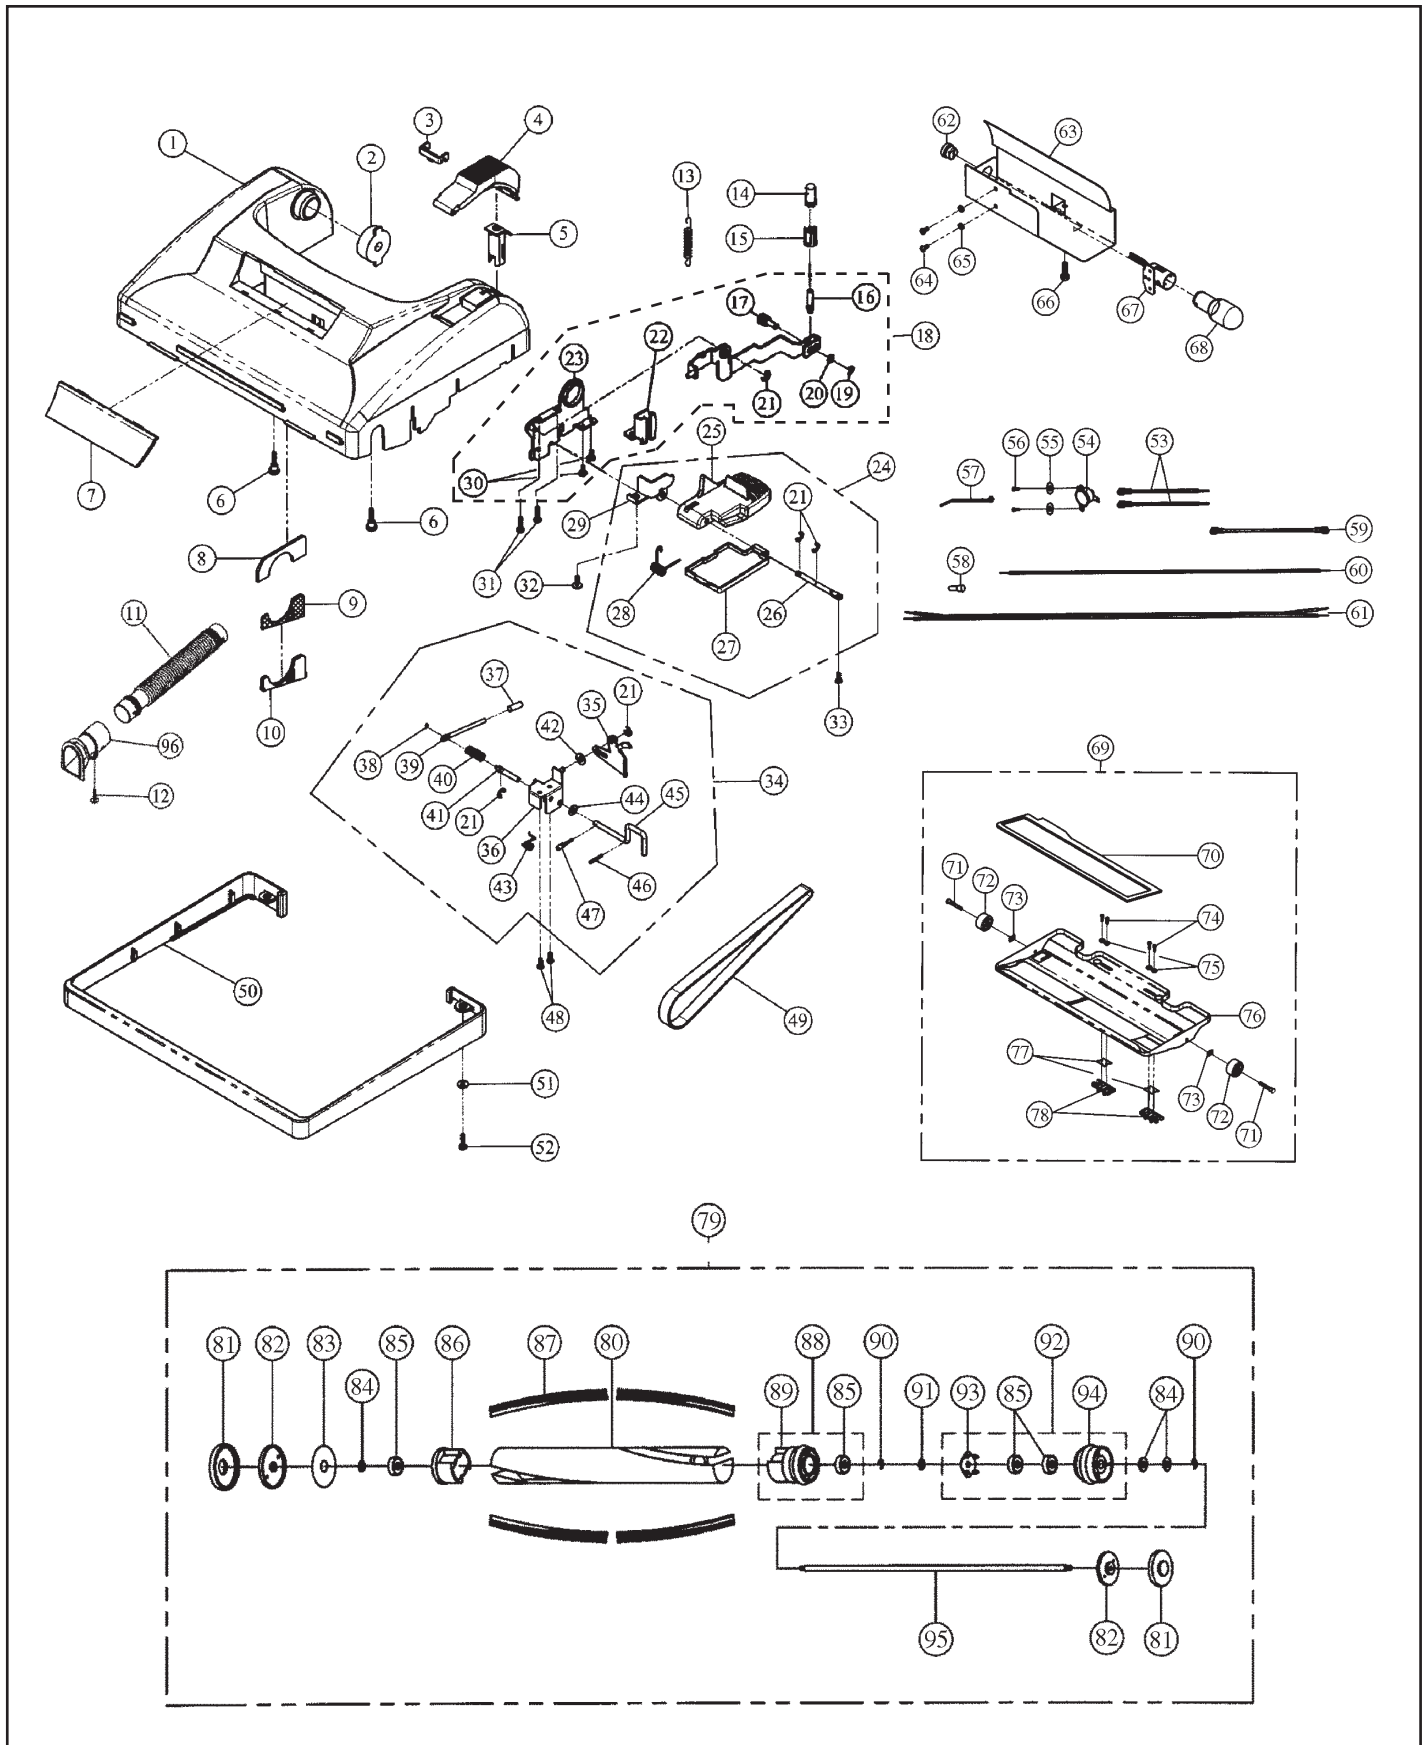

CIRRUS/PROGRADE Original & Replacement

Model CR89, CR99

Original & Replacement **CIRRUS/PROGRADE**

Model CR89, CR99

KEY	PART NO	DESCRIPTION	KEY	PART NO.	DESCRIPTION
1	C-73004	Nozzle Housing CR89	53	C-36908	Lead Wire (Black)
1	C-73005	Nozzle Housing CR99	54	C-36005	Thermal Switch
2	C-73400	Plastic Bushing (Black)	55	C-77005	Washer
3	C-73630	Clutch Pedal Pivot (Gray)	56	C-77047	Screw
4	C-73632	Carpet/Floor Pedal (Gray)	57	C-32003	Cord Clip
5	C-73634	Clutch Pedal Ring Holder (Black)	58	SS-3270	Wire Nut
6	C-77039	Bottom Plate Lock Screw	59	C-36906	Lead Wire Black
7	C-73410	Clear Lens	60	C-36904	Lead Wire White
8	C-73480	Nozzle Housing Felt Packing	61	C-36902	Lead Wire White
9	C-73484	Vented Support Felt Packing	62	C-36914	Wire Bushing
10	C-73482	Vented Support Fitting	63	C-73412	Reflector
11	C-40007	Nozzle Hose	64	C-77046	Screw
12	C-77040	Screw	65	C-77045	Spring Washer
13	C-77048	Clutch Crank Rod Spring	66	C-70000	Screw
14	C-73635	Upper Clutch Pedal Ring (Black)	67	C-73414	Bulb Socket
15	C-73636	Lower Clutch Pedal Ring (Black)	68	FA-3515	Light Bulb
16	C-73637	Clutch Pedal Ring Pin	69	C-76100	Bottom Plate Assembly
17	C-73638	Clutch Crank Rod Pin	70	C-76001	Bottom Plate Seal
18	C-73647	Clutch Crank Rod Ass'y (Includes Items 16-23, 30)	71	C-71010	Front Plate Wheel Pin
19	C-77049	E-Clip	72	C-71011	Front Wheel (Black)
20	C-77050	Washer	73	C-77015	Push-On Nut
21	C-77051	E-Clip	74	C-77016	Screw
22	NLA	Clutch Crank Rod Pin Holder (Order C-73647)	75	C-77017	Bottom Plate Latch Washer
23	C-73641	Pedal Frame Holder	76	C-76101	Bottom Plate
24	C-73642	Foot Pedal Complete (Gray)	77	C-77018	Bottom Plate Latch Spring
25	C-73643	Foot Pedal (Gray)	78	C-76400	Bottom Plate Latch (Black)
26	C-73782	Foot Pedal Shaft	79	C-20002	Agitator Assembly
27	C-73792	Rear Belt Cover (Gray)	80	C-20500	Agitator Core
28	C-77052	Foot Pedal Spring	81	C-20510	Rubber End Cover (Black)
29	C-73646	Pedal Frame	82	C-20512	End Cap
30	C-77046	Screw	83	C-77036	Agitator Felt Washer
31	C-77043	Screw	84	C-77037	Washer
32	C-77052	Screw	85	C-62000	Agitator Bearing
33	C-77032	Screw	86	C-20514	Agitator Bearing Holder
34	C-73500	Clutch Crank Rod Frame Complete	87	C-22000	Brush Strip
35	C-73502	Clutch Crank Rod	88	C-20524	Clutch Pulley (Large) Complete
36	C-73504	Clutch Crank Rod Frame	89	C-20525	Clutch Pulley (Large)
37	NLA	Clutch Lever Boot (Order C-73500)	90	C-77028	E-Clip
38	C-77053	E-Clip	91	C-77038	Washer
39	C-73508	Clutch Lever	92	C-20526	Clutch Pulley (Small) Complete
40	C-77054	Clutch Crank Rod Spring	93	C-20528	Clutch Pulley (Small) Cover
41	C-73501	Clutch Crank Rod Frame Shaft	94	C-20527	Clutch Pulley (Small)
42	C-77055	Washer	95	C-20522	Agitator Shaft
43	C-77056	Rod Frame Shaft Spring	96	C-73430	Hose Inlet Fitting
44	C-77037	Washer			
45	C-73512	Clutch Crank Rod			
46	C-77057	Spring Pin			
47	C-73514	Clutch Crank Rod Pin			
48	C-77032	Screw			
49	C-10000	Belt 2 Pk			
50	C-74102	Furniture Guard (Gray)			
51	C-77044	Washer			
52	C-77000	Screw			

REVISED 5/09

1-800-321-2664