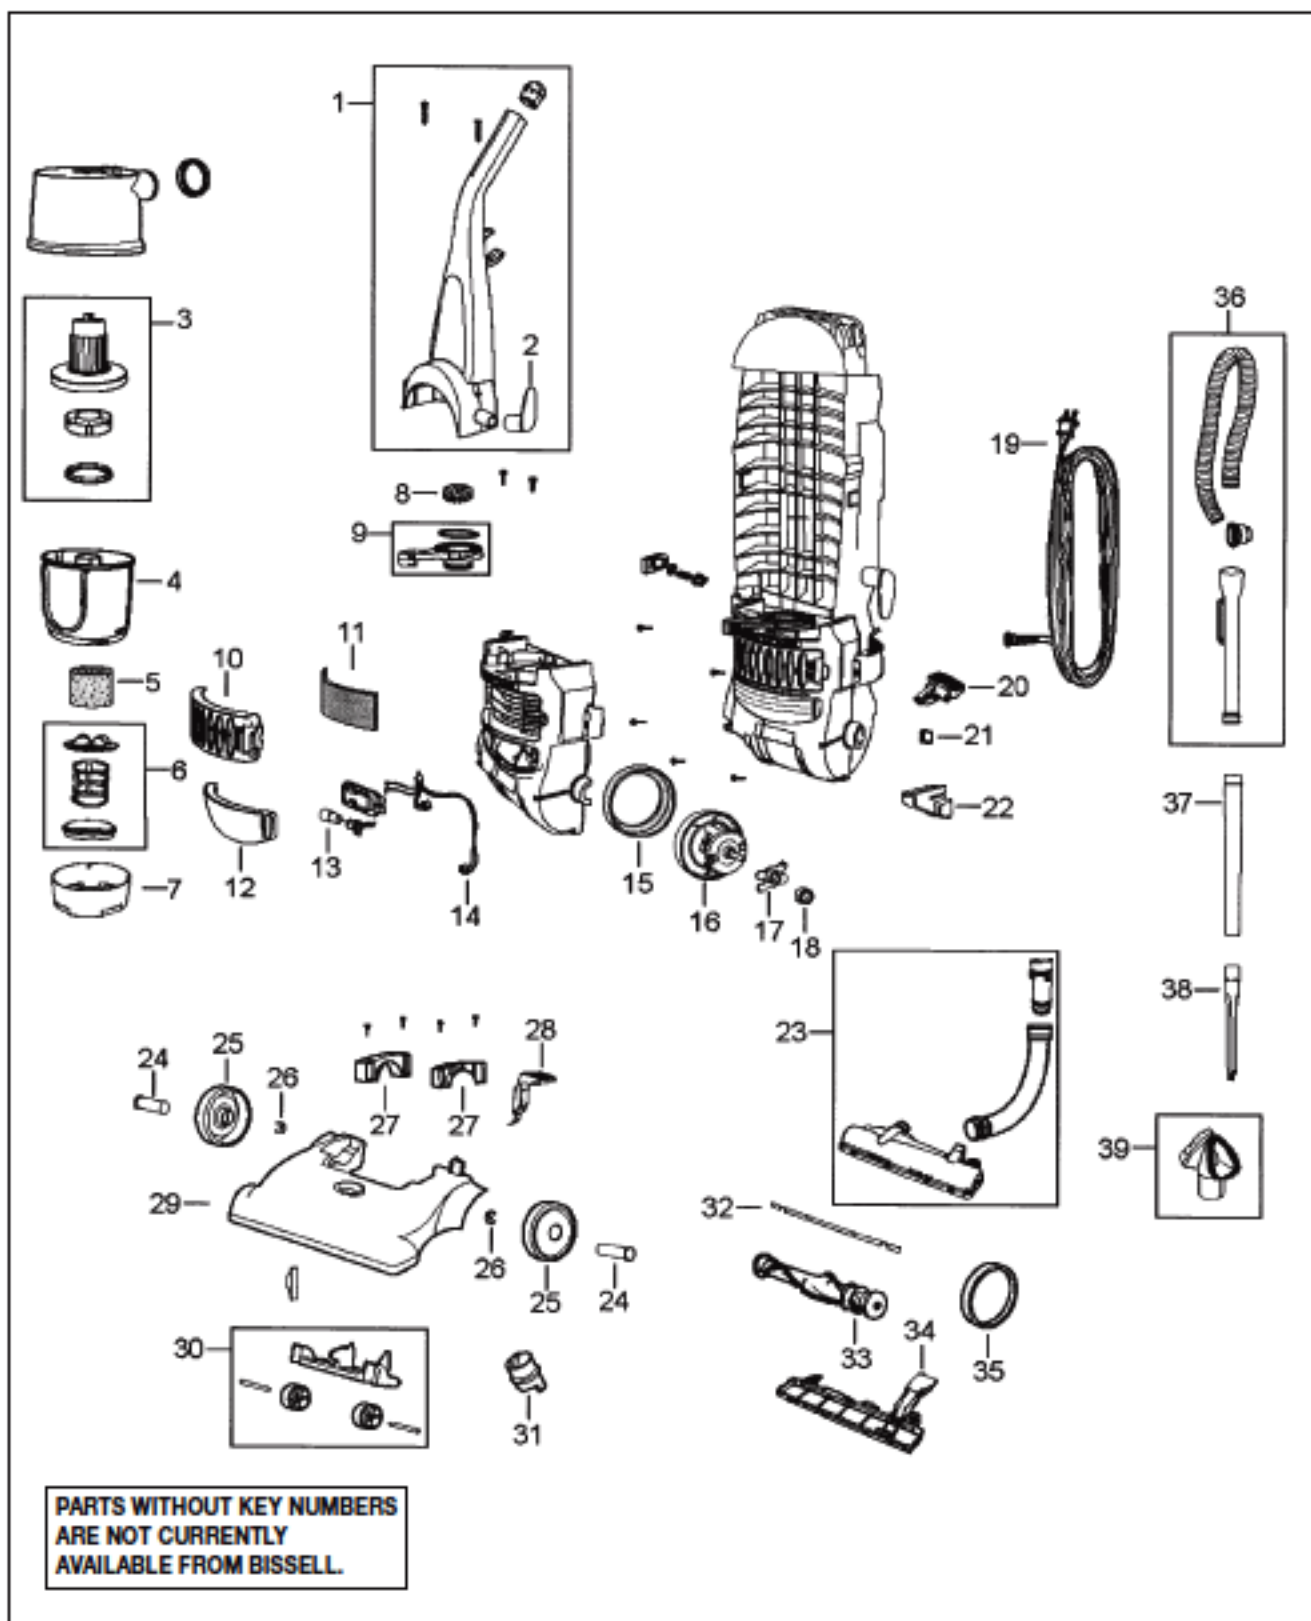

BISSELL Original & Replacement

POWERFORCE CLEANVIEW BAGLESS Model 6579, 6594

Original & Replacement **BISSELL** POWERFORCE CLEANVIEW BAGLESS Model 6579, 6594

KEY	PART NO.	DESCRIPTION	KEY	PART NO.	DESCRIPTION
1	B-203-1197	Upper Handle Ass'y	25	B-203-2070	Rear Wheel 6579
2	B-203-1198	Cord Wrap Upper	26	B-203-2548	E-Ring
3	NLA	Cyclone Ass'y - Midnight Blue (Order B-203-1180)	27	B-203-1222	Nozzle Clamp 6594
3	B-203-1180	Cyclone Ass'y - Gray	27	B-203-1112	Nozzle Clamp 6579
4	B-203-1181	Dirt Cup	28	B-203-1223	Handle Release Pedal 6594
5	B-203-1192	Foam Filter Cover Style 9 & 10	28	B-203-1044	Handle Release Pedal 6579
6	B-203-1183	Pleated HEPA Dirt Cup Filter	29	B-203-1219	Nozzle Housing - Midnight Blue
7	B-203-1182	Filter Cup	29	B-203-2129	Nozzle Housing - Black
8	B-203-1215	Lever Filter	29	NLA	Nozzle Housing Green (Order B-203-2129)
9	B-203-1190	Lock n' Seal Lever	30	B-203-1015	Front Wheel Ass'y 6594
10	B-203-1191	Filter Grille	30	B-203-2556	Front Wheel Ass'y 6579
11	B-203-1194	Exhaust Filter	31	B-203-1188	Height Adjustment Knob 6594
12	B-203-1242	Lens	31	B-203-1095	Height Adjustment Knob 6579
13	B-203-1007	Bulb	32	B-203-1241	Bumper
14	NLA	Wire Harness - Thermo	33	B-203-1195	Brushroll 6594
15	B-203-1218	Motor Cushion - Large	33	B-203-1016	Brushroll 6579
16	B-203-1214	Motor	34	B-203-1185	Bottom Plate 6594
17	B-203-1217	Motor Support	34	B-203-1091	Bottom Plate 6579
18	B-203-1107	Motor Cushion - Small	35	B-32074	Belt, Style 7, 9 & 10 2 Pk
19	B-203-1067	Power Cord 35'	35	BR-1007	Belt, Style 7, 9 & 10
20	B-203-1199	Switch Pedal	36	B-203-1216	Hose Ass'y
21	B-203-1243	Main Switch	37	B-203-1022	Extension Wand 6594
22	B-203-1212	Switch Cap	37	B-203-1084	Extension Wand 6579
23	B-203-1240	Case Drum Ass'y 6594	38	B-203-1063	Crevice Tool
23	B-203-1110	Case Drum Ass'y 6579	39	B-203-1099	Dust Brush Combo Tool
24	B-203-2547	Axle			
25	B-203-2037	Rear Wheel 6594			NLA = No Longer Available