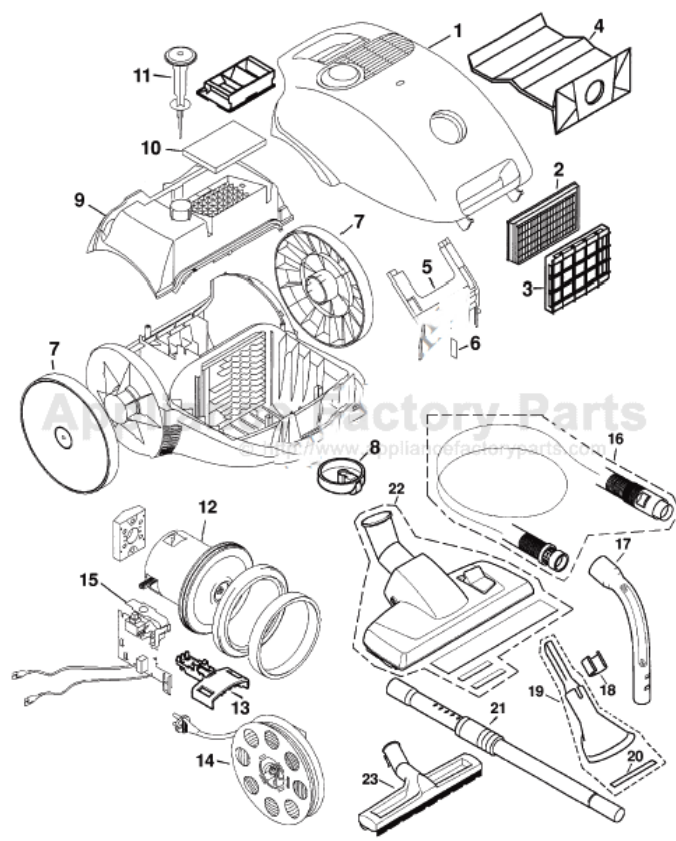

This Owner's Manual is provided and hosted by [Appliance Factory Parts](#).

BOSCH BSA2222 Owner's Manual

[Shop genuine replacement parts for BOSCH BSA2222](#)

[Find Your BOSCH Vacuum Cleaner Parts - Select From 27 Models](#)

----- Manual continues below part list -----

Available Replacement Parts for BOSCH BSA2222

BO-484341	BAG FRAME HOLDER
BO-57002	POLYMATIC FLOOR NOZZLE
BOR-1477	Vacuum Cleaner bag Bosch 5 pack

BOSCH Original & Replacement

COMPACT Model BSA2200, BSA2222

Original & Replacement **BOSCH**

COMPACT Model BSA2200, BSA2222

KEY	PART NO.	DESCRIPTION
1	BO-367441	Lid, Complete Black
1	BO-367365	Lid, Complete Burgundy
2	BO-18000	Secondary Filter HEPA
3	BO-484349	Secondary Frame, Filter
4	BO-14000	Paper Bag, Type G Micro 5 Pk
4	BOR-1437	Paper Bag, Type G Envirocare 5 Pk
5	BO-484341	Bag Frame Holder
6	BO-170460	Bag Spring Holder
7	BO-71000	Rear Wheel
8	BO-030169	Front Castor
9	BO-367347	Rear Housing
10	BO-172139	Exhaust Filter
11	BO-189600	Motor Regulator
12	BO-484329	Motor Complete
13	BO-72005	Holder
14	BO-367350	Cord Reel Complete
15	BO-189595	Motor Module
16	BO-40000	Hose Ass'y Only
17	BO-482208	Handle
18	BO-181450	Tool Holder Clamp
19	BO-52000	Attachment Tool, 2 In 1
20	BO-031025	Upholstery Tool Strip
21	BO-50002	Telescopic Wand
22	BO-57002	Polymatic Floor Nozzle
23	BO-55000	Hardwood Floor Brush