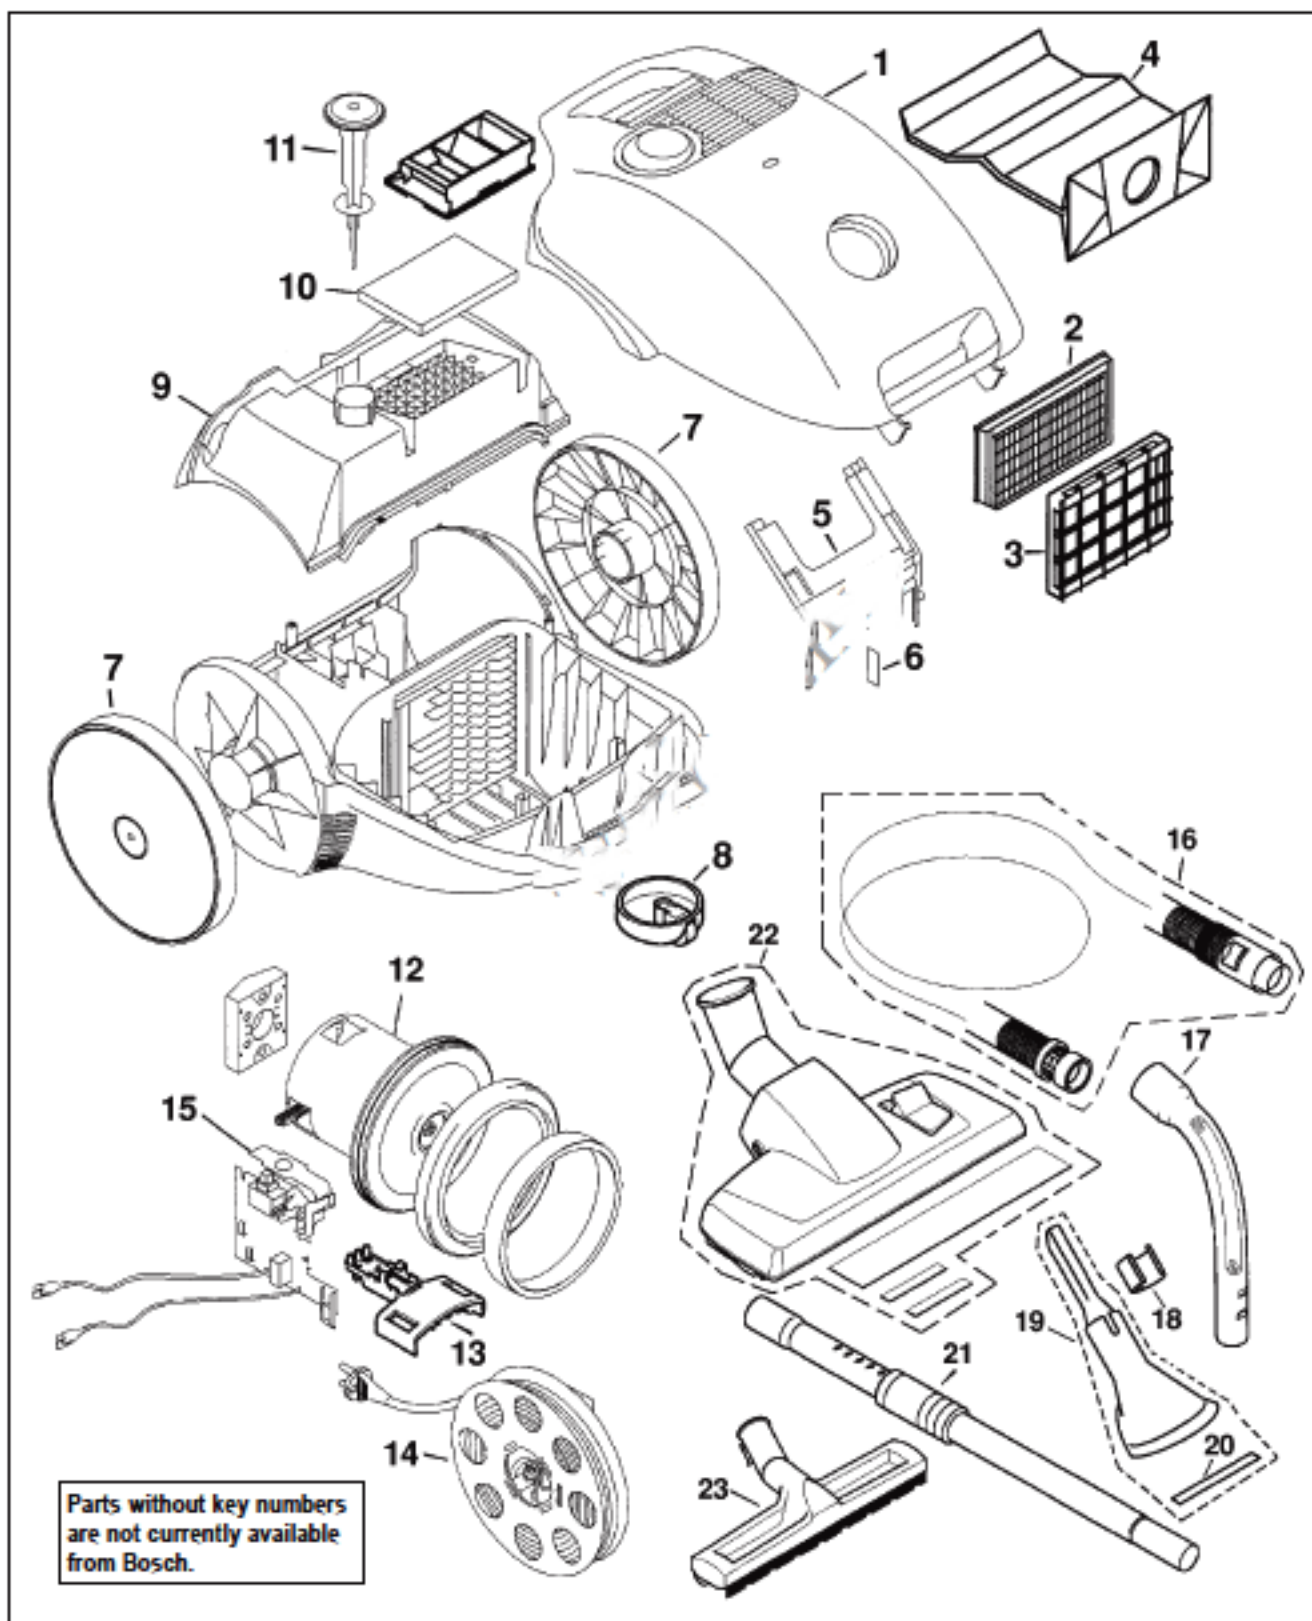

This Owner's Manual is provided and hosted by [Appliance Factory Parts](#).

BOSCH BSA2222 Owner's Manual

[Shop genuine replacement parts for BOSCH BSA2222](#)

[Find Your BOSCH Vacuum Cleaner Parts - Select From 27 Models](#)

----- Manual continues below part list -----

Available Replacement Parts for BOSCH BSA2222

BO-484341	BAG FRAME HOLDER
BO-57002	POLYMATIC FLOOR NOZZLE
BOR-1477	Vacuum Cleaner bag Bosch 5 pack

BOSCH Original & Replacement

COMPACT Model BSA2200, BSA2222

Original & Replacement **BOSCH**

COMPACT Model BSA2200, BSA2222

KEY	PART NO.	DESCRIPTION
1	BO-367441	Lid, Complete Black
1	BO-367365	Lid, Complete Burgundy
2	BO-18000	Secondary Filter HEPA
3	BO-484349	Secondary Frame, Filter
4	BO-14000	Paper Bag, Type G Micro 5 Pk
4	BOR-1437	Paper Bag, Type G Envirocare 5 Pk
5	BO-484341	Bag Frame Holder
6	BO-170460	Bag Spring Holder
7	BO-71000	Rear Wheel
8	BO-030169	Front Castor
9	BO-367347	Rear Housing
10	BO-172139	Exhaust Filter
11	BO-189600	Motor Regulator
12	BO-484329	Motor Complete
13	BO-72005	Holder
14	BO-367350	Cord Reel Complete
15	BO-189595	Motor Module
16	BO-40000	Hose Ass'y Only
17	BO-482208	Handle
18	BO-181450	Tool Holder Clamp
19	BO-52000	Attachment Tool, 2 In 1
20	BO-031025	Upholstery Tool Strip
21	BO-50002	Telescopic Wand
22	BO-57002	Polymatic Floor Nozzle
23	BO-55000	Hardwood Floor Brush