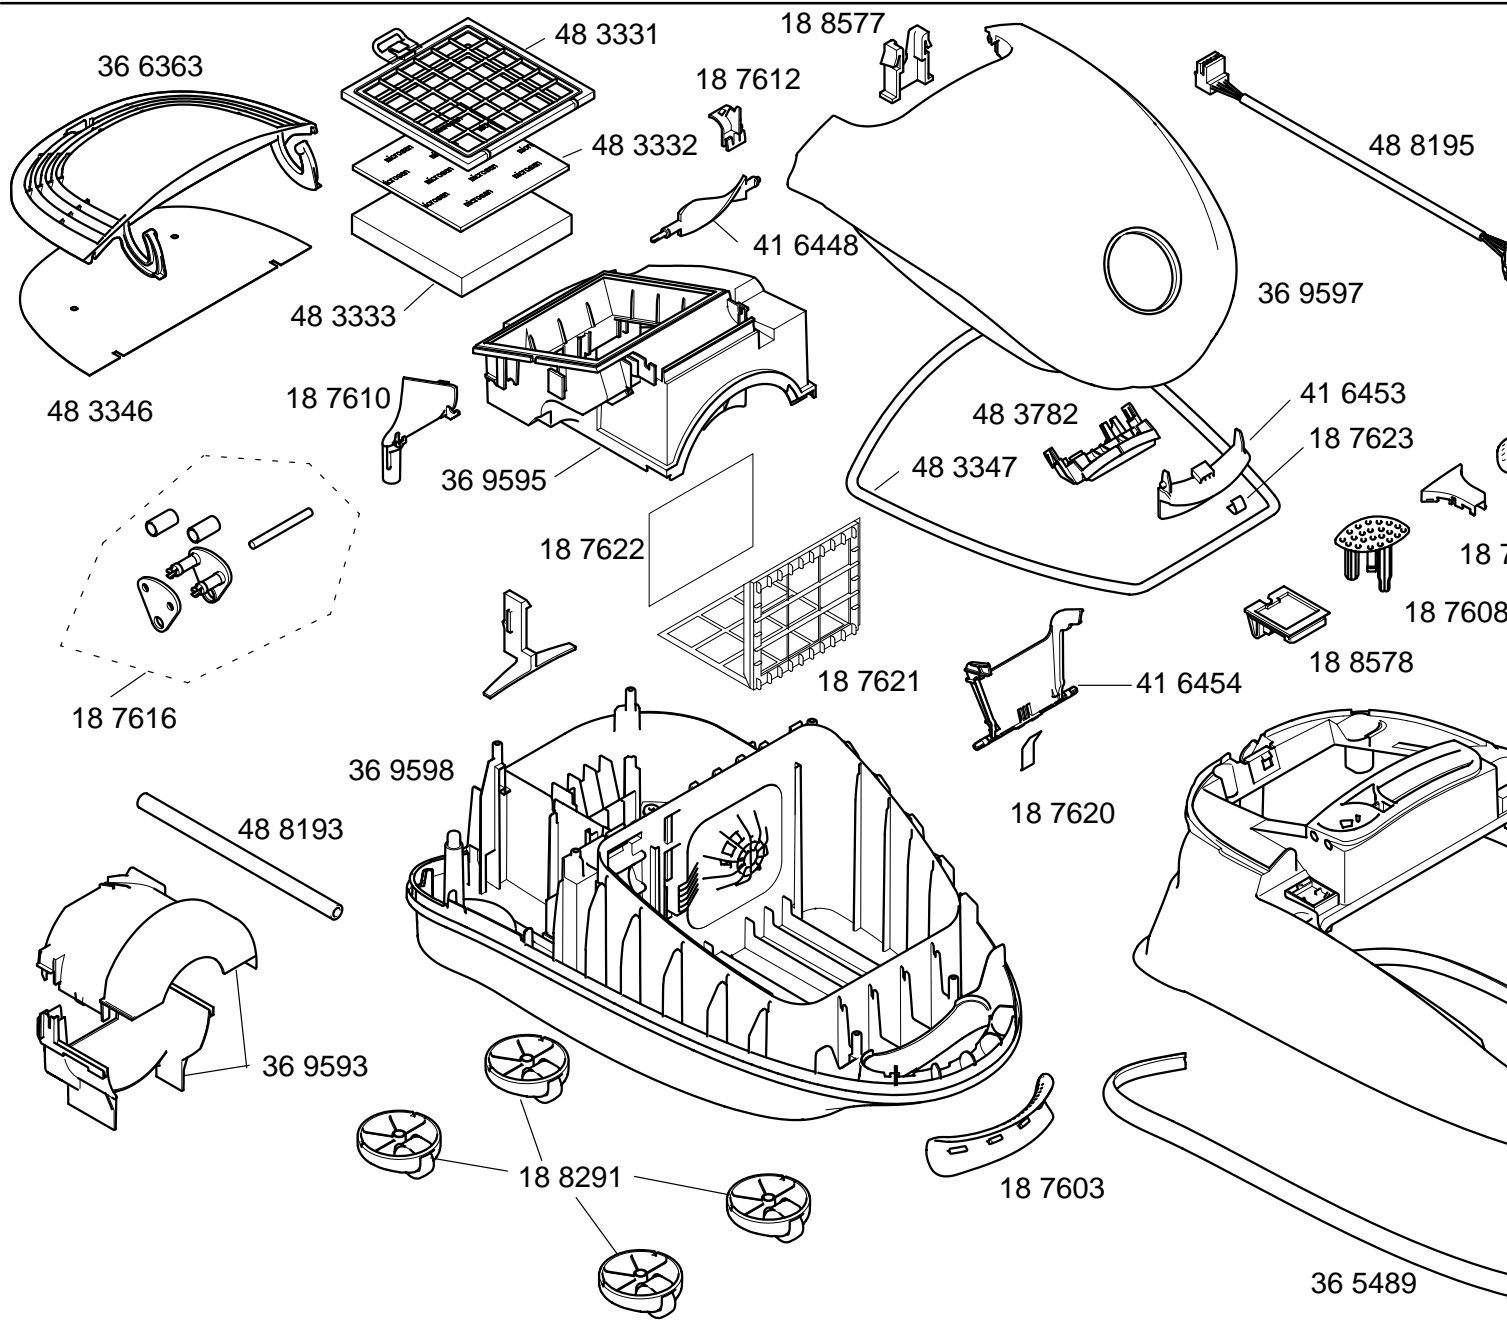

This Owner's Manual is provided and hosted by [Appliance Factory Parts](#).

BOSCH BSG81313 Owner's Manual

[Shop genuine replacement parts for BOSCH BSG81313](#)

[Find Your BOSCH Vacuum Cleaner Parts - Select From 27 Models](#)

----- Manual continues below -----

46 1638
kompl.

36 6234

18 8565

36 6346

36 5500

48 3341