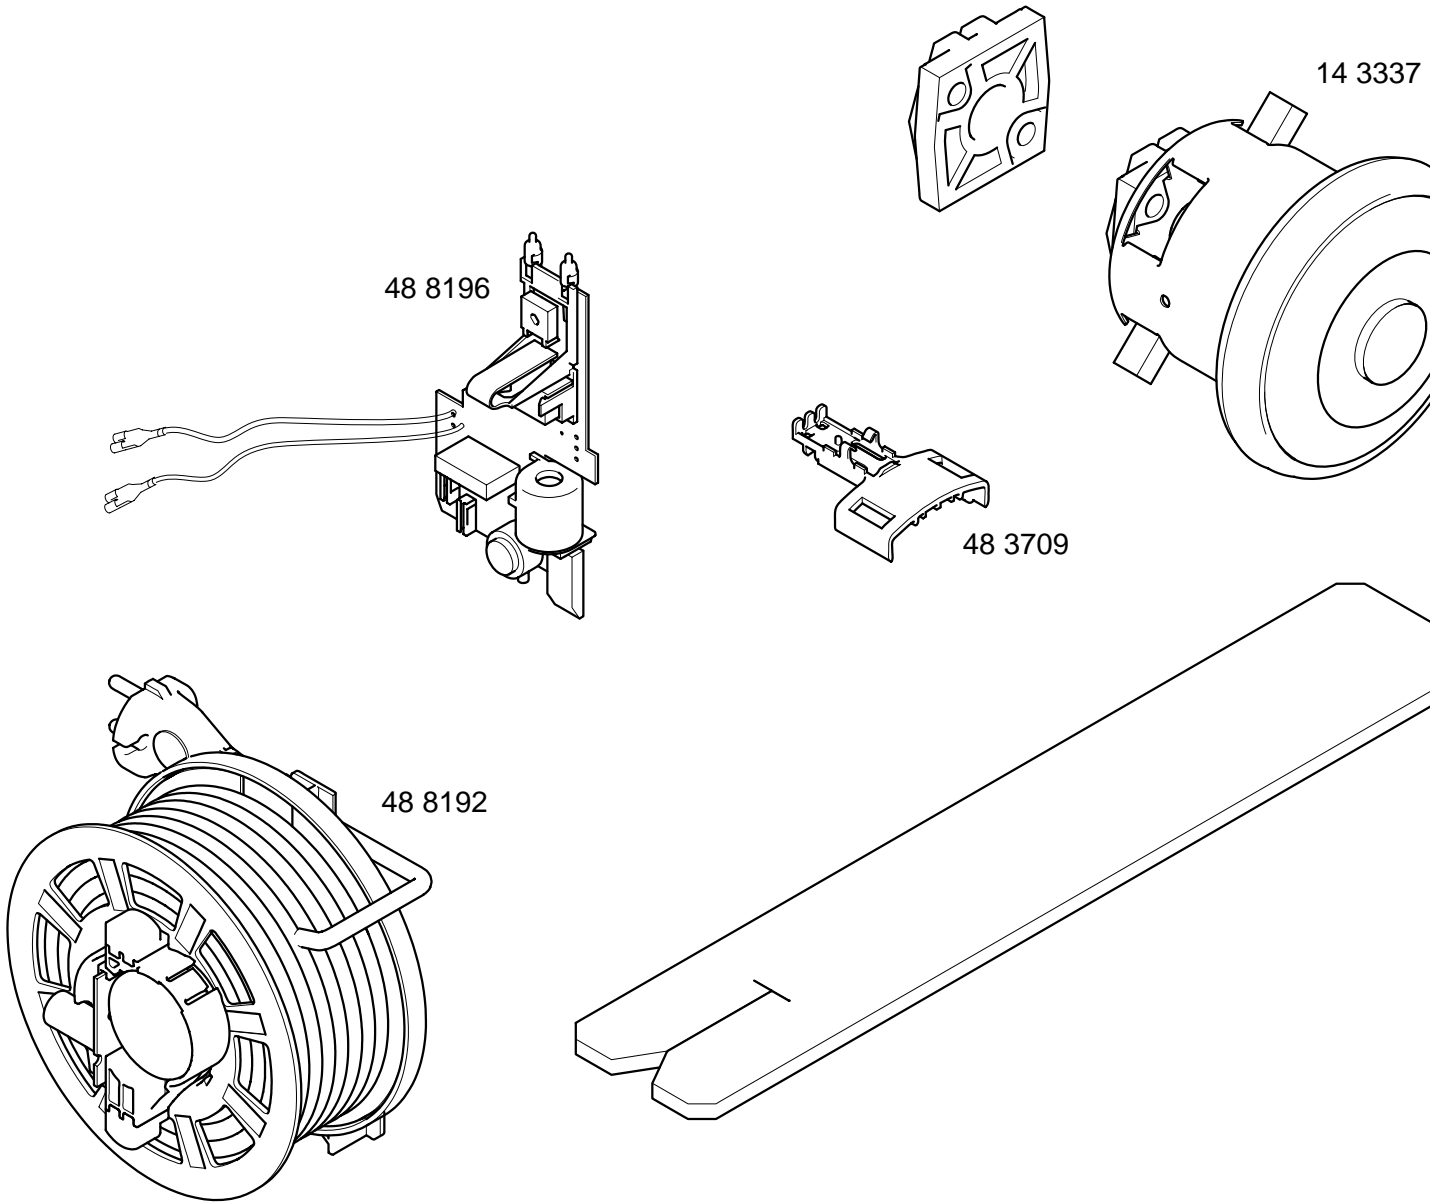

This Owner's Manual is provided and hosted by [Appliance Factory Parts](#).

BOSCH BSG81313 Owner's Manual

[Shop genuine replacement parts for BOSCH BSG81313](#)

[Find Your BOSCH Vacuum Cleaner Parts - Select From 27 Models](#)

----- Manual continues below -----

46 1638
kompl.

36 6234

18 8565

36 6346

36 5500

48 3341