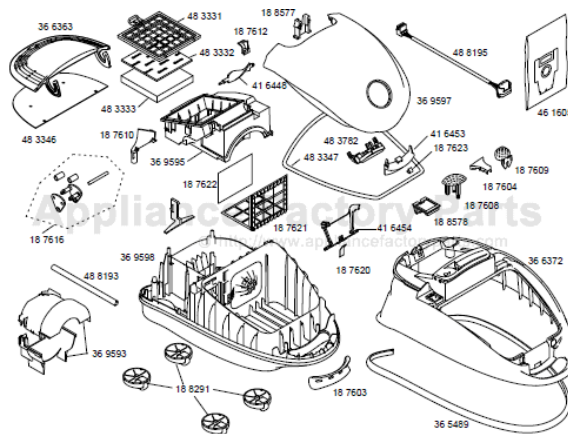

This Owner's Manual is provided and hosted by [Appliance Factory Parts](#).

BOSCH BSG81313 Owner's Manual

[Shop genuine replacement parts for BOSCH BSG81313](#)

[Find Your BOSCH Vacuum Cleaner Parts - Select From 27 Models](#)

----- Manual continues below -----

46 1638
kompl.

36 6234

18 8565

36 6346

36 5500

48 3341