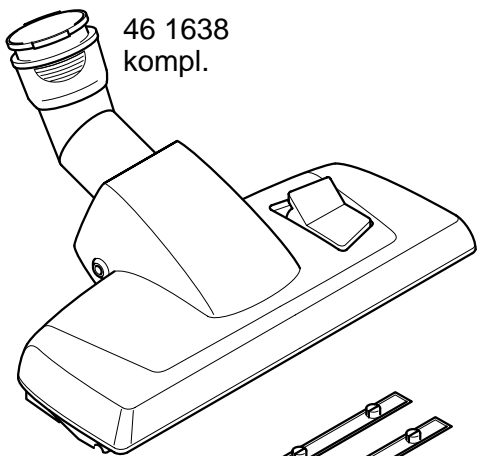

This Owner's Manual is provided and hosted by [Appliance Factory Parts](#).

BOSCH BSG81313 Owner's Manual

[Shop genuine replacement parts for BOSCH BSG81313](#)

[Find Your BOSCH Vacuum Cleaner Parts - Select From 27 Models](#)

----- Manual continues below -----

46 1638
kompl.

36 6234

18 8565

36 6346

36 5500

48 3341