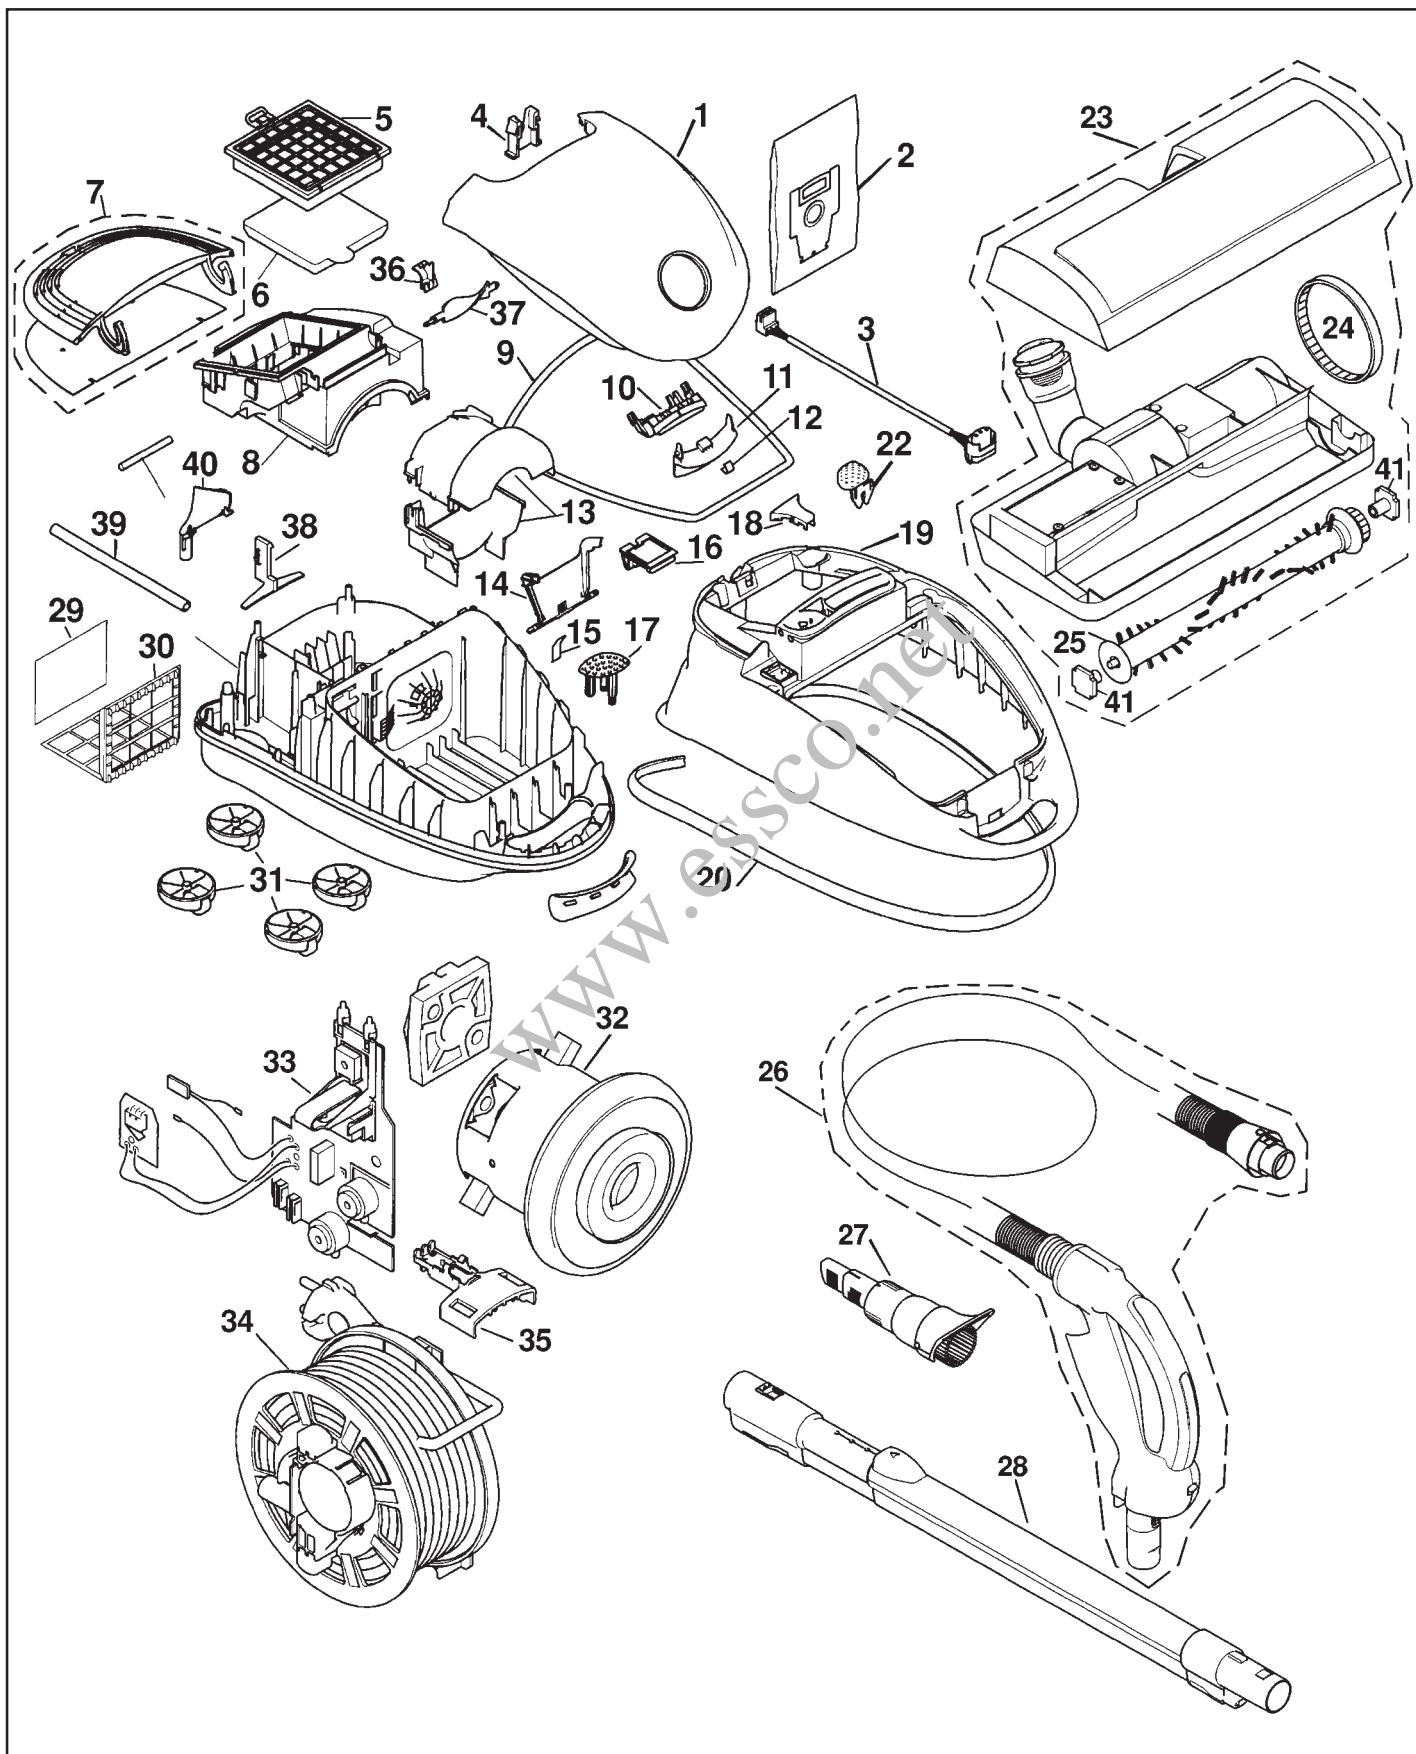

# BOSCH BSG81260 Owner's Manual

[Shop genuine replacement parts for BOSCH BSG81260](#)

[Find Your BOSCH Vacuum Cleaner Parts - Select From 27 Models](#)

----- Manual continues below -----

# BOSCH Original & Replacement

PREMIUM Model BSG81360