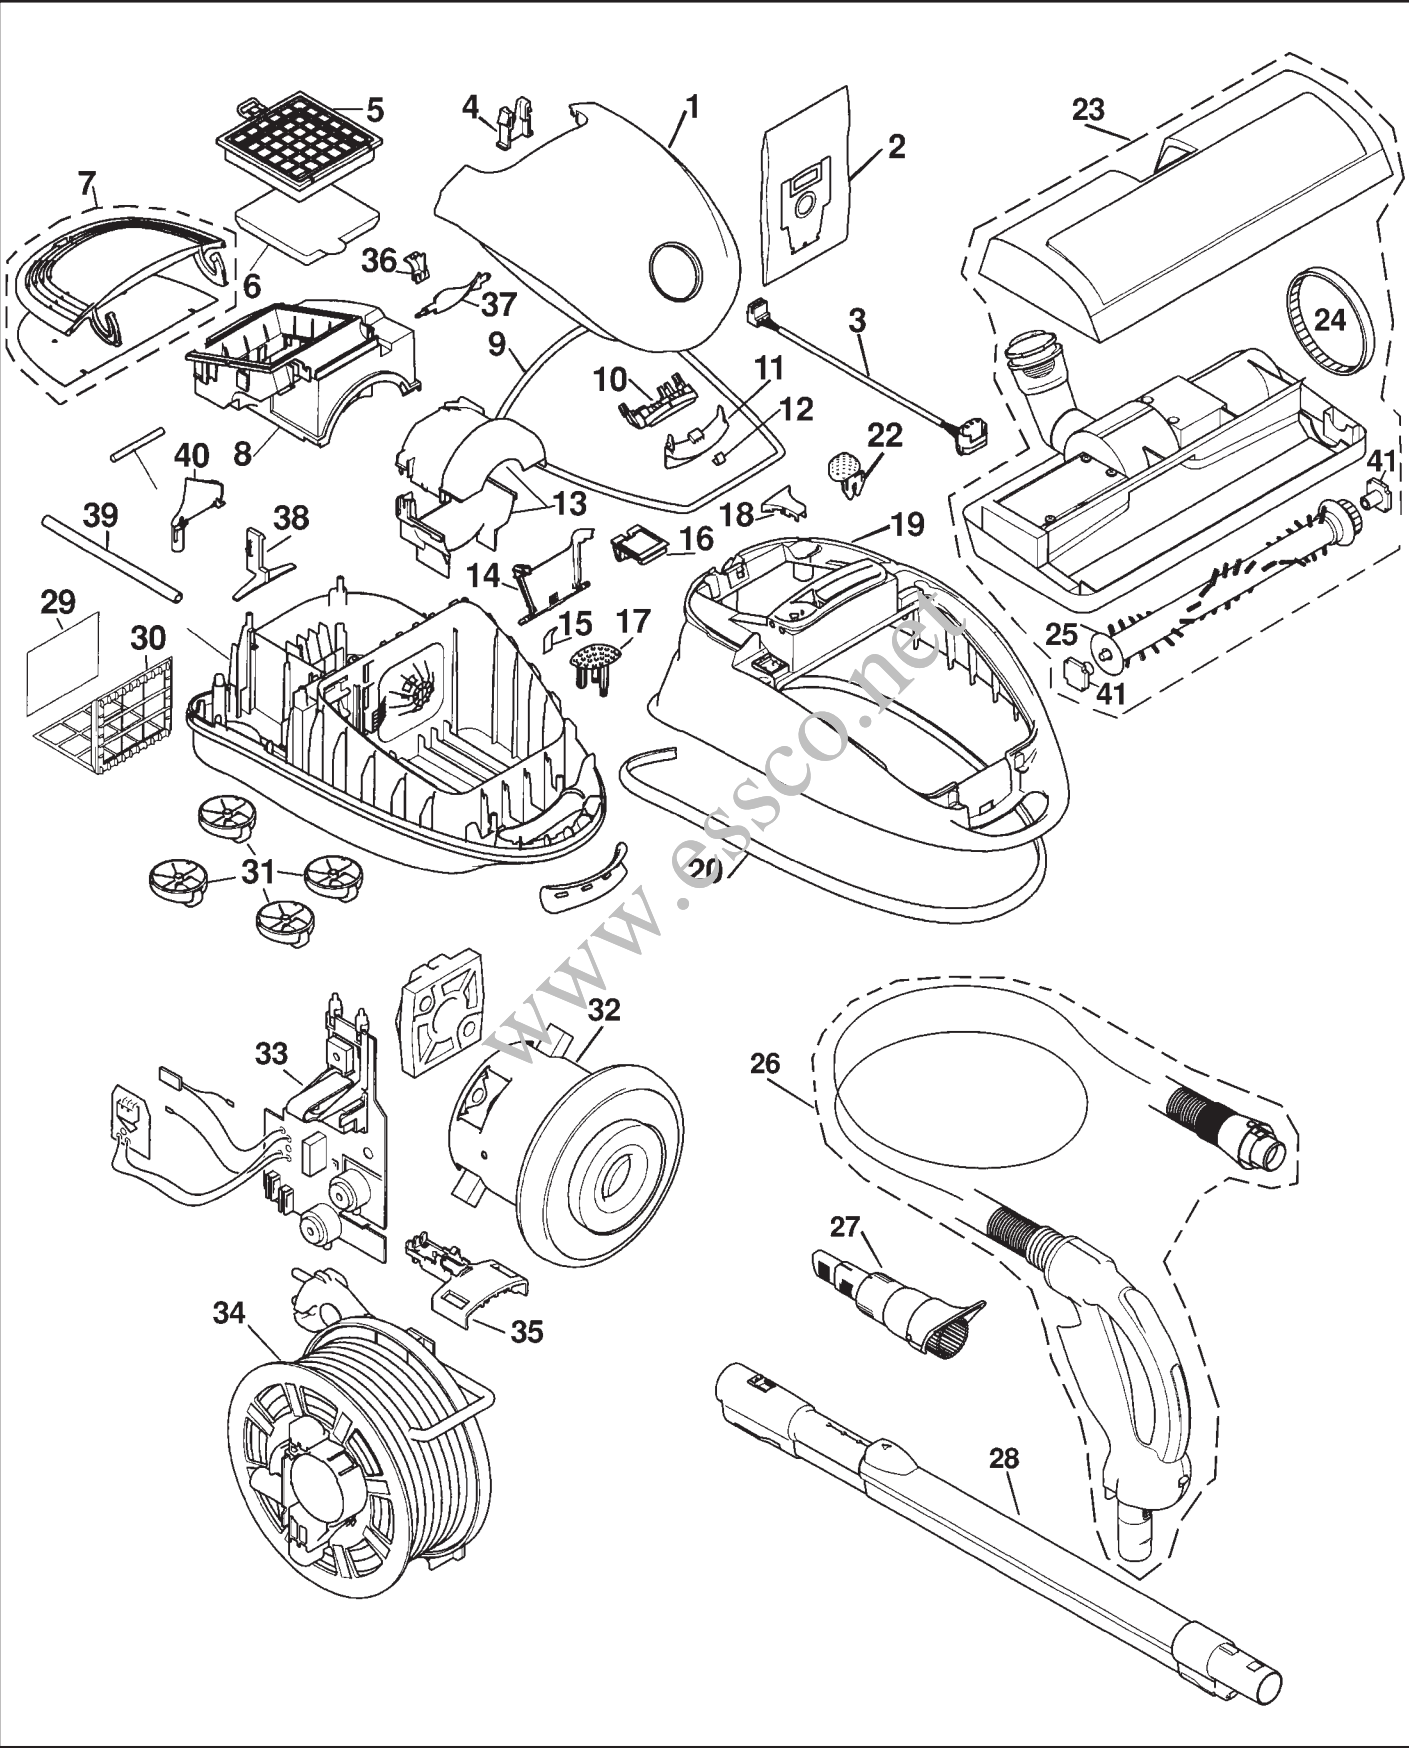

BOSCH Original & Replacement

PREMIUM Model BSG81360

Original & Replacement **BOSCH**

PREMIUM Model BSG81360

| KEY | PART NO. | DESCRIPTION | KEY | PART NO. | DESCRIPTION |
|-----|-----------------|---|-----|-----------|--------------------------------|
| 1 | BO-435396 | Lid, Complete, Burgundy | 22 | BO-187608 | Variable Speed Slide |
| 2 | BO-14010 | Paper Bag, Type P Micro W/Filters 5 PK | 23 | BO-57005 | Power Nozzle |
| 2 | BOR-1446 | Paper Bag Type P Envirocare 5 Pk | 24 | BO-10005 | Geared Belt |
| 3 | BO-488195 | Cord, Cable Supply | 25 | BO-366396 | Brushroll Complete |
| 4 | BO-188577 | Holder | 26 | BO-40010 | Hose Ass'y Complete |
| 5 | BO-18010 | Secondary Filter, HEPA | 27 | BO-483339 | 4 In 1 Tool |
| 6 | BO-18011 | Exhaust Filter, Micro W/Charcoal | 28 | BO-50005 | Electric & Telescopic Wand |
| 7 | BO-366402 | Rear Lid | 29 | BO-18006 | Secondary Filter |
| 8 | BO-369595 | Rear Housing | 30 | BO-187621 | Secondary Filter Frame |
| 9 | BO-483347 | Housing Seal | 31 | BO-188291 | Castor |
| 10 | BO-483782 | Lid Housing Holder | 32 | BO-143337 | Motor Complete |
| 11 | BO-483345 | Lid Lock | 33 | BO-421551 | Motor Module |
| 12 | BO-187623 | Lid Spring | 34 | BO-30760 | Cord Reel Complete |
| 13 | BO-369593 | Motor Housing | 35 | BO-483709 | Holder |
| 14 | BO-416454 | Bag Holder | 36 | BO-187612 | Adapter |
| 15 | BO-187620 | Bag Holder Spring | 37 | BO-416448 | Spindle |
| 16 | BO-188578 | Lid Clamp | 38 | BO-483775 | Lever |
| 17 | BO-187608 | On & Off Knob | 39 | BO-488193 | Tube |
| 18 | BO-188559 | Display | 40 | BO-187610 | Insert |
| 19 | BO-434387 | Top Cover Housing | 41 | BO-483807 | End Cap With Bearing Brushroll |
| 20 | BO-365489 | Bumper Strip | | | |
| 21 | BO-369598 | Case Housing, Bottom | | | |