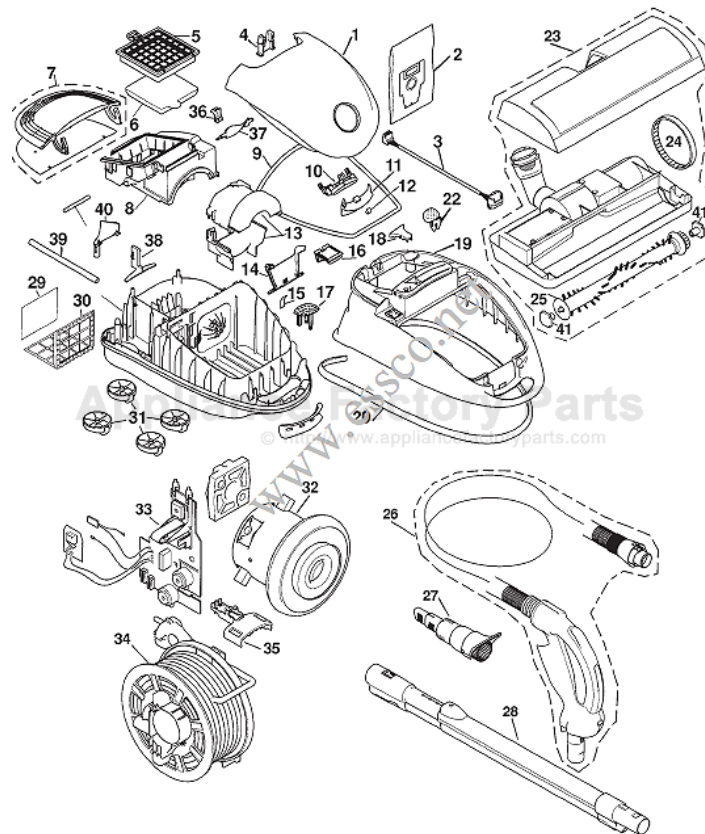

# BOSCH BSG81260 Owner's Manual

[Shop genuine replacement parts for BOSCH BSG81260](#)

[Find Your BOSCH Vacuum Cleaner Parts - Select From 27 Models](#)

----- Manual continues below -----

# BOSCH Original & Replacement

PREMIUM Model BSG81360

# Original & Replacement **BOSCH**

## PREMIUM Model BSG81360

KEY	PART NO.	DESCRIPTION	KEY	PART NO.	DESCRIPTION
1	BO-435396	Lid, Complete, Burgundy	22	BO-187608	Variable Speed Slide
2	BO-14010	Paper Bag, Type P Micro W/Filters 5 PK	23	BO-57005	Power Nozzle
2	<b>BOR-1446</b>	<b>Paper Bag Type P Envirocare 5 Pk</b>	24	BO-10005	Geared Belt
3	BO-488195	Cord, Cable Supply	25	BO-366396	Brushroll Complete
4	BO-188577	Holder	26	BO-40010	Hose Ass'y Complete
5	BO-18010	Secondary Filter, HEPA	27	BO-483339	4 In 1 Tool
6	BO-18011	Exhaust Filter, Micro W/Charcoal	28	BO-50005	Electric & Telescopic Wand
7	BO-366402	Rear Lid	29	BO-18006	Secondary Filter
8	BO-369595	Rear Housing	30	BO-187621	Secondary Filter Frame
9	BO-483347	Housing Seal	31	BO-188291	Castor
10	BO-483782	Lid Housing Holder	32	BO-143337	Motor Complete
11	BO-483345	Lid Lock	33	BO-421551	Motor Module
12	BO-187623	Lid Spring	34	BO-30760	Cord Reel Complete
13	BO-369593	Motor Housing	35	BO-483709	Holder
14	BO-416454	Bag Holder	36	BO-187612	Adapter
15	BO-187620	Bag Holder Spring	37	BO-416448	Spindle
16	BO-188578	Lid Clamp	38	BO-483775	Lever
17	BO-187608	On & Off Knob	39	BO-488193	Tube
18	BO-188559	Display	40	BO-187610	Insert
19	BO-434387	Top Cover Housing	41	BO-483807	End Cap With Bearing Brushroll
20	BO-365489	Bumper Strip			
21	BO-369598	Case Housing, Bottom			