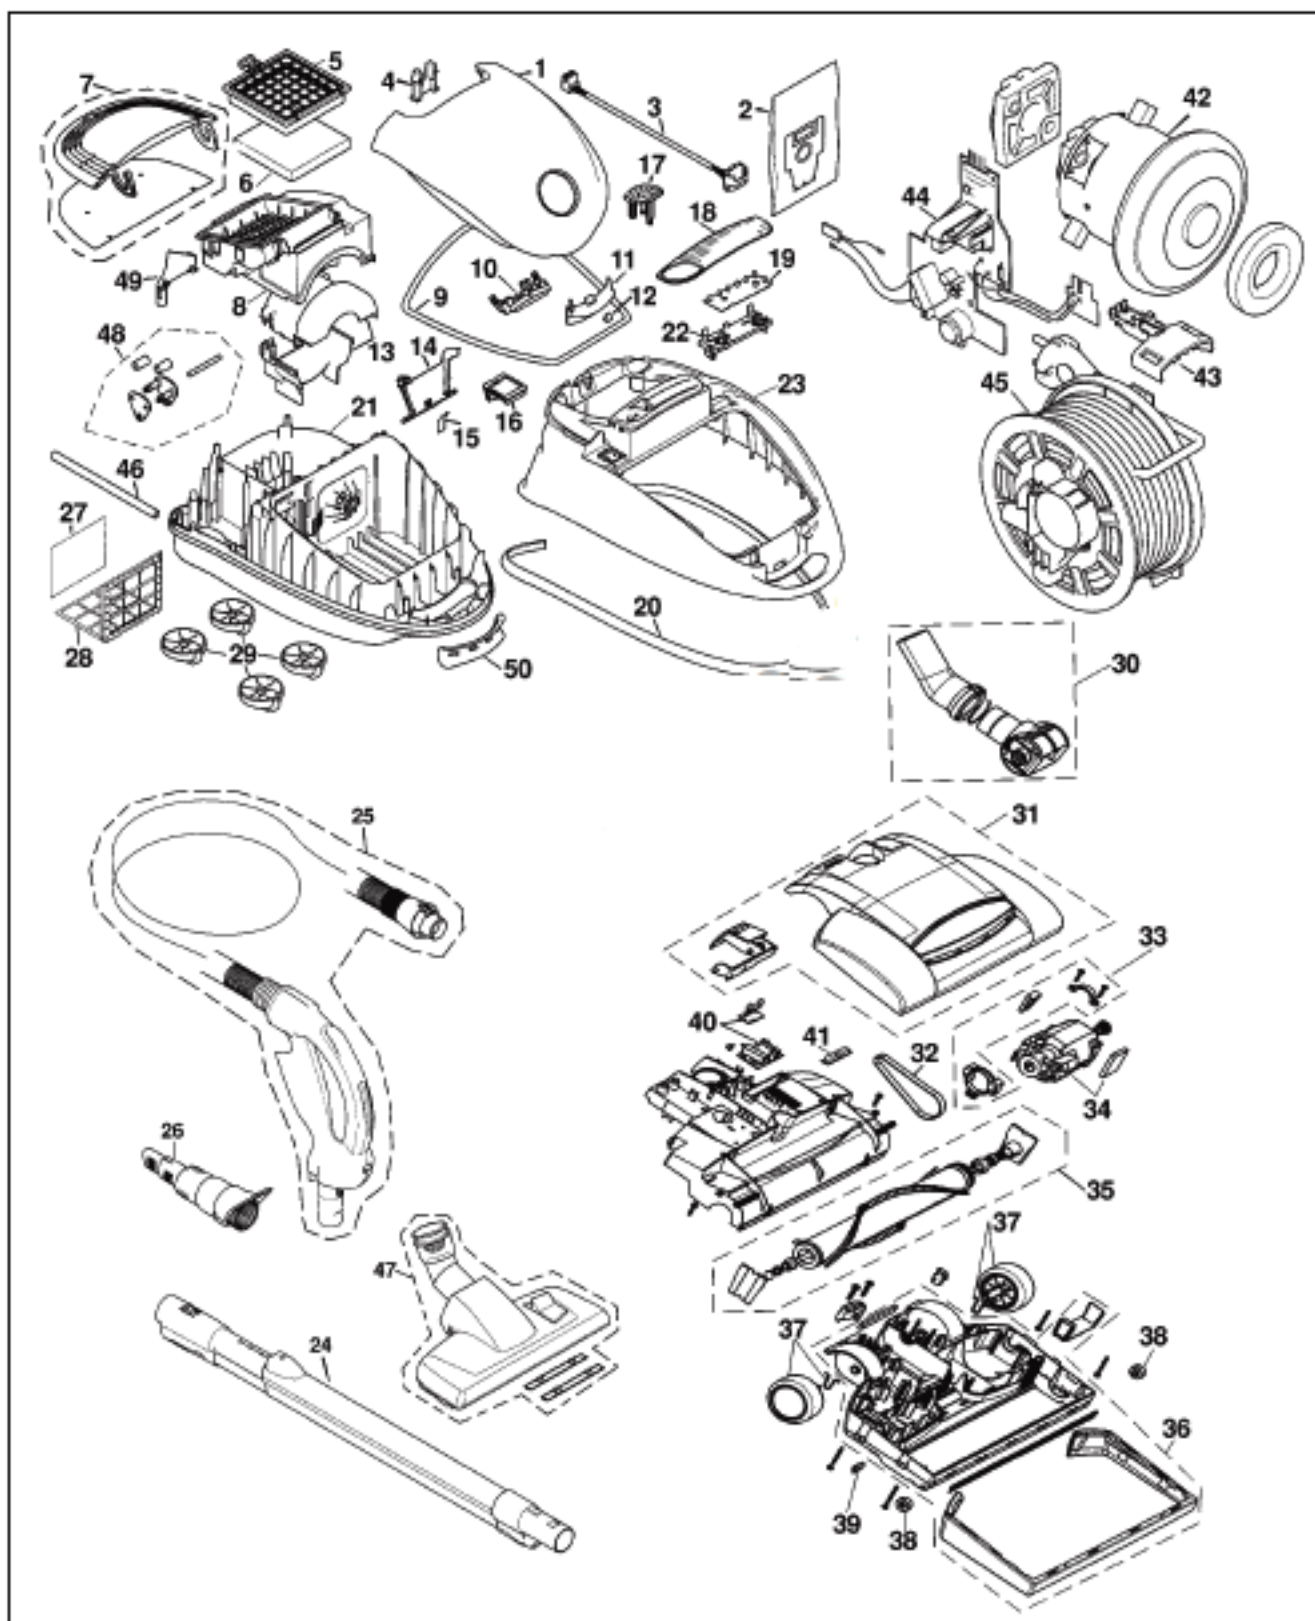

BOSCH Original & Replacement

PREMIUM Model BSG81396

Original & Replacement **BOSCH****PREMIUM Model BSG81380**

KEY	PART NO.	DESCRIPTION	KEY	PART NO.	DESCRIPTION
1	BO-435851	Lid, Complete Metallic	27	BO-18006	Secondary Filter
2	BO-14010	Paper Bag, Type P Micro W/Filters 5 Pk	28	BO-187821	Secondary Filter Frame
2	BOR-1446	Paper Bag Type P Envirocare 5 Pk	29	BO-188291	Castor
3	BO-488195	Cable Supply Cord	30	BO-490965	Pivot Neck Complete Elbow, Power Nozzle
4	BO-188577	Holder	31	BO-491495	Housing Cover, Power Nozzle
5	BO-18010	Secondary Filter, HEPA	32	BO-420994	Drive Belt, Power Nozzle
6	BO-18011	Filter, Exhaust Micro Charcoal	33	BO-420996	Motor Mounting Set, Power Nozzle
7	BO-435850	Rear Lid	34	BO-490968	Motor, Power Nozzle
8	BO-389595	Rear Housing	35	BO-490973	Complete Brushroll Power Nozzle
9	BO-483347	Housing Seal	36	BO-490989	Lower Housing Base, Power Nozzle
10	BO-483782	Lid Holder, Housing	37	BO-420998	Rear Wheel, W/Clip Power Nozzle
11	BO-483345	Lid Lock	38	BO-420997	Front Wheel, Power Nozzle
12	BO-187823	Lid Spring	39	BO-421003	Corner Brush, Power Nozzle
13	BO-389593	Motor Housing	40	BO-421002	Control Module, Power Nozzle
14	BO-416454	Holder Bag	41	BO-421005	Power Nozzle Includes Indicator Light
15	BO-187820	Bag Holder Spring	42	BO-143337	Motor Complete
16	BO-188578	Lid Clamp	43	BO-483709	Holder
17	BO-187808	On & Off Knob	44	BO-491440	Control Module
18	BO-188559	Display	45	BO-30780	Cord Reel Complete
19	BO-434388	Top Housing, Cover	46	BO-421003	Tube
20	BO-385489	Bumper Strip	47	BO-421002	Spindle
21	BO-389598	Case Housing, Bottom	48	BO-421005	Lever
22	BO-187808	Variable Speed Slide	49	BO-143337	Insert
23	BO-55010	Hard Wood Floor Brush 12"	50	BO-421002	Spindle
24	BO-50005	Electric Telescopic Wand	51	BO-421002	Adapter
25	BO-40010	Hose Ass'y Complete			
26	BO-483339	4 in 1 Tool			