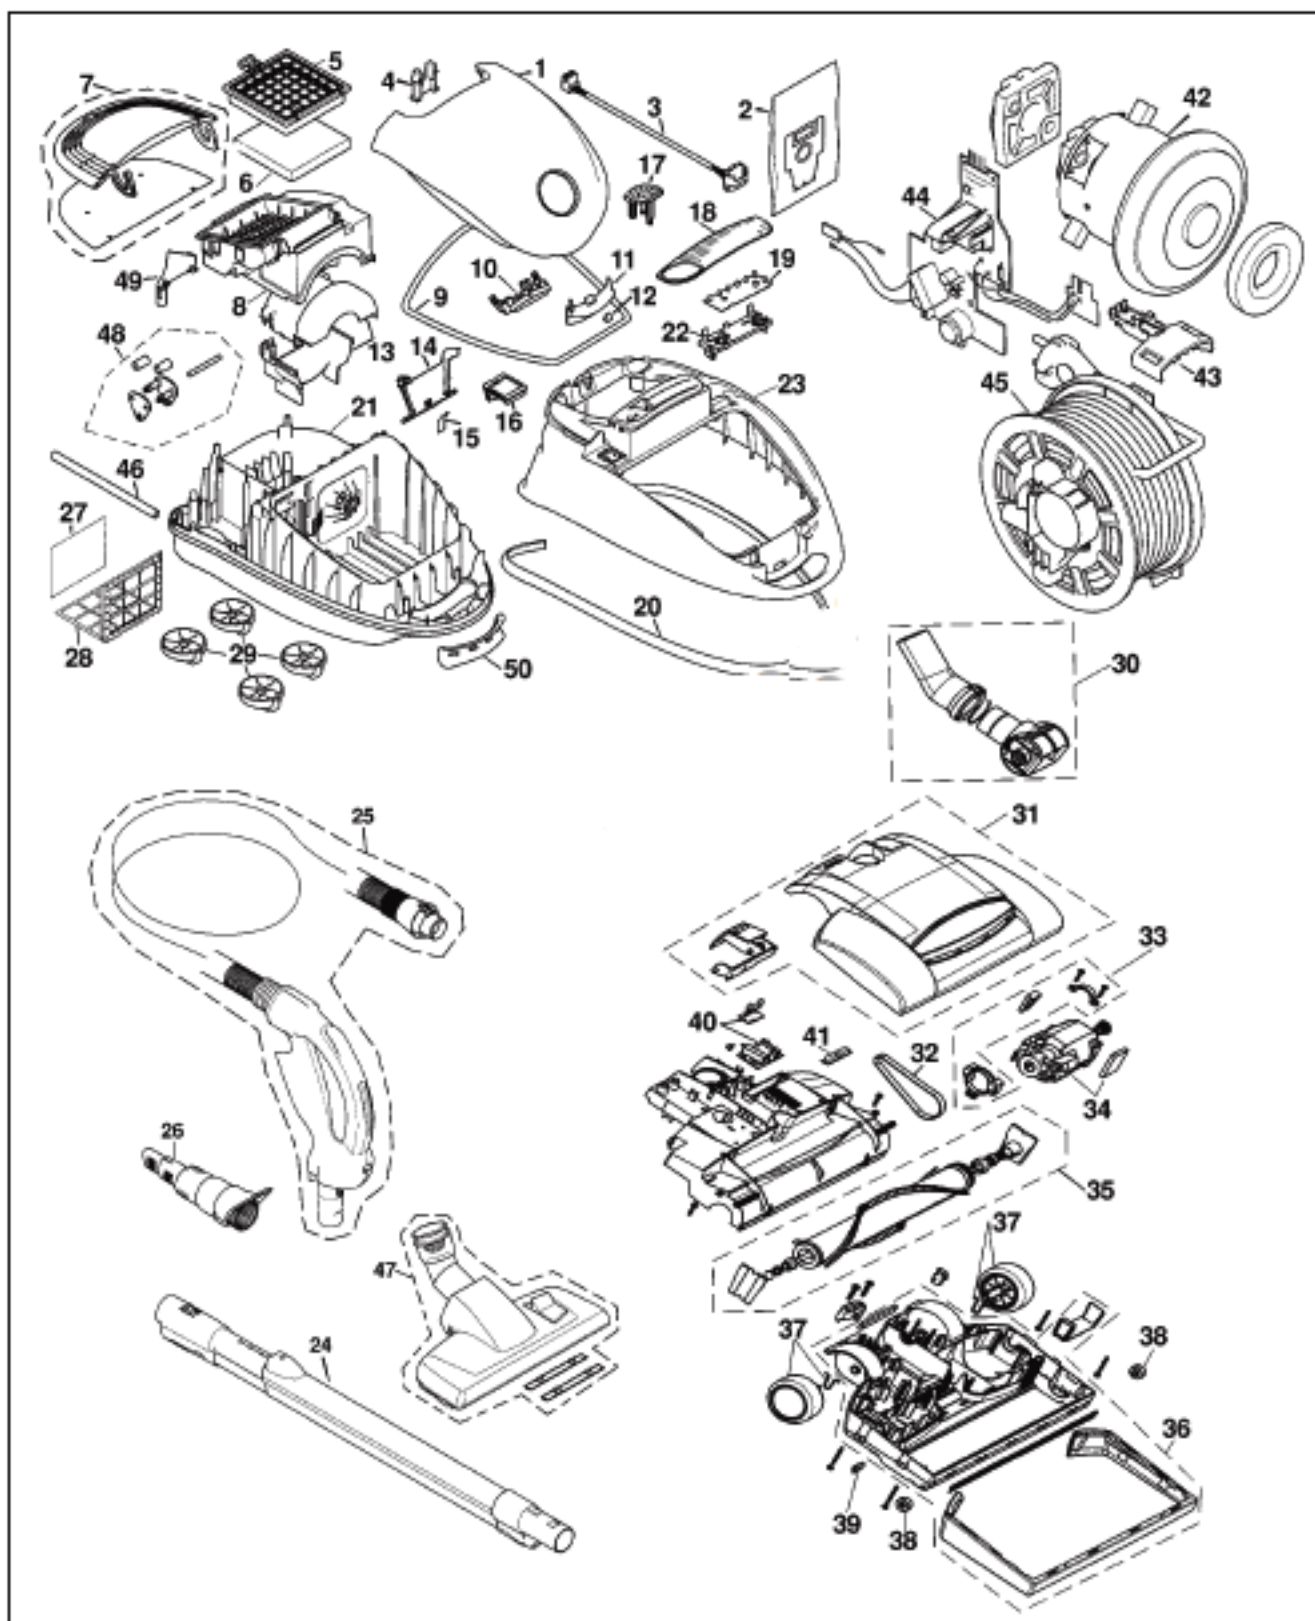

BOSCH Original & Replacement

PREMIUM Model BSG81396

Original & Replacement **BOSCH**

PREMIUM Model BSG81380

KEY	PART NO.	DESCRIPTION	KEY	PART NO.	DESCRIPTION
1	BO-435851	Lid, Complete Metallic	27	BO-18006	Secondary Filter
2	BO-14010	Paper Bag, Type P Micro W/Filters 5 Pk	28	BO-187821	Secondary Filter Frame
2	BOR-1446	Paper Bag Type P Envirocare 5 Pk	29	BO-188291	Castor
3	BO-488195	Cable Supply Cord	30	BO-490965	Pivot Neck Complete Elbow, Power Nozzle
4	BO-188577	Holder	31	BO-491495	Housing Cover, Power Nozzle
5	BO-18010	Secondary Filter, HEPA	32	BO-420994	Drive Belt, Power Nozzle
6	BO-18011	Filter, Exhaust Micro Charcoal	33	BO-420996	Motor Mounting Set, Power Nozzle
7	BO-435850	Rear Lid	34	BO-490968	Motor, Power Nozzle
8	BO-389595	Rear Housing	35	BO-490973	Complete Brushroll Power Nozzle
9	BO-483347	Housing Seal	36	BO-490989	Lower Housing Base, Power Nozzle
10	BO-483782	Lid Holder, Housing	37	BO-420998	Rear Wheel, W/Clip Power Nozzle
11	BO-483345	Lid Lock	38	BO-420997	Front Wheel, Power Nozzle
12	BO-187823	Lid Spring	39	BO-421003	Corner Brush, Power Nozzle
13	BO-389593	Motor Housing	40	BO-421002	Control Module, Power Nozzle
14	BO-416454	Holder Bag	41	BO-421005	Power Nozzle Includes Indicator Light
15	BO-187820	Bag Holder Spring	42	BO-143337	Motor Complete
16	BO-188578	Lid Clamp	43	BO-483709	Holder
17	BO-187808	On & Off Knob	44	BO-491440	Control Module
18	BO-188559	Display	45	BO-30780	Cord Reel Complete
19	BO-434388	Top Housing, Cover	46	BO-421003	Tube
20	BO-385489	Bumper Strip	47	BO-421002	Spindle
21	BO-389598	Case Housing, Bottom	48	BO-421005	Lever
22	BO-187808	Variable Speed Slide	49	BO-143337	Insert
23	BO-55010	Hard Wood Floor Brush 12"	50	BO-421002	Spindle
24	BO-50005	Electric Telescopic Wand	51	BO-421002	Adapter
25	BO-40010	Hose Ass'y Complete			
26	BO-483339	4 in 1 Tool