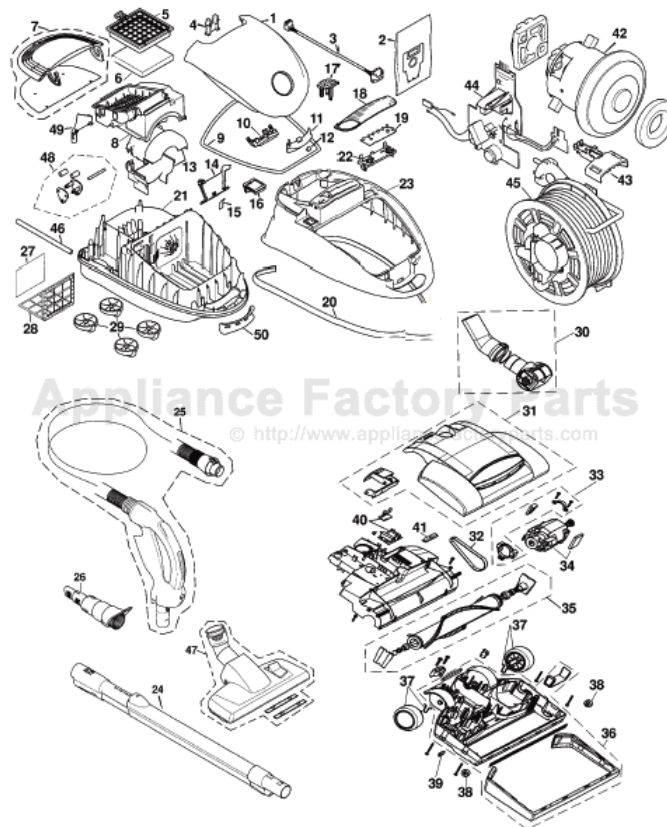

[Find Your BOSCH Vacuum Cleaner Parts - Select From 27 Models](#)

----- Manual continues below -----