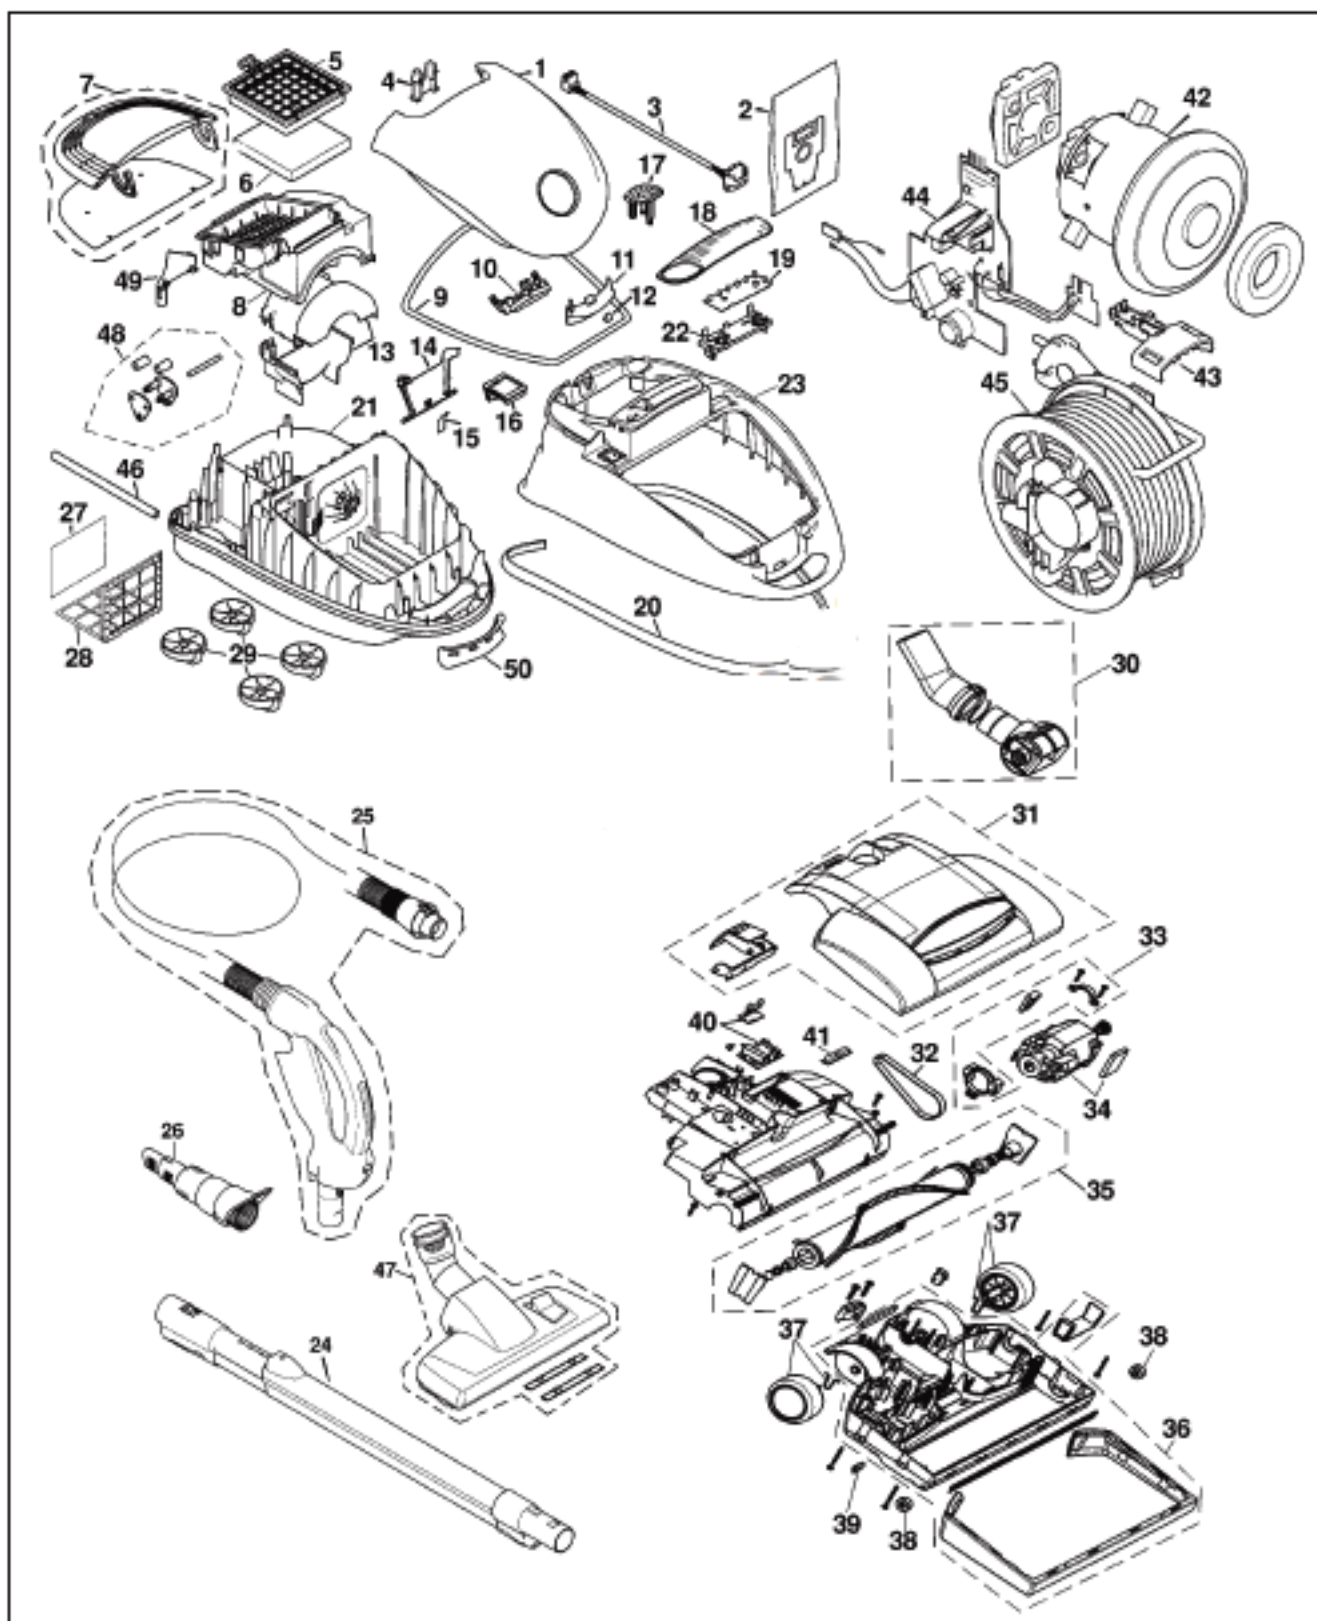

BOSCH Original & Replacement

PREMIUM Model BSG81396

Original & Replacement **BOSCH**

PREMIUM Model BSG81380

KEY	PART NO.	DESCRIPTION	KEY	PART NO.	DESCRIPTION
1	BO-435851	Lid, Complete Metallic	27	BO-18006	Secondary Filter
2	BO-14010	Paper Bag, Type P Micro W/Filters 5 Pk	28	BO-187821	Secondary Filter Frame
2	BOR-1446	Paper Bag Type P Envirocare 5 Pk	29	BO-188291	Castor
3	BO-488195	Cable Supply Cord	30	BO-490965	Pivot Neck Complete Elbow, Power Nozzle
4	BO-188577	Holder	31	BO-491495	Housing Cover, Power Nozzle
5	BO-18010	Secondary Filter, HEPA	32	BO-420994	Drive Belt, Power Nozzle
6	BO-18011	Filter, Exhaust Micro Charcoal	33	BO-420996	Motor Mounting Set, Power Nozzle
7	BO-435850	Rear Lid	34	BO-490968	Motor, Power Nozzle
8	BO-389595	Rear Housing	35	BO-490973	Complete Brushroll Power Nozzle
9	BO-483347	Housing Seal	36	BO-490989	Lower Housing Base, Power Nozzle
10	BO-483782	Lid Holder, Housing	37	BO-420998	Rear Wheel, W/Clip Power Nozzle
11	BO-483345	Lid Lock	38	BO-420997	Front Wheel, Power Nozzle
12	BO-187823	Lid Spring	39	BO-421003	Corner Brush, Power Nozzle
13	BO-389593	Motor Housing	40	BO-421002	Control Module, Power Nozzle
14	BO-416454	Holder Bag	41	BO-421005	Power Nozzle Includes Indicator Light
15	BO-187820	Bag Holder Spring	42	BO-143337	Motor Complete
16	BO-188578	Lid Clamp	43	BO-483709	Holder
17	BO-187808	On & Off Knob	44	BO-491440	Control Module
18	BO-188559	Display	45	BO-30780	Cord Reel Complete
19	BO-434388	Top Housing, Cover	46	BO-421003	Tube
20	BO-385489	Bumper Strip	47	BO-421002	Spindle
21	BO-389598	Case Housing, Bottom	48	BO-421005	Lever
22	BO-187808	Variable Speed Slide	49	BO-143337	Insert
23	BO-55010	Hard Wood Floor Brush 12"	50	BO-421002	Spindle
24	BO-50005	Electric Telescopic Wand	51	BO-421002	Adapter
25	BO-40010	Hose Ass'y Complete			
26	BO-483339	4 in 1 Tool