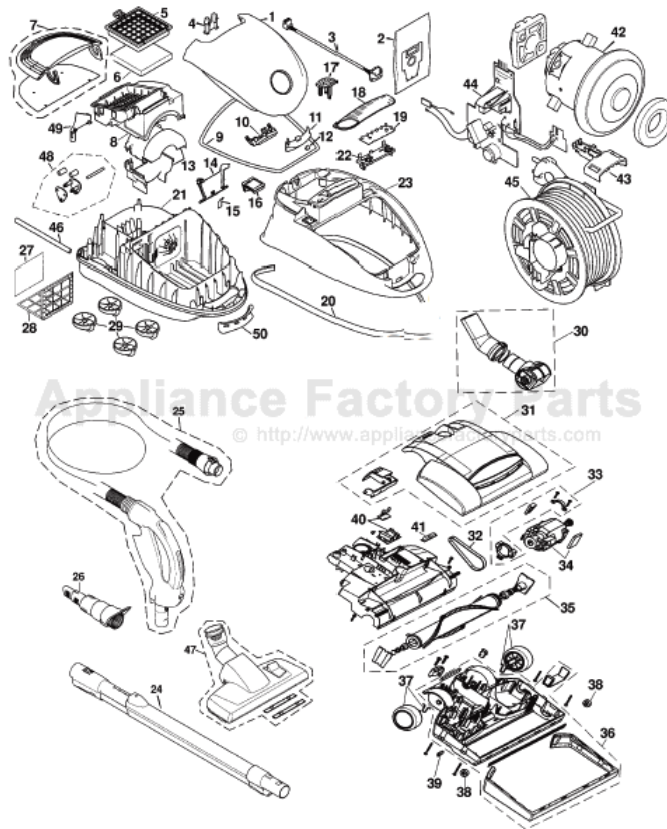

[Find Your BOSCH Vacuum Cleaner Parts - Select From 27 Models](#)

----- Manual continues below -----