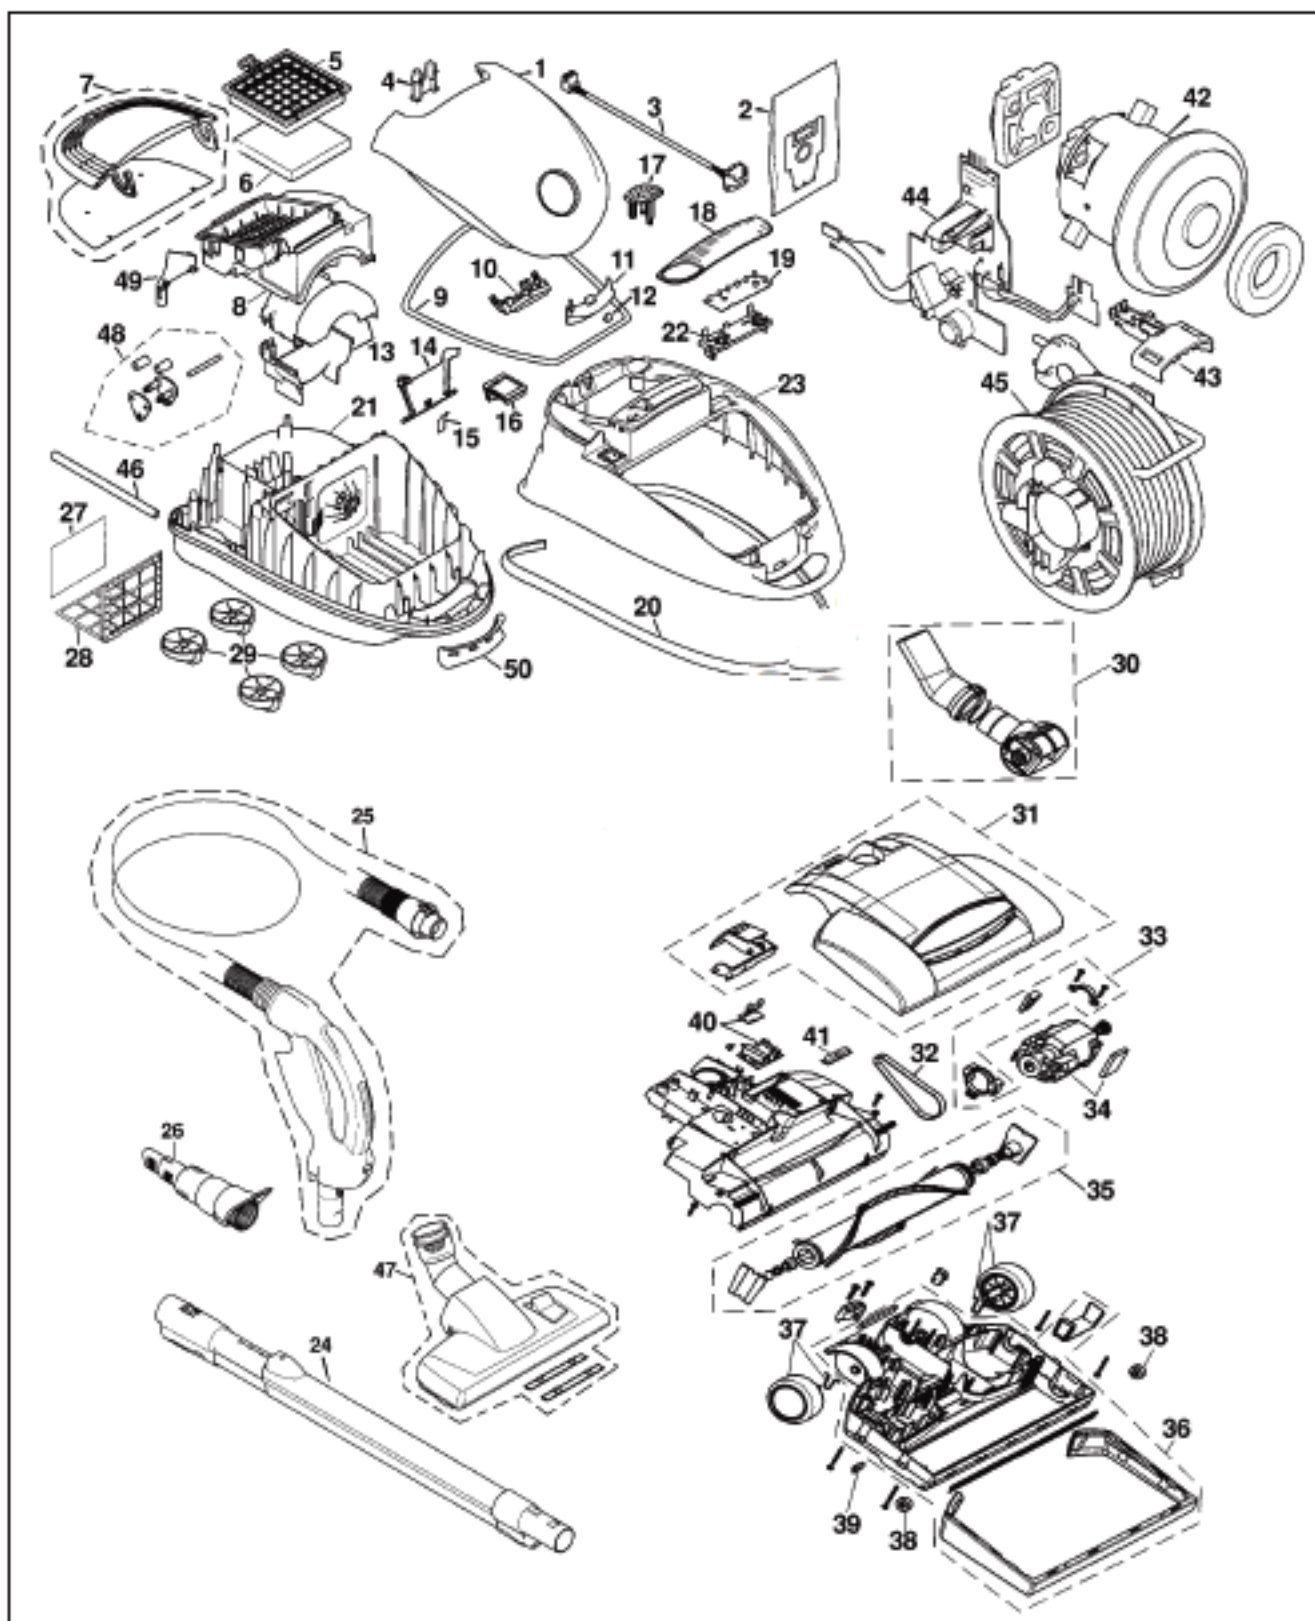

BOSCH Original & Replacement

PREMIUM Model BSG81396

Original & Replacement **BOSCH****PREMIUM Model BSG81380**

| KEY | PART NO. | DESCRIPTION | KEY | PART NO. | DESCRIPTION |
|-----|-----------------|---|-----|-----------|---|
| 1 | BO-435851 | Lid, Complete Metallic | 27 | BO-18006 | Secondary Filter |
| 2 | BO-14010 | Paper Bag, Type P Micro W/Filters 5 Pk | 28 | BO-187821 | Secondary Filter Frame |
| 2 | BOR-1446 | Paper Bag Type P Envirocare 5 Pk | 29 | BO-188291 | Castor |
| 3 | BO-488195 | Cable Supply Cord | 30 | BO-490965 | Pivot Neck Complete Elbow, Power Nozzle |
| 4 | BO-188577 | Holder | 31 | BO-491495 | Housing Cover, Power Nozzle |
| 5 | BO-18010 | Secondary Filter, HEPA | 32 | BO-420994 | Drive Belt, Power Nozzle |
| 6 | BO-18011 | Filter, Exhaust Micro Charcoal | 33 | BO-420996 | Motor Mounting Set, Power Nozzle |
| 7 | BO-435850 | Rear Lid | 34 | BO-490968 | Motor, Power Nozzle |
| 8 | BO-389595 | Rear Housing | 35 | BO-490973 | Complete Brushroll Power Nozzle |
| 9 | BO-483347 | Housing Seal | 36 | BO-490989 | Lower Housing Base, Power Nozzle |
| 10 | BO-483782 | Lid Holder, Housing | 37 | BO-420998 | Rear Wheel, W/Clip Power Nozzle |
| 11 | BO-483345 | Lid Lock | 38 | BO-420997 | Front Wheel, Power Nozzle |
| 12 | BO-187823 | Lid Spring | 39 | BO-421003 | Corner Brush, Power Nozzle |
| 13 | BO-389593 | Motor Housing | 40 | BO-421002 | Control Module, Power Nozzle |
| 14 | BO-416454 | Holder Bag | 41 | BO-421005 | Power Nozzle Includes Indicator Light |
| 15 | BO-187820 | Bag Holder Spring | 42 | BO-143337 | Motor Complete |
| 16 | BO-188578 | Lid Clamp | 43 | BO-483709 | Holder |
| 17 | BO-187808 | On & Off Knob | 44 | BO-491440 | Control Module |
| 18 | BO-188559 | Display | 45 | BO-30780 | Cord Reel Complete |
| 19 | BO-434388 | Top Housing, Cover | 46 | BO-421003 | Tube |
| 20 | BO-385489 | Bumper Strip | 47 | BO-421002 | Spindle |
| 21 | BO-389598 | Case Housing, Bottom | 48 | BO-421005 | Lever |
| 22 | BO-187808 | Variable Speed Slide | 49 | BO-143337 | Insert |
| 23 | BO-55010 | Hard Wood Floor Brush 12" | 50 | BO-421002 | Spindle |
| 24 | BO-50005 | Electric Telescopic Wand | 51 | BO-421002 | Adapter |
| 25 | BO-40010 | Hose Ass'y Complete | | | |
| 26 | BO-483339 | 4 in 1 Tool | | | |