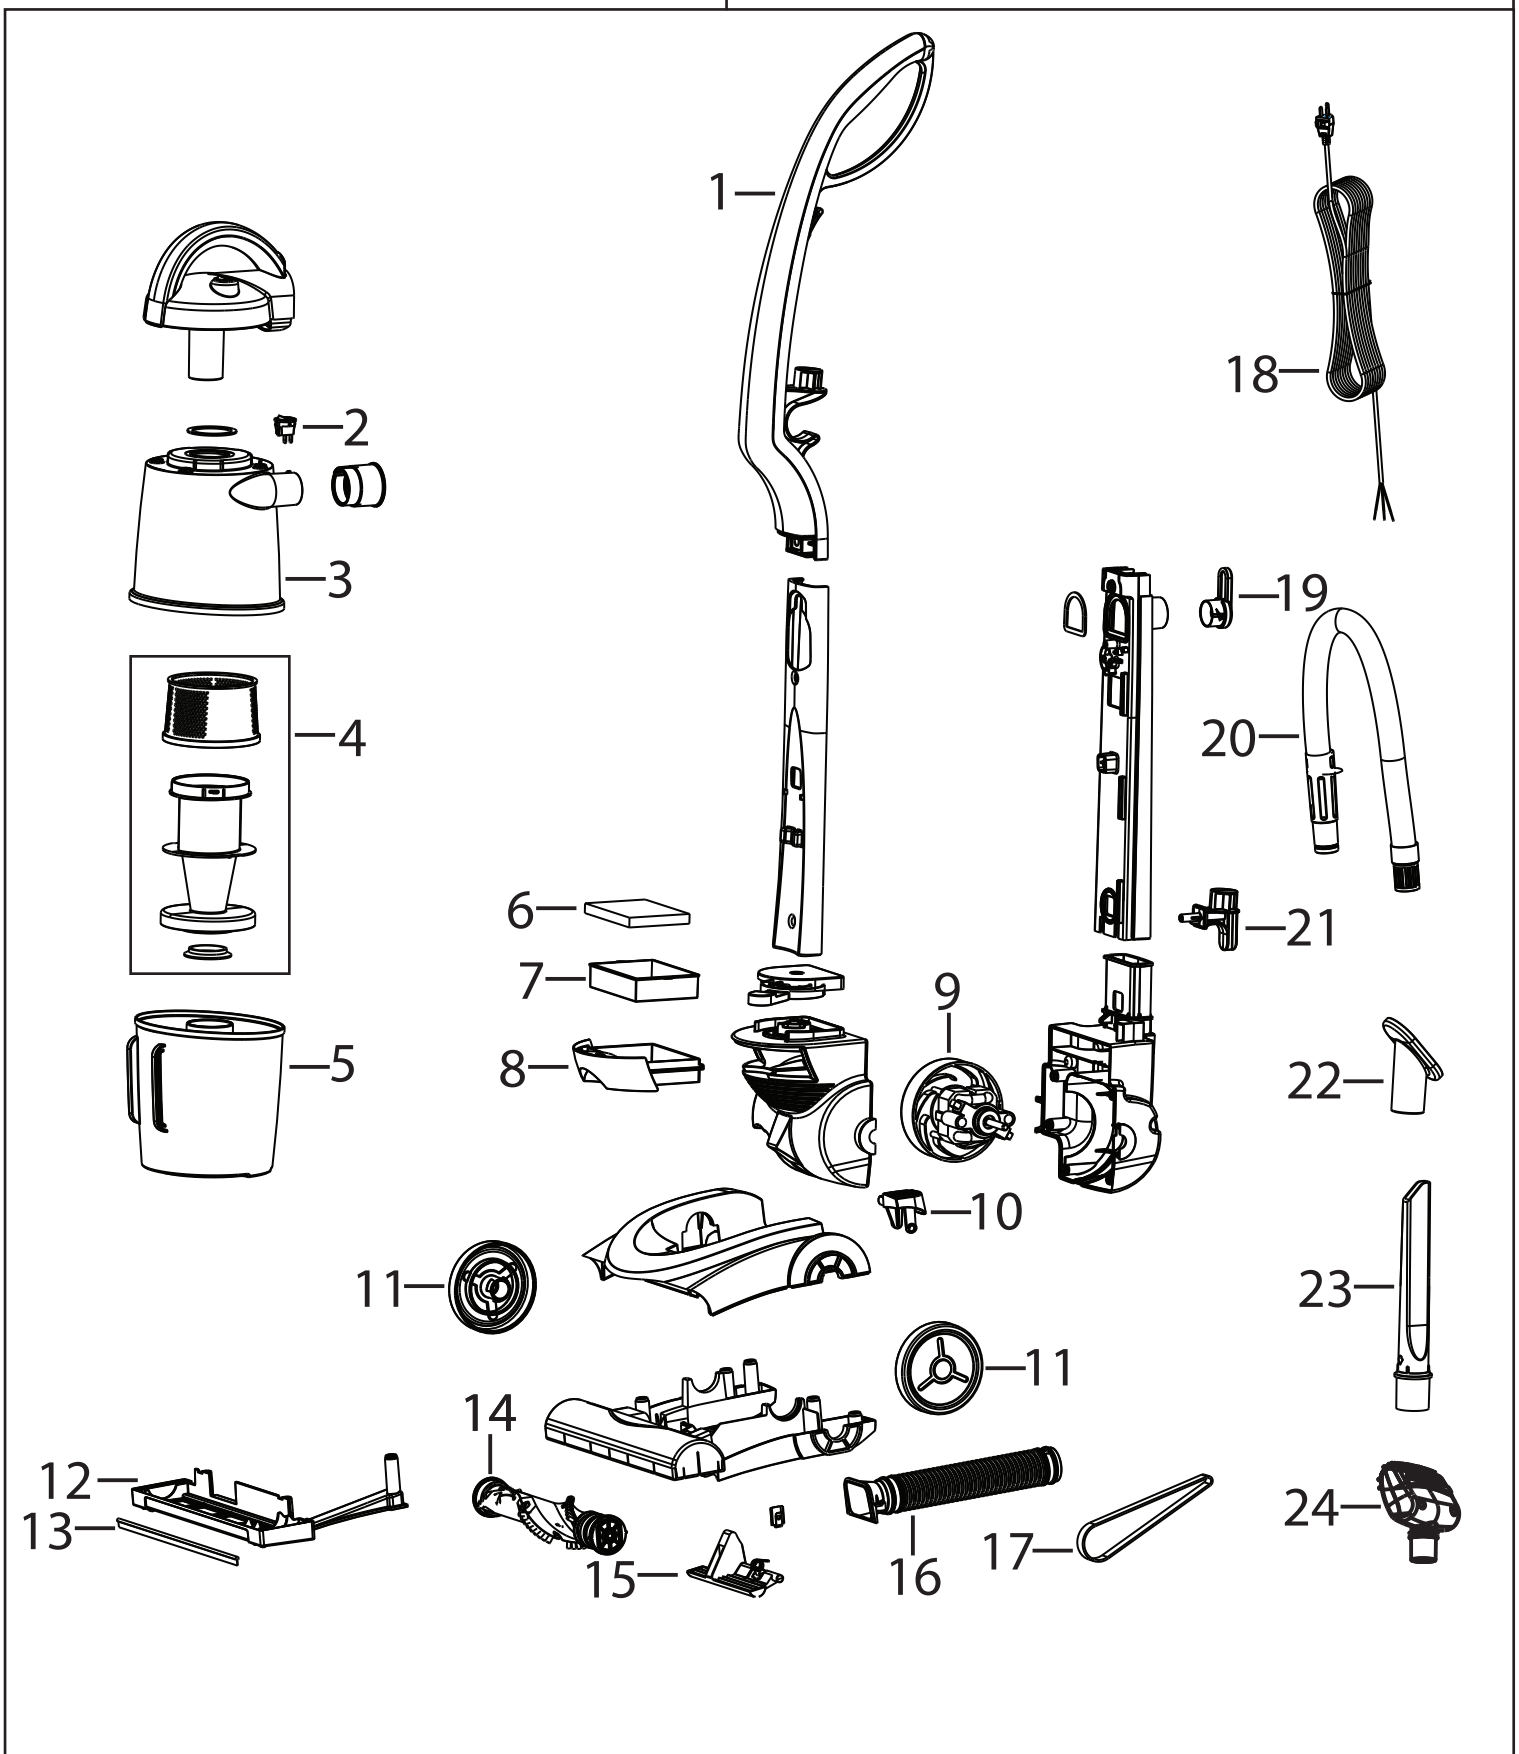

## 13H8 Series

**Powerswift Pet**

13H8 Series

KEY	PART NO	DESCRIPTION
1	2032174	Upper Handle Assembly
2	2032176	Switch
3	2032180	Upper Tank w/Gasket
4	2032177	Dirtbin Cyclone w/Gasket & Seperator
5	2032166	Dirtbin
6	2032171	Foam Filter
7	2032172	Pleated HEPA Filter
8	2032182	Filter Tray
9	2032183	Motor w/Gasket
10	2032184	Detent Pedal w/Spring
11	2032186	Wheel
12	2032189	Sole Plate Assembly
13	2032188	Squeegee
14	2032173	Brush Assembly
15	2032187	Lifter Roller w/Spring
16	2032185	Lower Hose w/Cuffs
17	2037499	Belt
18	2032102	Cord
19	2032175	Upper Cord Wrap w/Screw
20	2032165	Hose Assembly
21	2032181	Lower Cord Wrap
22	2031527	Upholstery Tool
23	2032164	Crevice Tool
24	2031291	Contour Tool
xx	2032190	Handle Screw
xx	1104176	User's Guide - 13H8