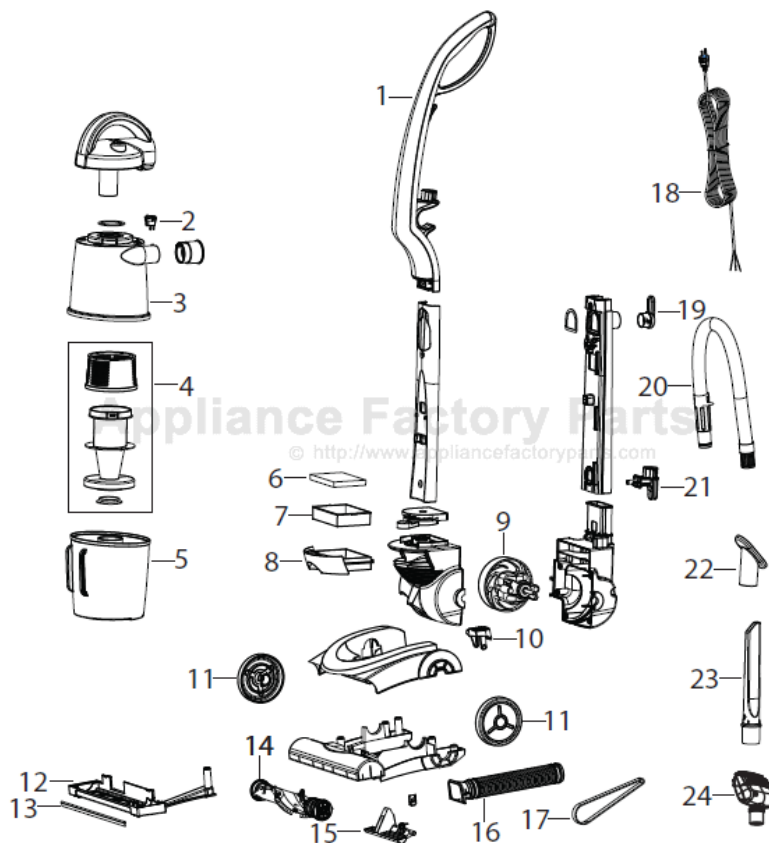

# Bissell 13H18 Owner's Manual

[Shop genuine replacement parts for Bissell 13H18](#)

[Find Your Bissell Vacuum Cleaner Parts - Select From 376 Models](#)

----- Manual continues below -----

Powerswift Pet

13H8 Series

**Powerswift Pet**

13H8 Series

KEY	PART NO	DESCRIPTION
1	2032174	Upper Handle Assembly
2	2032176	Switch
3	2032180	Upper Tank w/Gasket
4	2032177	Dirtbin Cyclone w/Gasket & Seperator
5	2032166	Dirtbin
6	2032171	Foam Filter
7	2032172	Pleated HEPA Filter
8	2032182	Filter Tray
9	2032183	Motor w/Gasket
10	2032184	Detent Pedal w/Spring
11	2032186	Wheel
12	2032189	Sole Plate Assembly
13	2032188	Squeegee
14	2032173	Brush Assembly
15	2032187	Lifter Roller w/Spring
16	2032185	Lower Hose w/Cuffs
17	2037499	Belt
18	2032102	Cord
19	2032175	Upper Cord Wrap w/Screw
20	2032165	Hose Assembly
21	2032181	Lower Cord Wrap
22	2031527	Upholstery Tool
23	2032164	Crevice Tool
24	2031291	Contour Tool
xx	2032190	Handle Screw
xx	1104176	User's Guide - 13H8