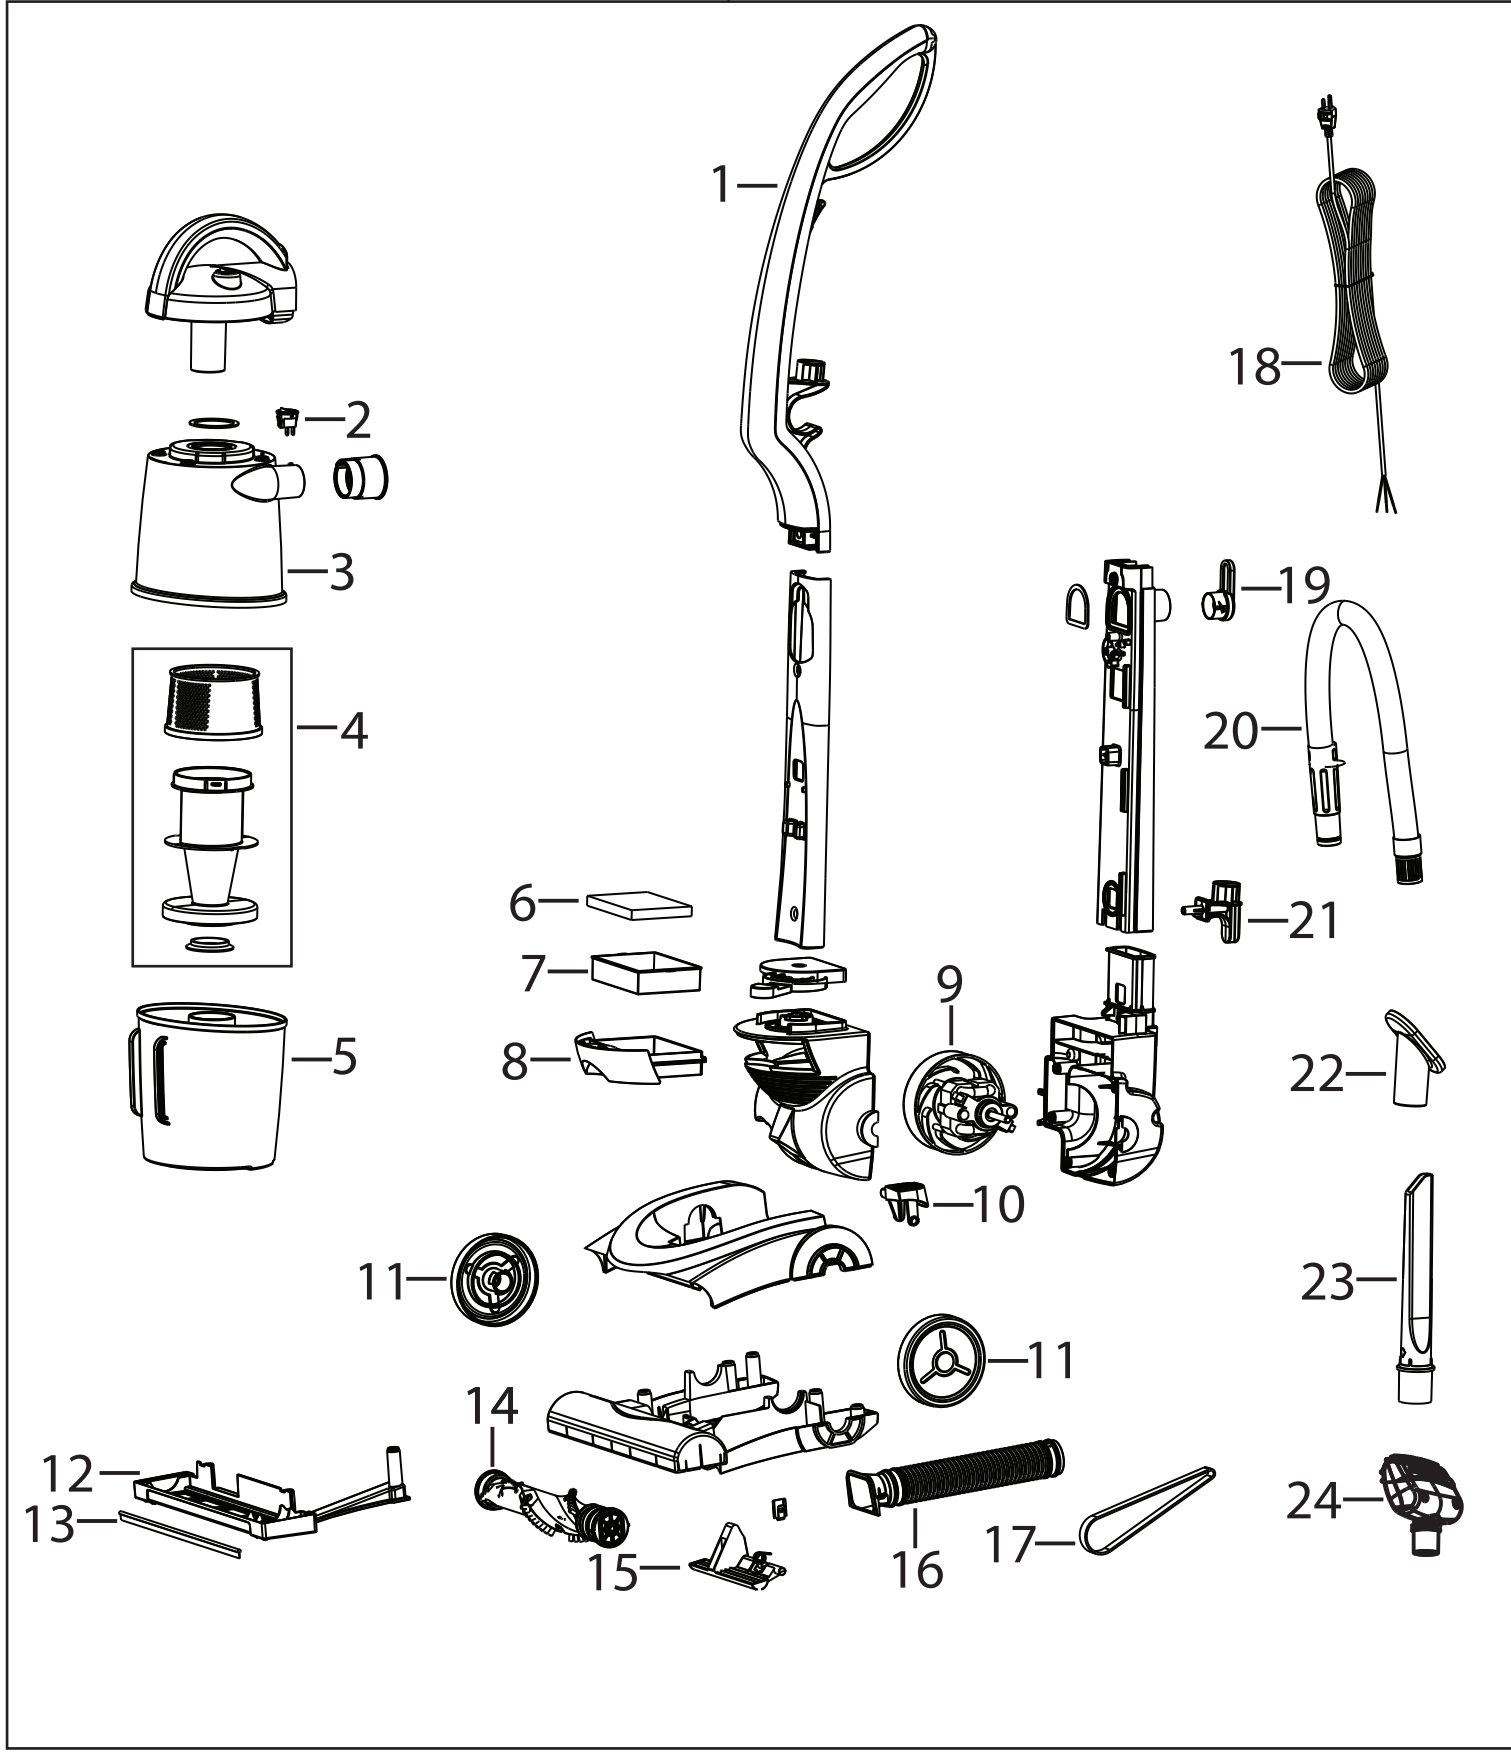

# Bissell 13H18 Owner's Manual

[Shop genuine replacement parts for Bissell 13H18](#)

[Find Your Bissell Vacuum Cleaner Parts - Select From 376 Models](#)

----- Manual continues below -----

Powerswift Pet

13H8 Series

**Powerswift Pet**

13H8 Series

KEY	PART NO	DESCRIPTION
1	2032174	Upper Handle Assembly
2	2032176	Switch
3	2032180	Upper Tank w/Gasket
4	2032177	Dirtbin Cyclone w/Gasket & Seperator
5	2032166	Dirtbin
6	2032171	Foam Filter
7	2032172	Pleated HEPA Filter
8	2032182	Filter Tray
9	2032183	Motor w/Gasket
10	2032184	Detent Pedal w/Spring
11	2032186	Wheel
12	2032189	Sole Plate Assembly
13	2032188	Squeegee
14	2032173	Brush Assembly
15	2032187	Lifter Roller w/Spring
16	2032185	Lower Hose w/Cuffs
17	2037499	Belt
18	2032102	Cord
19	2032175	Upper Cord Wrap w/Screw
20	2032165	Hose Assembly
21	2032181	Lower Cord Wrap
22	2031527	Upholstery Tool
23	2032164	Crevice Tool
24	2031291	Contour Tool
xx	2032190	Handle Screw
xx	1104176	User's Guide - 13H8