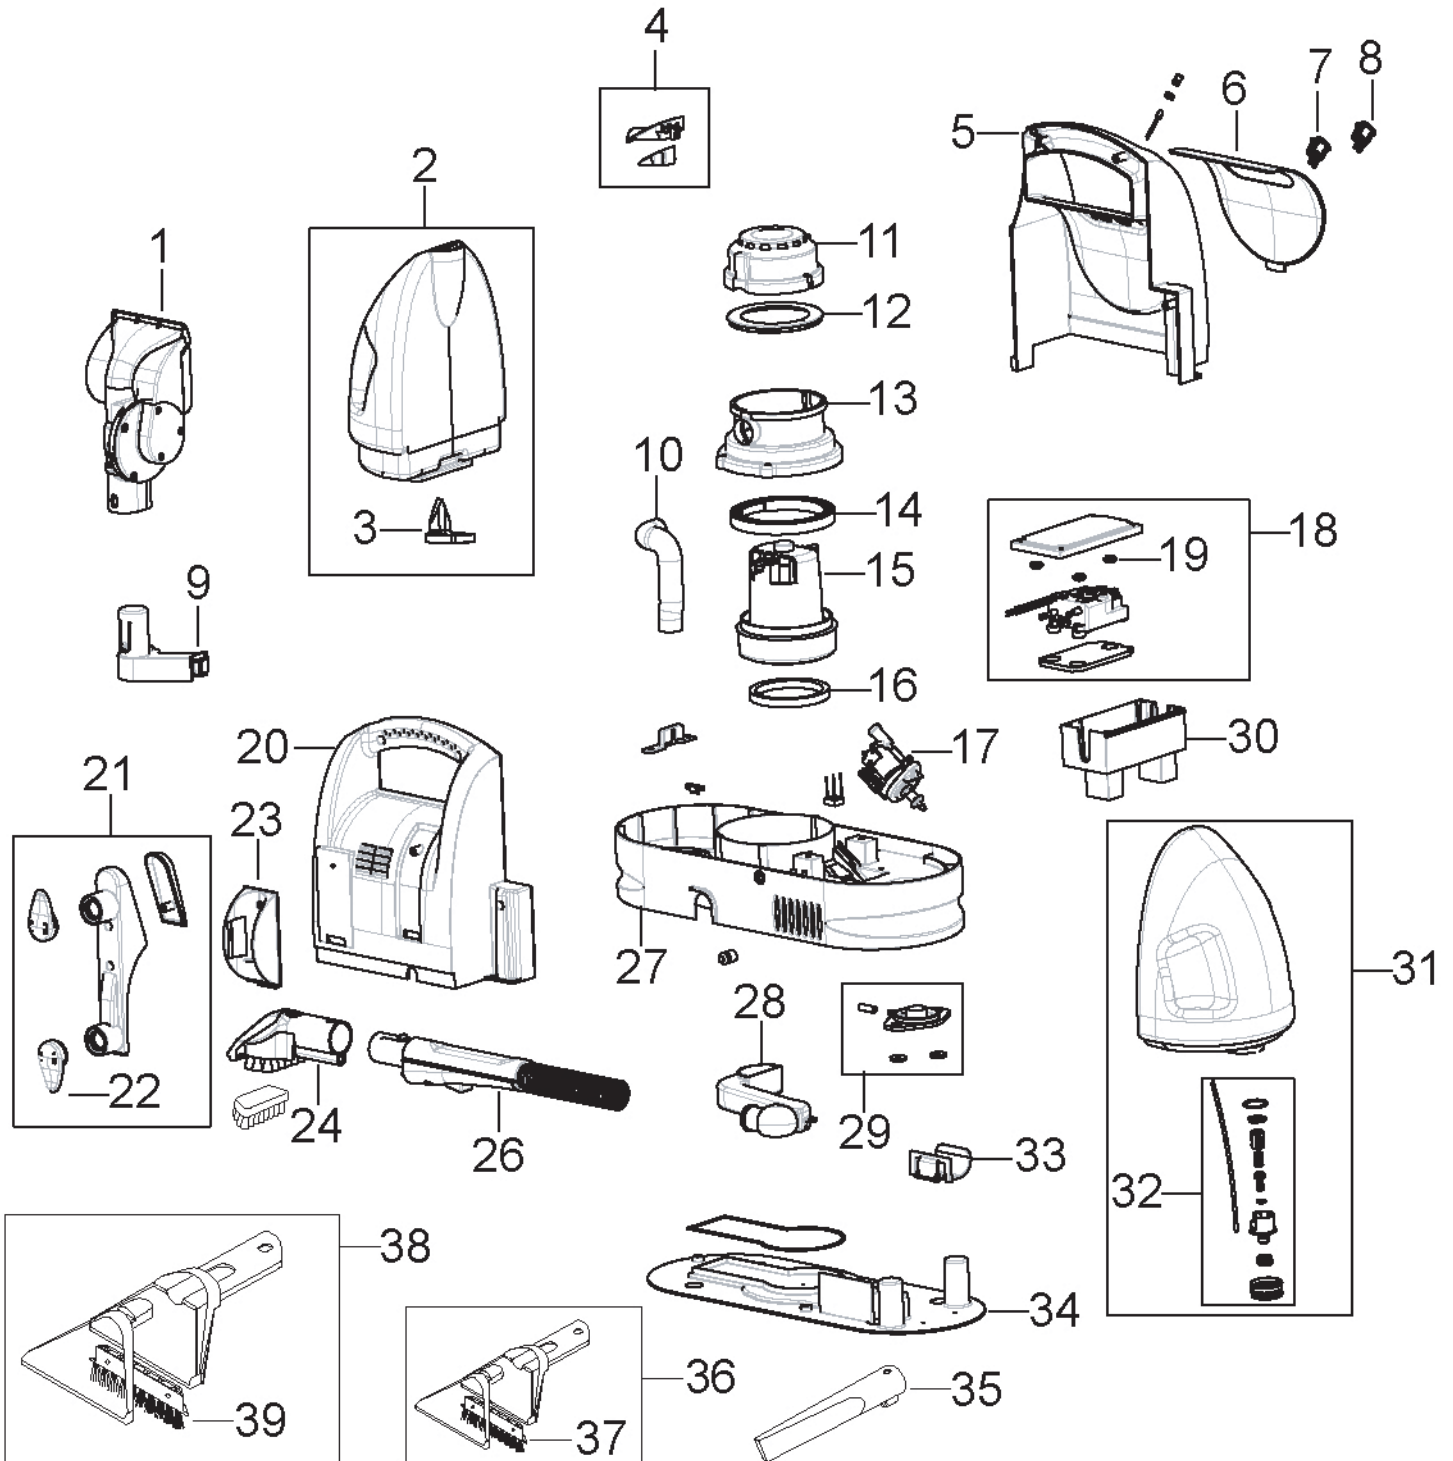

LITTLE GREEN

Series 1400, 1425

To convert a Bissell part # to an ESSCO part #,
Add a "B-" to the beginning and insert a "-" after the 3rd digit
i.e. 2149851 becomes B-214-9851

PORTABLE DEEP CLEANER

Little Green™ Series 1400, 1425

KEY PART NO	DESCRIPTION
1	B-210-1197 TURBOBRUSH - CLEAR BLUE
2	B-603-5009 DIRTY TANK ASSY
3	B-603-5045 AIRSTACK BOTTOM SEAL
4	B-603-5016 DIRTY TANK LATCH W/ GASKET
5	B-603-5028 FRONT HOUSING - HEATED
5	B-603-5046 FRONT HOUSING - NON HEATED
6	B-603-5027 COVER, PLATE
7	B-210-4201 SWITCH -HEATER - RED
8	B-210-4200 SWITCH -POWER - BLACK
9	B-203-5012 TOOL CLIP FOR TURBO
10	B-603-5017 MOTOR EXHAUST DUCT
11	B-603-5018 TOP MOTOR COVER
12	B-603-5019 TOP MOTOR SEAL
13	B-603-5020 MOTOR COVER
14	B-603-5021 TOP MOTOR GASKET
15	B-603-5022 MOTOR
16	B-603-5023 BOTTOM MOTOR GASKET
17	B-603-5029 PUMP
18	B-603-0433 HEATING BLOCK ASSY
19	B-603-5025 RUBBER SUPPORT
20	B-603-5041 REAR HOUSING
21	B-603-5038 CORD WRAP BRACKET W/ CORD WRAPS & COVER
22	B-203-5011 CORD WRAP
23	B-603-5040 WAND CLIP
24	B-603-5036 3" UPHOLSTERY TOOL
25	NLA BRUSH FOR 3" TOOL
26	B-603-5035 FLEX HOSE AND HANDLE ASSY
27	B-203-5200 BASE
28	B-603-5034 INTAKE DUCT
29	B-603-5030 RECEIVER ASSEMBLY
30	B-603-5026 HEATER BASE
31	B-203-5008 CLEAN TANK ASSY
32	B-203-5014 CAP AND INSERT ASSY
33	B-203-5013 HOSE CLIP
34	B-603-5031 BOTTOM BASE COVER W/ GASKET
35	B-203-5004 SPRAYING CREVICE TOOL
36	B-203-5002 4" UPHOLSTERY TOOL
37	B-203-0984 BRUSH FOR 4" TOOL
38	B-203-5003 6" UPHOLSTERY TOOL
39	B-203-0986 BRUSH FOR 6" TOOL
xx	B-603-5042 POWER CORD 18ga
xx	B-603-2054 GASKET FOR BASE/RECOVERY TANK
xx	2105766 USER'S GUIDE - U.S.
xx	9995766 USER'S GUIDE - Canada

To convert a Bissell part # to an ESSCO part #,
Add a "B-" to the beginning and insert a "-" after the 3rd digit
i.e. 2149851 becomes B-214-9851