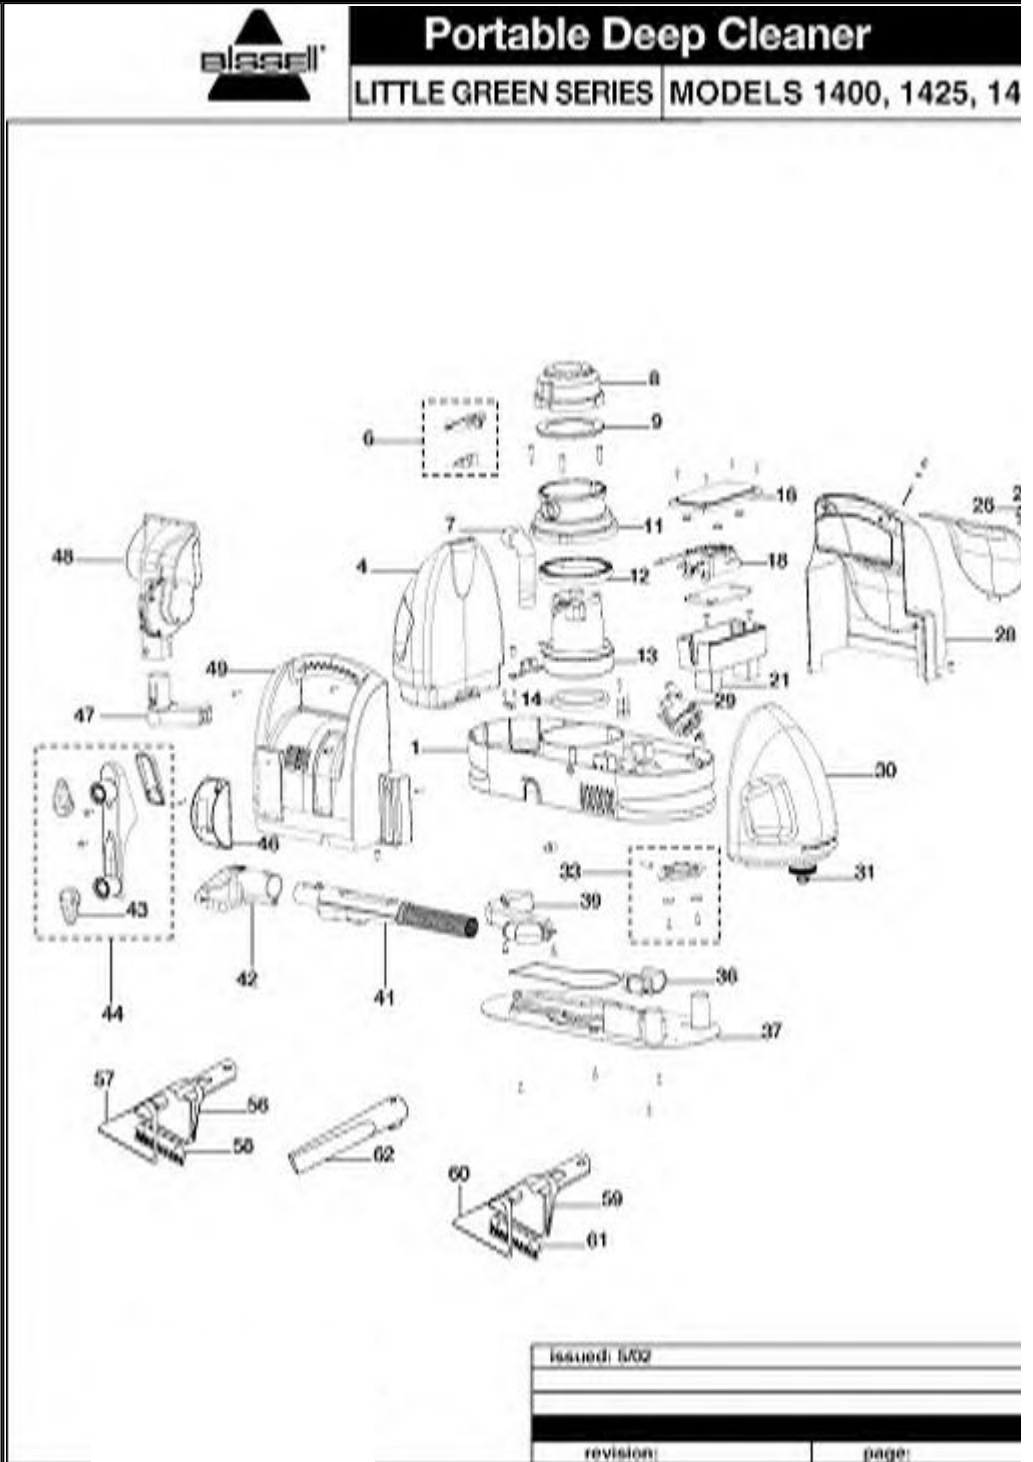

Group Name:

Deep Cleaners

Category:

Portable Deep Cleaner

Model No. :

1400

Model Desc:

LITTLE GREEN PRO WHT/LT GREEN

Key No.	Part No.	Part Desc.
01	6035015	BASE - LITTLE GREEN
04	6035009	TANK - COLLECTION, DUSK
05	6035045	SEAL - AIR STACK, LG REPL
06	6035016	LATCH W/GASKET - DIRTY TANK LG
07	6035017	MOTOR EXHAUST DUCT - LITTLI GR
08	6035018	COVER -TOP MOTOR-LG, REPL
09	6035019	SEAL - TOP MOTOR-LG, REPL
11	6035020	COVER - MOTOR, LITTLE GRN REPL
12	6035021	GASKET - TOP MOTOR, LG REPL
13	6035022	MOTOR - LITTLE GREEN, REPL
14	6035023	GASKET- BOTTOM MOTOR, LG REPL
16	6035024	COVER, HEATER, LG REPL
18	6030433	HEATER W/THERMOSTATS LGPROHEAT
21	6035026	BASE, HEATER LITTLE GRN REPI
24	6035036	3" Upholstery Tool
25	2104200	SWITCH LGPRO POWER ON/OFF REPL
26	2104201	SWITCH LGPRO LIGHTED HEAT REPL
27	6035027	COVER - PLATE WASABI 1400
28	6035028	HOUSING-FRONT, HEATED LG REPL
28	6035046	HOUSING-FRONT, NON-HEATED REPL
29	6035029	PUMP - LITTLE GREEN REPL
30	2035008	TANK - SOLUTION, DUSK REPL
31	2035014	CAP - INSERT ASSY REPL
33	6035030	KIT- RECEIVER/WASHER/SCREW/TUE
36	2035013	CLIP - HOSE REPL
37	6035031	COVER - BOTTOM BASE W/GASKET
39	6035034	INTAKE DUCT - LG REPL
41	6035035	HANDLE ASSY W/HOSE LG 1400
43	2035011	CORD WRAP - QUICK RELEASE REPL
44	6035038	CORD WRAP BRACKET W/WRAP REPL
46	6035040	WAND CLIP - LG REPL
47	2035012	CLIP - TURBO BRUSH REPL
48	2035007	TUBRO BRUSH CLEAR BLUE REP
49	6035041	HOUSING - REAR, LG REPL TOOL-UPHOL/CARPET, DUSK

56	2035002	4"REPL
58	2030984	4 REMOVE BRUSH 16534 REPL
59	2035003	TOOL-UPHOL/CARPET, DUSK,6"REPL
61	2030986	6" REMOVE BRUSH 16536 REPL
62	2035004	TOOL-SPRAY CREVICE, DUSK REPL
xx	2105766	USERS GUIDE LG 1400/1425 REPL
xx	6035042	CORD - POWER, 18 GAGE LG REPL