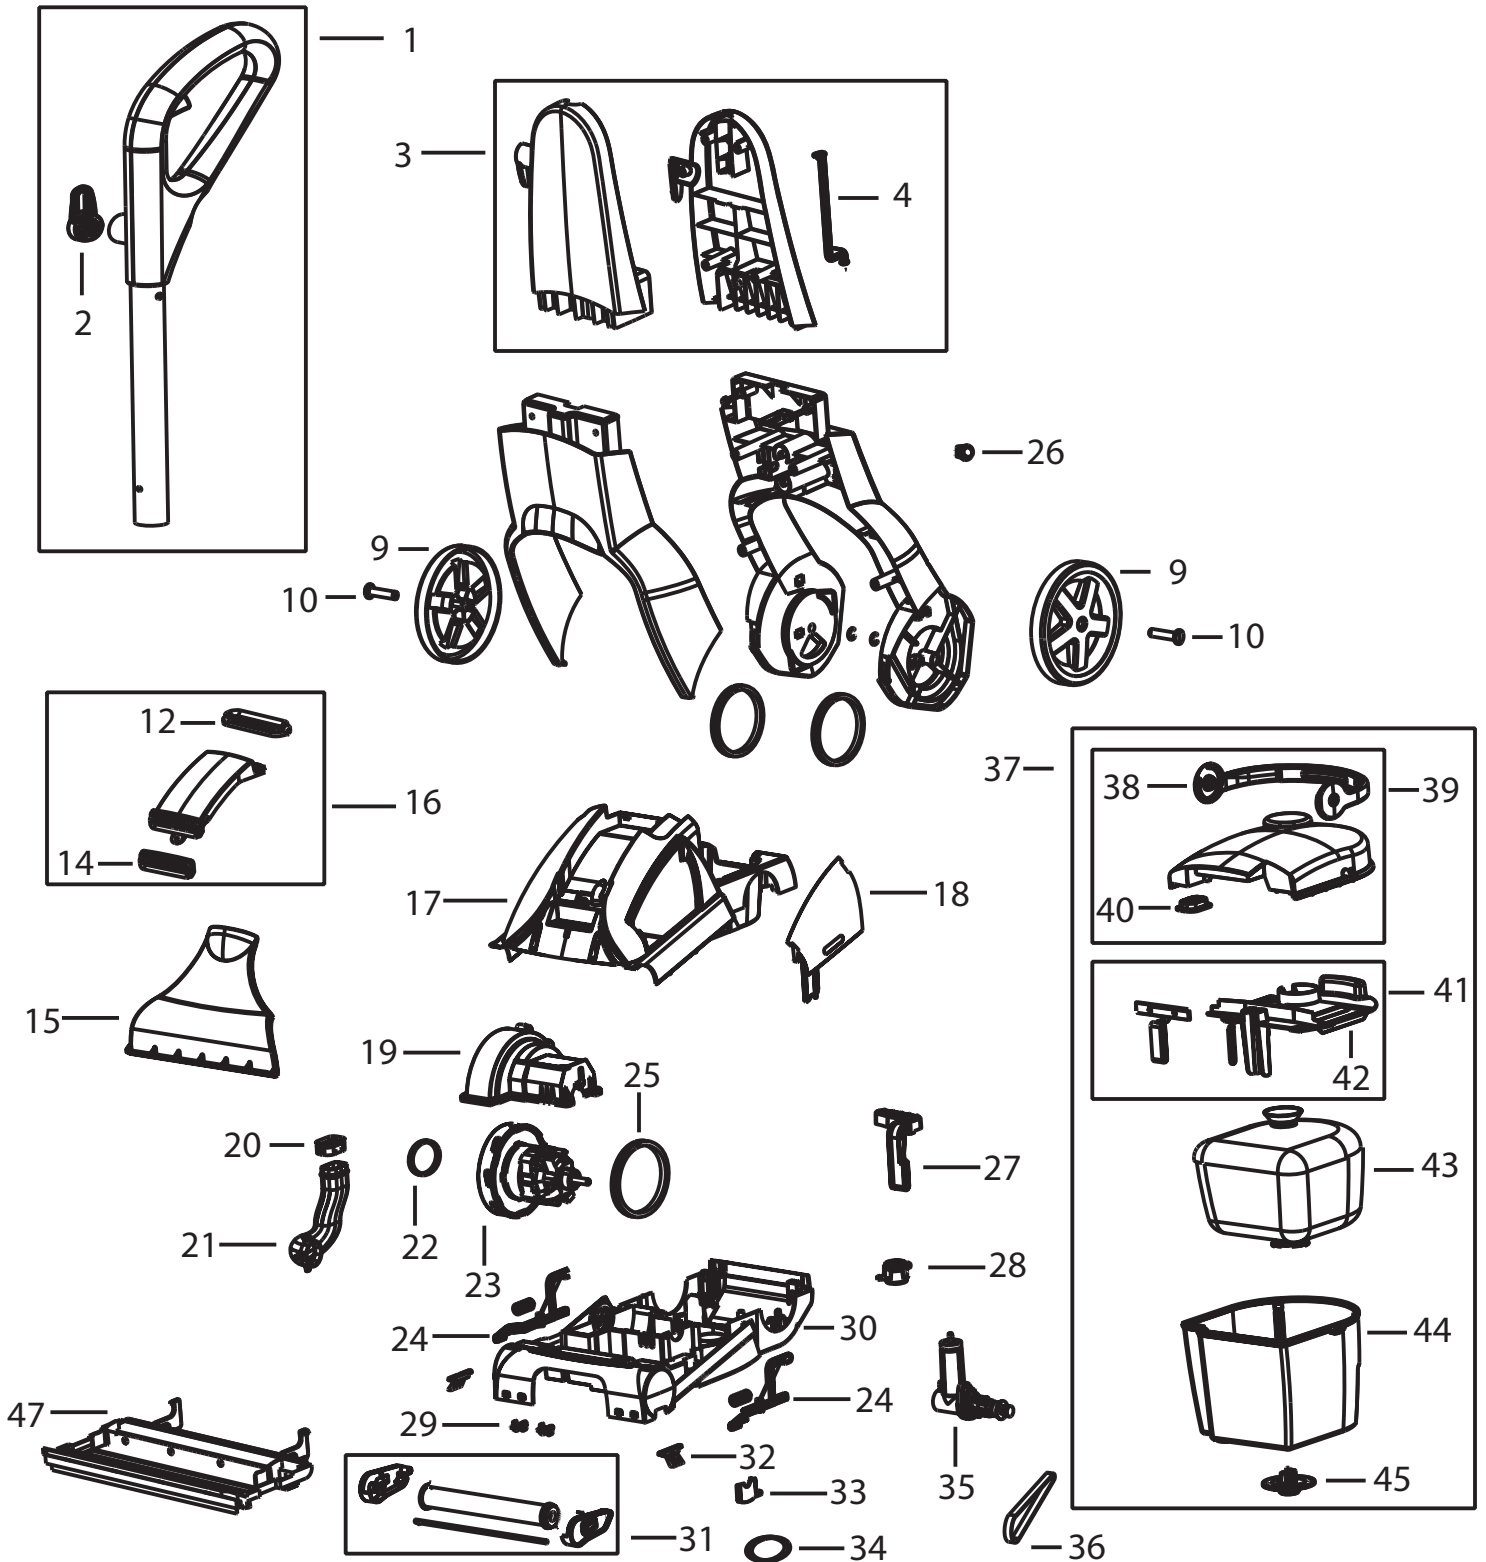

Powersteamer™ Powerbrush

1370 Series

Powersteamer

1370, 1622, 1623 Series

KEY	PART NO	DESCRIPTION	KEY	PART NO	DESCRIPTION
1	B-203-0172	Metal Handle Assy - Oblivion Blue	21	B-203-0150	Motor Duct
1	B-203-0173	Metal Handle Assy - Purple Slate	22	B-210-4051	Motor Intake Gasket
1	B-203-0174	Metal Handle Assy - Marzette Orange	23	B-017-5972	Motor
1	B-203-0227	Metal Handle Assy - Indigo Blue	24	B-203-0144	Elevator Arms - Left & Right
2	B-203-0119	Cord Wrap - Oblivion Blue	25	B-210-4056	Motor Gasket
2	B-203-0120	Cord Wrap - Purple Slate	26	B-203-0240	On/Off Switch - Rocker
2	B-203-0121	Cord Wrap - Marzette Orange	26	B-203-5554	On/Off Switch w/Pedal
2	B-203-0234	Cord Wrap - Indigo Blue	27	B-203-0112	Detent Pedal - 1623 (w/ pin & spring)
3	B-203-0113	Upper Handle Assy - Oblivion Blue	27	B-203-0111	Detent Pedal - 1370, 1622 (w/ pin & spring)
3	B-203-0114	Upper Handle Assy - Purple Slate	28	B-203-0216	Autoload Receiver
3	B-203-0115	Upper Handle Assy - Marzette Orange	29	B-203-6728	Spray Tip
3	B-203-0228	Upper Handle Assy - Indigo Blue	30	B-203-0132	Base w/ Edge Brush
4	B-203-0146	Lower Push Rod - Non Hosed Unit	30	B-203-0133	Base w/o Edge Brush
4	B-203-0147	Lower Push Rod - Hosed Unit	31	B-203-0126	Brush Assy - 5 row
5	B-215-9155	Upholstery Tool	31	B-203-0125	Brush Assy - 4 row
6	B-203-0117	Hose Wrap - Upper	32	B-203-0134	Edge Brush (1 pk)
7	B-203-0135	Hose & Grip Assy	33	B-203-0127	Clip Pack - Brush - Belt Side
8	B-203-0118	Hose Wrap - Lower	34	B-015-0621	Brush Belt
9	B-203-0122	Wheels (2 pk) - includes axles & e-rings	35	B-210-7181	Pump
10	B-203-0123	Axle & E-ring	36	B-215-0628	Pump Belt
11	B-203-0140	Hose Duct Gasket	37	B-203-0104	Tank Assembly
12	B-203-0139	Upper Nozzle Gasket	38	B-203-0103	Tank Handle
13	B-203-0131	Diverter	39	B-203-0100	Tank Lid
14	B-203-0217	Nozzle Seal	40	B-203-0105	Tank Filter
15	B-203-0124	Front Nozzle	41	B-203-0106	Tank Float & Baffle
16	B-203-0138	Upper Nozzle w/ Diverter	42	B-203-0107	Tank Baffle
16	B-203-0137	Upper Nozzle w/o Diverter	43	B-203-0101	Tank Bladder
17	B-203-0141	Main Housing - Oblivion Blue	44	B-203-0102	Tank Bottom
17	B-203-0142	Main Housing - Purple Slate	45	B-203-0108	Autoload Assy
17	B-203-0143	Main Housing - Marzette Orange	46	B-203-0116	Sliding Crevice Tool
17	B-203-0229	Main Housing - Indigo Blue	47	B-203-0149	Bare Floor Tool
18	B-203-0128	Belt Cover - Oblivion Blue			
18	B-203-0129	Belt Cover - Purple Slate	xx	B-203-0109	Cord - 20'
18	B-203-0130	Belt Cover - Marzette Orange	xx	B-203-0110	Cord - 25'
18	B-203-0230	Belt Cover - Indigo Blue	xx	B-203-7349	Screw Packet
19	B-203-0136	Motor Cover	xx	B-120-4026	User's Guide
20	B-210-4050	Duct Gasket			