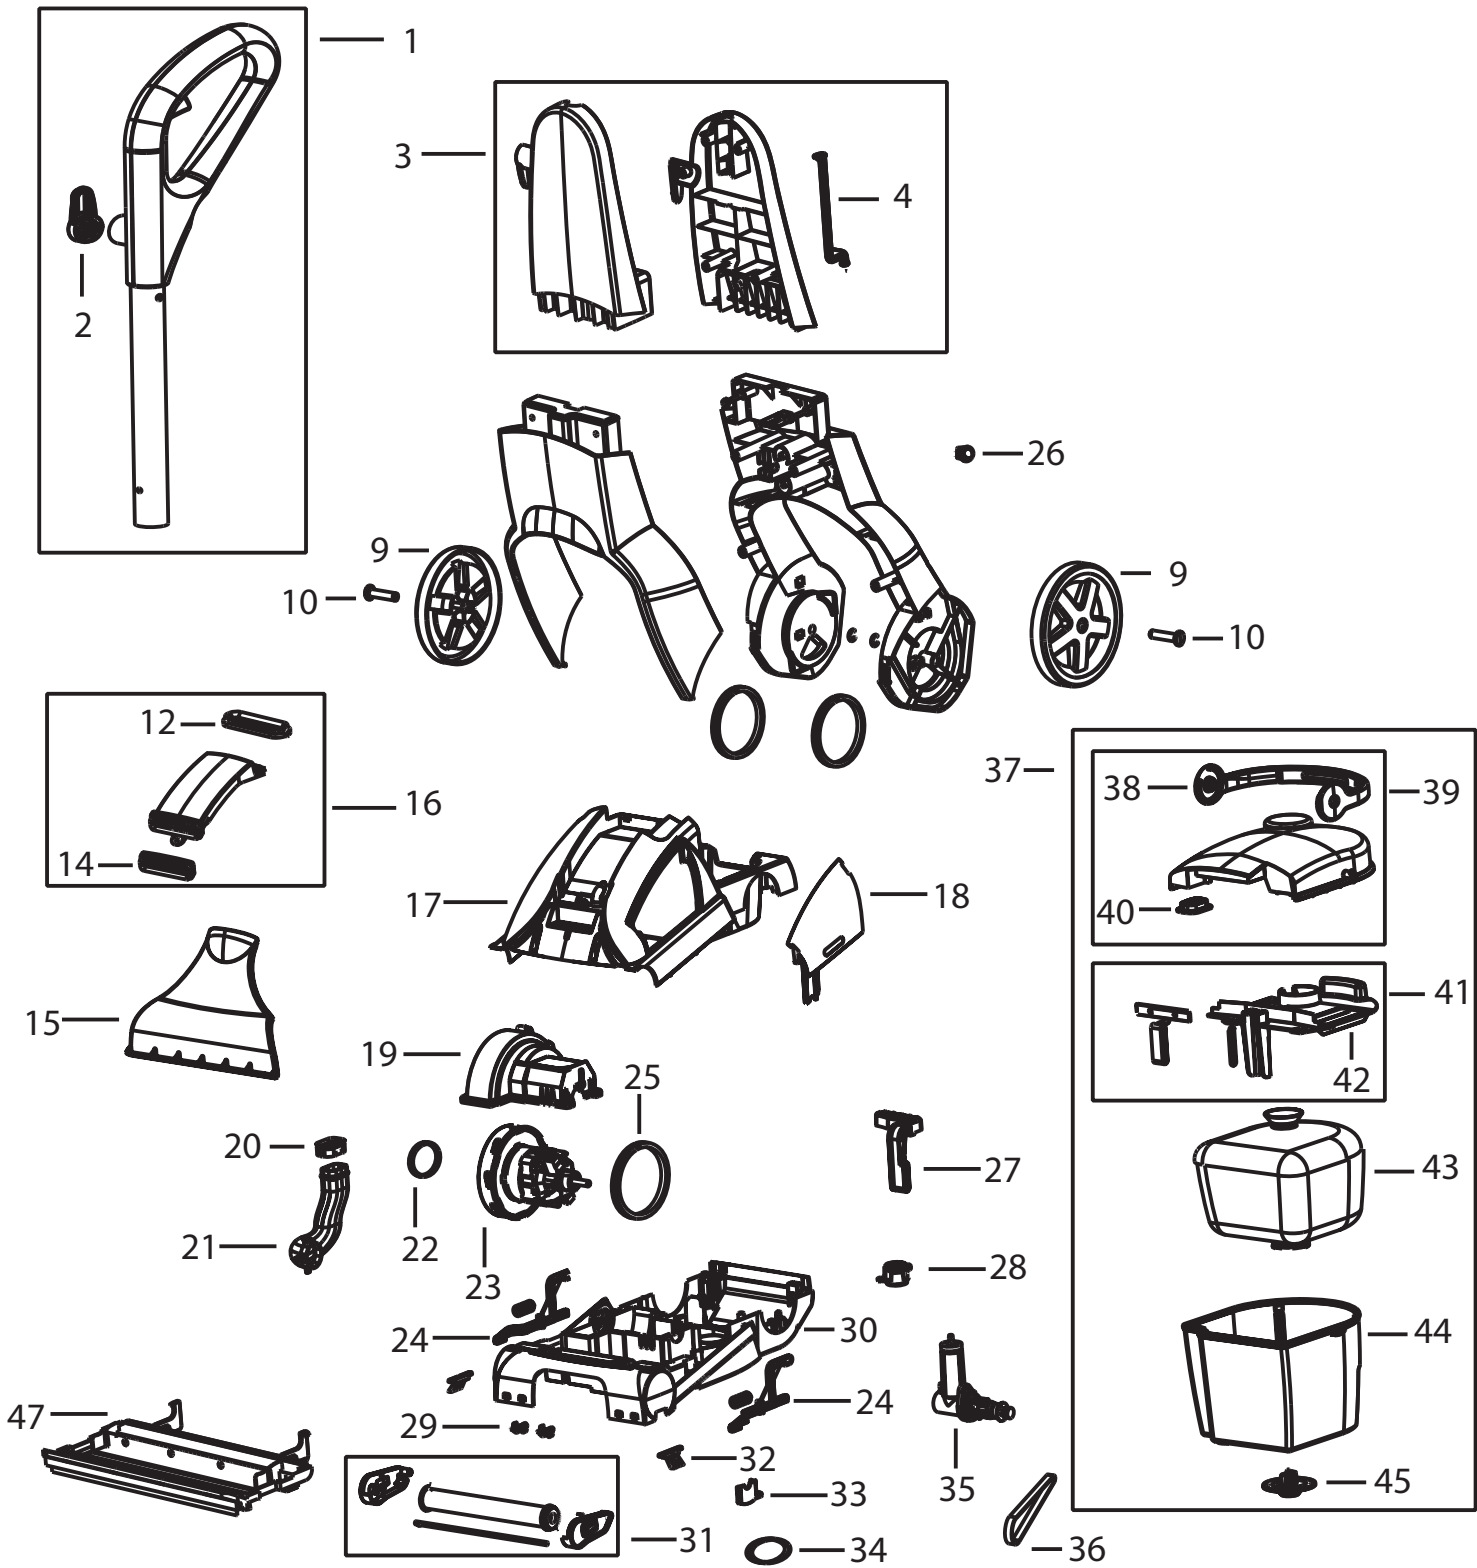

Powersteamer™ Powerbrush

1370 Series

Powersteamer

1370, 1622, 1623 Series

KEY	PART NO	DESCRIPTION	KEY	PART NO	DESCRIPTION
1	B-203-0172	Metal Handle Assy - Oblivion Blue	21	B-203-0150	Motor Duct
1	B-203-0173	Metal Handle Assy - Purple Slate	22	B-210-4051	Motor Intake Gasket
1	B-203-0174	Metal Handle Assy - Marzette Orange	23	B-017-5972	Motor
1	B-203-0227	Metal Handle Assy - Indigo Blue	24	B-203-0144	Elevator Arms - Left & Right
2	B-203-0119	Cord Wrap - Oblivion Blue	25	B-210-4056	Motor Gasket
2	B-203-0120	Cord Wrap - Purple Slate	26	B-203-0240	On/Off Switch - Rocker
2	B-203-0121	Cord Wrap - Marzette Orange	26	B-203-5554	On/Off Switch w/Pedal
2	B-203-0234	Cord Wrap - Indigo Blue	27	B-203-0112	Detent Pedal - 1623 (w/ pin & spring)
3	B-203-0113	Upper Handle Assy - Oblivion Blue	27	B-203-0111	Detent Pedal - 1370, 1622 (w/ pin & spring)
3	B-203-0114	Upper Handle Assy - Purple Slate	28	B-203-0216	Autoload Receiver
3	B-203-0115	Upper Handle Assy - Marzette Orange	29	B-203-6728	Spray Tip
3	B-203-0228	Upper Handle Assy - Indigo Blue	30	B-203-0132	Base w/ Edge Brush
4	B-203-0146	Lower Push Rod - Non Hosed Unit	30	B-203-0133	Base w/o Edge Brush
4	B-203-0147	Lower Push Rod - Hosed Unit	31	B-203-0126	Brush Assy - 5 row
5	B-215-9155	Upholstery Tool	31	B-203-0125	Brush Assy - 4 row
6	B-203-0117	Hose Wrap - Upper	32	B-203-0134	Edge Brush (1 pk)
7	B-203-0135	Hose & Grip Assy	33	B-203-0127	Clip Pack - Brush - Belt Side
8	B-203-0118	Hose Wrap - Lower	34	B-015-0621	Brush Belt
9	B-203-0122	Wheels (2 pk) - includes axles & e-rings	35	B-210-7181	Pump
10	B-203-0123	Axle & E-ring	36	B-215-0628	Pump Belt
11	B-203-0140	Hose Duct Gasket	37	B-203-0104	Tank Assembly
12	B-203-0139	Upper Nozzle Gasket	38	B-203-0103	Tank Handle
13	B-203-0131	Diverter	39	B-203-0100	Tank Lid
14	B-203-0217	Nozzle Seal	40	B-203-0105	Tank Filter
15	B-203-0124	Front Nozzle	41	B-203-0106	Tank Float & Baffle
16	B-203-0138	Upper Nozzle w/ Diverter	42	B-203-0107	Tank Baffle
16	B-203-0137	Upper Nozzle w/o Diverter	43	B-203-0101	Tank Bladder
17	B-203-0141	Main Housing - Oblivion Blue	44	B-203-0102	Tank Bottom
17	B-203-0142	Main Housing - Purple Slate	45	B-203-0108	Autoload Assy
17	B-203-0143	Main Housing - Marzette Orange	46	B-203-0116	Sliding Crevice Tool
17	B-203-0229	Main Housing - Indigo Blue	47	B-203-0149	Bare Floor Tool
18	B-203-0128	Belt Cover - Oblivion Blue			
18	B-203-0129	Belt Cover - Purple Slate	xx	B-203-0109	Cord - 20'
18	B-203-0130	Belt Cover - Marzette Orange	xx	B-203-0110	Cord - 25'
18	B-203-0230	Belt Cover - Indigo Blue	xx	B-203-7349	Screw Packet
19	B-203-0136	Motor Cover	xx	B-120-4026	User's Guide
20	B-210-4050	Duct Gasket			

Oblivion Blue = 1370
Purple Slate = 1622
Marzette Orange = 1623
Indigo Blue = 1623-1