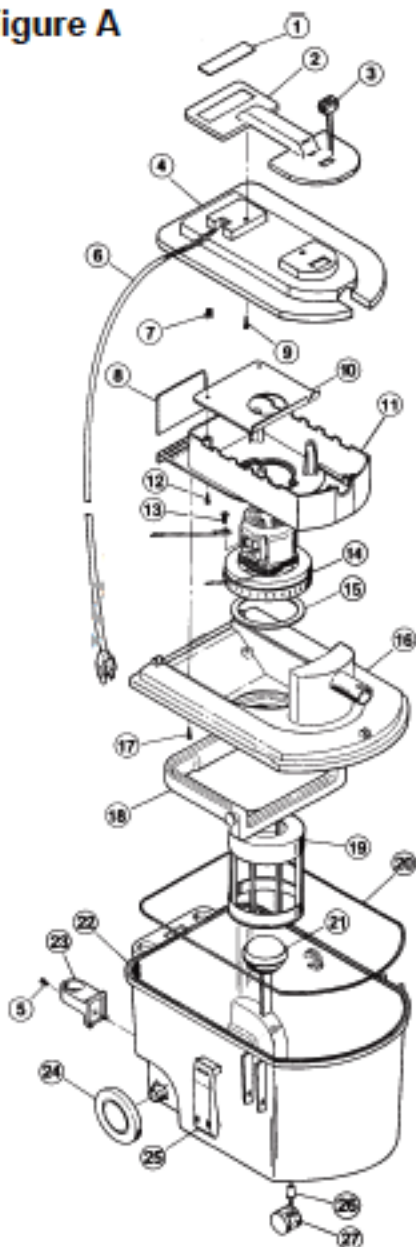

Original & Replacement **BISSELL**

POWER STEAMER Model 1631-1

Figure A

KEY	PART NO.	DESCRIPTION
1	NLA	Nameplate
2	NLA	Grip
3	B-010-8852	Switch
4	NLA	Cover - Motor
5	NLA	Screw #6 x 1/2"
6	NLA	Cord 3 Wire
7	NLA	Wire Nut
8	NLA	Label - Motor Rating
9	NLA	Screw #10 x 3/4"
10	NLA	Plate - Motor Support
11	NLA	Housing - Motor
12	NLA	Screw #8 x 3/4"
13	NLA	Screw - Ground Wire
14	NLA	Motor 1 Stage 2 Speed
15	NLA	Gasket - Motor
16	NLA	Cover Ass'y
17	NLA	Screw #8 x 1/2"
18	NLA	Handle
19	NLA	Cage - Ball Float
20	NLA	Gasket - Tank
21	B-010-0327	Ball - Float
22	NLA	Tank Ass'y Without Latch Or Wheels
23	NLA	Bracket - Wand
24	NLA	Wheel
25	NLA	Latch
26	NLA	Socket
27	NLA	Castor & Socket Ass'y

Figure A

Figure B