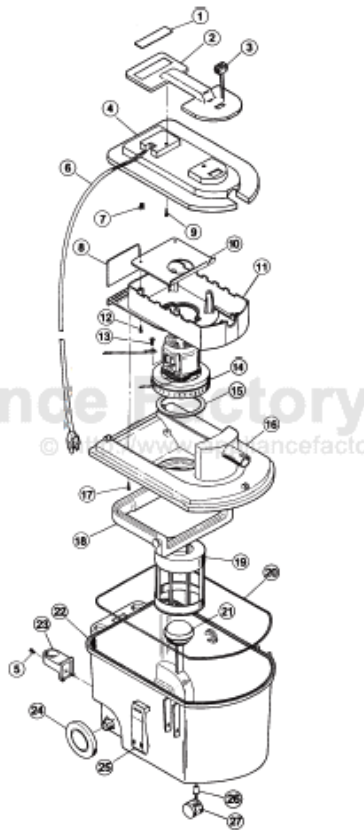

[Find Your Bissell Vacuum Cleaner Parts - Select From 377 Models](#)

----- Manual continues below -----