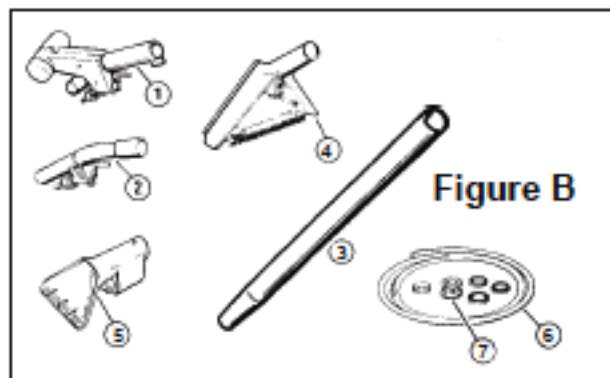

NLA = NO LONGER AVAILABLE

Figure B

BISSELL Original & Replacement

POWER STEAMER Extraction Wand

Figure C

KEY	PART NO.	DESCRIPTION
28	B-803-1659	Valve Cap Ass'y, W/O-Ring & Washer
29	NLA	O-Ring (Order B-803-1659)
30	NLA	Cap - Valve (Order B-803-1659)
31	NLA	Washer (Order B-803-1659)
32	B-016-4181	Grip & Trigger Ass'y
33	NLA	Shaft - Valve (Order B-016-4181)
34	NLA	Spring (Order B-016-4181)
35	NLA	Button - Lock (Order B-016-4181)
36	NLA	Screw #8 x 3/4" (Order B-016-4181)
37	NLA	Cap, Grip End (Order B-016-4181)
38	NLA	Grip, Wand R.H. (Order B-016-4181)
39	NLA	Grip, Wand L.H. (Order B-016-4181)
40	NLA	Grip (Order B-016-4181)
41	NLA	Hose - Flexible
42	NLA	Trigger (Order B-016-4181)
43	NLA	Collar
44	NLA	Cap Swivel & Short Hose Ass'y
45	NLA	Stem Hose
46	NLA	O-Ring (Order B-016-4181)
47	NLA	Retainer - Spring (Order B-016-4181)
48	NLA	Washer
49	NLA	Screen - Filter
50	NLA	Stem - Faucet
51	NLA	Nut Hose
52	NLA	Clamp
53	NLA	Hose 2 1/2"
54	NLA	Shroud 1-Piece Ass'y
55	NLA	Injector Ass'y Without Shroud
56	NLA	Hose Only 50 ft.
57	NLA	Hose & Injector Ass'y 50'
58	NLA	Shroud (one piece)
59	B-880-7028	Screw
60	NLA	Cap - Check Valve
61	NLA	Ball Valve
62	NLA	O-Ring
63	NLA	Orifice - Metering
64	NLA	Tube
65	B-010-3528	Filter
66	B-010-9672	Wand
67	NLA	Tube Transfer (Order B-015-9151)
68	NLA	Gasket (Order B-015-9151)
69	NLA	Spray Tip (Order B-015-9151)
70	B-015-9151	Upholstery Nozzle Ass'y
71	B-010-7387	Nut - Retainer
72	NLA	Plate (Order B-016-8985)
73	NLA	Nozzle (Order B-016-8985)
74	B-015-8150	Nozzle - Spray
75	B-880-7007	Screw #8 x 5/8"
76	NLA	Tool Clean-Out
77	B-013-2453	Clip - Hose
78	B-010-9464	Tube
79	B-010-1181	Brush Ass'y
80	B-880-7028	Screw #8 x 1/2"
81	B-013-0469	Bare Floor Ass'y
82	NLA	Brush (Order B-013-0469)
	NLA	Squeegee (Order B-013-0469)
	B-016-8985	Nozzle Ass'y, Complete