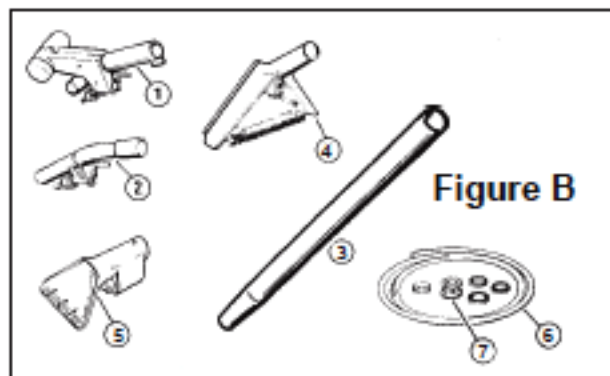

NLA = NO LONGER AVAILABLE

Figure B

BISSELL Original & Replacement

POWER STEAMER Extraction Wand

Figure C

KEY	PART NO.	DESCRIPTION
28	B-803-1659	Valve Cap Ass'y, W/O-Ring & Washer
29	NLA	O-Ring (Order B-803-1659)
30	NLA	Cap - Valve (Order B-803-1659)
31	NLA	Washer (Order B-803-1659)
32	B-016-4181	Grip & Trigger Ass'y
33	NLA	Shaft - Valve (Order B-016-4181)
34	NLA	Spring (Order B-016-4181)
35	NLA	Button - Lock (Order B-016-4181)
36	NLA	Screw #8 x 3/4" (Order B-016-4181)
37	NLA	Cap, Grip End (Order B-016-4181)
38	NLA	Grip, Wand R.H. (Order B-016-4181)
39	NLA	Grip, Wand L.H. (Order B-016-4181)
40	NLA	Grip (Order B-016-4181)
41	NLA	Hose - Flexible
42	NLA	Trigger (Order B-016-4181)
43	NLA	Collar
44	NLA	Cap Swivel & Short Hose Ass'y
45	NLA	Stem Hose
46	NLA	O-Ring (Order B-016-4181)
47	NLA	Retainer - Spring (Order B-016-4181)
48	NLA	Washer
49	NLA	Screen - Filter
50	NLA	Stem - Faucet
51	NLA	Nut Hose
52	NLA	Clamp
53	NLA	Hose 2 1/2"
54	NLA	Shroud 1-Piece Ass'y
55	NLA	Injector Ass'y Without Shroud
56	NLA	Hose Only 50 ft.
57	NLA	Hose & Injector Ass'y 50'
58	NLA	Shroud (one piece)
59	B-880-7028	Screw
60	NLA	Cap - Check Valve
61	NLA	Ball Valve
62	NLA	O-Ring
63	NLA	Orifice - Metering
64	NLA	Tube
65	B-010-3528	Filter
66	B-010-9672	Wand
67	NLA	Tube Transfer (Order B-015-9151)
68	NLA	Gasket (Order B-015-9151)
69	NLA	Spray Tip (Order B-015-9151)
70	B-015-9151	Upholstery Nozzle Ass'y
71	B-010-7387	Nut - Retainer
72	NLA	Plate (Order B-016-8985)
73	NLA	Nozzle (Order B-016-8985)
74	B-015-8150	Nozzle - Spray
75	B-880-7007	Screw #8 x 5/8"
76	NLA	Tool Clean-Out
77	B-013-2453	Clip - Hose
78	B-010-9464	Tube
79	B-010-1181	Brush Ass'y
80	B-880-7028	Screw #8 x 1/2"
81	B-013-0469	Bare Floor Ass'y
82	NLA	Brush (Order B-013-0469)
	NLA	Squeegee (Order B-013-0469)
	B-016-8985	Nozzle Ass'y, Complete