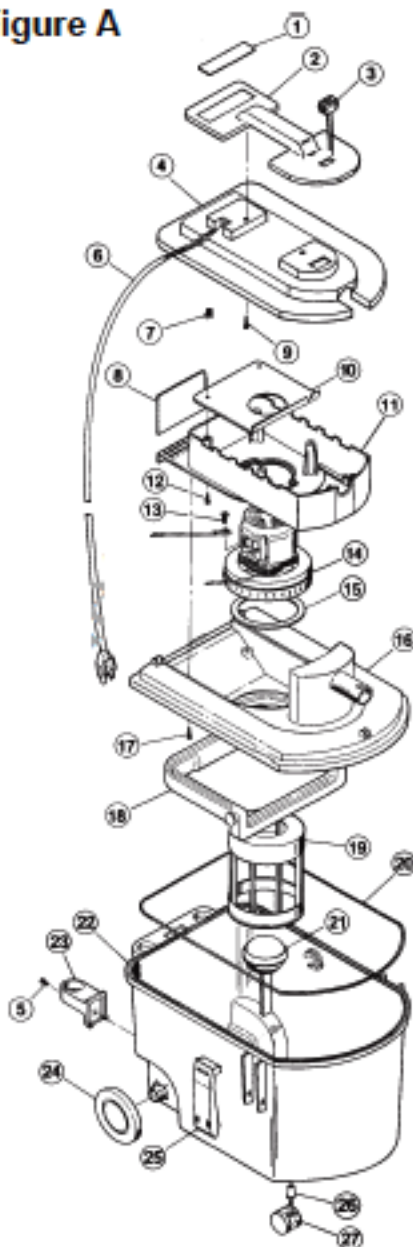

Original & Replacement **BISSELL**

POWER STEAMER Model 1631-1

Figure A

KEY	PART NO.	DESCRIPTION
1	NLA	Nameplate
2	NLA	Grip
3	B-010-8852	Switch
4	NLA	Cover - Motor
5	NLA	Screw #6 x 1/2"
6	NLA	Cord 3 Wire
7	NLA	Wire Nut
8	NLA	Label - Motor Rating
9	NLA	Screw #10 x 3/4"
10	NLA	Plate - Motor Support
11	NLA	Housing - Motor
12	NLA	Screw #8 x 3/4"
13	NLA	Screw - Ground Wire
14	NLA	Motor 1 Stage 2 Speed
15	NLA	Gasket - Motor
16	NLA	Cover Ass'y
17	NLA	Screw #8 x 1/2"
18	NLA	Handle
19	NLA	Cage - Ball Float
20	NLA	Gasket - Tank
21	B-010-0327	Ball - Float
22	NLA	Tank Ass'y Without Latch Or Wheels
23	NLA	Bracket - Wand
24	NLA	Wheel
25	NLA	Latch
26	NLA	Socket
27	NLA	Castor & Socket Ass'y

Figure A

Figure B