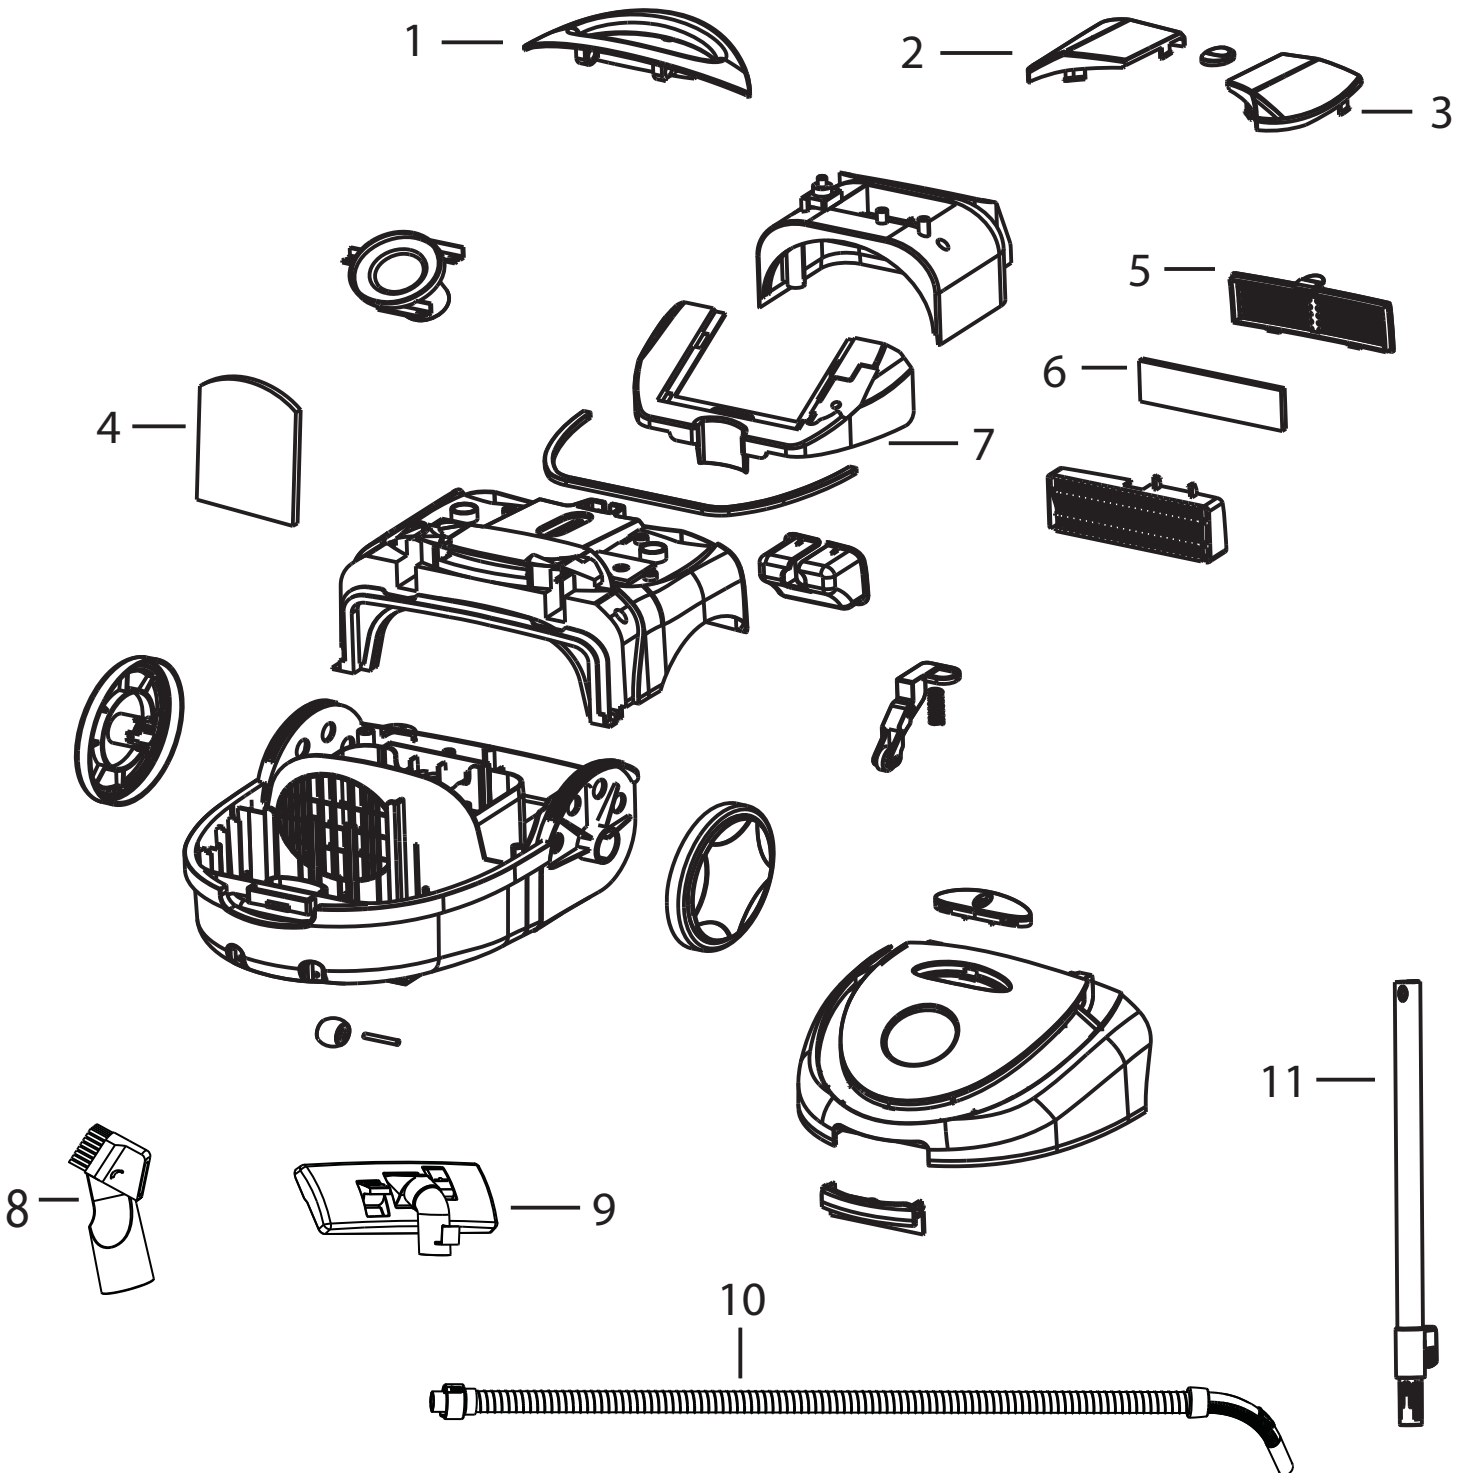

Zing

Model 7100

Zing Canister Vac

Model 7100

| KEY | PART NO | DESCRIPTION |
|-----|------------|----------------------------------|
| 1 | B-203-7060 | Handle Assy |
| 2 | B-203-7061 | On / Off Knob |
| 3 | B-203-7055 | Cordwinder Knob |
| 4 | B-203-7052 | Foam / Inlet Filter |
| 5 | B-203-7053 | Exhaust Grill |
| 6 | B-203-7054 | Outlet Filter |
| 7 | B-203-7051 | Bag Holder Assy |
| 8 | B-203-7056 | Crevice Tool |
| 9 | B-203-7059 | Floor Tool |
| 10 | B-203-7057 | Hose Assy |
| 11 | B-203-7058 | Metal Telescoping Wand |
| XX | B-203-7050 | Dust Bag |
| XX | B-110-4001 | User's Guide |
| XX | B-3210 | Retail Pack - 5 Bags / 2 Filters |