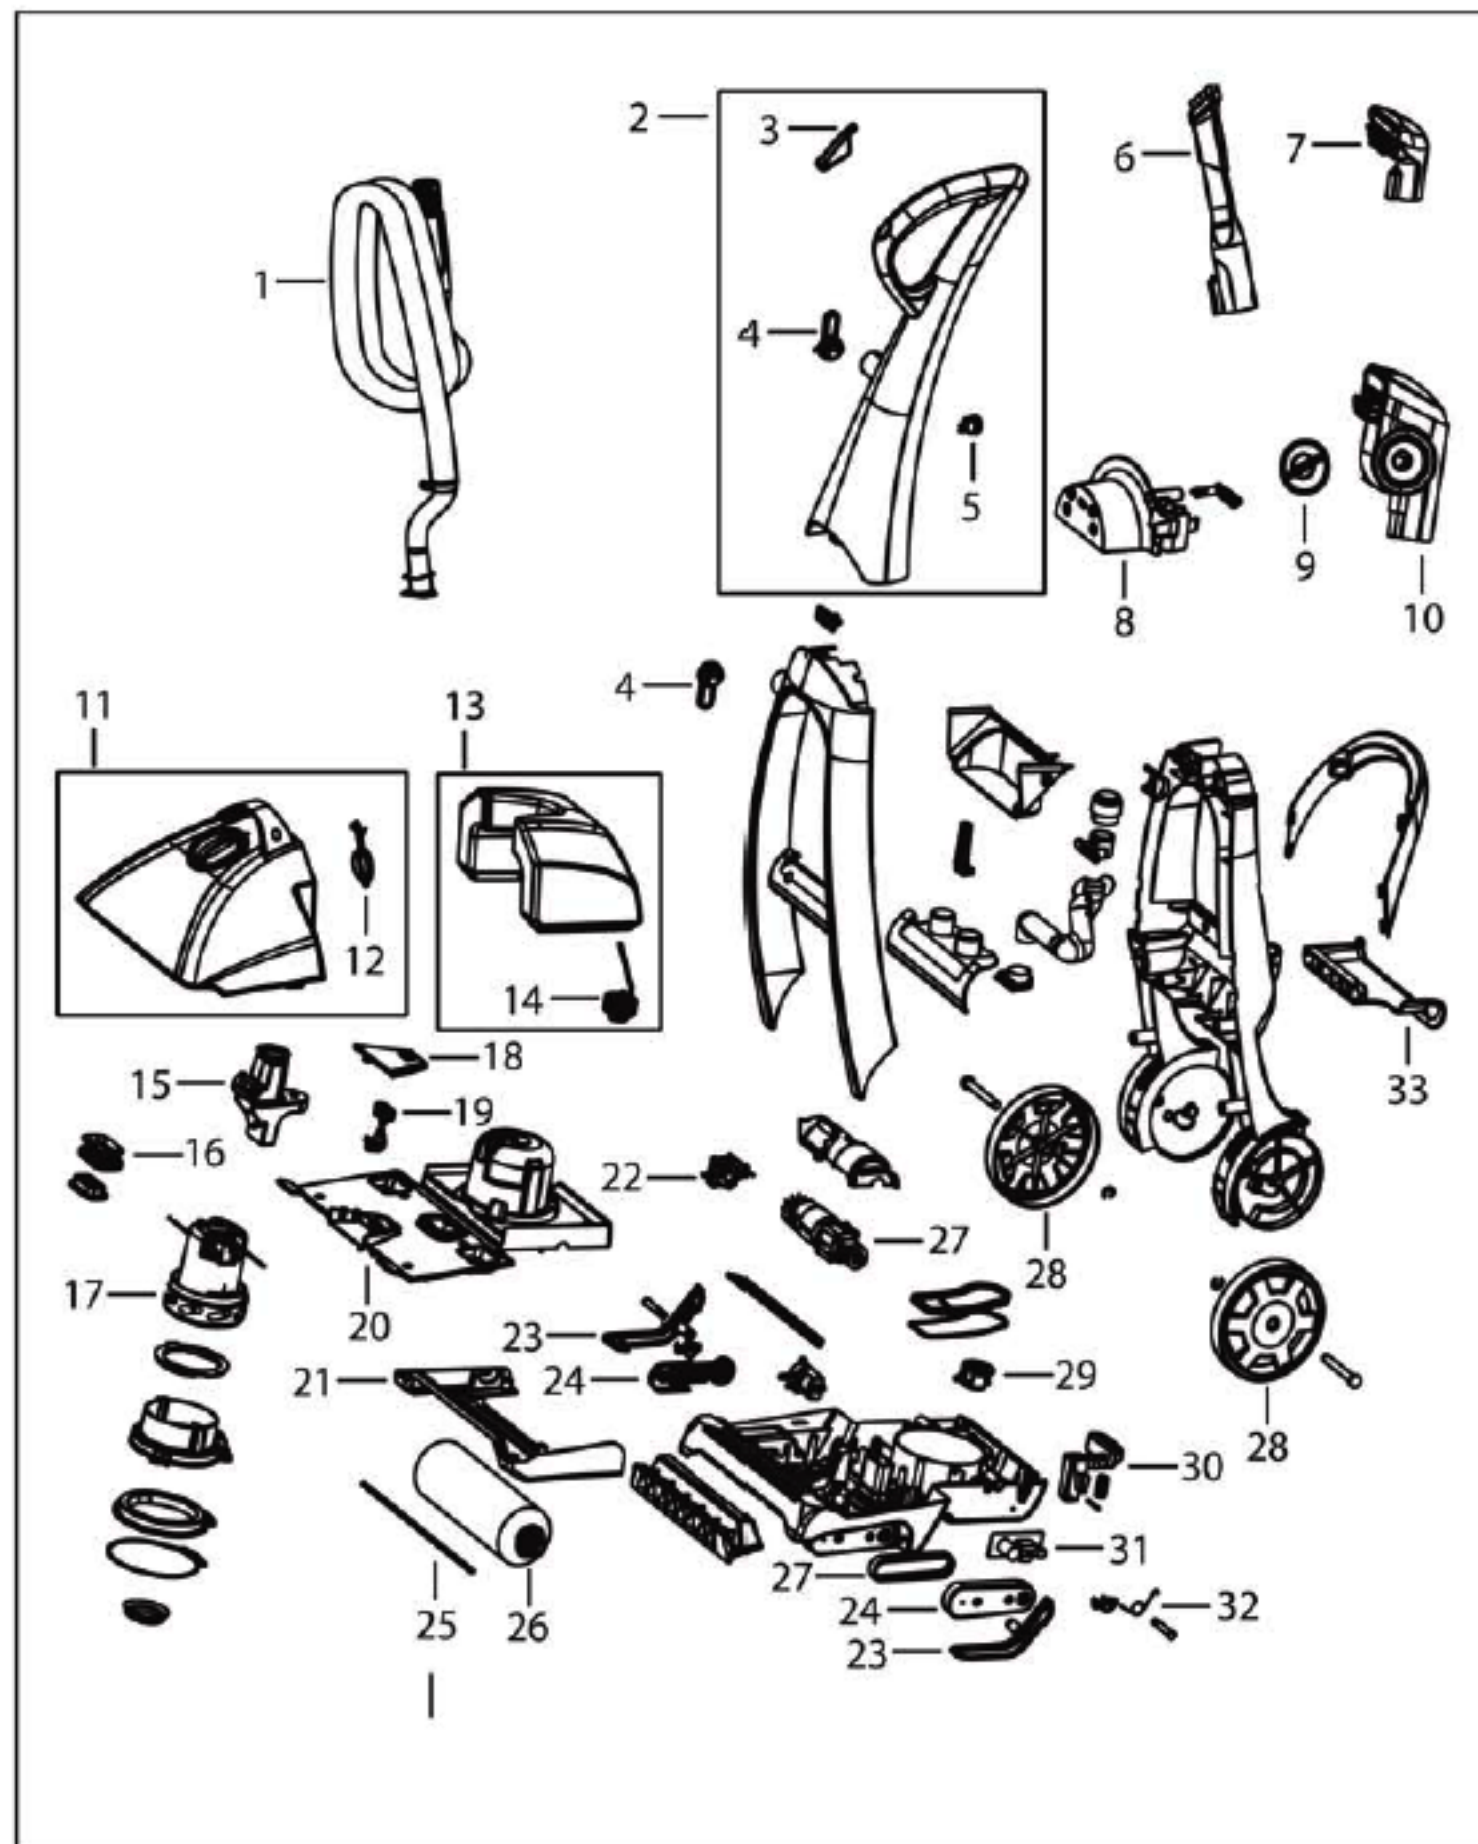

This Owner's Manual is provided and hosted by [Appliance Factory Parts](#).

Bissell 7350 Owner's Manual

[Shop genuine replacement parts for Bissell 7350](#)

[Find Your Bissell Vacuum Cleaner Parts - Select From 377 Models](#)

----- Manual continues below -----

BISSELL Original & Replacement

PRO DRY MODELS 7350, 8350

Original & Replacement **BISSELL**

PRO DRY MODELS 7350, 8350

KEY	PART NO.	DESCRIPTION
1	B-203-7230	Hose Assembly
2	B-203-7233	Upper Handle Assembly
3	B-203-7234	Trigger, Handle
4	B-203-7236	Cord Wrap
5	B-203-6719	Power Switch
6	B-203-7239	Sliding Crevice Tool
7	B-203-7238	3" Upholstery Tool
8	B-203-7232	Hose Wrap, Upper
9	B-203-7241	Cap, Oxygen II Power Tool
10	B-203-7240	Oxygen II Power Tool
11	B-203-7204	Dirty Tank Assembly w/Cap - Blue
11	B-203-7205	Dirty Tank Assembly w/Cap - Purple
12	B-203-7206	Dirty Tank Cap
13	B-203-7207	Clean Tank - Blue
13	B-203-7208	Clean Tank - Purple
14	B-203-6677	Cap & Insert - Clean Tank
15	B-203-7212	Transfer Case w/Gaskets
16	B-203-7214	Motor Duct, Filter Gasket
17	B-203-7217	Vac Motor Assembly
18	B-203-7210	Spray Tip Cover
19	B-203-7211	Spray Tip
20	B-203-7213	Cover - Main
21	B-203-7221	Sole Plate
22	B-203-7220	Pump w/Connector
23	B-203-7228	Elevator Arms Assembly L&R
24	B-203-7224	Pivot Arms, L&R
25	B-203-7225	Roller Axle
26	B-203-7223	Roller Assembly w/Axle
27	B-203-7226	Brush Belt
28	B-203-7229	Wheels w/Axles L&R
29	B-203-7215	Receiver Valve w/o Umbrella Valve
30	B-203-7216	Detent Lever Assembly
31	B-203-7218	Circuit Board
32	B-203-7227	Brush Pulley & E-Clip
33	B-203-7231	Hose Wrap, Lower
XX	B-203-7237	Power Cord - 25 ft
XX	B-203-7235	Cord Clip
XX	B-120-4033	User's Guide - Bilingual
XX	B-203-7222	Screw Pack