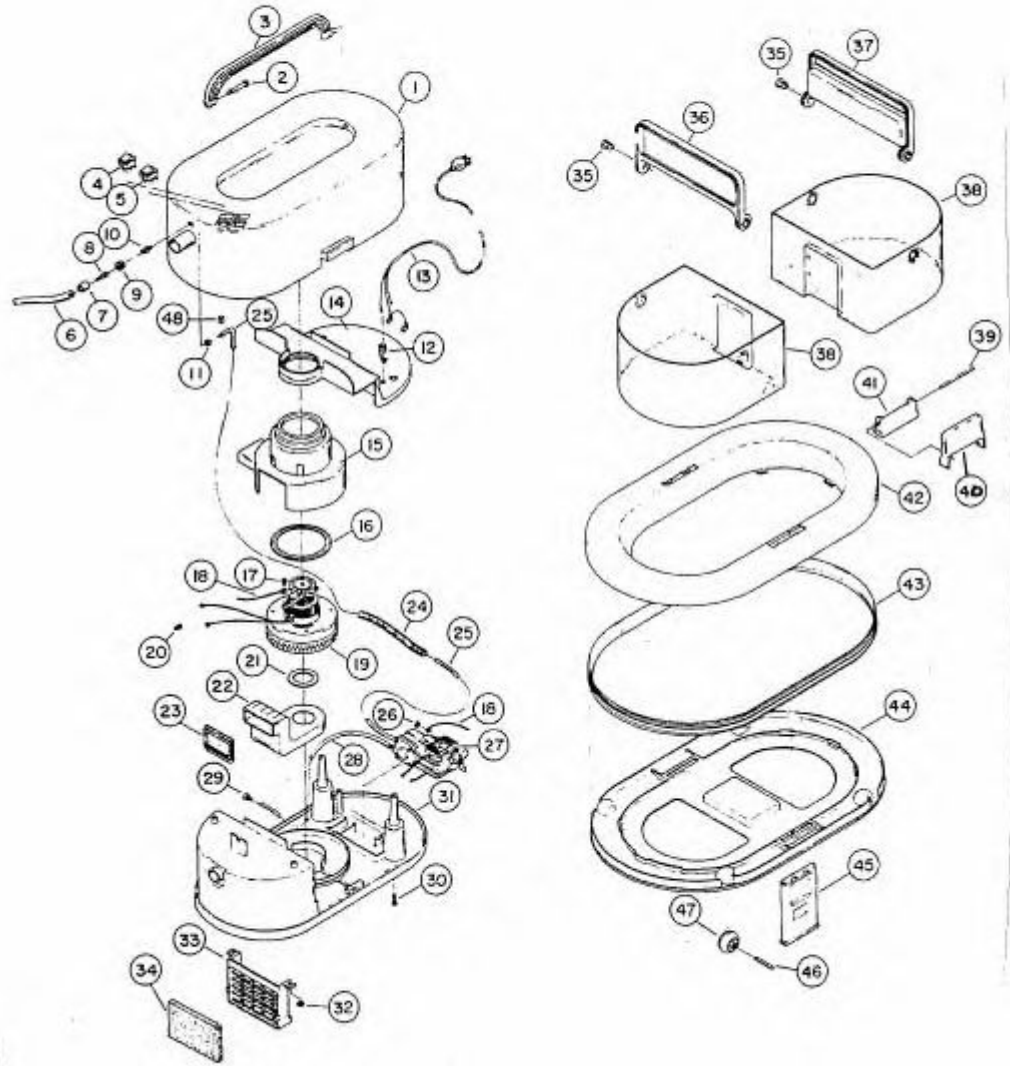

Key No.	Part No.	Part Desc.	Price
---------	----------	------------	-------

# DEEP CLEANER

SELF CONTAINED MOD 1632

KIT