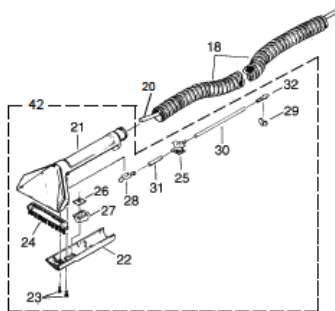

[Find Your Bissell Vacuum Cleaner Parts - Select From 377 Models](#)

----- Manual continues below -----