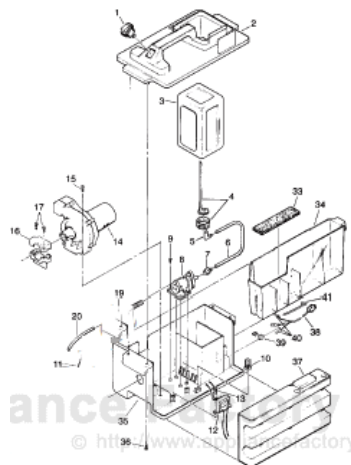

# Bissell 1653 Owner's Manual

[Shop genuine replacement parts for Bissell 1653](#)

[Find Your Bissell Vacuum Cleaner Parts - Select From 377 Models](#)

----- Manual continues below -----

# BISSELL Original & Replacement

LITTLE GREEN CLEAN MACHINE Model 1650, 1653

KEY	PART NO.	DESCRIPTION
1	B-803-8844	Switch
2	NLA	Cover, Grip Ass'y
3	NLA	Bottle
4	NLA	Bottle Insert Ass'y Without Plunger
4	NLA	Bottle Insert Ass'y With Plunger
5	NLA	Connector, Bottle
6	B-010-9452	Tube (Bottle to Pump)
7	NLA	Connector, Pump
8	NLA	Pump Ass'y
9	B-880-7054	Screws, Pump
10	NLA	Rectifier (Order B-803-9166)
11	NLA	Wires (Order B-803-9166)
12	NLA	Transformer
13	B-880-7031	Screws, Transformer
14	NLA	Motor, Vac Scroll Ass'y
15	B-880-7038	Screws, Vac Motor
16	B-803-7391	Collar Ass'y, Vac Hose
17	B-880-7037	Screws, Collar
18	NLA	Flexible Hose Without Solution Tube
19	B-010-4703	Hose Guard
20	NLA	Tube (Grip to Pump)
21	NLA	Window Ass'y, Spray Grip (Order B-803-4929)
22	NLA	Cover, Spray Grip (Order B-803-4929)
23	B-880-7031	Screws, Spray Grip
24	NLA	Brush Strip
25	B-803-8458	Valve Ass'y
26	NLA	Spring, Trigger Leaf (Order B-803-4929)
27	NLA	Button, Trigger (Order E# -92929)
28	NLA	Tip, Spray (Order B-8039)
29	B-803-2472	Lock, Hose
30	NLA	Tube, Long (for Handle)
31	NLA	Tube, Short (for Handle)
32	B-803-2605	Connector, Barbed
33	NLA	Sponge, Anti-Splash
34	NLA	Tank, Recovery
35	B-803-4803	Housing, Base
36	B-880-7031	Screws, Housing
37	B-803-3302	Housing, Side
38	NLA	Cord 3 Wire Power
39	B-010-1271	Cord Restraint
40	B-010-2652	Wire Nut
41	B-010-1511	Cable Tie
42	B-803-4929	Upholstery Tool Ass'y