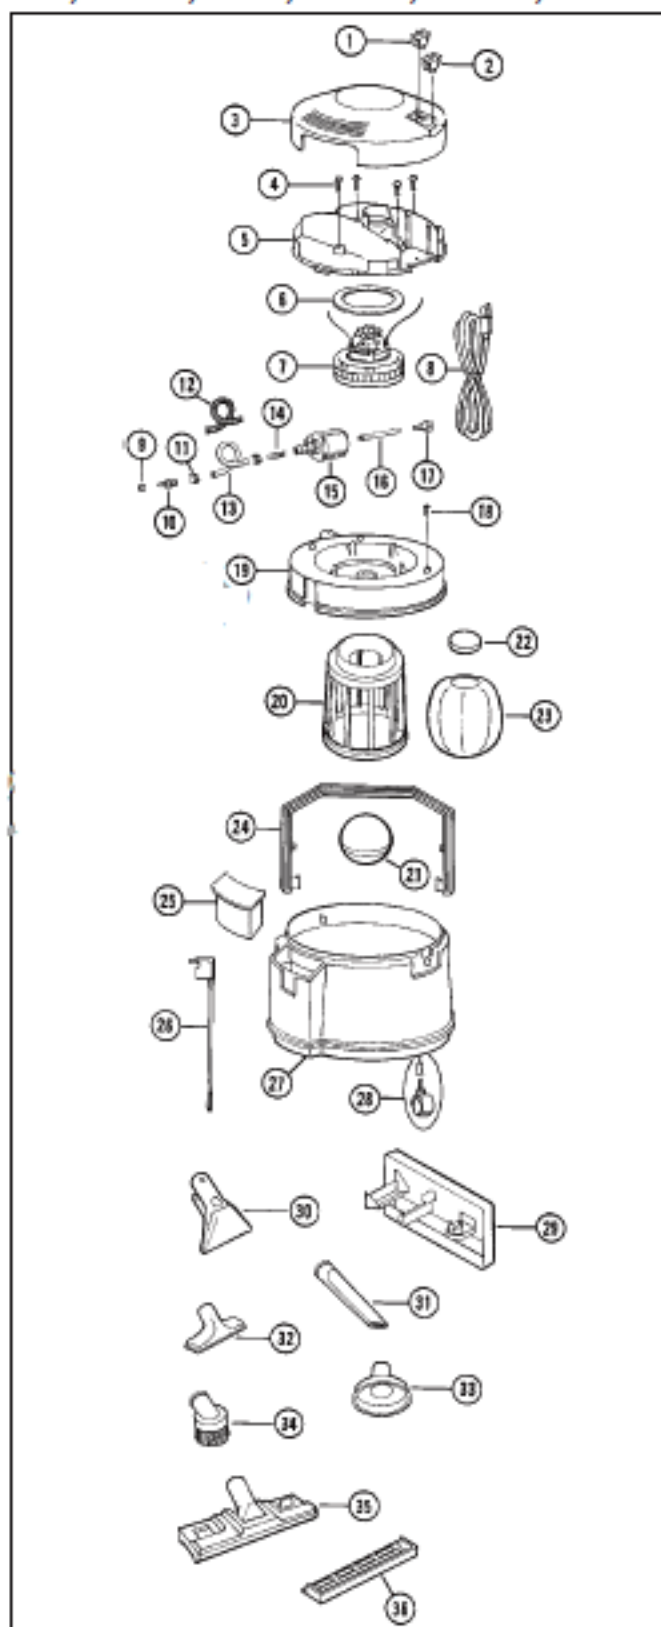

Original & Replacement **BISSELL**

BIG GREEN CLEAN MACHINE

Models 1671G, 1671W, 1671X, 1671Y, 1672, 1672A, 1672G, 1672W

KEY	PART NO.	DESCRIPTION
1	B-010-8873*	Switch, Vac
2	B-010-8873*	Switch, Pump
3	NLA	Cover, Motor with Switches
4	B-880-7038	Screw, #8 x 3/4
5	B-014-4717	Motor Housing
6	B-010-8310	Seal, Motor
7	B-010-5952	Two Stage Motor 1671 Series
7	B-010-8012	One Stage Motor 1672 Series
8	B-010-2839	Cord Set
9	B-010-2653	Connector Nut
10	B-010-2681	Connector 1/2-20 Thread
11	B-010-2486	Spring Clamp
12	B-010-8403	Spring - Tube Support
13	B-010-9488	Tube, 5 1/2"
14	B-010-2863	Connector
15	B-010-7182	Pump
16	B-013-9490	Tube, 3 1/4"
17	B-013-2685	Connector Inlet Female
18	B-880-7013	Screw, #8 x 1/2
19	B-014-2925	Tank Cover
20	NLA	Ball Cage
21	B-010-0329	Ball
22	B-010-3529	Motor Filter
23	B-010-3531	Filter Bag
23	SVR-1800	Filter, Foam Sleeve
24	B-013-4463	Handle
25	B-013-3001	Measuring Cup
26	B-803-2887	Siphon Tube Ass'y
27	B-015-9098	Tank Ass'y
28	B-010-2282	Castor With Sleeve
29	B-013-1523	Storage Rack
30	B-015-9151	Upholstery Tool
31	B-010-9156	Crevice Tool
32	B-010-8055	Small Vacuum Nozzle
33	B-013-9152	Sink Clean Out Tool
34	B-010-1187	Dusting Brush
35	B-010-4744	Dry Floor Nozzle
36	B-013-0469	Bare Floor Attachment

* Switches are not available for 1671G

NLA = No Longer Available