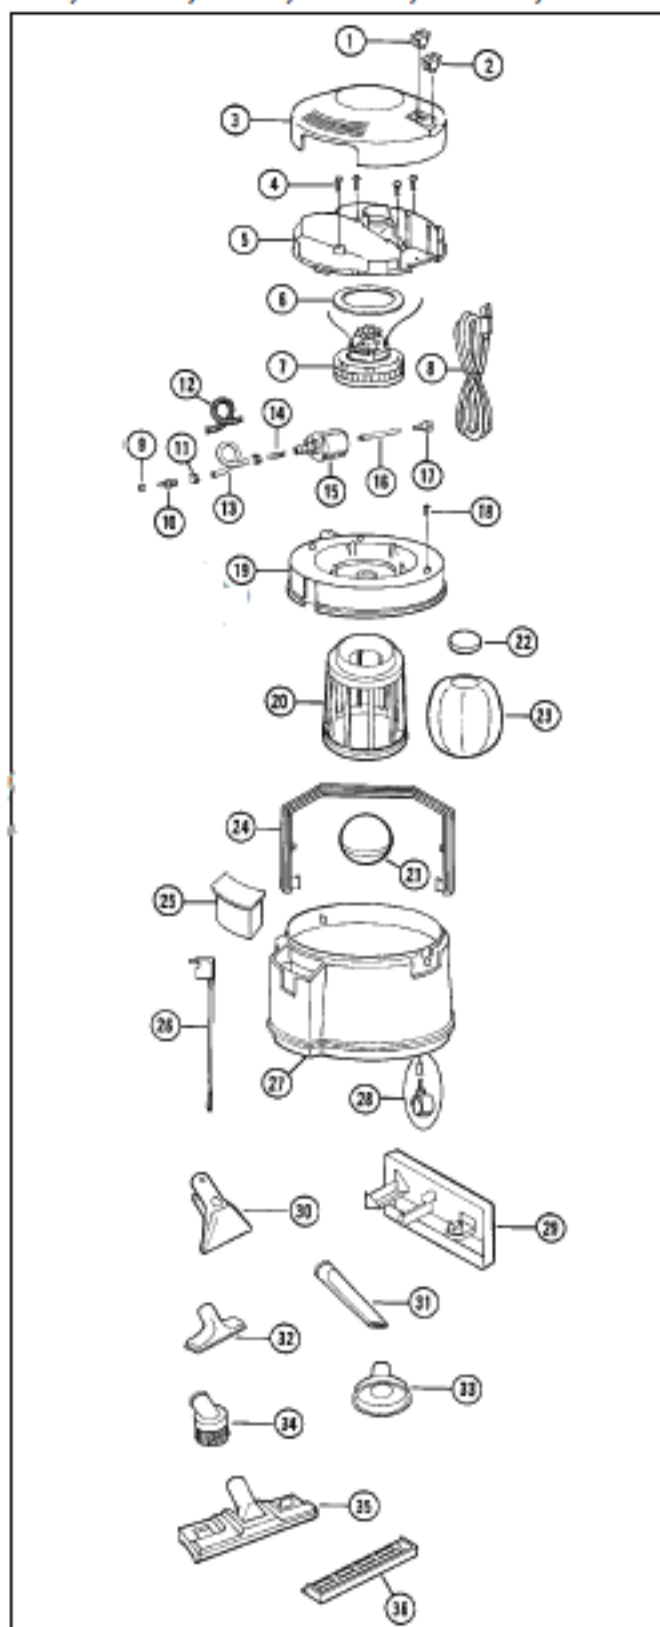

Original & Replacement **BISSELL**

BIG GREEN CLEAN MACHINE

Models 1671G, 1671W, 1671X, 1671Y, 1672, 1672A, 1672G, 1672W

KEY	PART NO.	DESCRIPTION
1	B-010-8873*	Switch, Vac
2	B-010-8873*	Switch, Pump
3	NLA	Cover, Motor with Switches
4	B-880-7038	Screw, #8 x 3/4
5	B-014-4717	Motor Housing
6	B-010-8310	Seal, Motor
7	B-010-5952	Two Stage Motor 1671 Series
7	B-010-8012	One Stage Motor 1672 Series
8	B-010-2839	Cord Set
9	B-010-2653	Connector Nut
10	B-010-2661	Connector 1/2-20 Thread
11	B-010-2486	Spring Clamp
12	B-010-8403	Spring - Tube Support
13	B-010-9488	Tube, 5 1/2"
14	B-010-2863	Connector
15	B-010-7182	Pump
16	B-013-9490	Tube, 3 1/4"
17	B-013-2685	Connector Inlet Female
18	B-880-7013	Screw, #8 x 1/2
19	B-014-2925	Tank Cover
20	NLA	Ball Cage
21	B-010-0329	Ball
22	B-010-3529	Motor Filter
23	B-010-3531	Filter Bag
23	SVR-1800	Filter, Foam Sleeve
24	B-013-4463	Handle
25	B-013-3001	Measuring Cup
26	B-803-2867	Siphon Tube Ass'y
27	B-015-9098	Tank Ass'y
28	B-010-2282	Castor With Sleeve
29	B-013-1523	Storage Rack
30	B-015-9151	Upholstery Tool
31	B-010-9156	Crevice Tool
32	B-010-8055	Small Vacuum Nozzle
33	B-013-9152	Sink Clean Out Tool
34	B-010-1187	Dusting Brush
35	B-010-4744	Dry Floor Nozzle
36	B-013-0469	Bare Floor Attachment

* Switches are not available for 1671G

NLA = No Longer Available