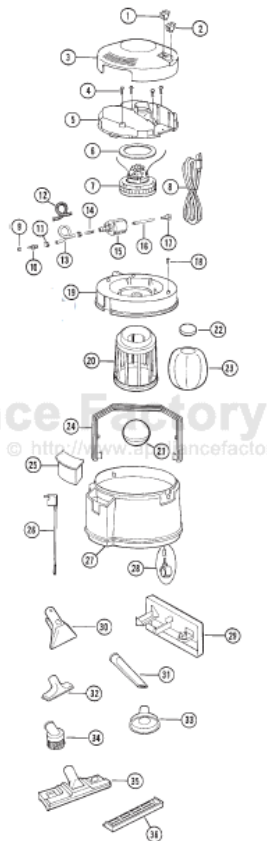

[Find Your Bissell Vacuum Cleaner Parts - Select From 377 Models](#)

----- Manual continues below part list -----