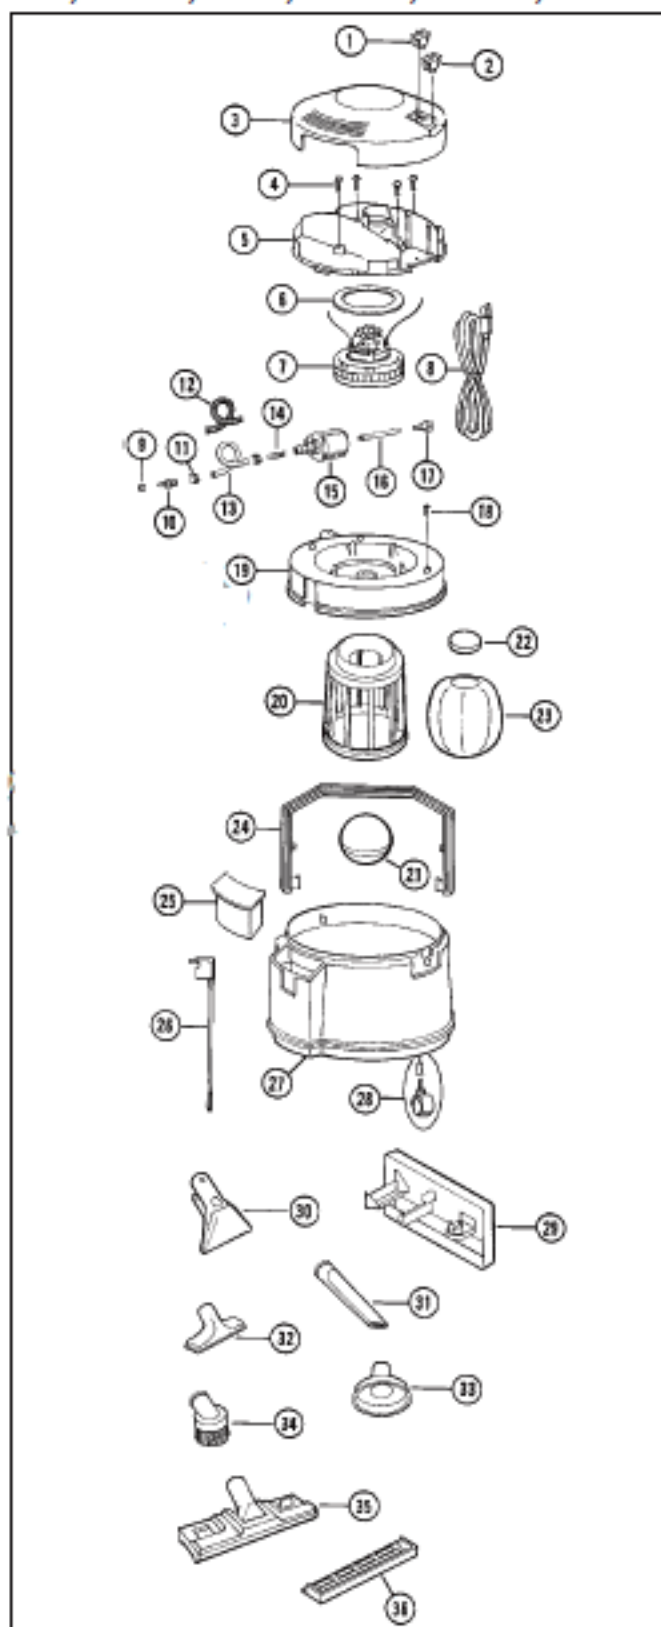

Original & Replacement **BISSELL**

BIG GREEN CLEAN MACHINE

Models 1671G, 1671W, 1671X, 1671Y, 1672, 1672A, 1672G, 1672W

KEY	PART NO.	DESCRIPTION
1	B-010-8873*	Switch, Vac
2	B-010-8873*	Switch, Pump
3	NLA	Cover, Motor with Switches
4	B-880-7038	Screw, #8 x 3/4
5	B-014-4717	Motor Housing
6	B-010-8310	Seal, Motor
7	B-010-5952	Two Stage Motor 1671 Series
7	B-010-8012	One Stage Motor 1672 Series
8	B-010-2839	Cord Set
9	B-010-2653	Connector Nut
10	B-010-2661	Connector 1/2-20 Thread
11	B-010-2486	Spring Clamp
12	B-010-8403	Spring - Tube Support
13	B-010-9488	Tube, 5 1/2"
14	B-010-2863	Connector
15	B-010-7182	Pump
16	B-013-9490	Tube, 3 1/4"
17	B-013-2685	Connector Inlet Female
18	B-880-7013	Screw, #8 x 1/2
19	B-014-2925	Tank Cover
20	NLA	Ball Cage
21	B-010-0329	Ball
22	B-010-3529	Motor Filter
23	B-010-3531	Filter Bag
23	SVR-1800	Filter, Foam Sleeve
24	B-013-4463	Handle
25	B-013-3001	Measuring Cup
26	B-803-2867	Siphon Tube Ass'y
27	B-015-9098	Tank Ass'y
28	B-010-2282	Castor With Sleeve
29	B-013-1523	Storage Rack
30	B-015-9151	Upholstery Tool
31	B-010-9156	Crevice Tool
32	B-010-8055	Small Vacuum Nozzle
33	B-013-9152	Sink Clean Out Tool
34	B-010-1187	Dusting Brush
35	B-010-4744	Dry Floor Nozzle
36	B-013-0469	Bare Floor Attachment

* Switches are not available for 1671G

NLA = No Longer Available