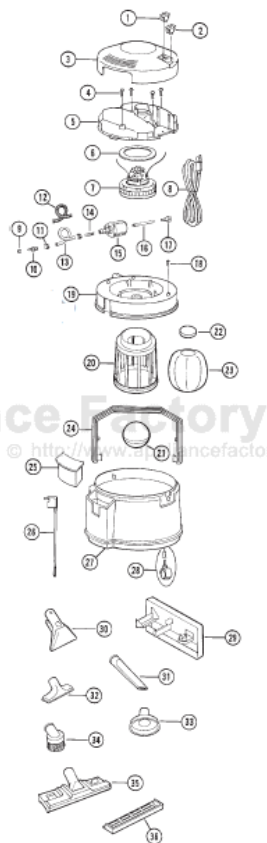

[Find Your Bissell Vacuum Cleaner Parts - Select From 377 Models](#)

----- Manual continues below part list -----