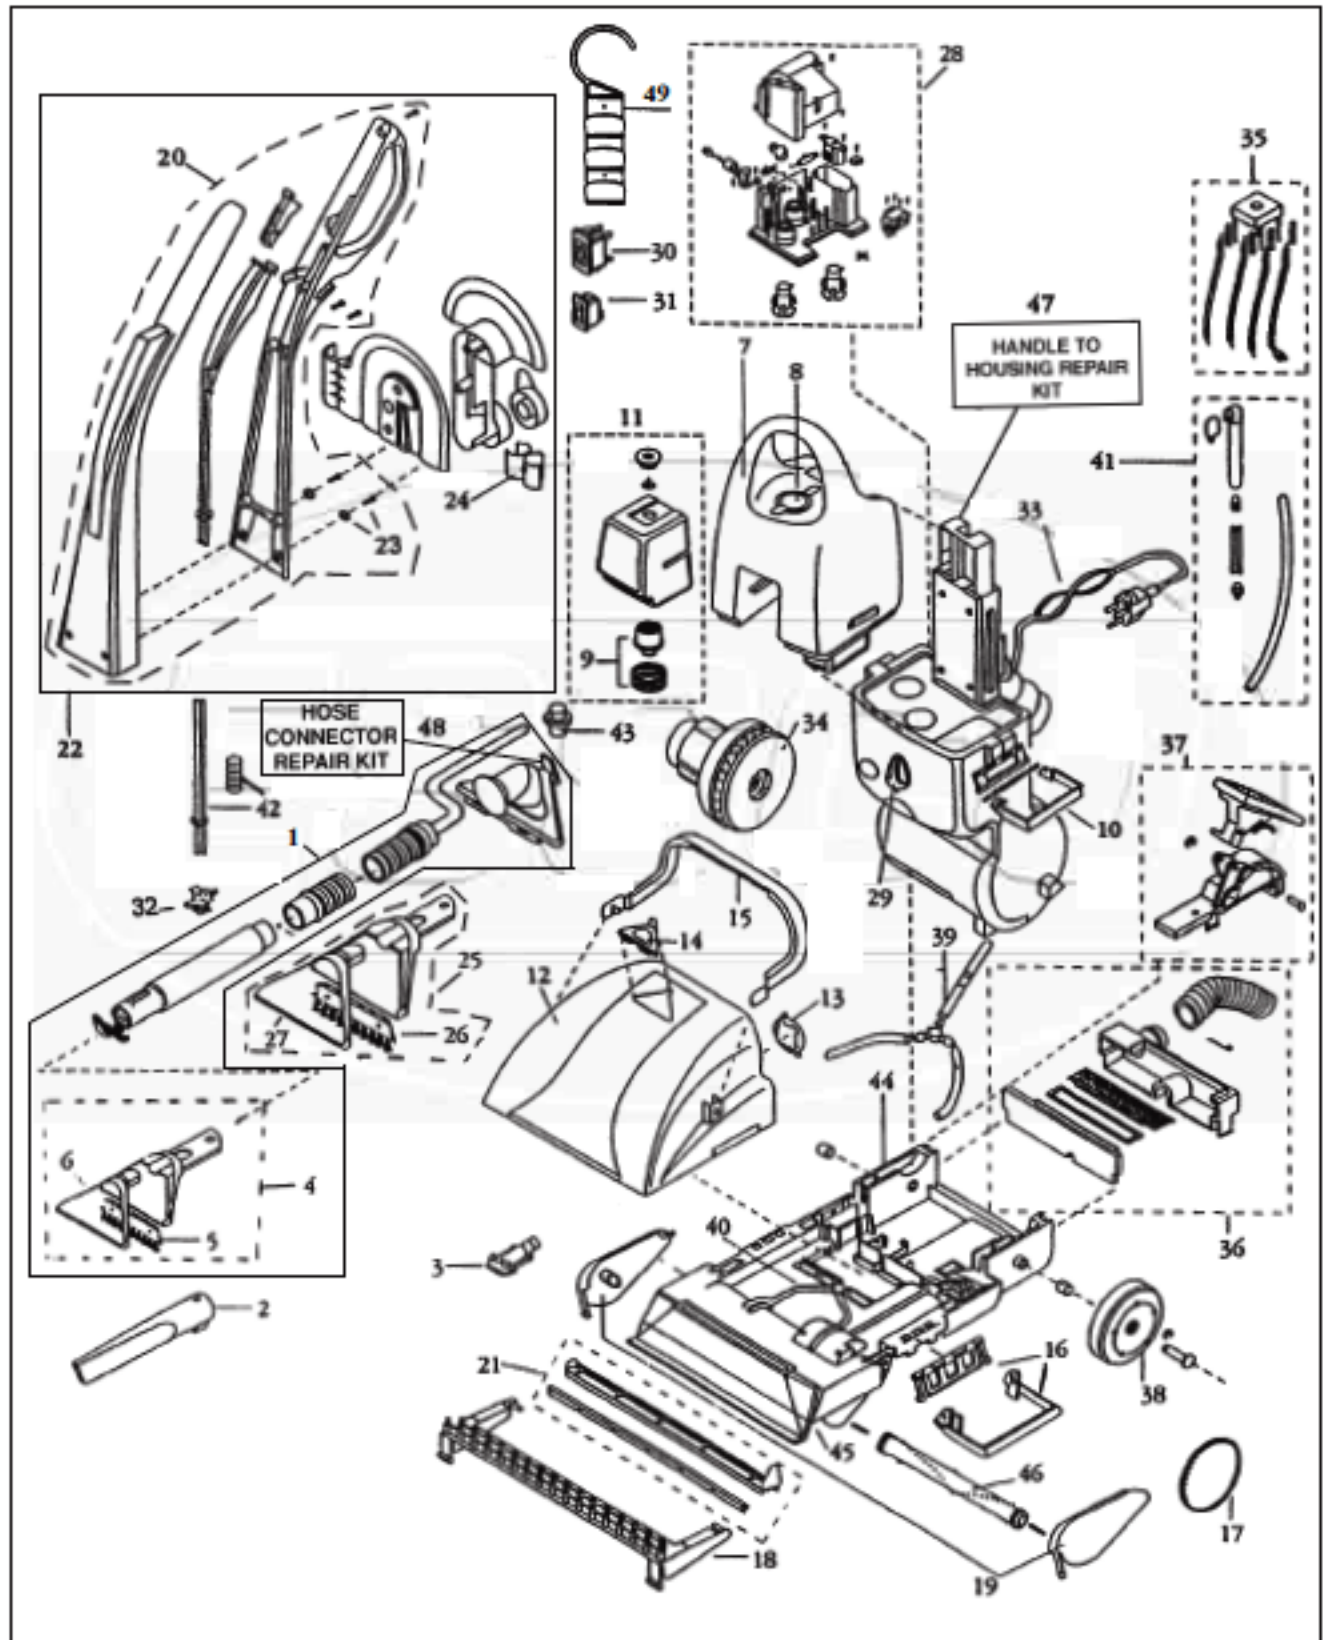

----- Manual continues below part list -----

Available Replacement Parts for Bissell 1690

[B-603-0983](#)

BRUSH/ NOZZLE HEAD.

BISSELL Original & Replacement

POWERSTEAMER Models 1690, 1691, 1695, 1696

Original & Replacement **BISSELL**

POWERSTEAMER Models 1690, 1691, 1695, 1696

KEY	PART NO.	DESCRIPTION	KEY	PART NO.	DESCRIPTION
1	NLA	Hose Ass'y (Incl. Key #4)	25	NLA	Utility Nozzle Ass'y 6"
2	B-010-9148	Crevice Tool	26	NLA	Brush Insert 6"
3	NLA	Spray Tip	27	NLA	Spray Window 6"
4	B-603-0983	Upholstery Nozzle Ass'y 4"	28	NLA	Pump Ass'y 1690, 1695
5	B-603-0966	Brush Insert 4"	28	NLA	Pump Ass'y 1691, 1696
6	NLA	Spray Window (Order B-010-9201)	29	NLA	Smart-Mix Knob 1690, 1695
7	NLA	Clean Tank Ass'y 1690, 1695	30	NLA	Power Rocker Switch
7	NLA	Clean Tank Ass'y 1691, 1696	31	NLA	Brushroll Switch 1695, 1696
8	NLA	Filler Cap	32	B-603-8456	Valve Ass'y
9	NLA	Cap & Insert Ass'y	33	NLA	Power Cord
10	NLA	Latch Ass'y (Clean Tank)	34	NLA	Motor Ass'y
11	NLA	Smart-Mix Ass'y 1690, 1695 (Order B-603-9040)	35	NLA	Diode & Wire Ass'y
12	NLA	Dirty Tank Ass'y 1690, 1695	36	NLA	Air Box & Hose Ass'y (Hose Only Order H-43431196)
12	NLA	Dirty Tank Ass'y 1691	37	NLA	Detent Lever Ass'y
12	NLA	Dirty Tank Ass'y 1696	38	NLA	Wheel Ass'y With Clip & Axle
13	NLA	Drain Cap	39	NLA	Drain Tube
14	NLA	Triangular Cap	40	NLA	Spray Tips & Tube Ass'y
15	NLA	Carrying Handle	41	NLA	Breather Valve Ass'y
16	NLA	Latch Ass'y (Dirty Tank)	42	NLA	Push Rod With Spring
17	NLA	Geared Belt 1695, 1696	43	NLA	Solution Tube Connector
18	NLA	Brush Strip 1690, 1691	44	NLA	Base Ass'y With Brush Motor
19	NLA	Pivot Arm Ass'y (2 Retainers With Screws)	45	NLA	Nozzle Ass'y With Intake Seal
20	NLA	Handle Ass'y 1691, 1696	46	NLA	Brush Roll Ass'y 1695, 1696
21	NLA	Bare Floor Attachment Ass'y	47	NLA	Handle Housing Repair Kit
22	NLA	Handle Ass'y 1690	48	NLA	Hose Connector Repair Kit
22	NLA	Handle Ass'y 1695	49	NLA	Hose Hanger 1691, 1696
23	NLA	Handle Bolt & Nut (2 Sets)			
24	NLA	Hose Clip 1690, 1695			