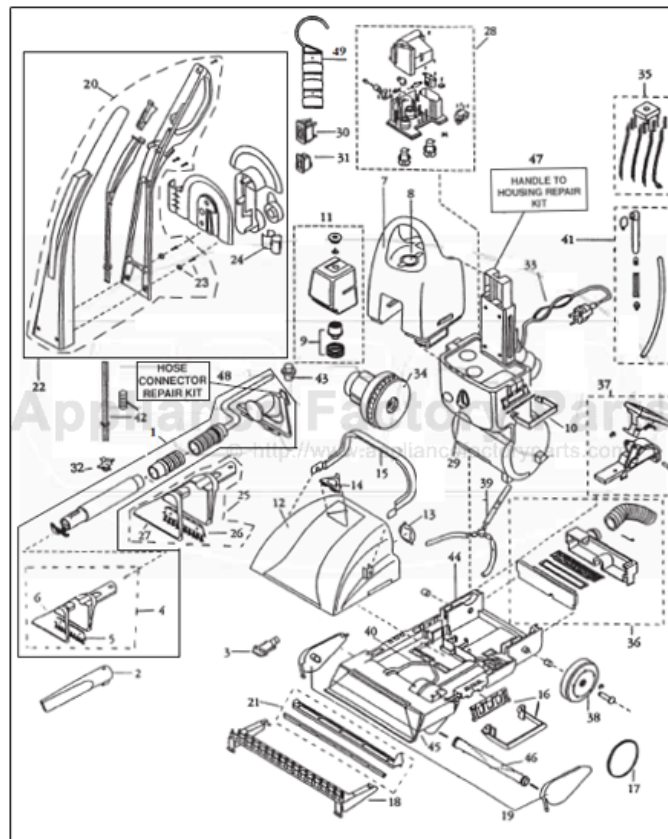

[Find Your Bissell Vacuum Cleaner Parts - Select From 377 Models](#)

----- Manual continues below part list -----