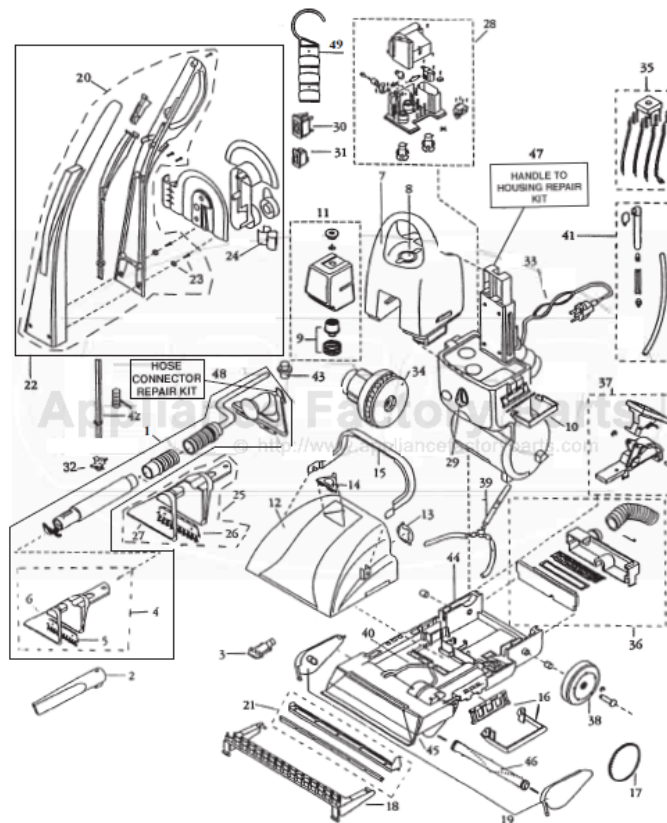

[Find Your Bissell Vacuum Cleaner Parts - Select From 377 Models](#)

----- Manual continues below part list -----