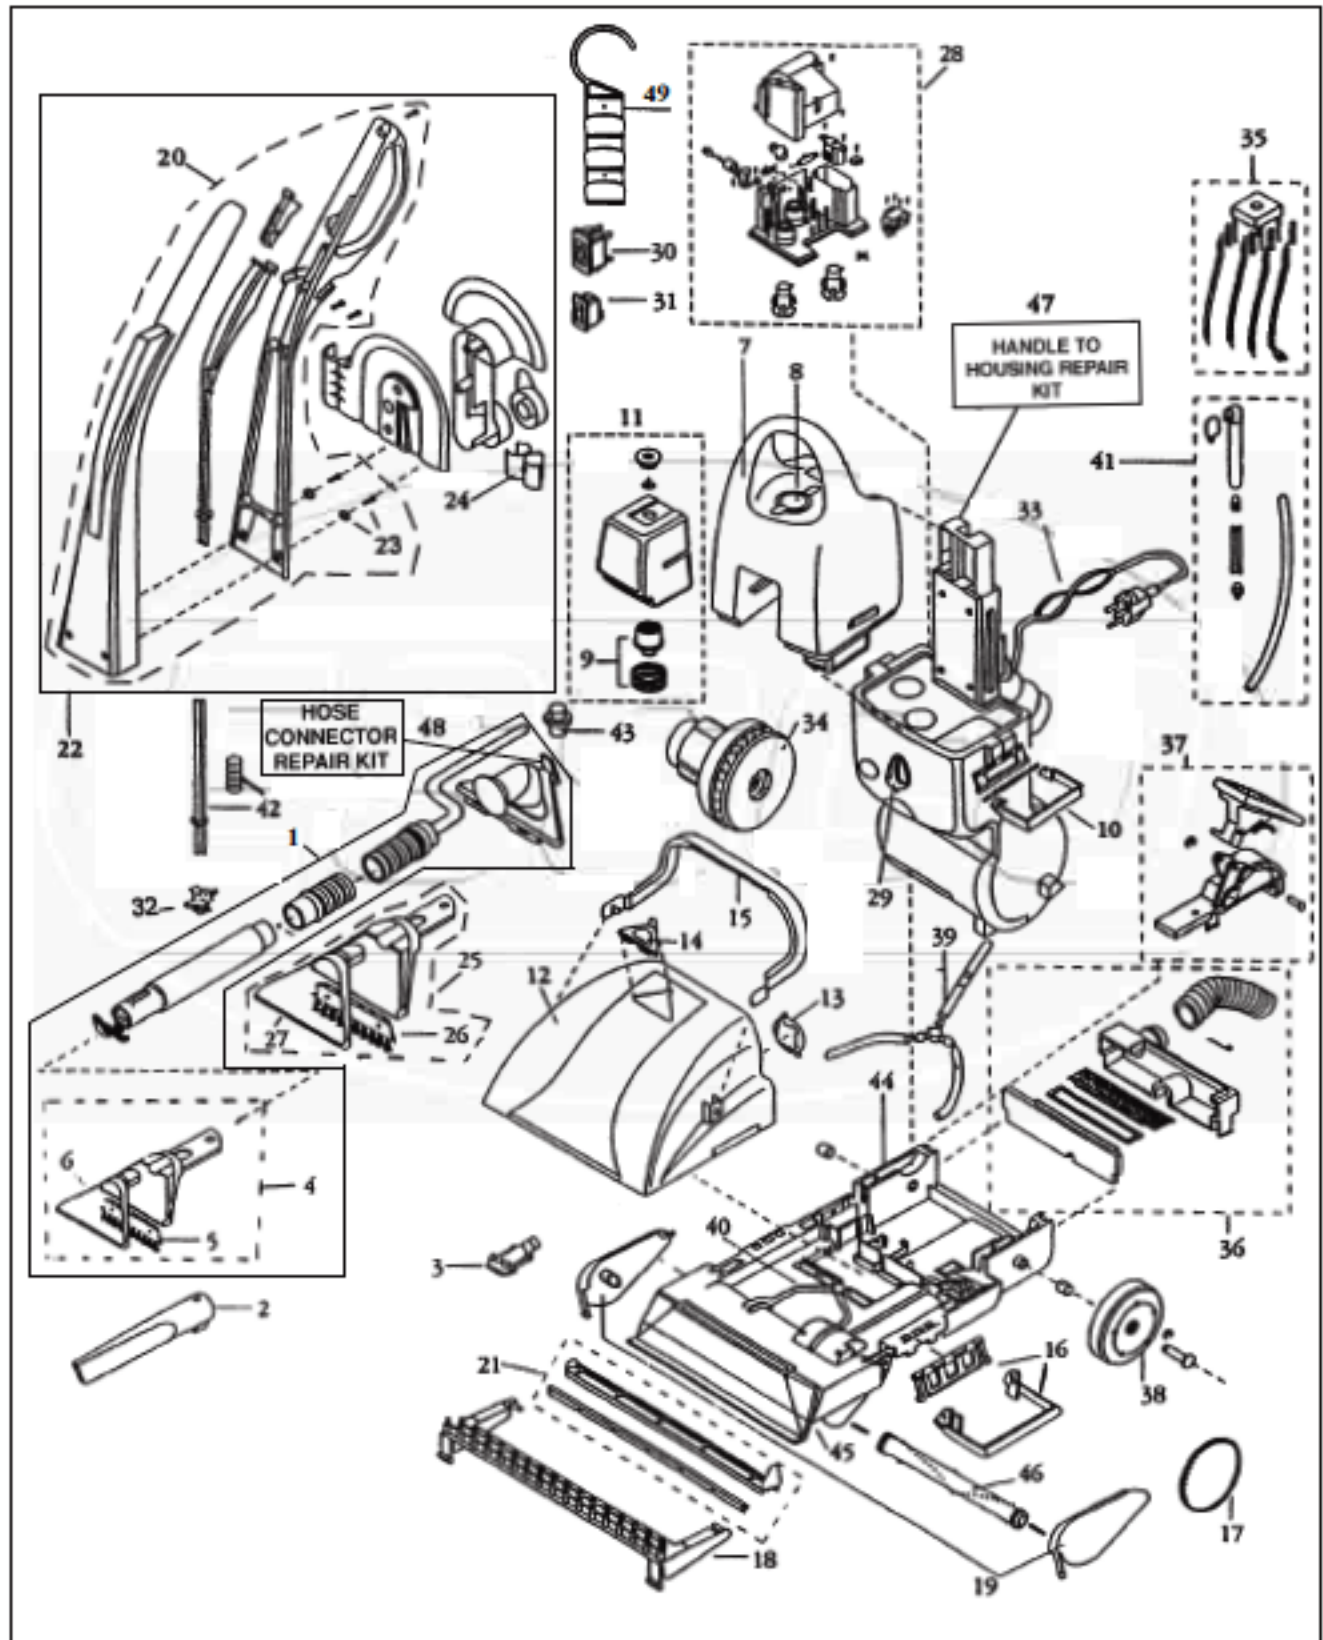

BISSELL Original & Replacement

POWERSTEAMER Models 1690, 1691, 1695, 1696

Original & Replacement **BISSELL**

POWERSTEAMER Models 1690, 1691, 1695, 1696

KEY	PART NO.	DESCRIPTION	KEY	PART NO.	DESCRIPTION
1	NLA	Hose Ass'y (Incl. Key #4)	25	NLA	Utility Nozzle Ass'y 6"
2	B-010-9148	Crevice Tool	26	NLA	Brush Insert 6"
3	NLA	Spray Tip	27	NLA	Spray Window 6"
4	B-603-0983	Upholstery Nozzle Ass'y 4"	28	NLA	Pump Ass'y 1690, 1695
5	B-603-0966	Brush Insert 4"	28	NLA	Pump Ass'y 1691, 1696
6	NLA	Spray Window (Order B-010-9201)	29	NLA	Smart-Mix Knob 1690, 1695
7	NLA	Clean Tank Ass'y 1690, 1695	30	NLA	Power Rocker Switch
7	NLA	Clean Tank Ass'y 1691, 1696	31	NLA	Brushroll Switch 1695, 1696
8	NLA	Filler Cap	32	B-603-8456	Valve Ass'y
9	NLA	Cap & Insert Ass'y	33	NLA	Power Cord
10	NLA	Latch Ass'y (Clean Tank)	34	NLA	Motor Ass'y
11	NLA	Smart-Mix Ass'y 1690, 1695 (Order B-603-9040)	35	NLA	Diode & Wire Ass'y
12	NLA	Dirty Tank Ass'y 1690, 1695	36	NLA	Air Box & Hose Ass'y (Hose Only Order H-43431196)
12	NLA	Dirty Tank Ass'y 1691	37	NLA	Detent Lever Ass'y
12	NLA	Dirty Tank Ass'y 1696	38	NLA	Wheel Ass'y With Clip & Axle
13	NLA	Drain Cap	39	NLA	Drain Tube
14	NLA	Triangular Cap	40	NLA	Spray Tips & Tube Ass'y
15	NLA	Carrying Handle	41	NLA	Breather Valve Ass'y
16	NLA	Latch Ass'y (Dirty Tank)	42	NLA	Push Rod With Spring
17	NLA	Geared Belt 1695, 1696	43	NLA	Solution Tube Connector
18	NLA	Brush Strip 1690, 1691	44	NLA	Base Ass'y With Brush Motor
19	NLA	Pivot Arm Ass'y (2 Retainers With Screws)	45	NLA	Nozzle Ass'y With Intake Seal
20	NLA	Handle Ass'y 1691, 1696	46	NLA	Brush Roll Ass'y 1695, 1696
21	NLA	Bare Floor Attachment Ass'y	47	NLA	Handle Housing Repair Kit
22	NLA	Handle Ass'y 1690	48	NLA	Hose Connector Repair Kit
22	NLA	Handle Ass'y 1695	49	NLA	Hose Hanger 1691, 1696
23	NLA	Handle Bolt & Nut (2 Sets)			
24	NLA	Hose Clip 1690, 1695			

NLA = NO LONGER AVAILABLE