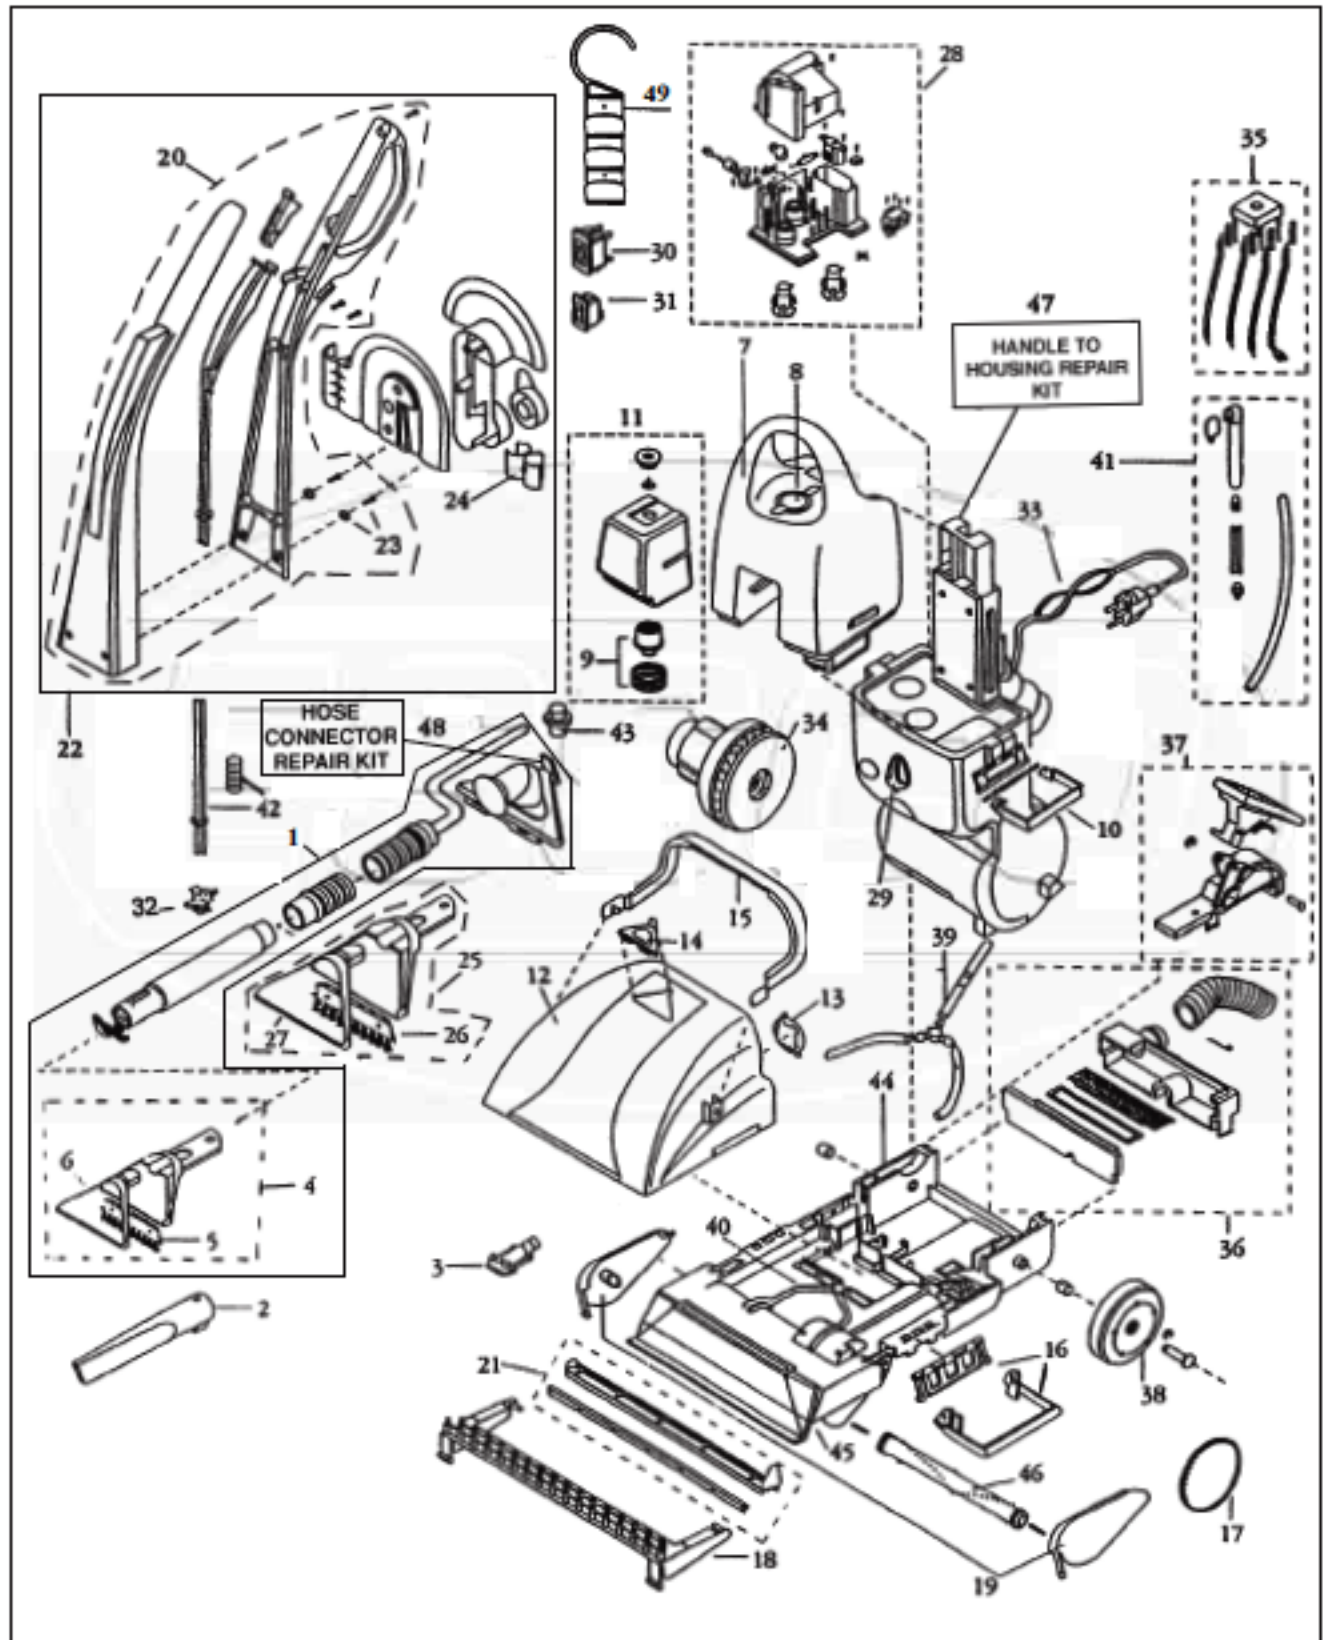

----- Manual continues below part list -----

Available Replacement Parts for Bissell 1691

[B-603-0983](#)

BRUSH/ NOZZLE HEAD.

BISSELL Original & Replacement

POWERSTEAMER Models 1690, 1691, 1695, 1696

Original & Replacement **BISSELL**

POWERSTEAMER Models 1690, 1691, 1695, 1696

KEY	PART NO.	DESCRIPTION	KEY	PART NO.	DESCRIPTION
1	NLA	Hose Ass'y (Incl. Key #4)	25	NLA	Utility Nozzle Ass'y 6"
2	B-010-9148	Crevice Tool	26	NLA	Brush Insert 6"
3	NLA	Spray Tip	27	NLA	Spray Window 6"
4	B-603-0983	Upholstery Nozzle Ass'y 4"	28	NLA	Pump Ass'y 1690, 1695
5	B-603-0966	Brush Insert 4"	28	NLA	Pump Ass'y 1691, 1696
6	NLA	Spray Window (Order B-010-9201)	29	NLA	Smart-Mix Knob 1690, 1695
7	NLA	Clean Tank Ass'y 1690, 1695	30	NLA	Power Rocker Switch
7	NLA	Clean Tank Ass'y 1691, 1696	31	NLA	Brushroll Switch 1695, 1696
8	NLA	Filler Cap	32	B-603-8456	Valve Ass'y
9	NLA	Cap & Insert Ass'y	33	NLA	Power Cord
10	NLA	Latch Ass'y (Clean Tank)	34	NLA	Motor Ass'y
11	NLA	Smart-Mix Ass'y 1690, 1695 (Order B-603-9040)	35	NLA	Diode & Wire Ass'y
12	NLA	Dirty Tank Ass'y 1690, 1695	36	NLA	Air Box & Hose Ass'y (Hose Only Order H-43431196)
12	NLA	Dirty Tank Ass'y 1691	37	NLA	Detent Lever Ass'y
12	NLA	Dirty Tank Ass'y 1696	38	NLA	Wheel Ass'y With Clip & Axle
13	NLA	Drain Cap	39	NLA	Drain Tube
14	NLA	Triangular Cap	40	NLA	Spray Tips & Tube Ass'y
15	NLA	Carrying Handle	41	NLA	Breather Valve Ass'y
16	NLA	Latch Ass'y (Dirty Tank)	42	NLA	Push Rod With Spring
17	NLA	Geared Belt 1695, 1696	43	NLA	Solution Tube Connector
18	NLA	Brush Strip 1690, 1691	44	NLA	Base Ass'y With Brush Motor
19	NLA	Pivot Arm Ass'y (2 Retainers With Screws)	45	NLA	Nozzle Ass'y With Intake Seal
20	NLA	Handle Ass'y 1691, 1696	46	NLA	Brush Roll Ass'y 1695, 1696
21	NLA	Bare Floor Attachment Ass'y	47	NLA	Handle Housing Repair Kit
22	NLA	Handle Ass'y 1690	48	NLA	Hose Connector Repair Kit
22	NLA	Handle Ass'y 1695	49	NLA	Hose Hanger 1691, 1696
23	NLA	Handle Bolt & Nut (2 Sets)			
24	NLA	Hose Clip 1690, 1695			