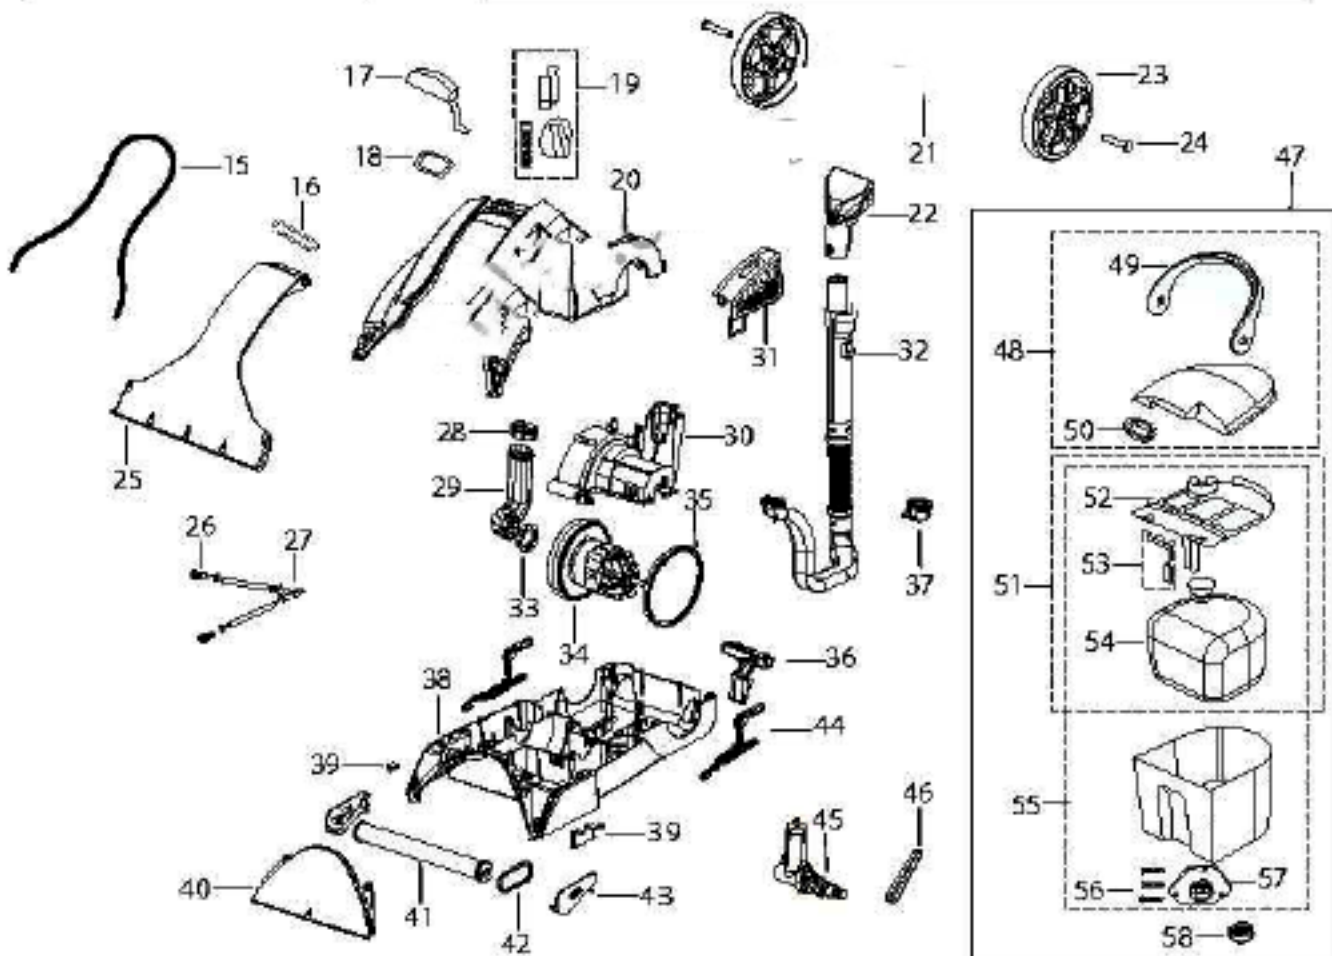

Upright Deep Cleaner

Model 1692

UPRIGHT DEEP CLEANER
POWERSTEAMER 1692

KEY	PART NO	DESCRIPTION
1	B-214-4035	HANDLE & GRIP ASSY MIDNIGHT BLUE
3	B-210-6377	CORD WRAP, MIDNIGHT BLUE
8	B-555-6101	LOWER HANDLE COMP., MIDNIGHT BLUE
10	B-210-9592	VALVE ASSY W/ VINYL TUBE
11	B-555-9125	SWITCH ROCKER, RED
12	B-214-4045	HANDLE BACK ASSY, BLUE
13	B-210-2836	CORDSET 1692
14	B-210-4446	HARNESS W/ INS TERMINALS
15	B-210-3418	GASKET EXTRUDED .136" x 32"
16	B-210-4052	TANK INTERFACE SEAL
17	B-213-8988	DIVERTER, MED COOL GREY
18	B-211-4054	DIVERTER GASKET
19	B-214-5170	DIVERTER KNOB
20	B-215-4938	MAIN HOUSING, MIDNIGHT BLUE
21	B-210-6215	AXLE E-RING
22	B-215-9155	TUFF STAIN TOOL 3"
23	B-213-9754	WHEEL
24	B-210-0170	AXLE
25	B-214-9872	WINDOW NOZZLE
26	B-210-6107	SPRAY TIP
28	B-210-4050	DUCT GASKET
29	B-210-3161	MOTOR DUCT
30	B-213-2984	MOTOR COVER
31	B-214-2952	BELT COVER, MIDNIGHT BLUE
32	B-215-3162	HOSE/DUCT/GRIP ASSY 6'
33	B-210-4051	MOTOR INTAKE GASKET
34	B-017-5972	MOTOR
35	B-210-4056	MOTOR GASKET
36	B-555-9102	PEDAL - HANDLE RELEASE
37	B-214-0710	AUTOLOAD RECEIVER
38	B-214-0449	BASE W/ ROTARY BRUSH
39	B-555-9113	ARM RETAINER RT & LT
40	B-214-9867	CLEARVIEW WINDOW <02120
40	B-214-9851	CLEARVIEW WINDOW >02165
41	B-210-1157	BRUSH - 4 ROW
42	B-015-0821	BRUSH BELT
43	B-214-0054	PIVOT ARM LEFT & RIGHT KIT
44	B-200-0010	LEVER ELEVATOR LEFT & RIGHT
45	B-210-7181	PUMP
46	B-215-0828	PUMP BELT
47	B-015-9043	TANK ASSY W/ LINT SCN
48	B-015-4439	TANK LID W/ SCN, GASKET, & HANDLE
49	B-203-4435	TANK HANDLE
50	B-213-3501	LINT SCREEN, RED
51	B-214-0213	BAFFLE & BLADDER ASSY
52	B-213-0213	BAFFLE & FLOAT ASSY
53	B-214-0325	FLOAT ASSY
54	B-210-0315	BLADDER
55	B-214-9045	TANK BOTTOM W/ AUTOLOAD
56	B-280-7075	SCREW #8 x 1/2
57	B-210-7041	AUTO LOAD ASSY
58	B-210-6241	OVERSEAL FOR AUTOLOAD
xx	2102485	CLAMP LARGE
xx	2102490	CLAMP SMALL
xx	2102602	CONNECTOR T
xx	2139438	TUBE VINYL 20"
xx	2139449	TUBE VINYL 7.5"
xx	2158001	T ASSY ODD BARB
xx	2806301	HANDLE SCREW
xx	5557030	SCREW #8 x 3/4 6-PACK
xx	2105898	USER'S GUIDE