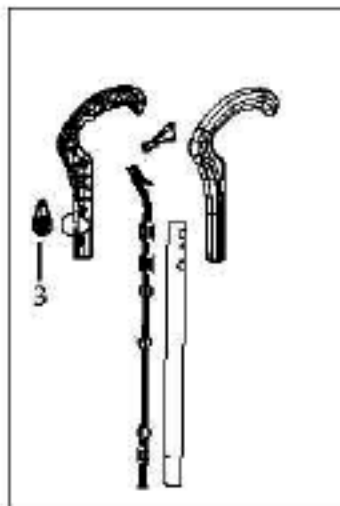

Upright Deep Cleaner

Model 1692

UPRIGHT DEEP CLEANER
POWERSTEAMER 1692

KEY	PART NO	DESCRIPTION
1	B-214-4035	HANDLE & GRIP ASSY MIDNIGHT BLUE
3	B-210-6377	CORD WRAP, MIDNIGHT BLUE
8	B-555-6101	LOWER HANDLE COMP., MIDNIGHT BLUE
10	B-210-9592	VALVE ASSY W/ VINYL TUBE
11	B-555-9125	SWITCH ROCKER, RED
12	B-214-4045	HANDLE BACK ASSY, BLUE
13	B-210-2836	CORDSET 1692
14	B-210-4446	HARNESS W/ INS TERMINALS
15	B-210-3418	GASKET EXTRUDED .136" x 32"
16	B-210-4052	TANK INTERFACE SEAL
17	B-213-8988	DIVERTER, MED COOL GREY
18	B-211-4054	DIVERTER GASKET
19	B-214-5170	DIVERTER KNOB
20	B-215-4938	MAIN HOUSING, MIDNIGHT BLUE
21	B-210-6215	AXLE E-RING
22	B-215-9155	TUFF STAIN TOOL 3"
23	B-213-9754	WHEEL
24	B-210-0170	AXLE
25	B-214-9872	WINDOW NOZZLE
26	B-210-6107	SPRAY TIP
28	B-210-4050	DUCT GASKET
29	B-210-3161	MOTOR DUCT
30	B-213-2984	MOTOR COVER
31	B-214-2952	BELT COVER, MIDNIGHT BLUE
32	B-215-3162	HOSE/DUCT/GRIP ASSY 6'
33	B-210-4051	MOTOR INTAKE GASKET
34	B-017-5972	MOTOR
35	B-210-4056	MOTOR GASKET
36	B-555-9102	PEDAL - HANDLE RELEASE
37	B-214-0710	AUTOLOAD RECEIVER
38	B-214-0449	BASE W/ ROTARY BRUSH
39	B-555-9113	ARM RETAINER RT & LT
40	B-214-9867	CLEARVIEW WINDOW <02120
40	B-214-9851	CLEARVIEW WINDOW >02165
41	B-210-1157	BRUSH - 4 ROW
42	B-015-0821	BRUSH BELT
43	B-214-0054	PIVOT ARM LEFT & RIGHT KIT
44	B-200-0010	LEVER ELEVATOR LEFT & RIGHT
45	B-210-7181	PUMP
46	B-215-0828	PUMP BELT
47	B-015-9043	TANK ASSY W/ LINT SCN
48	B-015-4439	TANK LID W/ SCN, GASKET, & HANDLE
49	B-203-4435	TANK HANDLE
50	B-213-3501	LINT SCREEN, RED
51	B-214-0213	BAFFLE & BLADDER ASSY
52	B-213-0213	BAFFLE & FLOAT ASSY
53	B-214-0325	FLOAT ASSY
54	B-210-0315	BLADDER
55	B-214-9045	TANK BOTTOM W/ AUTOLOAD
56	B-280-7075	SCREW #8 x 1/2
57	B-210-7041	AUTO LOAD ASSY
58	B-210-6241	OVERSEAL FOR AUTOLOAD
xx	2102485	CLAMP LARGE
xx	2102490	CLAMP SMALL
xx	2102602	CONNECTOR T
xx	2139438	TUBE VINYL 20"
xx	2139449	TUBE VINYL 7.5"
xx	2158001	T ASSY ODD BARB
xx	2806301	HANDLE SCREW
xx	5557030	SCREW #8 x 3/4 6-PACK
xx	2105898	USER'S GUIDE