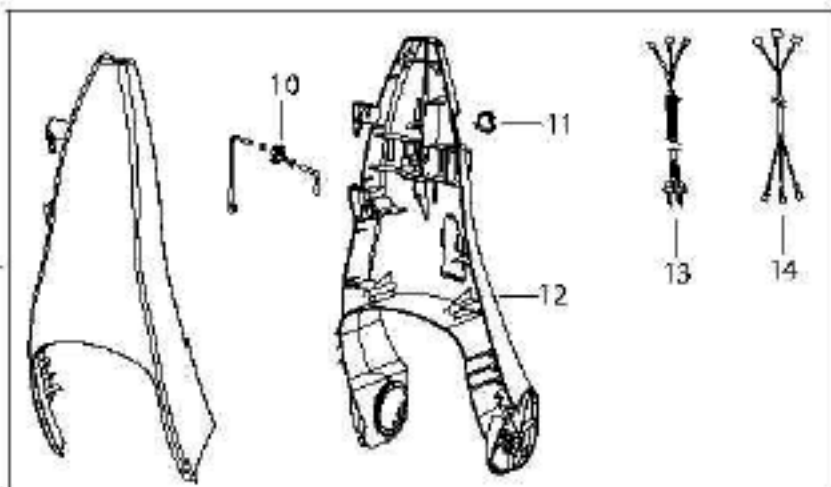

Upright Deep Cleaner

Model 1692

UPRIGHT DEEP CLEANER
POWERSTEAMER 1692

KEY	PART NO	DESCRIPTION
1	B-214-4035	HANDLE & GRIP ASSY MIDNIGHT BLUE
3	B-210-6377	CORD WRAP, MIDNIGHT BLUE
8	B-555-6101	LOWER HANDLE COMP., MIDNIGHT BLUE
10	B-210-9592	VALVE ASSY W/ VINYL TUBE
11	B-555-9125	SWITCH ROCKER, RED
12	B-214-4045	HANDLE BACK ASSY, BLUE
13	B-210-2836	CORDSET 1692
14	B-210-4446	HARNESS W/ INS TERMINALS
15	B-210-3418	GASKET EXTRUDED .136" x 32"
16	B-210-4052	TANK INTERFACE SEAL
17	B-213-8988	DIVERTER, MED COOL GREY
18	B-211-4054	DIVERTER GASKET
19	B-214-5170	DIVERTER KNOB
20	B-215-4938	MAIN HOUSING, MIDNIGHT BLUE
21	B-210-6215	AXLE E-RING
22	B-215-9155	TUFF STAIN TOOL 3"
23	B-213-9754	WHEEL
24	B-210-0170	AXLE
25	B-214-9872	WINDOW NOZZLE
26	B-210-6107	SPRAY TIP
28	B-210-4050	DUCT GASKET
29	B-210-3161	MOTOR DUCT
30	B-213-2984	MOTOR COVER
31	B-214-2952	BELT COVER, MIDNIGHT BLUE
32	B-215-3162	HOSE/DUCT/GRIP ASSY 6'
33	B-210-4051	MOTOR INTAKE GASKET
34	B-017-5972	MOTOR
35	B-210-4056	MOTOR GASKET
36	B-555-9102	PEDAL - HANDLE RELEASE
37	B-214-0710	AUTOLOAD RECEIVER
38	B-214-0449	BASE W/ ROTARY BRUSH
39	B-555-9113	ARM RETAINER RT & LT
40	B-214-9867	CLEARVIEW WINDOW <02120
40	B-214-9851	CLEARVIEW WINDOW >02165
41	B-210-1157	BRUSH - 4 ROW
42	B-015-0821	BRUSH BELT
43	B-214-0054	PIVOT ARM LEFT & RIGHT KIT
44	B-200-0010	LEVER ELEVATOR LEFT & RIGHT
45	B-210-7181	PUMP
46	B-215-0828	PUMP BELT
47	B-015-9043	TANK ASSY W/ LINT SCN
48	B-015-4439	TANK LID W/ SCN, GASKET, & HANDLE
49	B-203-4435	TANK HANDLE
50	B-213-3501	LINT SCREEN, RED
51	B-214-0213	BAFFLE & BLADDER ASSY
52	B-213-0213	BAFFLE & FLOAT ASSY
53	B-214-0325	FLOAT ASSY
54	B-210-0315	BLADDER
55	B-214-9045	TANK BOTTOM W/ AUTOLOAD
56	B-280-7075	SCREW #8 x 1/2
57	B-210-7041	AUTO LOAD ASSY
58	B-210-6241	OVERSEAL FOR AUTOLOAD
xx	2102485	CLAMP LARGE
xx	2102490	CLAMP SMALL
xx	2102602	CONNECTOR T
xx	2139438	TUBE VINYL 20"
xx	2139449	TUBE VINYL 7.5"
xx	2158001	T ASSY ODD BARB
xx	2806301	HANDLE SCREW
xx	5557030	SCREW #8 x 3/4 6-PACK
xx	2105898	USER'S GUIDE