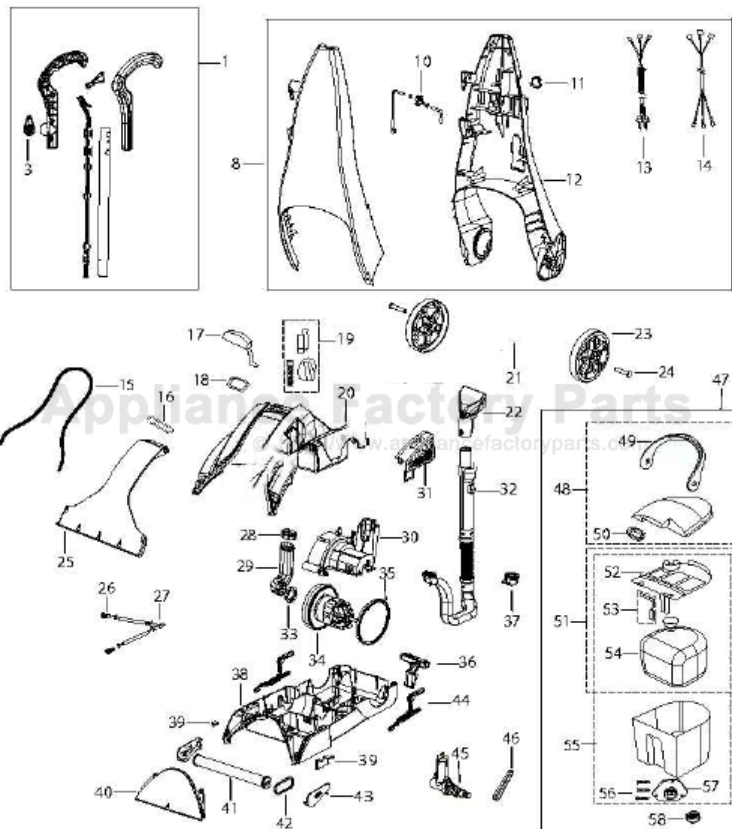

[Find Your Bissell Vacuum Cleaner Parts - Select From 377 Models](#)

----- Manual continues below part list -----