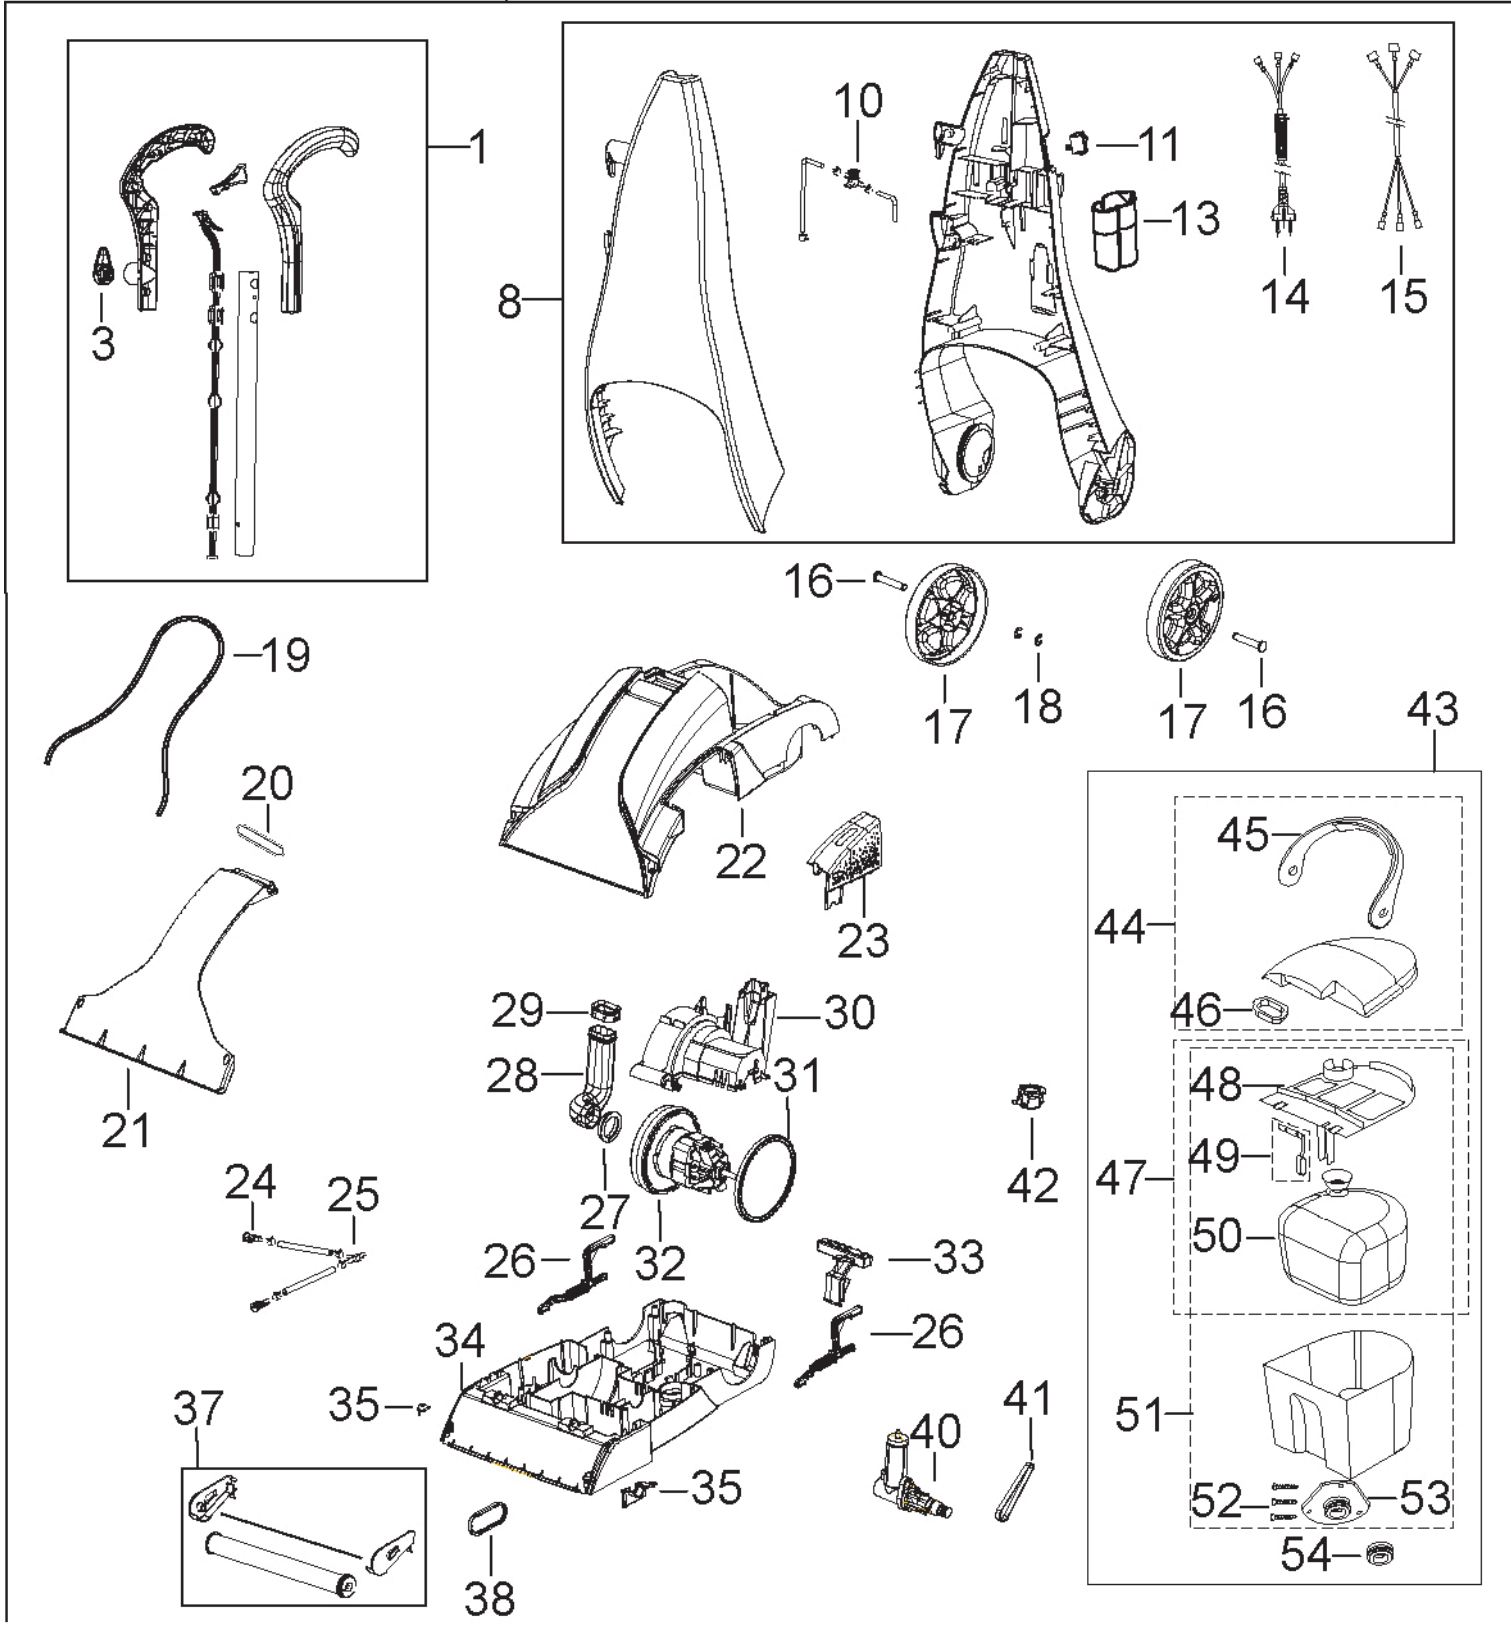

Model 1694-W, 1694-V

To convert a Bissell part # to an ESSCO part #,
Add a "B-" to the beginning and insert a "-" after the 3rd digit
i.e. 2149851 becomes B-214-9851

UPRIGHT DEEP CLEANER**POWERSTEAMER MODELS 1694-W, 1694-V**

KEY	PART NO	DESCRIPTION	KEY	PART NO	DESCRIPTION
1	2144042	HANDLE & GRIP ASSY - PLUM	40	2107181	PUMP
8	2144060	LOWER HANDLE COMP - PLUM	41	2150628	PUMP BELT
10	2109592	VALVE ASSY W/ VINYL TUBE	42	2140710	AUTOLOAD RECEIVER
11	5559125	SWITCH ROCKER, RED	43	0159043	TANK ASSY W/ LINT SCN
13	2133010	MEASURING CUP	44	0154439	TANK LID W/ SCN, GASKET, & HANDLE
14	2102836	CORDSET	45	2034435	TANK HANDLE
15	2104446	HARNES W/ INS TERMINALS	46	2133501	LINT SCREEN, RED
16	2100170	AXLE	47	2140213	BAFFLE & BLADDER ASSY
17	2139754	WHEEL	48	2130213	BAFFLE & FLOAT ASSY
18	2106215	AXLE E-RING	49	2140325	FLOAT ASSY
19	2103418	GASKET EXTRUDED .136" x 32"	50	2100315	BLADDER
20	2104052	TANK INTERFACE SEAL	51	2149045	TANK BOTTOM W/ AUTOLOAD
21	2149871	WINDOW NOZZLE	52	2807075	SCREW #6 x 1/2
22	2134934	MAIN HOUSING - PLUM	53	2107041	AUTO LOAD ASSY
23	2132991	BELT COVER - PLUM	54	2106241	OVERSEAL FOR AUTOLOAD
24	2106107	SPRAY TIP			
25	2102602	T - CONNECTOR	xx	2035616	HANDLE SCREW
26	2000010	LEVER ELEVATOR LEFT & RIGHT	xx	2102485	CLAMP LARGE
27	2104051	MOTOR INTAKE GASKET	xx	2102490	CLAMP SMALL
28	2103161	MOTOR DUCT	xx	2102602	CONNECTOR T
29	2104050	DUCT GASKET	xx	2139438	TUBE VINYL 20"
30	2132984	MOTOR COVER	xx	2139449	TUBE VINYL 7.5"
31	2104056	MOTOR GASKET	xx	2141782	DRAIN CAP - RECOVERY TANK
32	0175972	MOTOR	xx	2158001	T ASSY ODD BARB
33	5559102	PEDAL - HANDLE RELEASE	xx	5557030	SCREW #8 x 3/4 6-PACK
34	2140435	BASE W/ 4-ROW BRUSH	xx	2102516	USER'S GUIDE
35	5559113	ARM RETAINER RT & LT	xx	3105802	USER'S GUIDE - CANADA
37	2101157	BRUSH / PIVOT ARM ASSY - 4 Row	xx	2102516	USER'S GUIDE - UNITED STATES
38	0150621	BRUSH BELT			