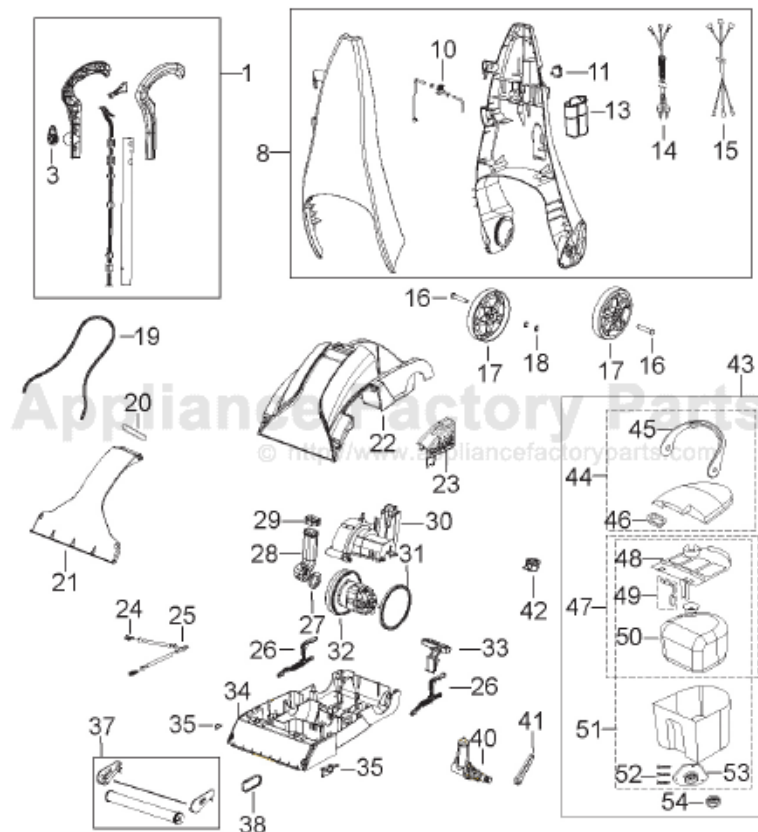

Bissell 1694-V Owner's Manual

[Shop genuine replacement parts for Bissell 1694-V](#)

[Find Your Bissell Vacuum Cleaner Parts - Select From 376 Models](#)

----- Manual continues below -----