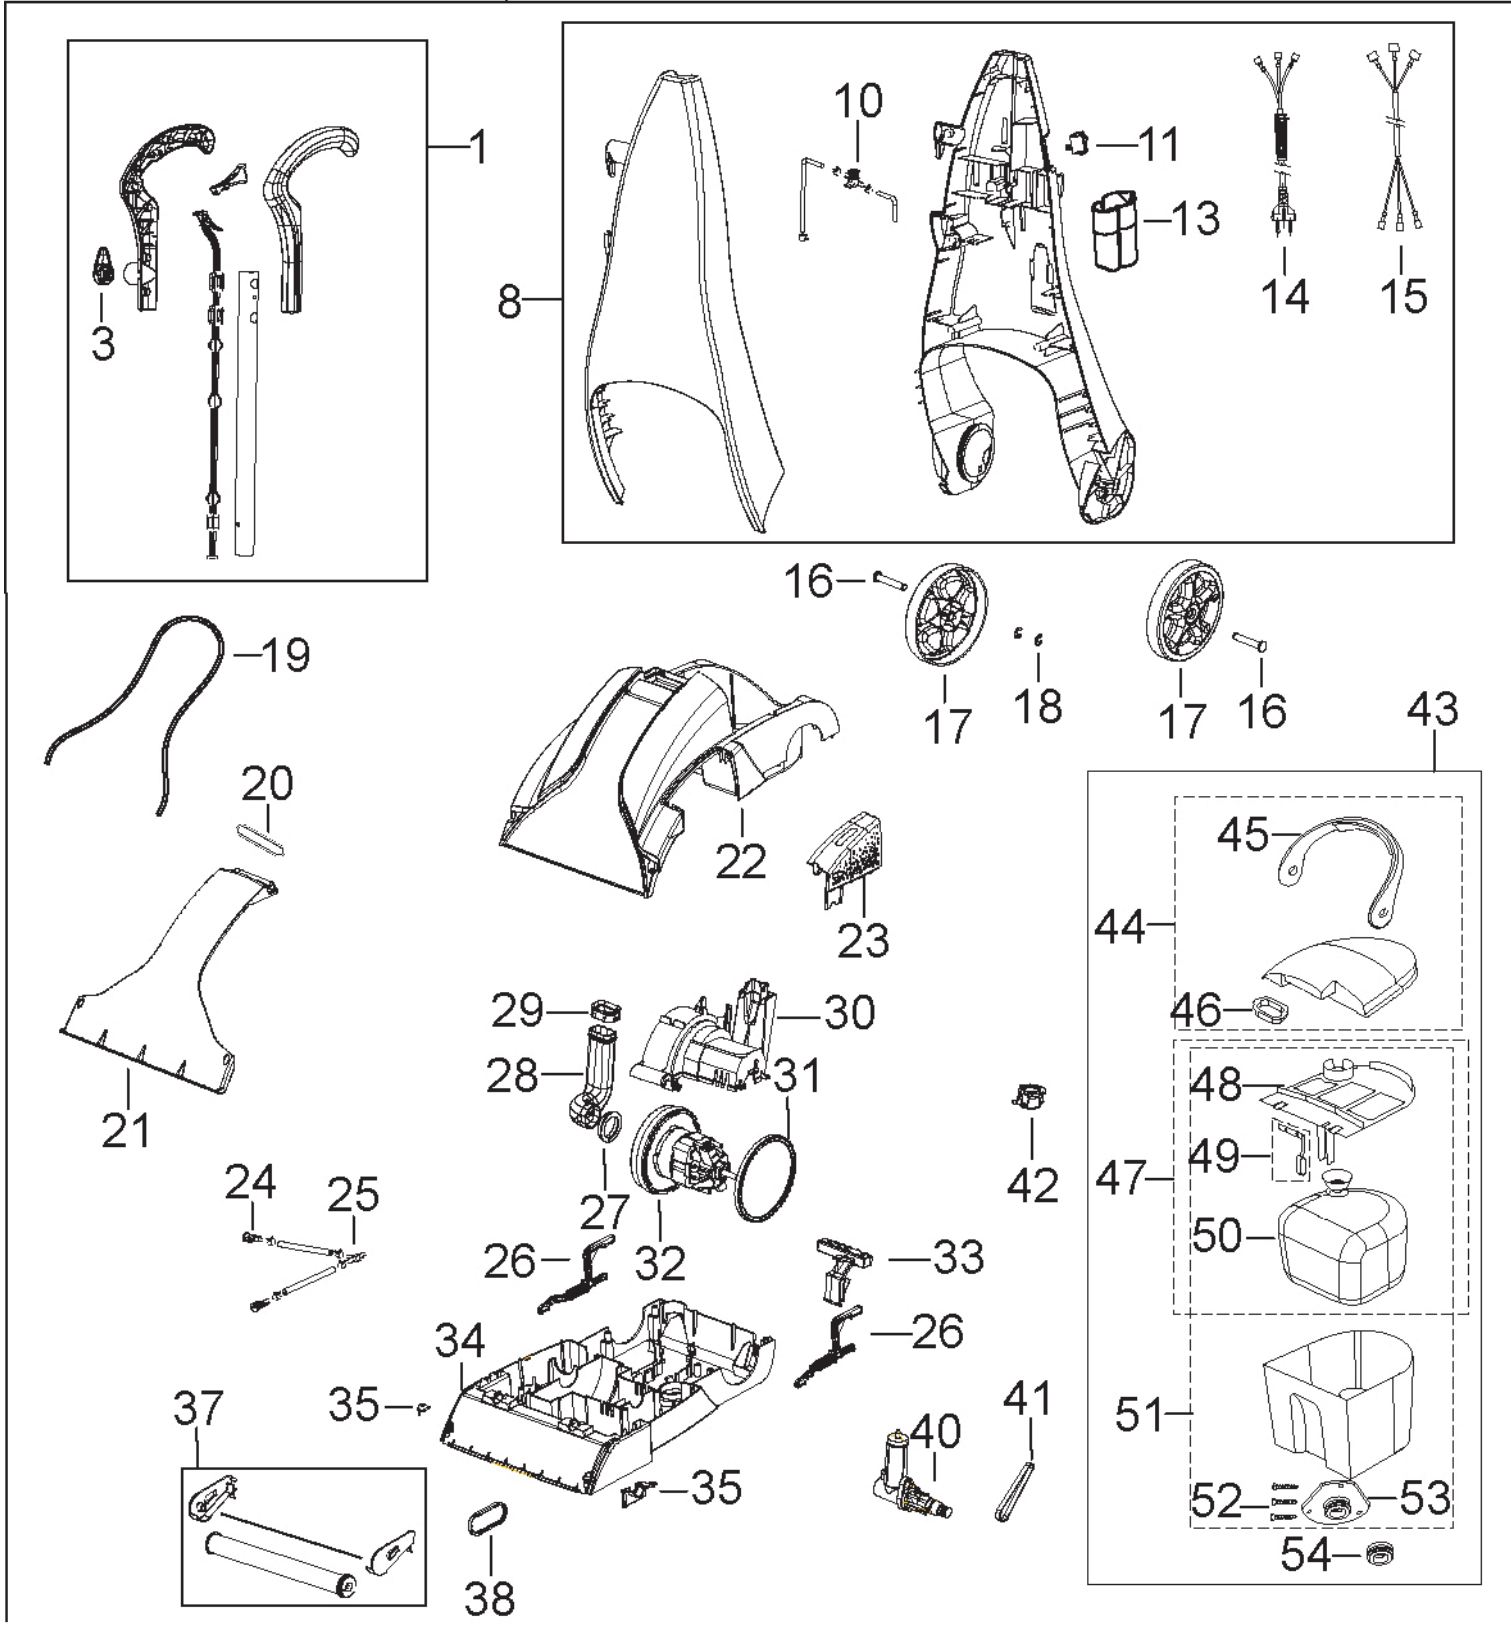

## Model 1694-W, 1694-V

To convert a Bissell part # to an ESSCO part #,  
 Add a "B-" to the beginning and insert a "-" after the 3rd digit  
 i.e. 2149851 becomes B-214-9851

**UPRIGHT DEEP CLEANER****POWERSTEAMER MODELS 1694-W, 1694-V**

KEY	PART NO	DESCRIPTION	KEY	PART NO	DESCRIPTION
1	2144042	HANDLE & GRIP ASSY - PLUM	40	2107181	PUMP
8	2144060	LOWER HANDLE COMP - PLUM	41	2150628	PUMP BELT
10	2109592	VALVE ASSY W/ VINYL TUBE	42	2140710	AUTOLOAD RECEIVER
11	5559125	SWITCH ROCKER, RED	43	0159043	TANK ASSY W/ LINT SCN
13	2133010	MEASURING CUP	44	0154439	TANK LID W/ SCN, GASKET, & HANDLE
14	2102836	CORDSET	45	2034435	TANK HANDLE
15	2104446	HARNES W/ INS TERMINALS	46	2133501	LINT SCREEN, RED
16	2100170	AXLE	47	2140213	BAFFLE & BLADDER ASSY
17	2139754	WHEEL	48	2130213	BAFFLE & FLOAT ASSY
18	2106215	AXLE E-RING	49	2140325	FLOAT ASSY
19	2103418	GASKET EXTRUDED .136" x 32"	50	2100315	BLADDER
20	2104052	TANK INTERFACE SEAL	51	2149045	TANK BOTTOM W/ AUTOLOAD
21	2149871	WINDOW NOZZLE	52	2807075	SCREW #6 x 1/2
22	2134934	MAIN HOUSING - PLUM	53	2107041	AUTO LOAD ASSY
23	2132991	BELT COVER - PLUM	54	2106241	OVERSEAL FOR AUTOLOAD
24	2106107	SPRAY TIP			
25	2102602	T - CONNECTOR	xx	2035616	HANDLE SCREW
26	2000010	LEVER ELEVATOR LEFT & RIGHT	xx	2102485	CLAMP LARGE
27	2104051	MOTOR INTAKE GASKET	xx	2102490	CLAMP SMALL
28	2103161	MOTOR DUCT	xx	2102602	CONNECTOR T
29	2104050	DUCT GASKET	xx	2139438	TUBE VINYL 20"
30	2132984	MOTOR COVER	xx	2139449	TUBE VINYL 7.5"
31	2104056	MOTOR GASKET	xx	2141782	DRAIN CAP - RECOVERY TANK
32	0175972	MOTOR	xx	2158001	T ASSY ODD BARB
33	5559102	PEDAL - HANDLE RELEASE	xx	5557030	SCREW #8 x 3/4 6-PACK
34	2140435	BASE W/ 4-ROW BRUSH	xx	2102516	USER'S GUIDE
35	5559113	ARM RETAINER RT & LT	xx	3105802	USER'S GUIDE - CANADA
37	2101157	BRUSH / PIVOT ARM ASSY - 4 Row	xx	2102516	USER'S GUIDE - UNITED STATES
38	0150621	BRUSH BELT			