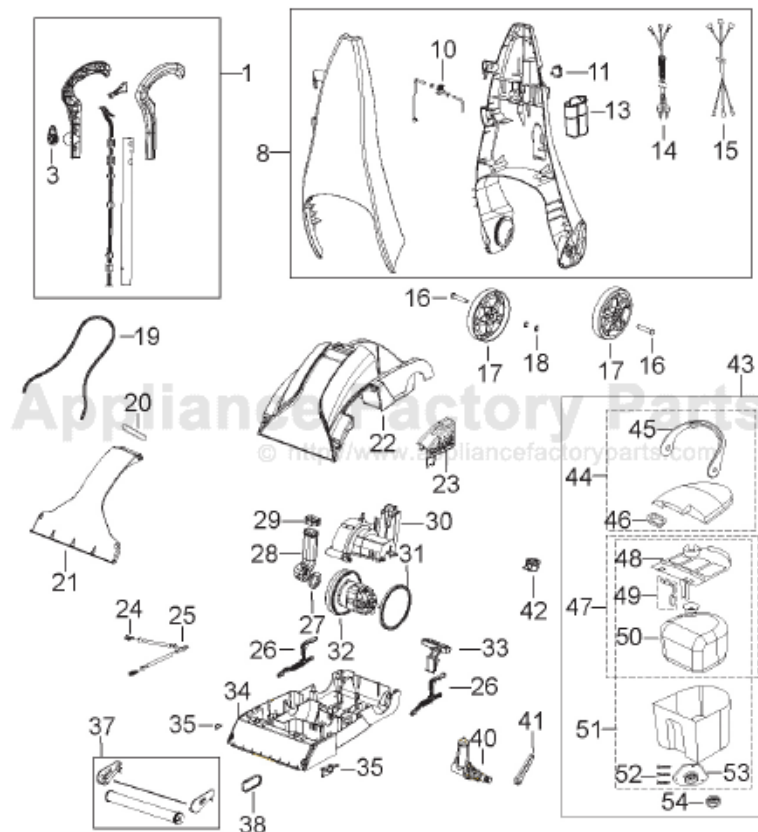

Bissell 1694-W Owner's Manual

[Shop genuine replacement parts for Bissell 1694-W](#)

[Find Your Bissell Vacuum Cleaner Parts - Select From 376 Models](#)

----- Manual continues below -----