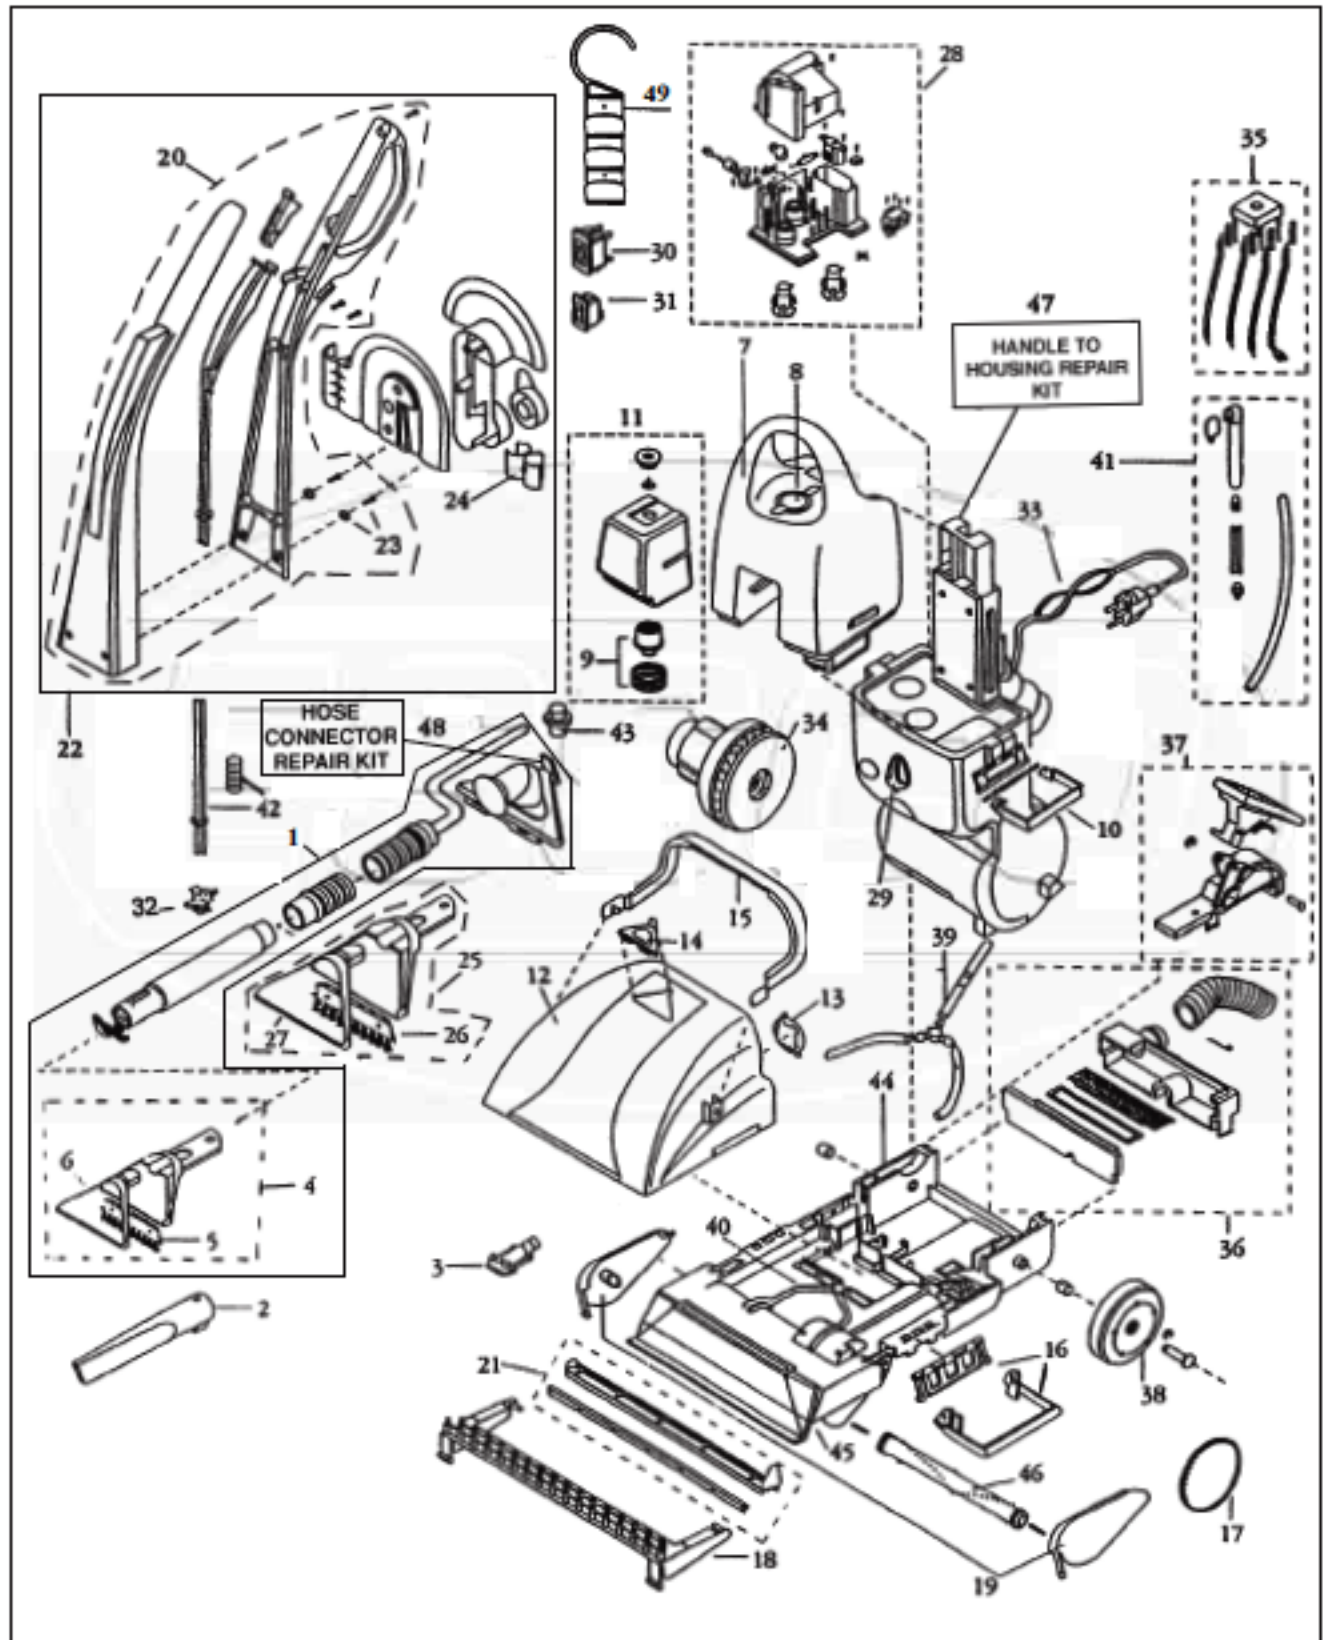

----- Manual continues below part list -----

Available Replacement Parts for Bissell 1695

[B-603-0983](#)

BRUSH/ NOZZLE HEAD.

BISSELL Original & Replacement

POWERSTEAMER Models 1690, 1691, 1695, 1696

Original & Replacement **BISSELL**

POWERSTEAMER Models 1690, 1691, 1695, 1696

KEY	PART NO.	DESCRIPTION	KEY	PART NO.	DESCRIPTION
1	NLA	Hose Ass'y (Incl. Key #4)	25	NLA	Utility Nozzle Ass'y 6"
2	B-010-9148	Crevice Tool	26	NLA	Brush Insert 6"
3	NLA	Spray Tip	27	NLA	Spray Window 6"
4	B-603-0983	Upholstery Nozzle Ass'y 4"	28	NLA	Pump Ass'y 1690, 1695
5	B-603-0966	Brush Insert 4"	28	NLA	Pump Ass'y 1691, 1696
6	NLA	Spray Window (Order B-010-9201)	29	NLA	Smart-Mix Knob 1690, 1695
7	NLA	Clean Tank Ass'y 1690, 1695	30	NLA	Power Rocker Switch
7	NLA	Clean Tank Ass'y 1691, 1696	31	NLA	Brushroll Switch 1695, 1696
8	NLA	Filler Cap	32	B-603-8456	Valve Ass'y
9	NLA	Cap & Insert Ass'y	33	NLA	Power Cord
10	NLA	Latch Ass'y (Clean Tank)	34	NLA	Motor Ass'y
11	NLA	Smart-Mix Ass'y 1690, 1695 (Order B-603-9040)	35	NLA	Diode & Wire Ass'y
12	NLA	Dirty Tank Ass'y 1690, 1695	36	NLA	Air Box & Hose Ass'y (Hose Only Order H-43431196)
12	NLA	Dirty Tank Ass'y 1691	37	NLA	Detent Lever Ass'y
12	NLA	Dirty Tank Ass'y 1696	38	NLA	Wheel Ass'y With Clip & Axle
13	NLA	Drain Cap	39	NLA	Drain Tube
14	NLA	Triangular Cap	40	NLA	Spray Tips & Tube Ass'y
15	NLA	Carrying Handle	41	NLA	Breather Valve Ass'y
16	NLA	Latch Ass'y (Dirty Tank)	42	NLA	Push Rod With Spring
17	NLA	Geared Belt 1695, 1696	43	NLA	Solution Tube Connector
18	NLA	Brush Strip 1690, 1691	44	NLA	Base Ass'y With Brush Motor
19	NLA	Pivot Arm Ass'y (2 Retainers With Screws)	45	NLA	Nozzle Ass'y With Intake Seal
20	NLA	Handle Ass'y 1691, 1696	46	NLA	Brush Roll Ass'y 1695, 1696
21	NLA	Bare Floor Attachment Ass'y	47	NLA	Handle Housing Repair Kit
22	NLA	Handle Ass'y 1690	48	NLA	Hose Connector Repair Kit
22	NLA	Handle Ass'y 1695	49	NLA	Hose Hanger 1691, 1696
23	NLA	Handle Bolt & Nut (2 Sets)			
24	NLA	Hose Clip 1690, 1695			