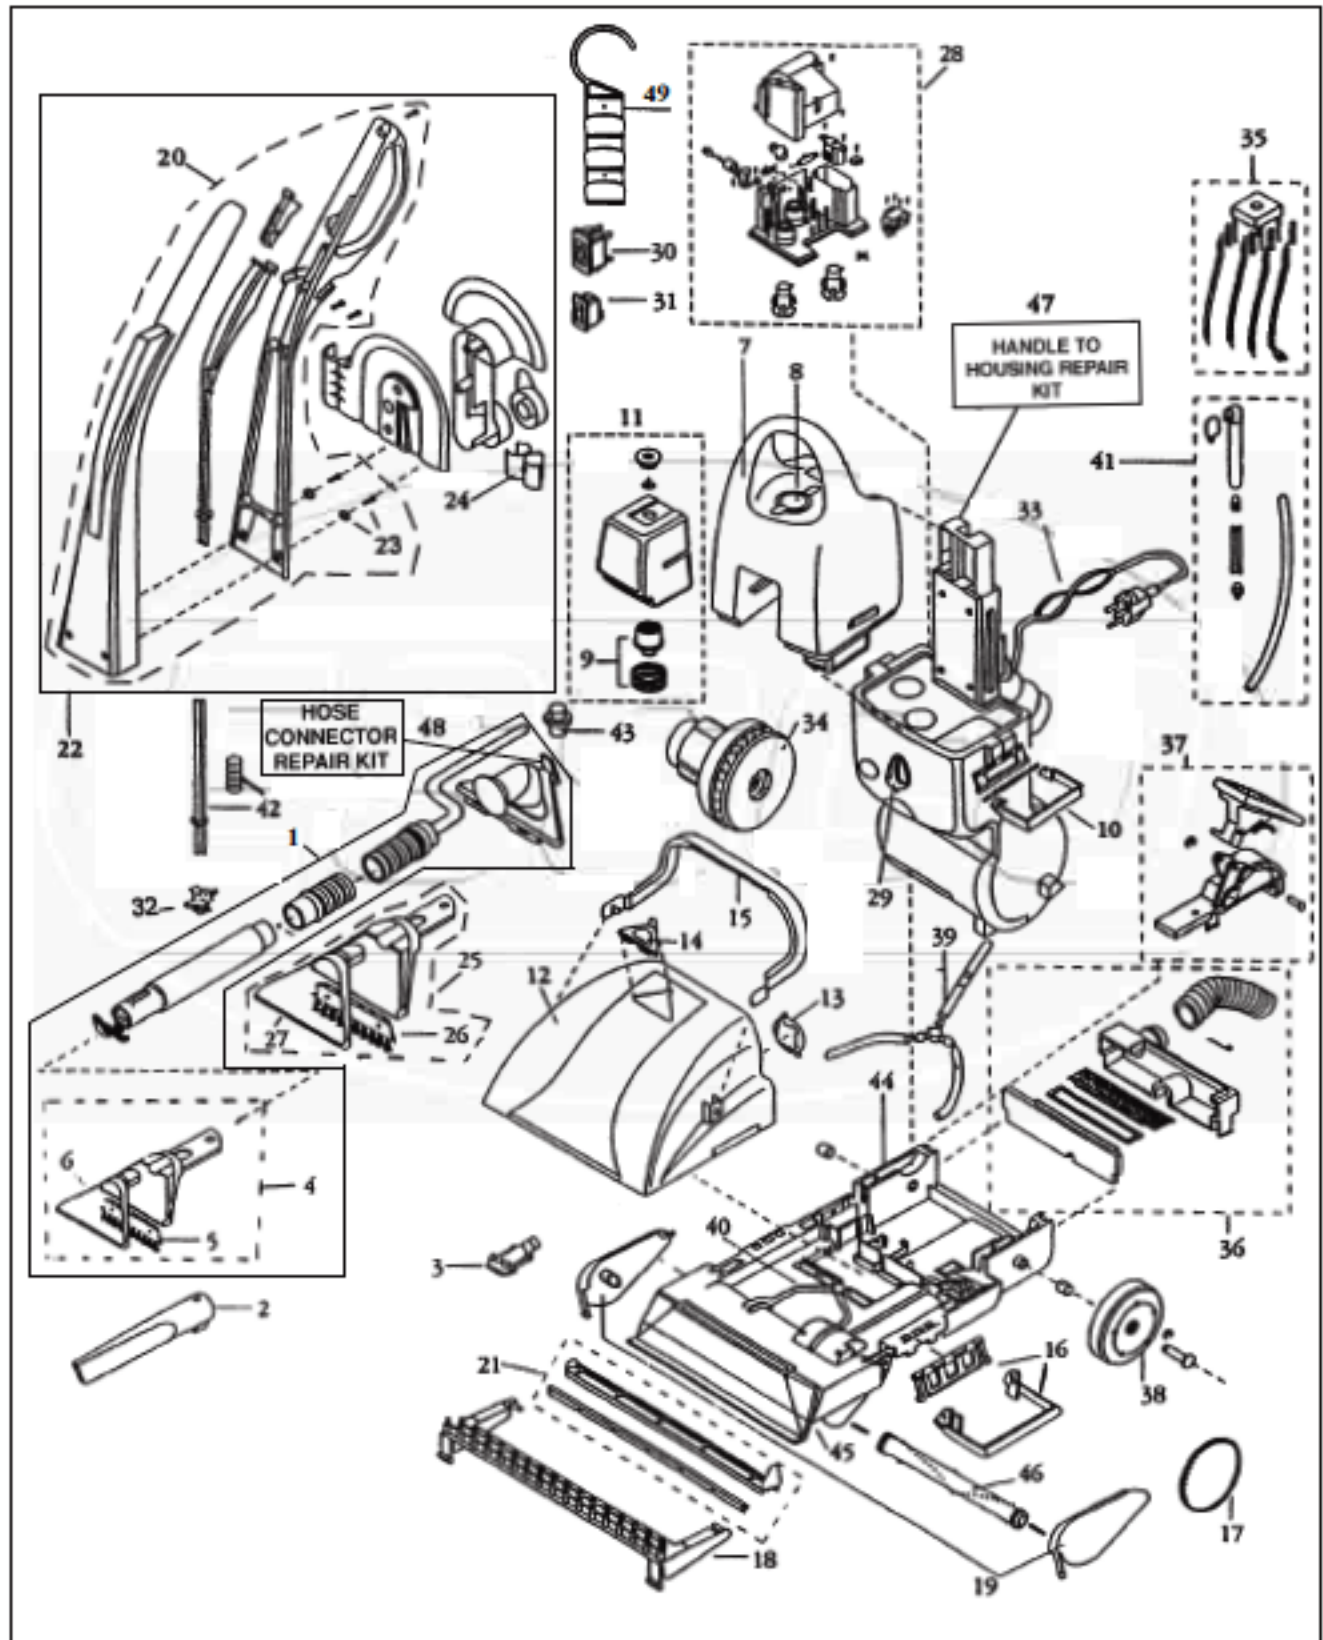

BISSELL Original & Replacement

POWERSTEAMER Models 1690, 1691, 1695, 1696

Original & Replacement **BISSELL**

POWERSTEAMER Models 1690, 1691, 1695, 1696

KEY	PART NO.	DESCRIPTION	KEY	PART NO.	DESCRIPTION
1	NLA	Hose Ass'y (Incl. Key #4)	25	NLA	Utility Nozzle Ass'y 6"
2	B-010-9148	Crevice Tool	26	NLA	Brush Insert 6"
3	NLA	Spray Tip	27	NLA	Spray Window 6"
4	B-603-0983	Upholstery Nozzle Ass'y 4"	28	NLA	Pump Ass'y 1690, 1695
5	B-603-0966	Brush Insert 4"	28	NLA	Pump Ass'y 1691, 1696
6	NLA	Spray Window (Order B-010-9201)	29	NLA	Smart-Mix Knob 1690, 1695
7	NLA	Clean Tank Ass'y 1690, 1695	30	NLA	Power Rocker Switch
7	NLA	Clean Tank Ass'y 1691, 1696	31	NLA	Brushroll Switch 1695, 1696
8	NLA	Filler Cap	32	B-603-8456	Valve Ass'y
9	NLA	Cap & Insert Ass'y	33	NLA	Power Cord
10	NLA	Latch Ass'y (Clean Tank)	34	NLA	Motor Ass'y
11	NLA	Smart-Mix Ass'y 1690, 1695 (Order B-603-9040)	35	NLA	Diode & Wire Ass'y
12	NLA	Dirty Tank Ass'y 1690, 1695	36	NLA	Air Box & Hose Ass'y (Hose Only Order H-43431196)
12	NLA	Dirty Tank Ass'y 1691	37	NLA	Detent Lever Ass'y
12	NLA	Dirty Tank Ass'y 1696	38	NLA	Wheel Ass'y With Clip & Axle
13	NLA	Drain Cap	39	NLA	Drain Tube
14	NLA	Triangular Cap	40	NLA	Spray Tips & Tube Ass'y
15	NLA	Carrying Handle	41	NLA	Breather Valve Ass'y
16	NLA	Latch Ass'y (Dirty Tank)	42	NLA	Push Rod With Spring
17	NLA	Geared Belt 1695, 1696	43	NLA	Solution Tube Connector
18	NLA	Brush Strip 1690, 1691	44	NLA	Base Ass'y With Brush Motor
19	NLA	Pivot Arm Ass'y (2 Retainers With Screws)	45	NLA	Nozzle Ass'y With Intake Seal
20	NLA	Handle Ass'y 1691, 1696	46	NLA	Brush Roll Ass'y 1695, 1696
21	NLA	Bare Floor Attachment Ass'y	47	NLA	Handle Housing Repair Kit
22	NLA	Handle Ass'y 1690	48	NLA	Hose Connector Repair Kit
22	NLA	Handle Ass'y 1695	49	NLA	Hose Hanger 1691, 1696
23	NLA	Handle Bolt & Nut (2 Sets)			
24	NLA	Hose Clip 1690, 1695			