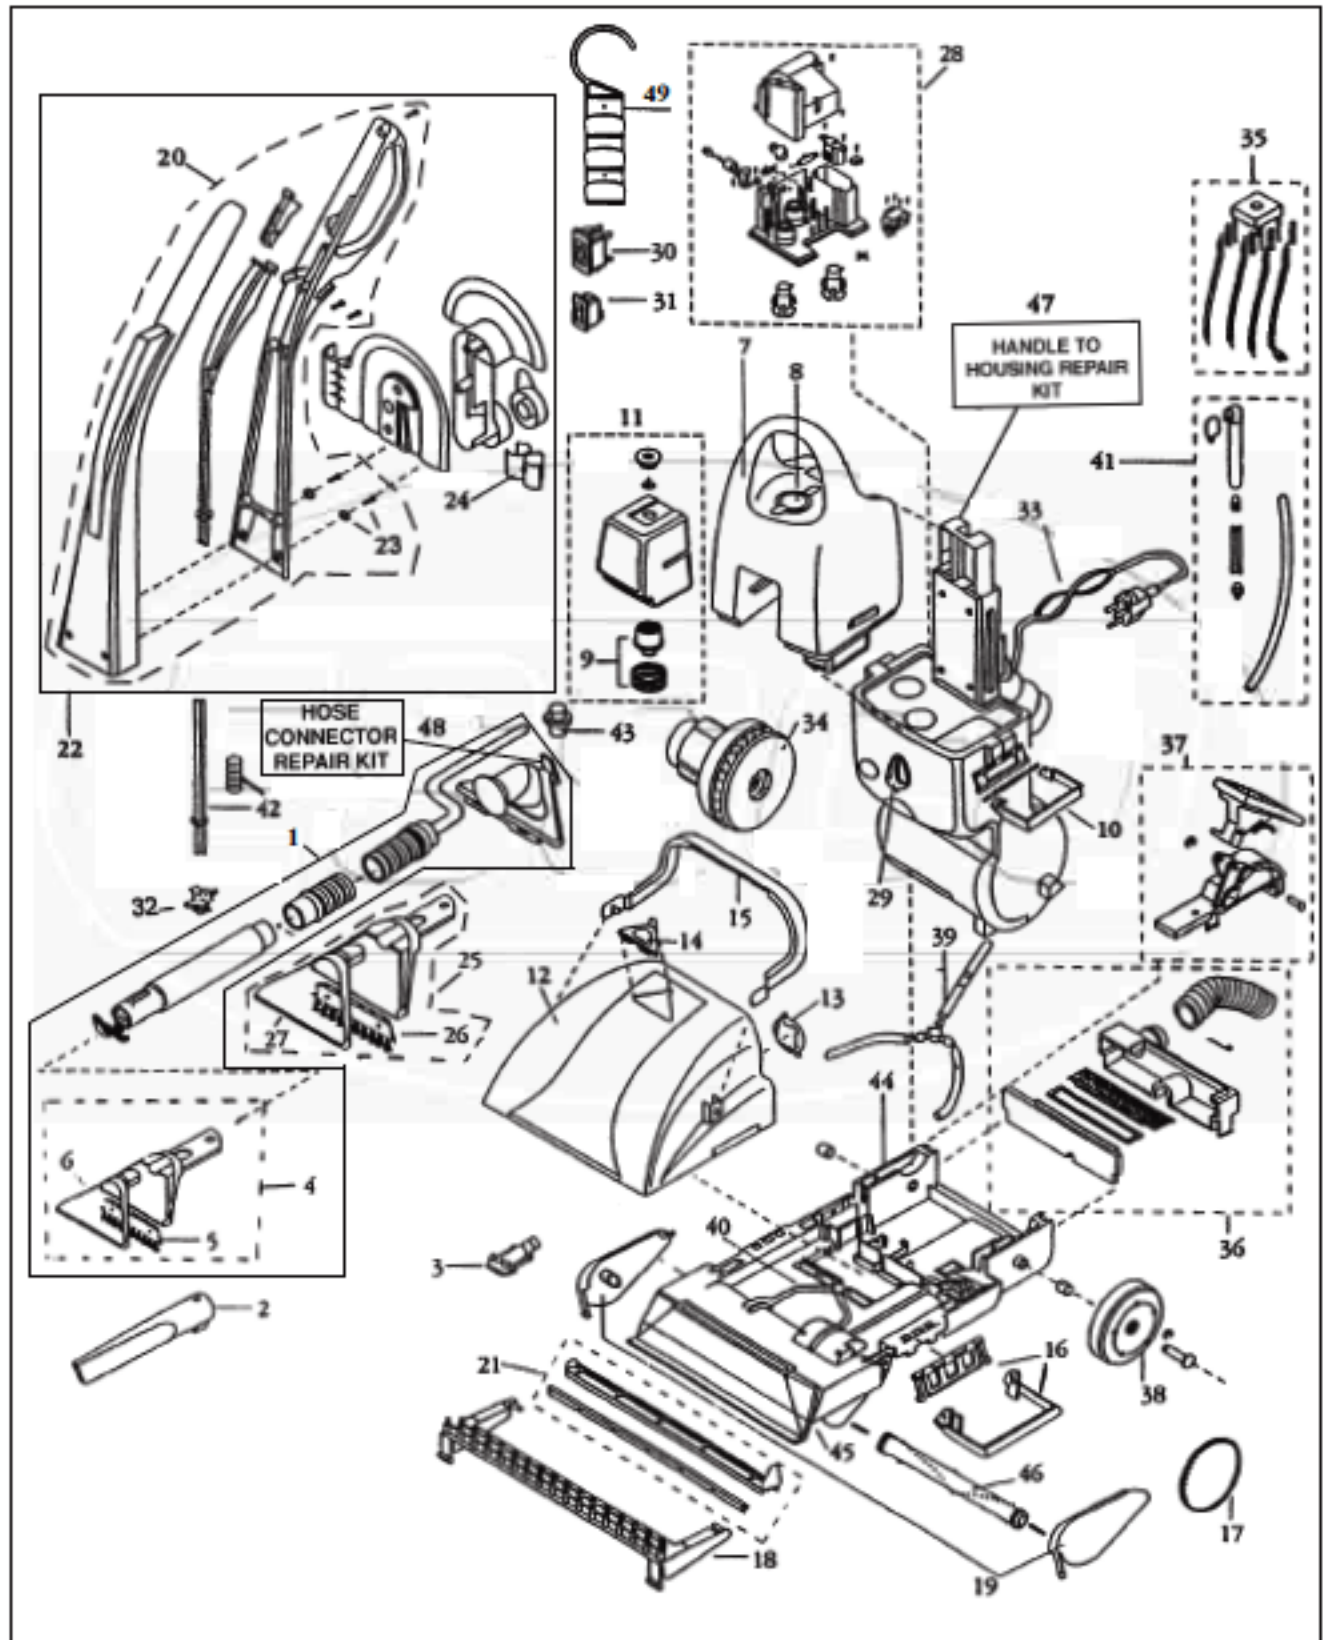

# Original & Replacement **BISSELL**

POWERSTEAMER Models 1690, 1691, 1695, 1696

KEY	PART NO.	DESCRIPTION	KEY	PART NO.	DESCRIPTION
1	NLA	Hose Ass'y (Incl. Key #4)	25	NLA	Utility Nozzle Ass'y 6"
2	B-010-9148	Crevice Tool	26	NLA	Brush Insert 6"
3	NLA	Spray Tip	27	NLA	Spray Window 6"
4	B-603-0983	Upholstery Nozzle Ass'y 4"	28	NLA	Pump Ass'y 1690, 1695
5	B-603-0966	Brush Insert 4"	28	NLA	Pump Ass'y 1691, 1696
6	NLA	Spray Window (Order B-010-9201)	29	NLA	Smart-Mix Knob 1690, 1695
7	NLA	Clean Tank Ass'y 1690, 1695	30	NLA	Power Rocker Switch
7	NLA	Clean Tank Ass'y 1691, 1696	31	NLA	Brushroll Switch 1695, 1696
8	NLA	Filler Cap	32	B-603-8456	Valve Ass'y
9	NLA	Cap & Insert Ass'y	33	NLA	Power Cord
10	NLA	Latch Ass'y (Clean Tank)	34	NLA	Motor Ass'y
11	NLA	Smart-Mix Ass'y 1690, 1695 (Order B-603-9040)	35	NLA	Diode & Wire Ass'y
12	NLA	Dirty Tank Ass'y 1690, 1695	36	NLA	Air Box & Hose Ass'y (Hose Only Order H-43431196)
12	NLA	Dirty Tank Ass'y 1691	37	NLA	Detent Lever Ass'y
12	NLA	Dirty Tank Ass'y 1696	38	NLA	Wheel Ass'y With Clip & Axle
13	NLA	Drain Cap	39	NLA	Drain Tube
14	NLA	Triangular Cap	40	NLA	Spray Tips & Tube Ass'y
15	NLA	Carrying Handle	41	NLA	Breather Valve Ass'y
16	NLA	Latch Ass'y (Dirty Tank)	42	NLA	Push Rod With Spring
17	NLA	Geared Belt 1695, 1696	43	NLA	Solution Tube Connector
18	NLA	Brush Strip 1690, 1691	44	NLA	Base Ass'y With Brush Motor
19	NLA	Pivot Arm Ass'y (2 Retainers With Screws)	45	NLA	Nozzle Ass'y With Intake Seal
20	NLA	Handle Ass'y 1691, 1696	46	NLA	Brush Roll Ass'y 1695, 1696
21	NLA	Bare Floor Attachment Ass'y	47	NLA	Handle Housing Repair Kit
22	NLA	Handle Ass'y 1690	48	NLA	Hose Connector Repair Kit
22	NLA	Handle Ass'y 1695	49	NLA	Hose Hanger 1691, 1696
23	NLA	Handle Bolt & Nut (2 Sets)			
24	NLA	Hose Clip 1690, 1695			