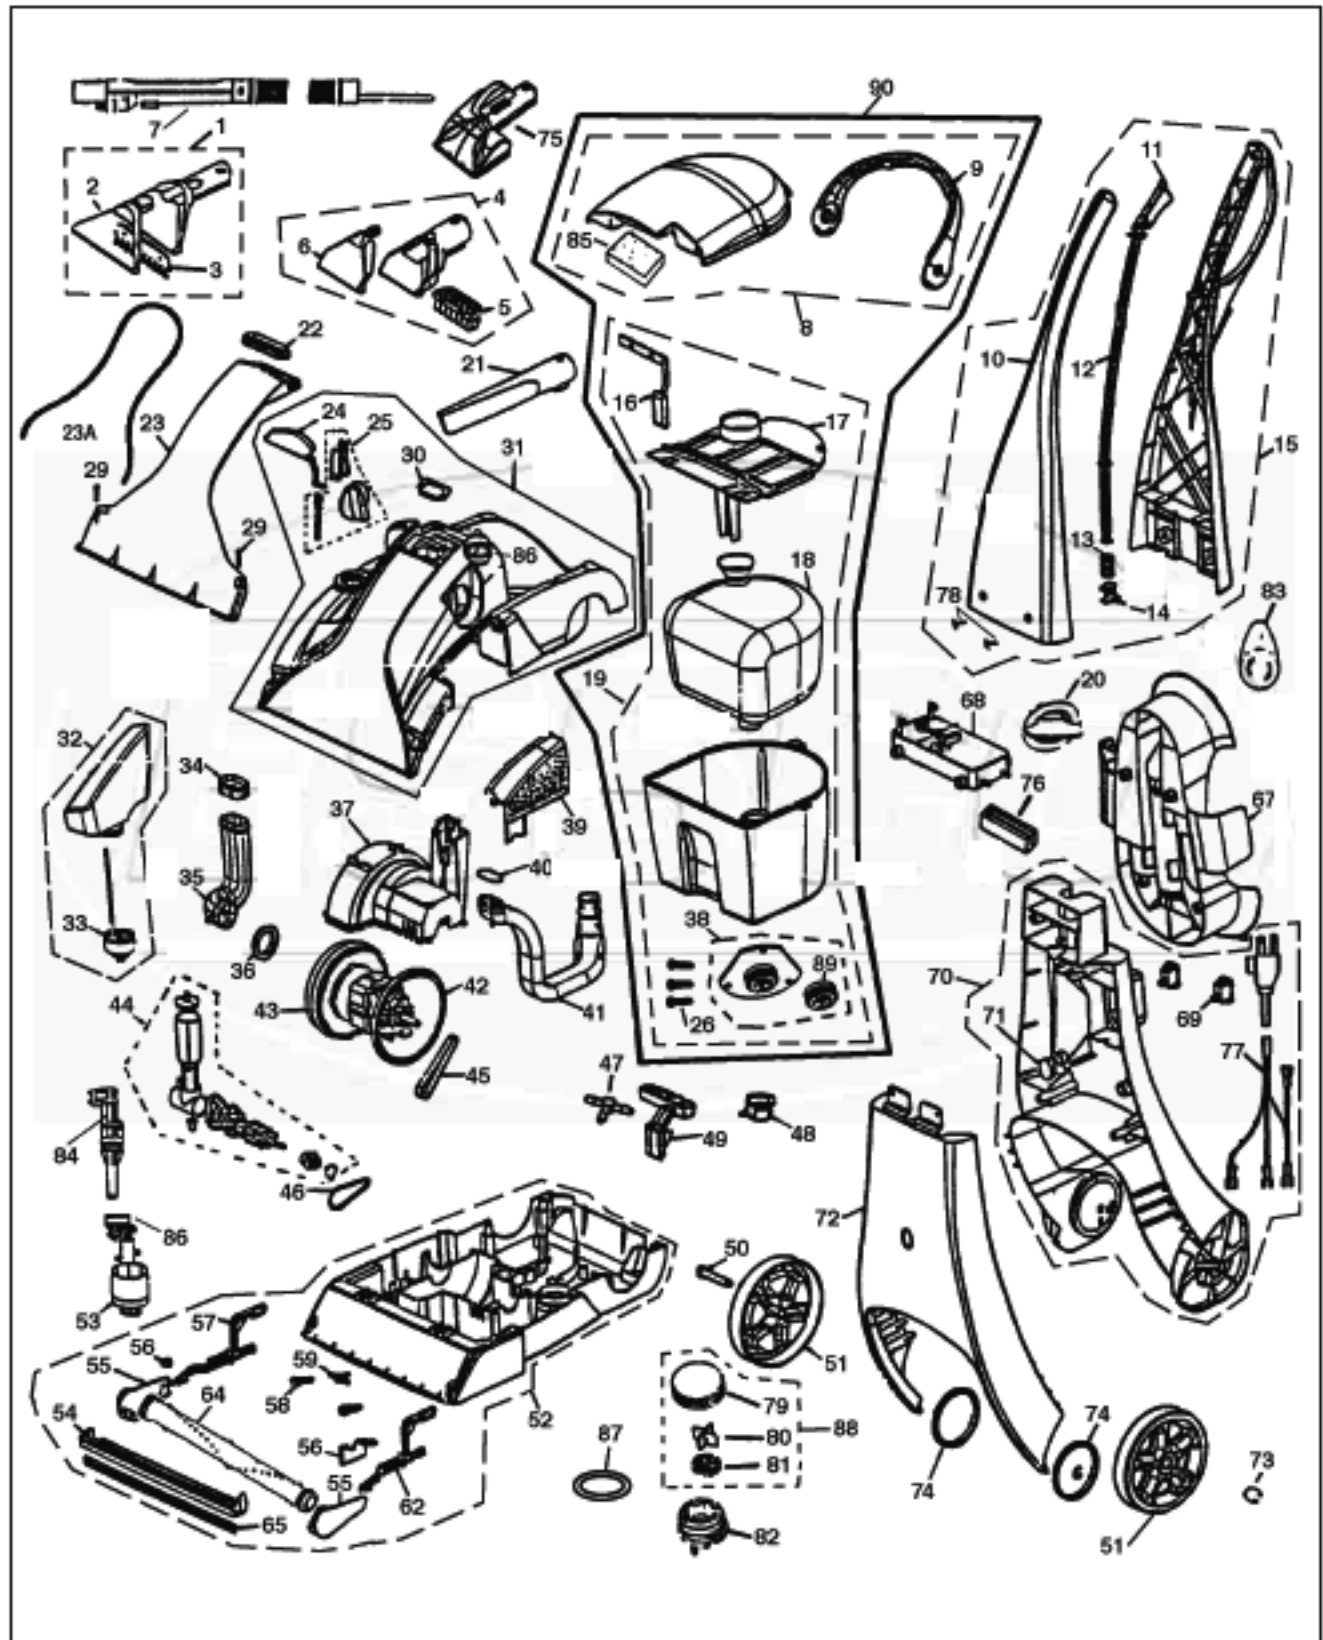

BISSELL Original & Replacement

PROHEAT POWERSTEAMER Models 1697, 1698, 1698-1

Original & Replacement **BISSELL**

PROHEAT POWERSTEAMER Models 1697, 1698, 1698-1