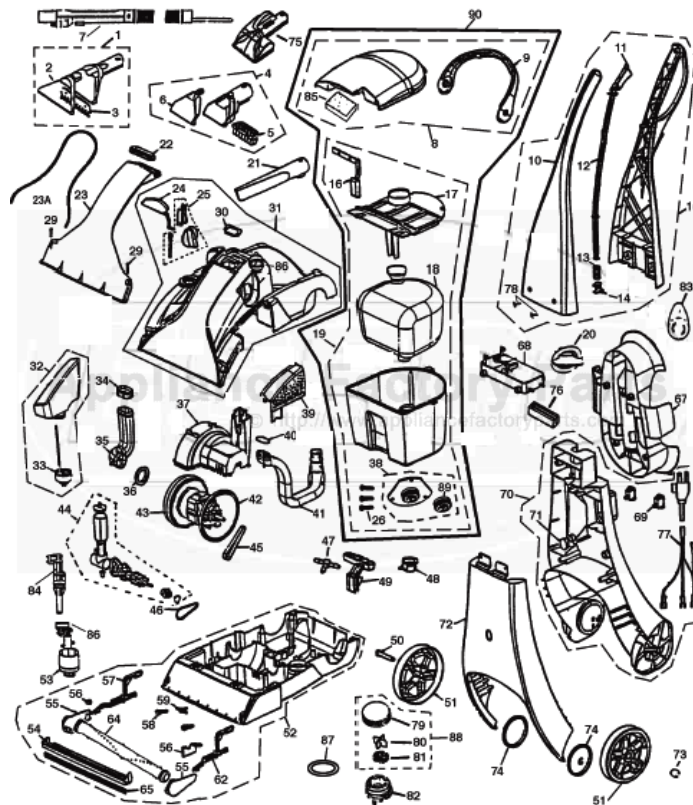

This Owner's Manual is provided and hosted by [Appliance Factory Parts](#).

Bissell 1698 Owner's Manual

[Shop genuine replacement parts for Bissell 1698](#)

[Find Your Bissell Vacuum Cleaner Parts - Select From 377 Models](#)

----- Manual continues below part list -----

Available Replacement Parts for Bissell 1698

B-010-0620	BELT BISSELL PUMP BELT 1 PACK
B-603-0983	BRUSH/ NOZZLE HEAD.
B-010-0621	REPLACEMENT BRUSH BELT
br-1075	Geared brushroll belt .