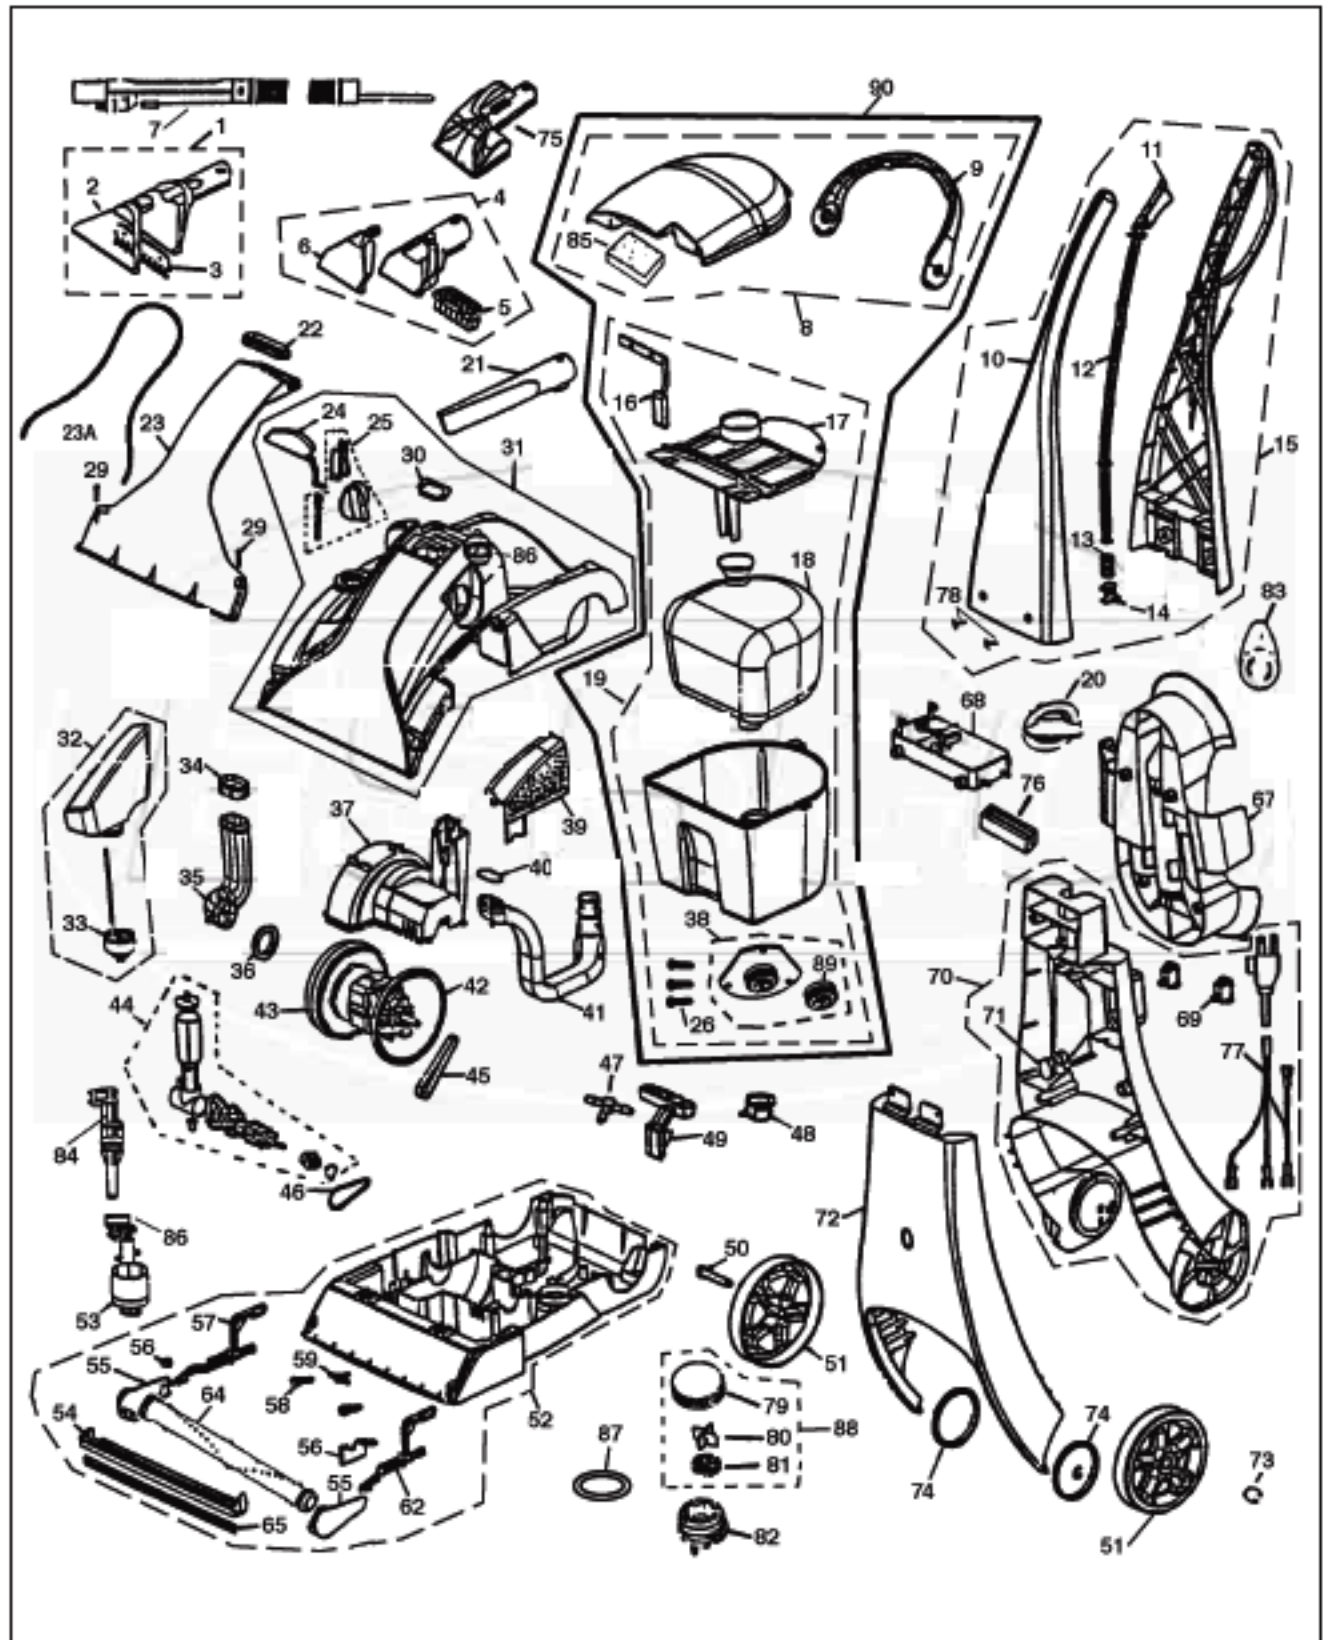

BISSELL Original & Replacement

PROHEAT POWERSTEAMER Models 1697, 1698, 1698-1

Original & Replacement **BISSELL**

PROHEAT POWERSTEAMER Models 1697, 1698, 1698-1

KEY	PART NO.	DESCRIPTION	KEY	PART NO.	DESCRIPTION
1	B-603-0983	Upholstery Nozzle Ass'y	52	B-014-0442	Base Ass'y
2	NLA	Spray Window 4" (Order B-010-9201)	53	B-010-0106	Automix Ass'y Less Knob
3	B-603-0966	Brush Insert 4"	54	NLA	Bare Floor Attachment
4	B-015-9155	Tuff Stain Tool 3"	55	NLA	Left & Right Pivot Arm Kit (Order B-210-1157)
5	B-014-9155	Brush Insert 3"	56	B-555-9113	Left & Right Pivot Arm Retainer
6	NLA	Spray Window 3" (Order B-015-9155)	57	B-200-0010	Left & Right Elevator Lever
7	B-010-9210	Hose Ass'y (Inc. Key #41)	58	B-010-6105	Spray Tip
8	B-015-4439	Top Ass'y With Handle	59	B-010-2602	Regular "T" Connector
9	B-603-4439	Tank Handle	62	NLA	Elevator Lever Spring (Order B-200-0010)
10	NLA	Handle Front 1697 (Order B-013-4426)	64	B-210-1157	Brushroll Ass'y With Pivot Arms
10	B-014-4446	Handle Front 1698	65	NLA	Bare Floor Squeegee
10	NLA	Handle Front 1698-1 (Order B-214-4405)	67	B-013-6750	Tool Storage Caddy
11	B-013-9168	Handle Trigger	68	B-010-4501	Heater
12	B-013-7511	Control Rod & Spring Ass'y	69	B-010-8827	Power Switch
13	NLA	Control Rod Spring (Order B-013-7511)	69	B-710-8617	Red Heater Switch 1698
14	B-010-9592	Valve Ass'y	69	B-010-8801	Lighted Heater Switch 1698-1
15	NLA	Handle Ass'y 1697	70	B-014-4431	Main Body Ass'y 1697
15	B-214-4406	Handle Ass'y 1698	70	B-014-4432	Main Body Ass'y 1698
15	NLA	Handle Ass'y 1698-1	70	NLA	Main Body Ass'y 1698-1 (Order B-014-4432)
16	B-014-0325	Float Ass'y	71	B-010-5601	Light Ass'y 1698, 1698-1
17	B-013-0212	Tank Baffle & Bladder (Incl. Key #18)	72	NLA	Front Panel 1697 (Order B-014-4417)
18	B-010-0315	Bladder	72	B-014-4417	Front Panel 1698
19	B-015-9041	Tank And Bladder Ass'y	72	NLA	Front Panel 1698-1 (Order B-014-4417)
20	B-014-1782	Drain Cap With Gasket	73	B-010-6215	E-Clip
21	B-010-9148	Crevice Tool	74	NLA	Wheel Bushing
22	B-010-4052	Oval Window Seal	75	B-010-1183	Turbo Brush Ass'y
23	B-014-9863	Base Window	76	B-010-8550	Rubber Block
23A	B-210-3418	Window Gasket	77	B-010-2850	Power Cord 33' 3 Wire
24	B-013-6986	Diverter	78	B-010-0290	Handle Screw
25	B-014-5170	Diverter Knob Ass'y	79	NLA	Flow Indicator Cap (Order B-555-6503)
26	B-880-7075	Screw	80	NLA	Flow Indicator Spinner (Order B-555-6503)
29	B-880-7030	Screw	81	NLA	Flow Indicator Filter (Order B-555-6503)
30	B-010-4054	Diverter Gasket	82	B-010-0489	Flow Indicator Base (Inc. Key #87)
31	B-015-4908	Housing Ass'y 1697	83	B-013-3722	Cord Hook
31	NLA	Housing Ass'y 1698 Black	84	B-010-8722	Automix Piston
31	NLA	Housing Ass'y 1698-1	85	B-015-3500	Lint Screen
32	B-010-1785	Shampoo Bottle Ass'y (Inc. Key #33)	86	B-010-5108	Automix Knob
33	B-010-1795	Cap And Insert Ass'y	87	NLA	Flow Indicator O-Ring (Order B-010-0489)
34	B-010-4050	Duct Gasket	88	B-555-6503	Flow Indicator Ass'y
35	B-010-3161	Short Air Duct	89	B-010-6241	Tank Seal
36	B-010-4051	Motor Intake Gasket	90	B-015-9043	Tank & Lid Ass'y
37	B-013-2984	Motor Cover	Items Not Illustrated -		
38	B-010-7041	Auto Load Ass'y (Inc. Key #89)	B-010-4446	Wiring Harness 1697	
39	B-013-2992	Belt Cover 1697	B-010-4451	Wiring Harness 1698,1698-1	
39	B-013-2993	Belt Cover 1698	B-010-2485	Large Clamp	
39	B-203-2991	Belt Cover 1698-1	B-010-2490	Small Clamp	
40	B-010-4053	Air Duct O-Ring	B-010-5912	Owners Manual 1697	
41	NLA	Long Air Duct	B-010-5925	Owners Manual 1698	
42	B-010-4056	Motor Gasket	B-010-5906	Owners Manual 1698-1	
43	B-010-5970	Motor Ass'y	B-013-9440	10" Clear Vinyl Tube	
44	B-010-7185	Pump Ass'y	B-013-9442	15" Clear Vinyl Tube	
45	B-010-0620	Pump Belt	B-013-9444	5" Clear Vinyl Tube	
45	BR-1020	Pump Belt	B-013-9446	28" Clear Vinyl Tube	
46	B-010-0621	Geared Brushroll Belt	B-013-9447	14" Vinyl Tube	
46	BR-1075	Geared Brushroll Belt	B-013-9448	32" Vinyl Tube	
47	B-015-8001	Barbed "T" Connector			
48	B-014-0710	Autoload Receiver			
49	B-013-5580	Handle Release Pedal			
50	B-010-0170	Axle			
51	B-013-9754	Wheel			