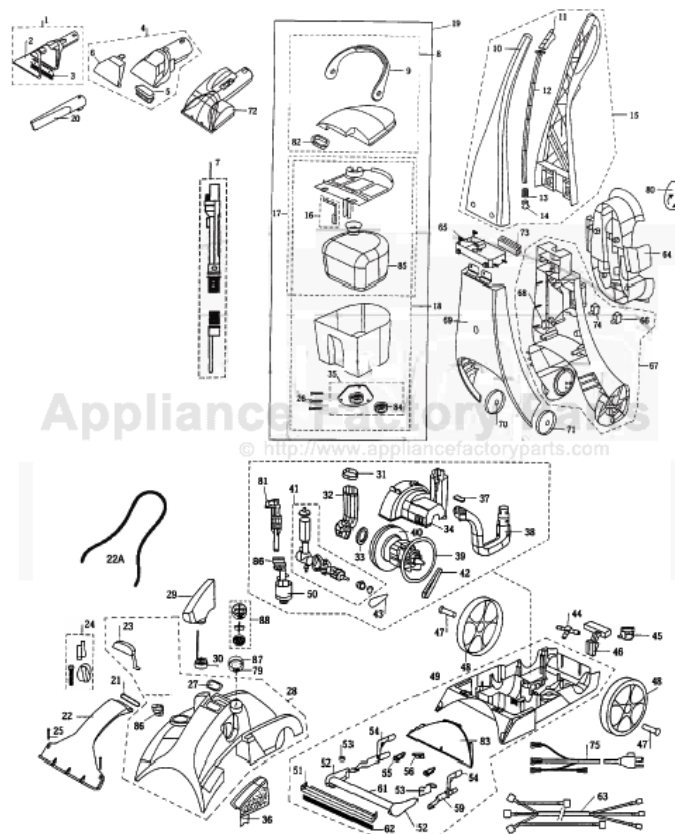

# Bissell 1669-1 Owner's Manual

[Shop genuine replacement parts for Bissell 1669-1](#)

[Find Your Bissell Vacuum Cleaner Parts - Select From 377 Models](#)

----- Manual continues below part list -----

## Available Replacement Parts for Bissell 1669-1

<a href="#">B-010-0620</a>	BELT BISSELL PUMP BELT 1 PACK
<a href="#">B-603-0983</a>	BRUSH/ NOZZLE HEAD.
<a href="#">B-010-0621</a>	REPLACEMENT BRUSH BELT
<a href="#">br-1075</a>	Geared brushroll belt .