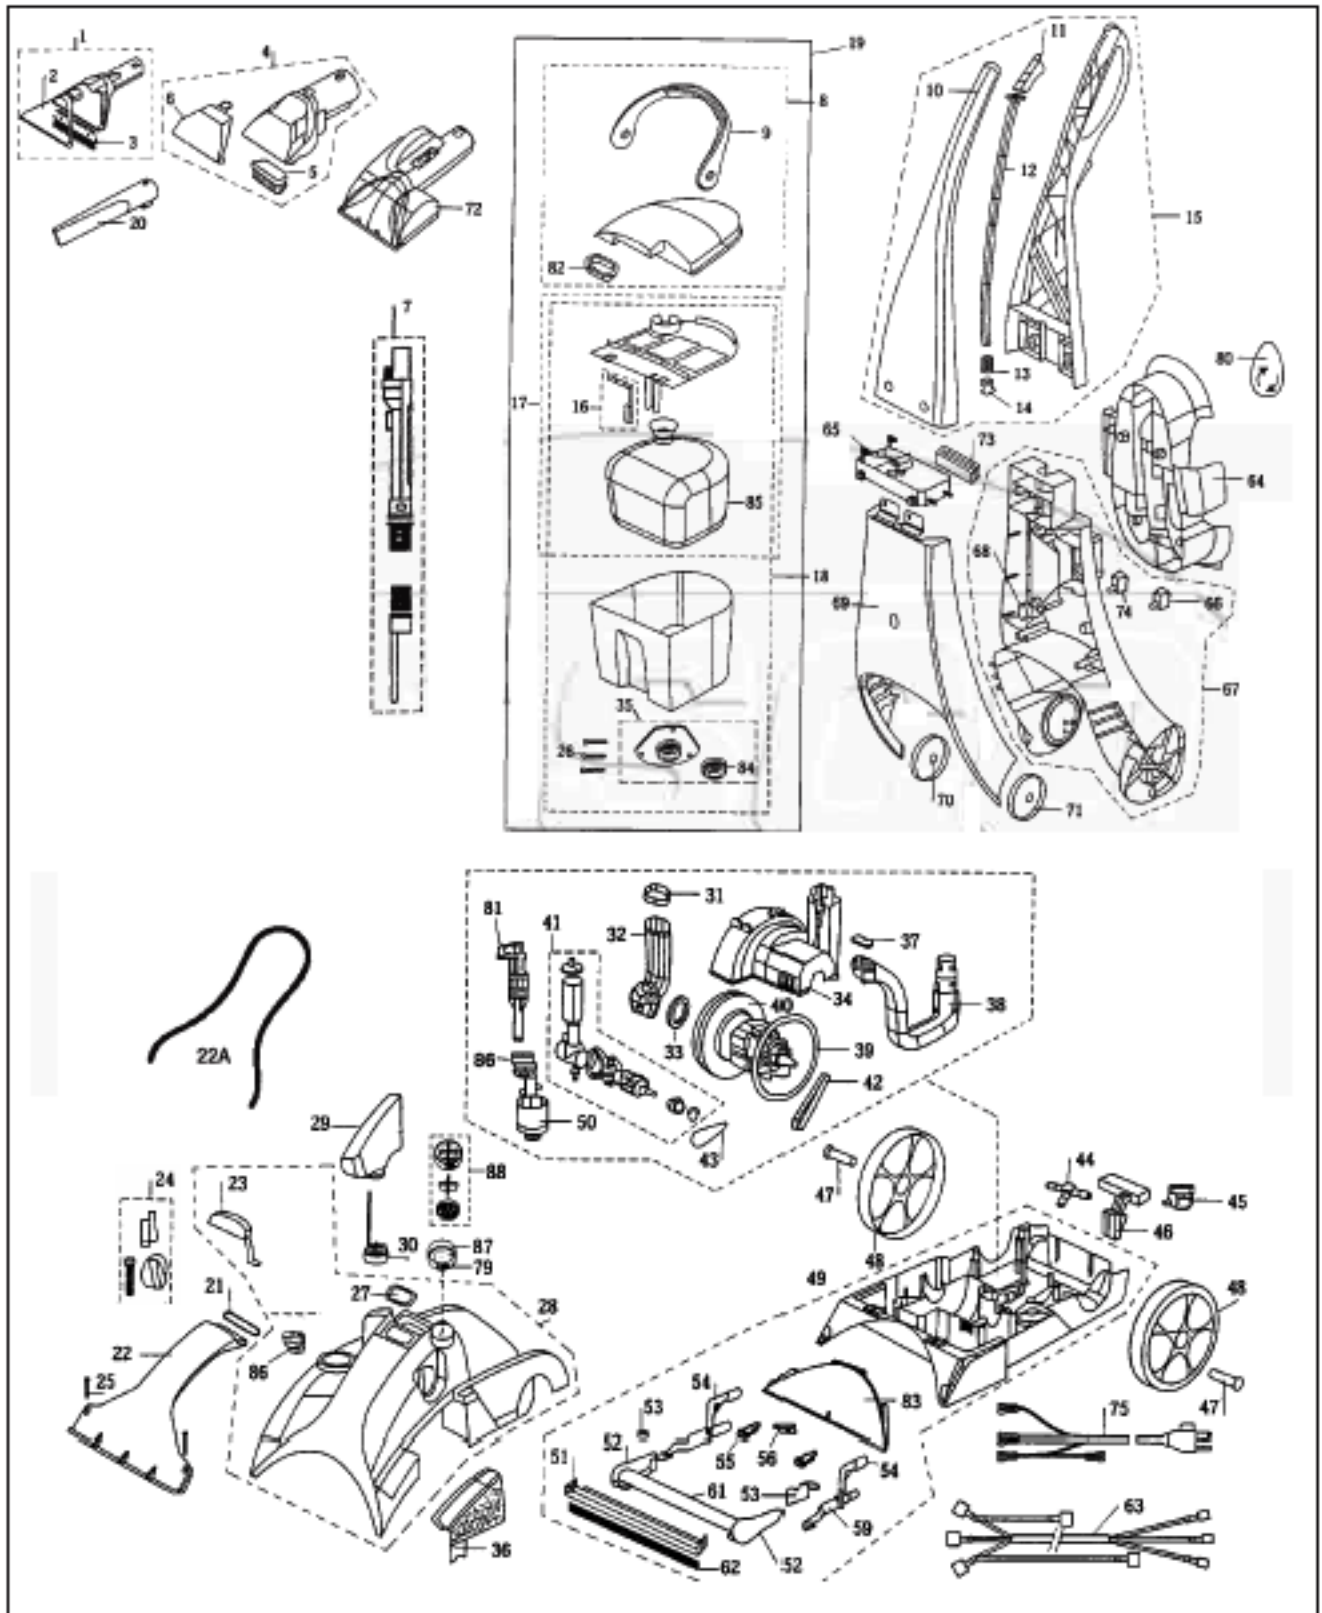

BISSELL Original & Replacement

PROHEAT CLEARVIEW POWERSTEAMER Models 1699, 1699-1, 1699-5, 1699-8, 1699-A, 1699-B, 1699-F, 1699-P, 7901, 7920, 8905, 8910

Original & Replacement **BISSELL**

PROHEAT CLEARVIEW POWERSTEAMER Models 1699, 1699-1, 1699-5, 1699-8, 1699-A, 1699-B, 1699-F, 1699-P, 7901, 7920, 8905, 8910