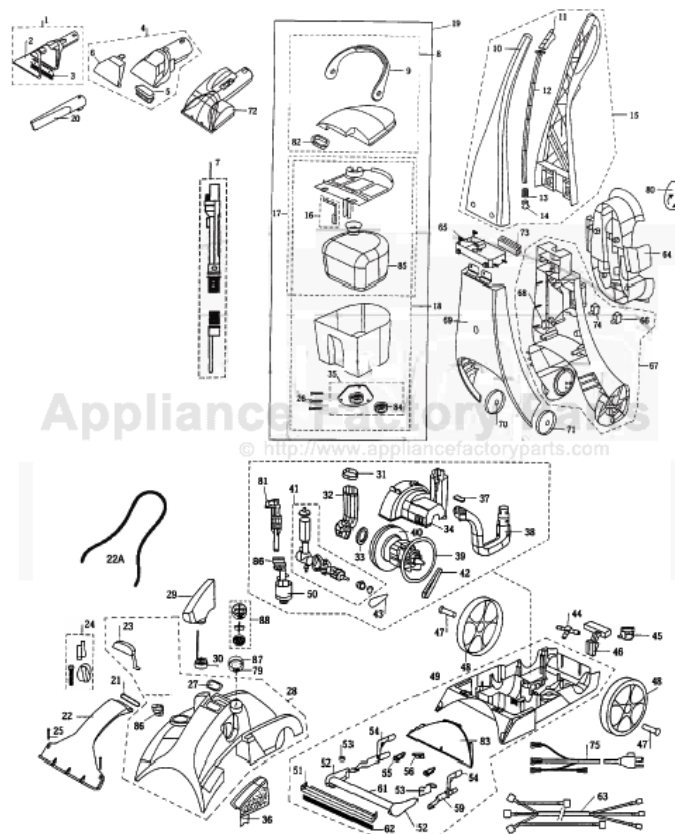

# Bissell 1699-8 Owner's Manual

[Shop genuine replacement parts for Bissell 1699-8](#)

[Find Your Bissell Vacuum Cleaner Parts - Select From 377 Models](#)

----- Manual continues below part list -----

## Available Replacement Parts for Bissell 1699-8

<a href="#">B-010-0620</a>	BELT BISSELL PUMP BELT 1 PACK
<a href="#">B-603-0983</a>	BRUSH/ NOZZLE HEAD.
<a href="#">B-010-0621</a>	REPLACEMENT BRUSH BELT
<a href="#">br-1075</a>	Geared brushroll belt .