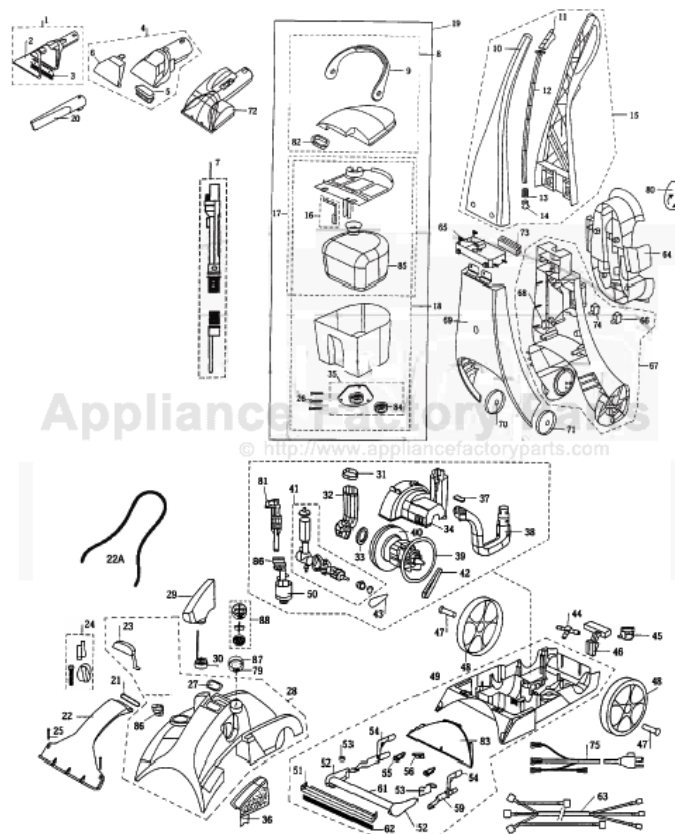

# Bissell 1699-A Owner's Manual

[Shop genuine replacement parts for Bissell 1699-A](#)

[Find Your Bissell Vacuum Cleaner Parts - Select From 377 Models](#)

----- Manual continues below part list -----

## Available Replacement Parts for Bissell 1699-A

<a href="#">B-010-0620</a>	BELT BISSELL PUMP BELT 1 PACK
<a href="#">B-603-0983</a>	BRUSH/ NOZZLE HEAD.
<a href="#">B-010-0621</a>	REPLACEMENT BRUSH BELT
<a href="#">br-1075</a>	Geared brushroll belt .