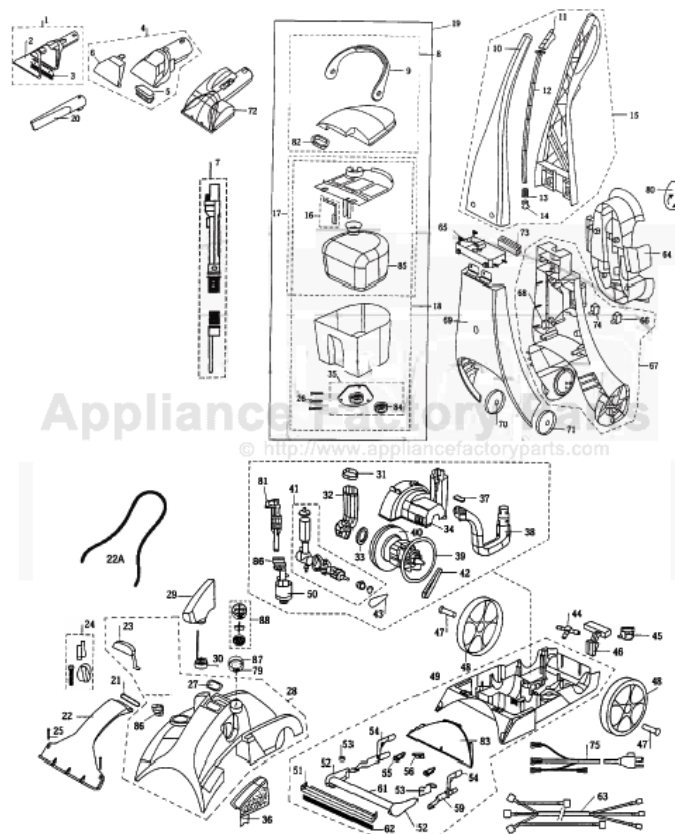

This Owner's Manual is provided and hosted by Appliance Factory Parts.

Bissell 1699-B Owner's Manual

[Shop genuine replacement parts for Bissell 1699-B](#)

[Find Your Bissell Vacuum Cleaner Parts - Select From 377 Models](#)

----- Manual continues below part list -----

Available Replacement Parts for Bissell 1699-B

B-010-0620	BELT BISSELL PUMP BELT 1 PACK
B-603-0983	BRUSH/ NOZZLE HEAD.
B-010-0621	REPLACEMENT BRUSH BELT
br-1075	Geared brushroll belt .