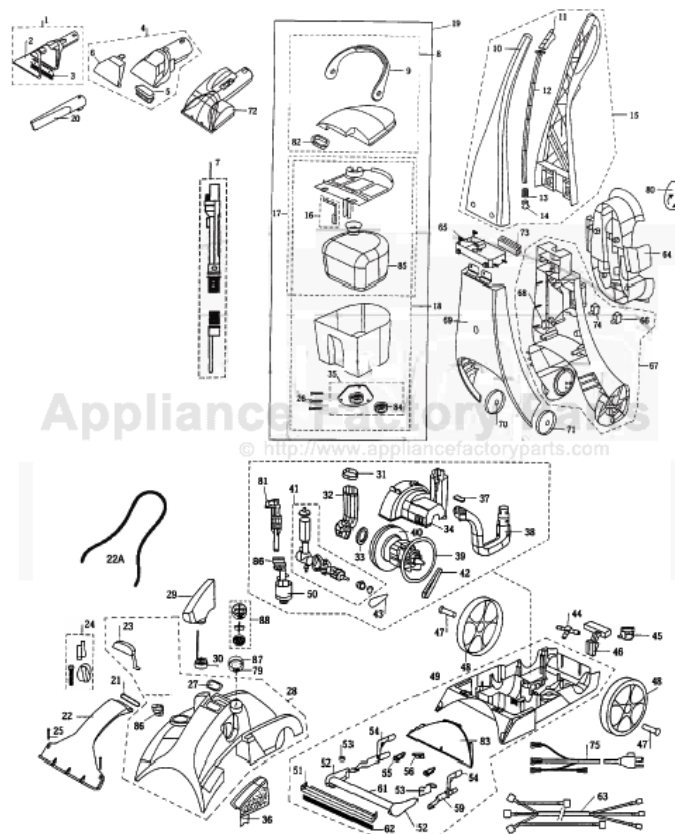

This Owner's Manual is provided and hosted by Appliance Factory Parts.

Bissell 1699-F Owner's Manual

[Shop genuine replacement parts for Bissell 1699-F](#)

[Find Your Bissell Vacuum Cleaner Parts - Select From 377 Models](#)

----- Manual continues below part list -----

Available Replacement Parts for Bissell 1699-F

B-010-0620	BELT BISSELL PUMP BELT 1 PACK
B-603-0983	BRUSH/ NOZZLE HEAD.
B-010-0621	REPLACEMENT BRUSH BELT
br-1075	Geared brushroll belt .