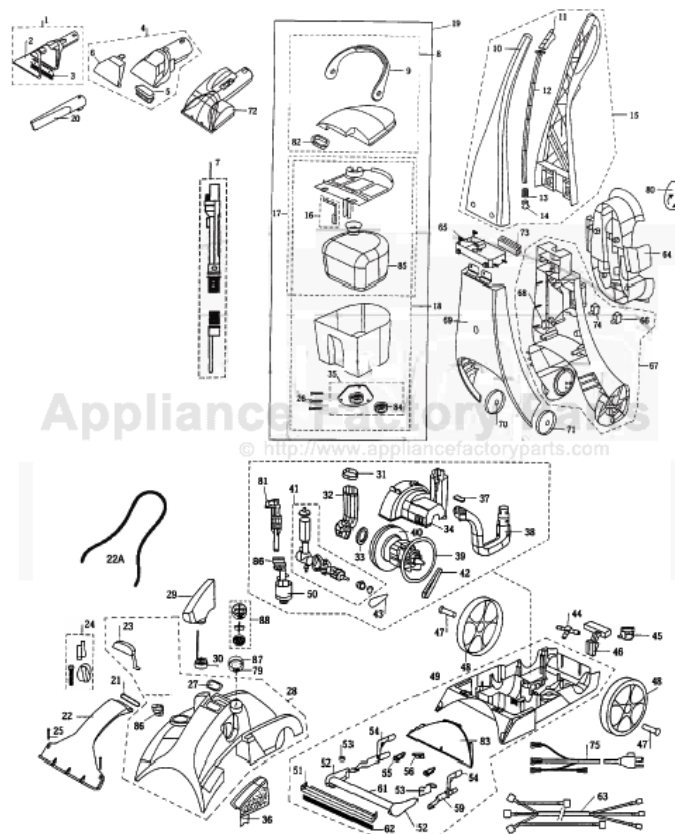

[Find Your Bissell Vacuum Cleaner Parts - Select From 377 Models](#)

----- Manual continues below part list -----