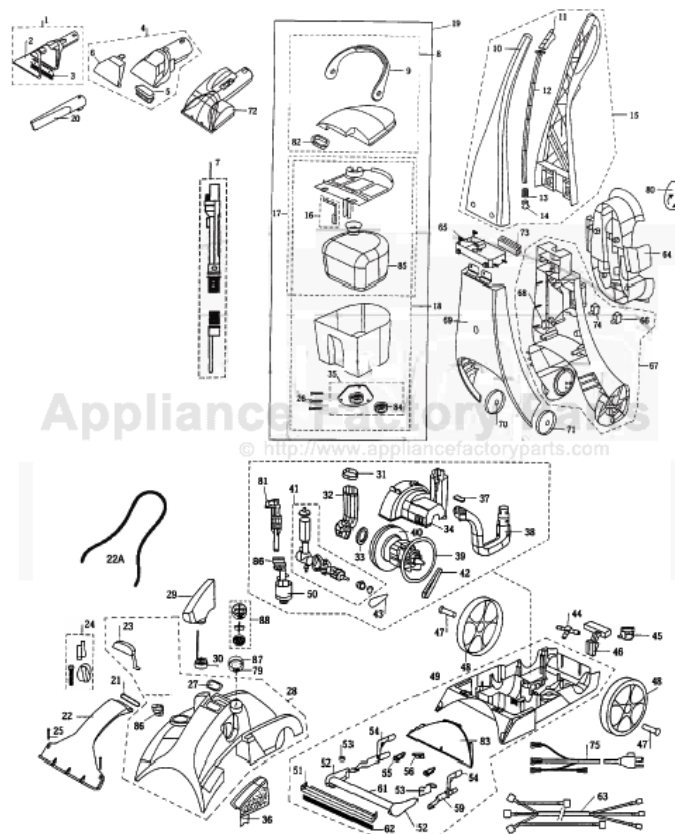

# Bissell 1699-P Owner's Manual

[Shop genuine replacement parts for Bissell 1699-P](#)

[Find Your Bissell Vacuum Cleaner Parts - Select From 377 Models](#)

----- Manual continues below part list -----

## Available Replacement Parts for Bissell 1699-P

<a href="#">B-010-0620</a>	BELT BISSELL PUMP BELT 1 PACK
<a href="#">B-603-0983</a>	BRUSH/ NOZZLE HEAD.
<a href="#">B-010-0621</a>	REPLACEMENT BRUSH BELT
<a href="#">br-1075</a>	Geared brushroll belt .