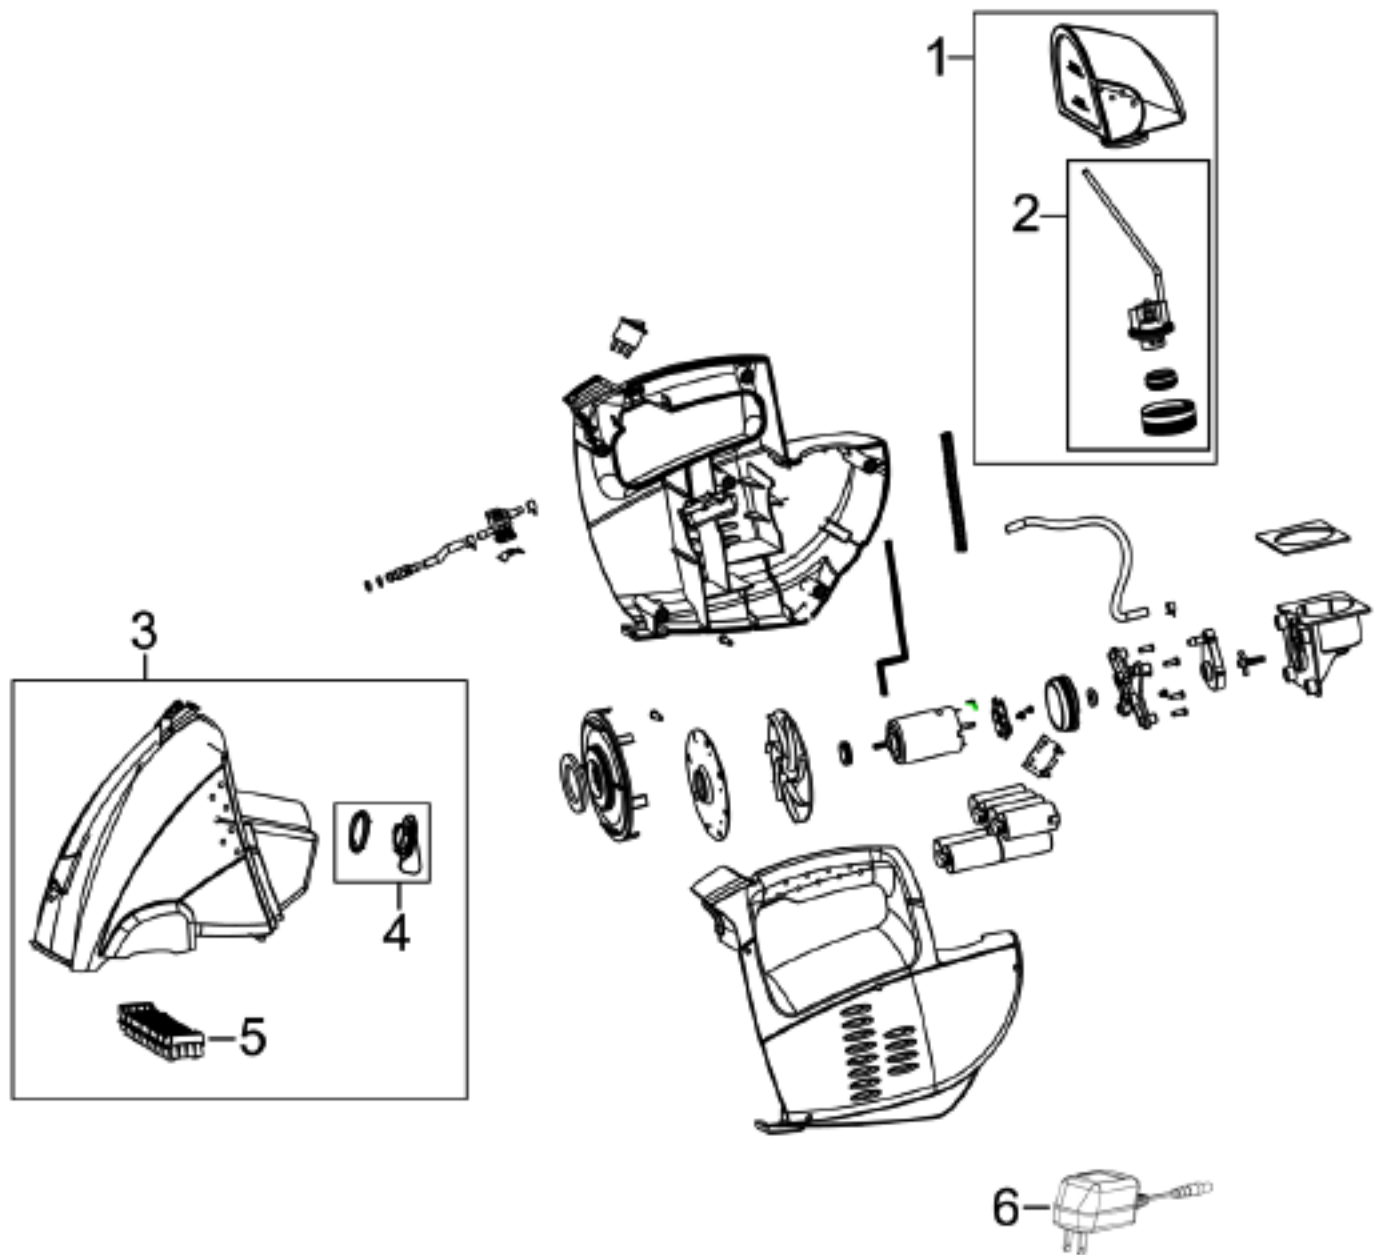

# Bissell 1719 Owner's Manual

[Shop genuine replacement parts for Bissell 1719](#)

[Find Your Bissell Vacuum Cleaner Parts - Select From 377 Models](#)

----- Manual continues below -----

# PORTABLE DEEP CLEANER

Spot Lifter® Series 1718, 1719

1	2032564	SOLUTION TANK - ACIER
1	2032567	SOLUTION TANK - LAVENDER
2	2032575	CAP & INSERT ASSY
3	2032570	RECOVERY TANK - ACIER
3	2032571	RECOVERY TANK - LAVENDER
4	2032504	COLLECTION TANK PLUG
5	2032574	DELUXE BRUSH
6	2032572	CHARGER - 1718 (7.2 volts)
6	2032573	CHARGER - 1719 (9.6 volts)

1718 = ACIER  
1719 = LAVENDER