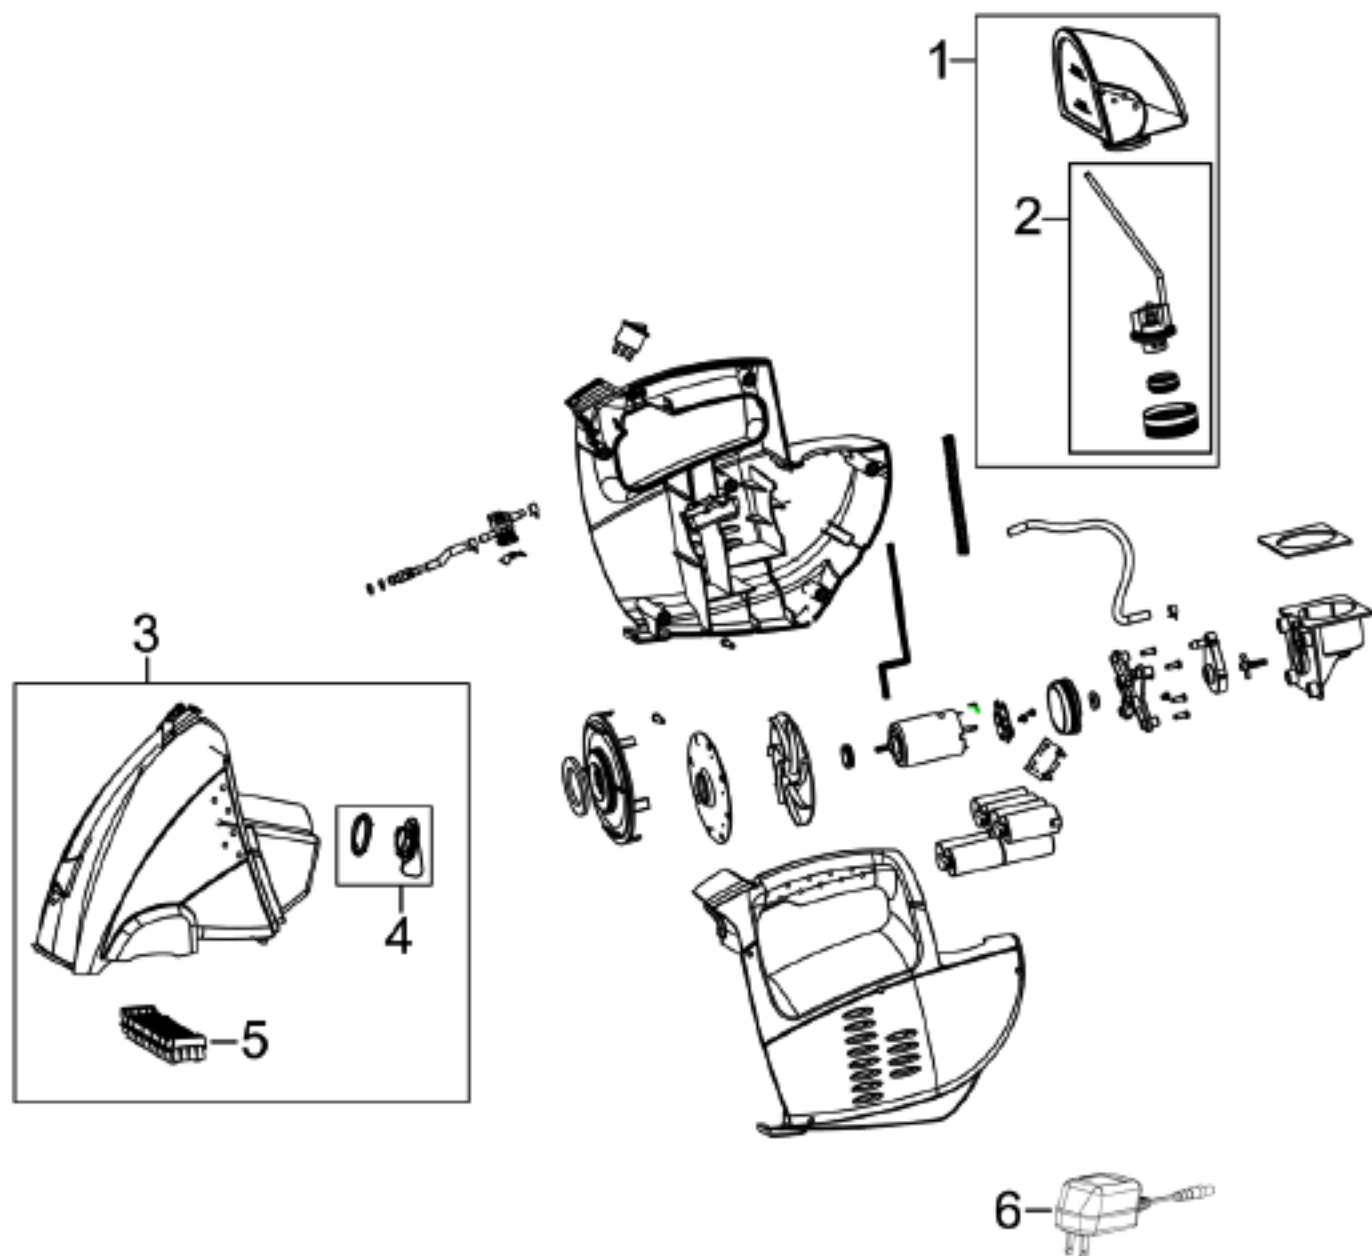

PORTABLE DEEP CLEANER

Spot Lifter® Series 1718, 1719

| | | |
|---|---------|----------------------------|
| 1 | 2032564 | SOLUTION TANK - ACIER |
| 1 | 2032567 | SOLUTION TANK - LAVENDER |
| 2 | 2032575 | CAP & INSERT ASSY |
| 3 | 2032570 | RECOVERY TANK - ACIER |
| 3 | 2032571 | RECOVERY TANK - LAVENDER |
| 4 | 2032504 | COLLECTION TANK PLUG |
| 5 | 2032574 | DELUXE BRUSH |
| 6 | 2032572 | CHARGER - 1718 (7.2 volts) |
| 6 | 2032573 | CHARGER - 1719 (9.6 volts) |

1718 = ACIER
1719 = LAVENDER