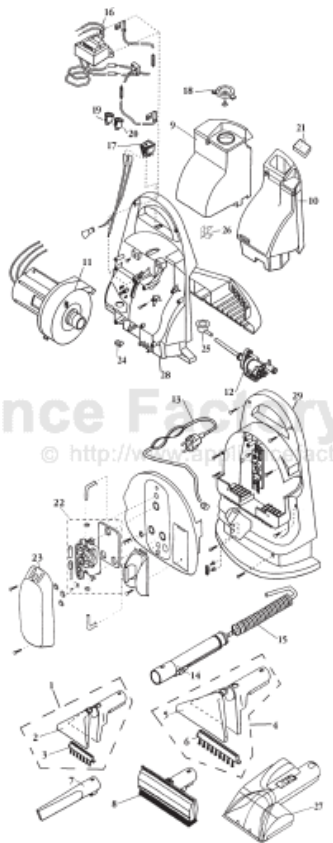

This Owner's Manual is provided and hosted by [Appliance Factory Parts](#).

Bissell 1720-1 Owner's Manual

[Shop genuine replacement parts for Bissell 1720-1](#)

[Find Your Bissell Vacuum Cleaner Parts - Select From 377 Models](#)

----- Manual continues below part list -----

Available Replacement Parts for Bissell 1720-1

[B-603-0983](#)

BRUSH/ NOZZLE HEAD.

Original & Replacement **BISSELL**

PORTABLE DEEP CLEANER LITTLE GREEN Models 1720-1, 1720-2, 1720-3, 1720-Q
PORTABLE DEEP CLEANER LITTLE GREEN PROHEAT Models 1725, 1725-1

KEY	PART NO.	DESCRIPTION
1	B-603-0983	Cleaning Nozzle Ass'y 4"
2	NLA	Spray Window 4" (Order B-603-0983)
3	B-603-0984	Brush Insert 4"
4	B-603-0985	Cleaning Nozzle Ass'y 6"
5	NLA	Spray Window 6"
6	B-603-0986	Brush Insert 6"
7	NLA	Crevice Tool
8	NLA	Window Washing Tool
9	NLA	Solution Tank - White 1720-1
9	B-603-1202	Solution Tank - Tinted 1720-2, 1720-3
9	NLA	Solution Tank - Tinted 1720-Q
9	NLA	Solution Tank - White 1725
9	NLA	Solution Tank - White 1725-1
10	B-603-1201	Recovery Tank - White 1720-1 1725, 1725-1
10	B-603-1203	Recovery Tank - Tinted 1720-2, 1720-3, 1720-Q
11	B-603-7150	Motor Ass'y
12	NLA	Pump Ass'y
13	B-603-2890	Power Cord 20'
14	B-603-4985	Hand Grip Ass'y
15	NLA	Hose Ass'y
16	NLA	Transformer Ass'y
17	NLA	Rocker Switch 1720-1, 1720-2, 1720-3, 1720-Q
18	B-603-2908	Solution Tank Cover Ass'y
19	NLA	Power Switch 1725, 1725-1
20	B-603-0435	Heater Switch 1725, 1725-1
21	NLA	Foam Filter
22	B-603-0433	Heater Ass'y 1725, 1725-1
23	NLA	Heater Cover
24	B-603-9001	Tank Clamp Repair Clip
25	NLA	Tank To Pump Tube Ass'y
26	NLA	Tank Lock Clip (Order B-010-2481)
27	B-010-1185	Turbo Brush Ass'y
28	NLA	Front Housing Ass'y
29	N/A	Rear Housing Ass'y