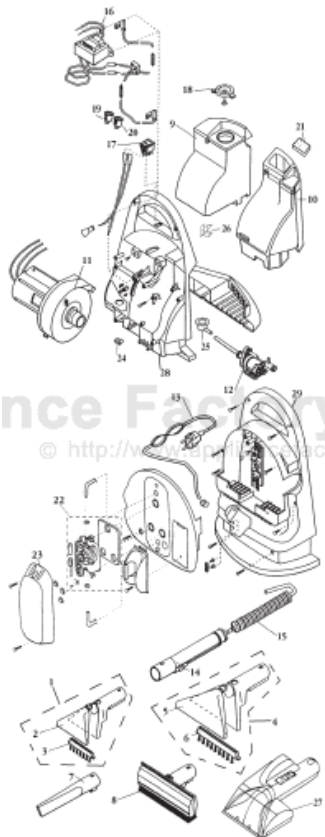

# Bissell 1720-2 Owner's Manual

[Shop genuine replacement parts for Bissell 1720-2](#)

[Find Your Bissell Vacuum Cleaner Parts - Select From 377 Models](#)

----- Manual continues below part list -----

## Available Replacement Parts for Bissell 1720-2

[B-603-0983](#)

BRUSH/ NOZZLE HEAD.

# Original & Replacement **BISSELL**

**PORTABLE DEEP CLEANER LITTLE GREEN Models 1720-1, 1720-2, 1720-3, 1720-Q**  
**PORTABLE DEEP CLEANER LITTLE GREEN PROHEAT Models 1725, 1725-1**

KEY	PART NO.	DESCRIPTION
1	B-603-0983	Cleaning Nozzle Ass'y 4"
2	NLA	Spray Window 4" (Order B-603-0983)
3	B-603-0984	Brush Insert 4"
4	B-603-0985	Cleaning Nozzle Ass'y 6"
5	NLA	Spray Window 6"
6	B-603-0986	Brush Insert 6"
7	NLA	Crevice Tool
8	NLA	Window Washing Tool
9	NLA	Solution Tank - White 1720-1
9	B-603-1202	Solution Tank - Tinted 1720-2, 1720-3
9	NLA	Solution Tank - Tinted 1720-Q
9	NLA	Solution Tank - White 1725
9	NLA	Solution Tank - White 1725-1
10	B-603-1201	Recovery Tank - White 1720-1 1725, 1725-1
10	B-603-1203	Recovery Tank - Tinted 1720-2, 1720-3, 1720-Q
11	B-603-7150	Motor Ass'y
12	NLA	Pump Ass'y
13	B-603-2890	Power Cord 20'
14	B-603-4985	Hand Grip Ass'y
15	NLA	Hose Ass'y
16	NLA	Transformer Ass'y
17	NLA	Rocker Switch 1720-1, 1720-2, 1720-3, 1720-Q
18	B-603-2908	Solution Tank Cover Ass'y
19	NLA	Power Switch 1725, 1725-1
20	B-603-0435	Heater Switch 1725, 1725-1
21	NLA	Foam Filter
22	B-603-0433	Heater Ass'y 1725, 1725-1
23	NLA	Heater Cover
24	B-603-9001	Tank Clamp Repair Clip
25	NLA	Tank To Pump Tube Ass'y
26	NLA	Tank Lock Clip (Order B-010-2481)
27	B-010-1185	Turbo Brush Ass'y
28	NLA	Front Housing Ass'y
29	N/A	Rear Housing Ass'y