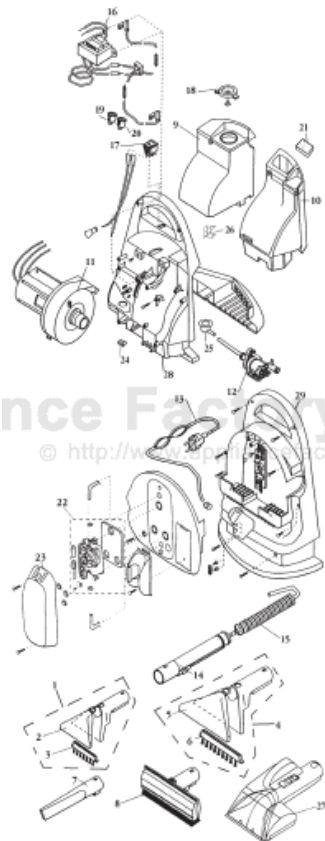

# Bissell 1720-3 Owner's Manual

[Shop genuine replacement parts for Bissell 1720-3](#)

[Find Your Bissell Vacuum Cleaner Parts - Select From 377 Models](#)

----- Manual continues below part list -----

## Available Replacement Parts for Bissell 1720-3

[B-603-0983](#)

BRUSH/ NOZZLE HEAD.

# Original & Replacement **BISSELL**

**PORTABLE DEEP CLEANER LITTLE GREEN Models 1720-1, 1720-2, 1720-3, 1720-Q**  
**PORTABLE DEEP CLEANER LITTLE GREEN PROHEAT Models 1725, 1725-1**

KEY	PART NO.	DESCRIPTION
1	B-603-0983	Cleaning Nozzle Ass'y 4"
2	NLA	Spray Window 4" (Order B-603-0983)
3	B-603-0984	Brush Insert 4"
4	B-603-0985	Cleaning Nozzle Ass'y 6"
5	NLA	Spray Window 6"
6	B-603-0986	Brush Insert 6"
7	NLA	Crevice Tool
8	NLA	Window Washing Tool
9	NLA	Solution Tank - White 1720-1
9	B-603-1202	Solution Tank - Tinted 1720-2, 1720-3
9	NLA	Solution Tank - Tinted 1720-Q
9	NLA	Solution Tank - White 1725
9	NLA	Solution Tank - White 1725-1
10	B-603-1201	Recovery Tank - White 1720-1 1725, 1725-1
10	B-603-1203	Recovery Tank - Tinted 1720-2, 1720-3, 1720-Q
11	B-603-7150	Motor Ass'y
12	NLA	Pump Ass'y
13	B-603-2890	Power Cord 20'
14	B-603-4985	Hand Grip Ass'y
15	NLA	Hose Ass'y
16	NLA	Transformer Ass'y
17	NLA	Rocker Switch 1720-1, 1720-2, 1720-3, 1720-Q
18	B-603-2908	Solution Tank Cover Ass'y
19	NLA	Power Switch 1725, 1725-1
20	B-603-0435	Heater Switch 1725, 1725-1
21	NLA	Foam Filter
22	B-603-0433	Heater Ass'y 1725, 1725-1
23	NLA	Heater Cover
24	B-603-9001	Tank Clamp Repair Clip
25	NLA	Tank To Pump Tube Ass'y
26	NLA	Tank Lock Clip (Order B-010-2481)
27	B-010-1185	Turbo Brush Ass'y
28	NLA	Front Housing Ass'y
29	N/A	Rear Housing Ass'y